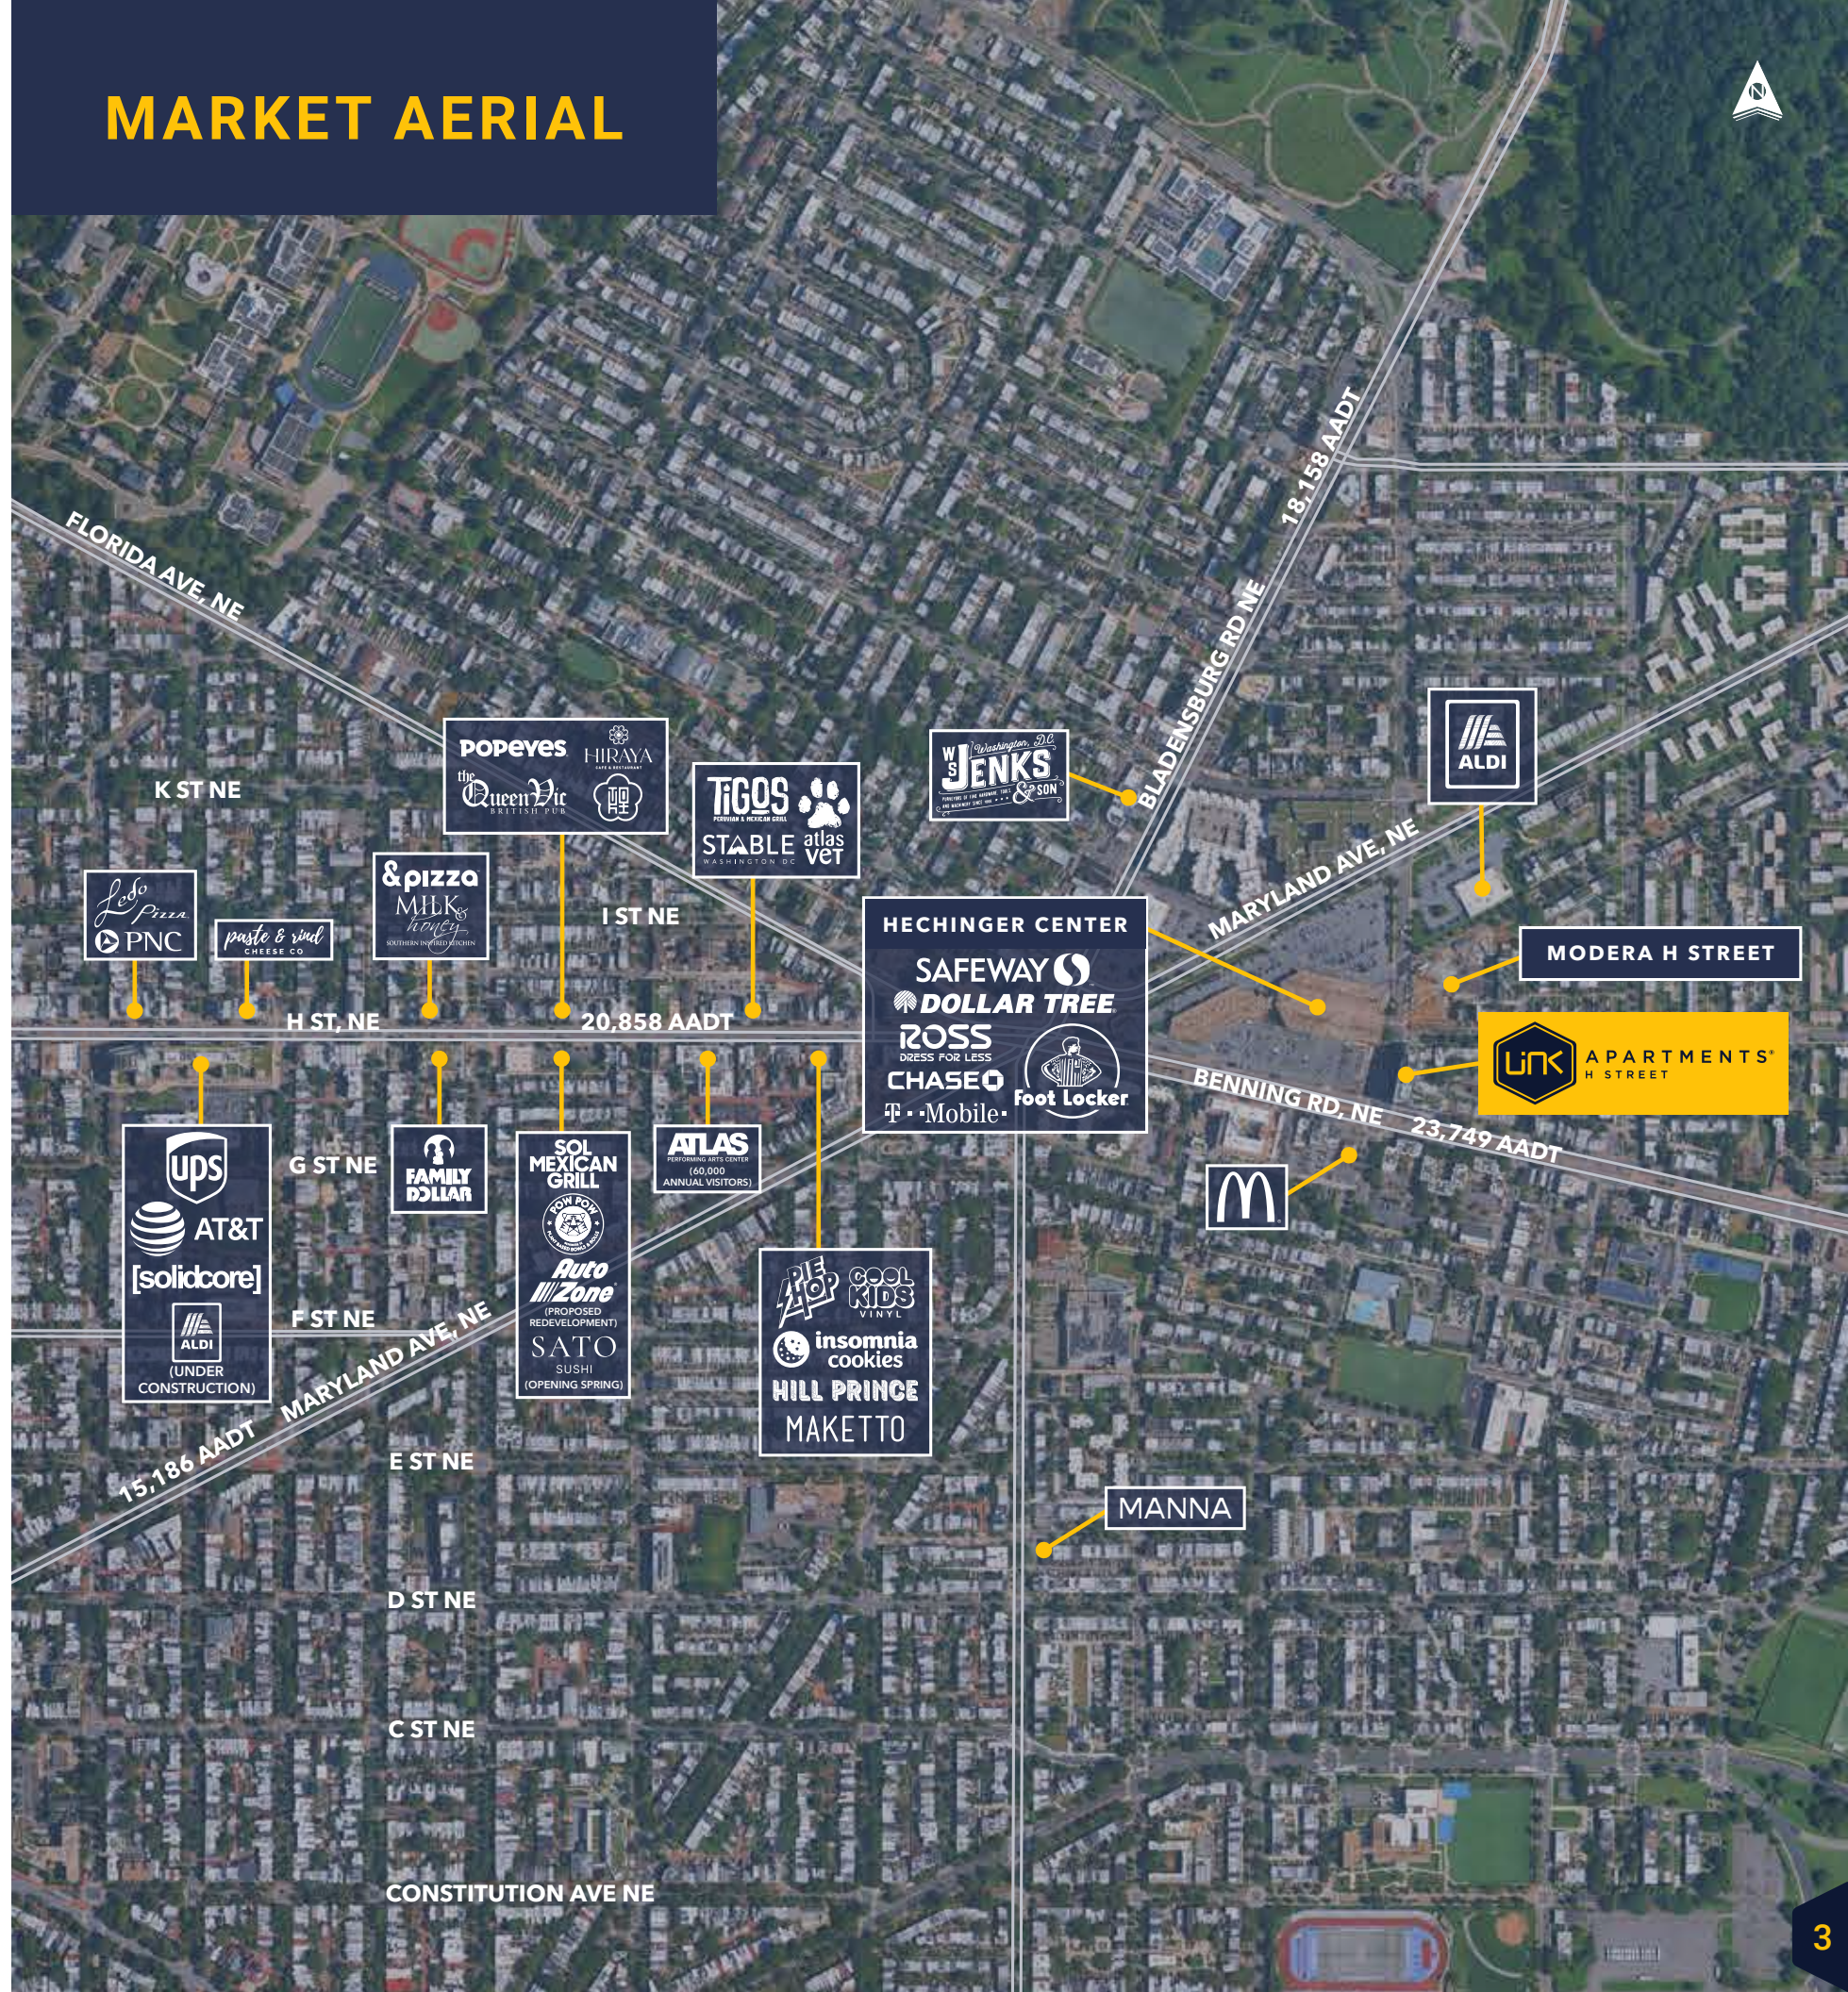

MARKET AERIAL

2025 DEMOGRAPHICS

Total Population

0.5 MILE
18,110

1 MILE
42,026

2 MILES
151,334

Daytime Population

16,247

34,229

200,661

Median HH Income

\$88,701

\$120,573

\$113,898

JOIN H STREET CORRIDOR'S ECLECTIC RETAIL MIX

WHOLE FOODS MARKET

Orangetheory FITNESS

MAKETTO

[solidcore]

insomnia cookies

petco

CLOSE IN AERIAL