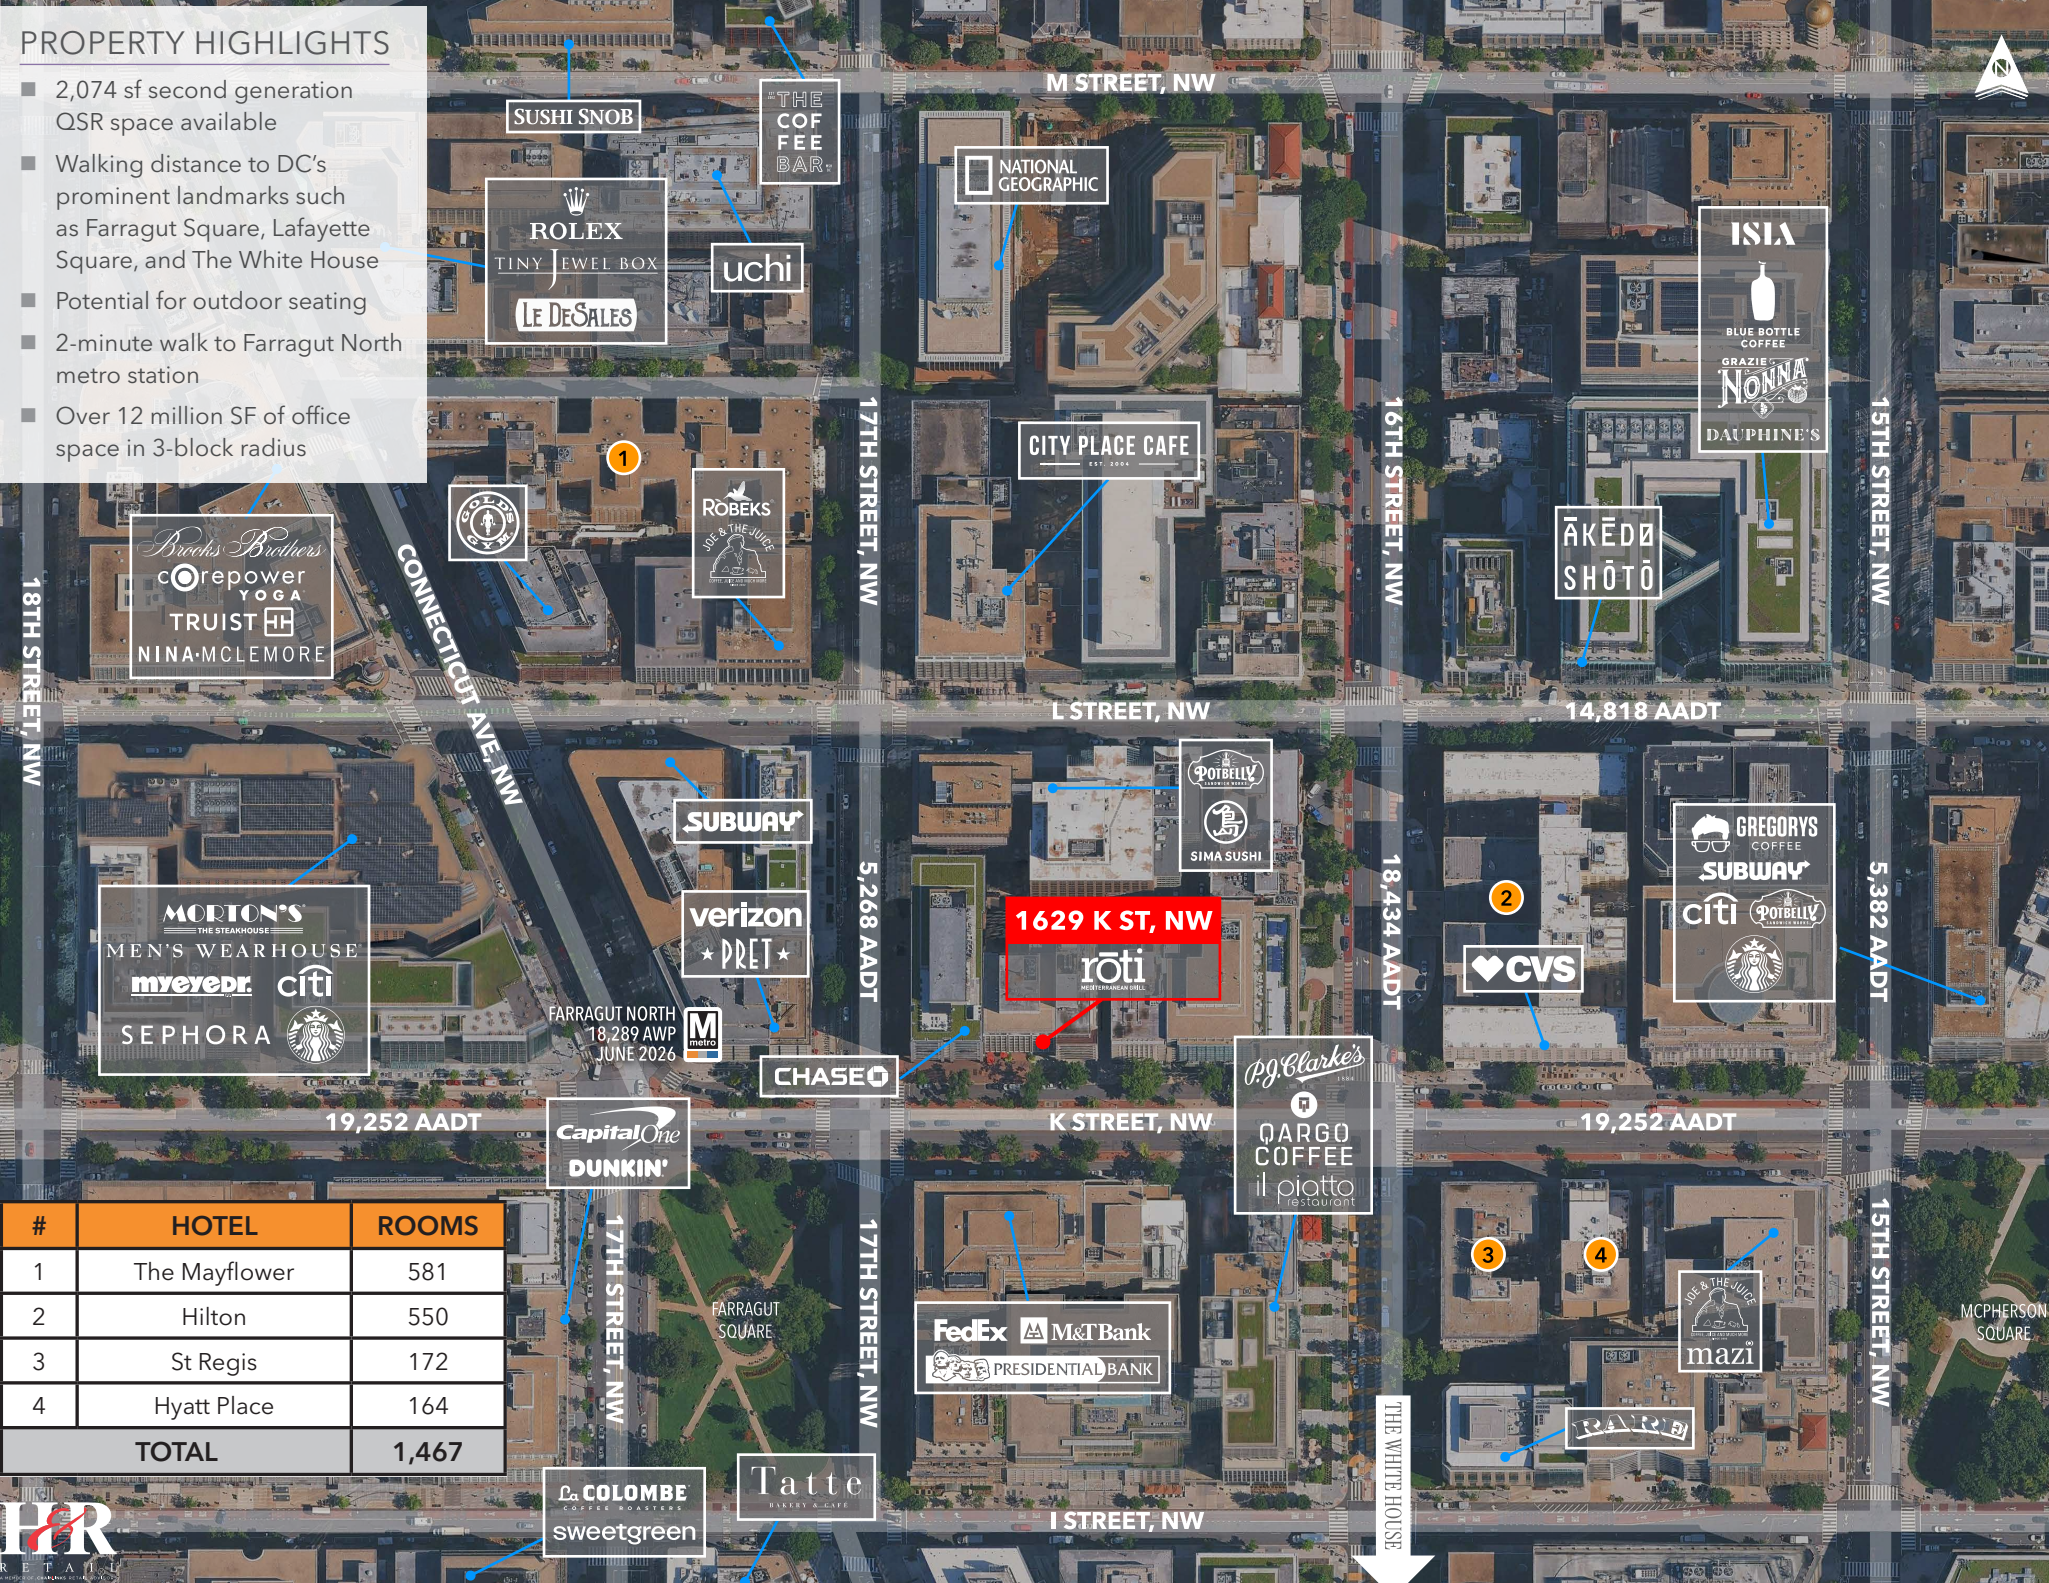

PROPERTY HIGHLIGHTS

- 2,074 sf second generation QSR space available
- Walking distance to DC's prominent landmarks such as Farragut Square, Lafayette Square, and The White House
- Potential for outdoor seating
- 2-minute walk to Farragut North metro station
- Over 12 million SF of office space in 3-block radius

COLOMBE
sweetgreen

Tatte
Bakery & Cafe

NATIONAL GEOGRAPHIC

CITY PLACE CAFE
EST. 2004

1629 K ST, NW
röti
MEETUP HUB

FedEx M&T Bank
PRESIDENTIAL BANK

I STREET, NW

POTBELLY
SIMA SUSHI

P.G. Clarke's
CARGO COFFEE
il piatto restaurant

CVS

M STREET, NW

L STREET, NW

K STREET, NW

I STREET, NW

16TH STREET, NW

18,434 AADT

ISIA
BLUE BOTTLE COFFEE
GRAZIE
NONNA
DAUPHINE'S

GREGORYS COFFEE
SUBWAY
citi POTBELLY
STARBUCKS

JOB & THE JUICE
mazi

15TH STREET, NW

5,382 AADT

15TH STREET, NW

#	HOTEL	ROOMS
1	The Mayflower	581
2	Hilton	550
3	St Regis	172
4	Hyatt Place	164
TOTAL		1,467