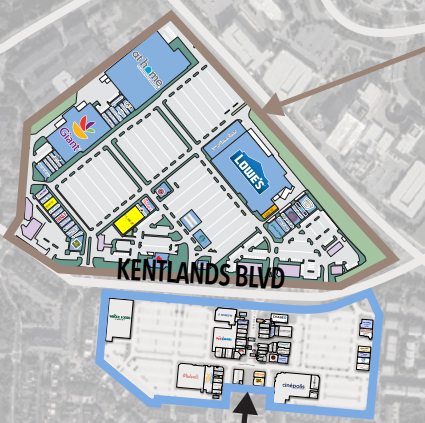

# MARKET AERIAL

19,191 AAWDT

QUINCE ORCHARD RD

270

234,781 AAWDT

MUDDY BRANCH RD

KENTLANDS SQUARE S/C

LOWE'S Giant Starbucks  
CAVA CVS  
SHAKE SHACK

RIO WASHINGTONIAN CENTER

TARGET TRUE FOOD KITCHEN AMC DICK'S SPORTING GOODS KOHL'S  
BARNES & NOBLE  
bluemercury TOUS les JOURS

370

231,641 AAWDT

270

DARNESTOWN RD

38,711 AAWDT GREAT SENECA HWY

119

DOWNTOWN CROWN

LA FITNESS  
Harris Teeter  
lululemon  
WARBY PARKER  
SEPHORA  
MADISON REED  
CLUB PILATES

KENTLANDS MARKET SQUARE  
WHOLE FOODS MARKET  
Michael's PETSMART  
cinépolis LUXURY CINEMAS  
CHOPT  
SKIN SPIRIT