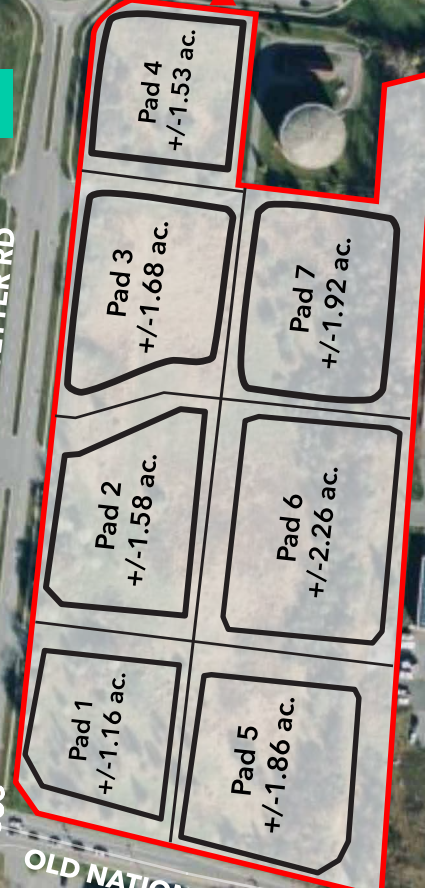

AVAILABLE
12.2 +/- ACRES

NEW ELEMENTARY SCHOOL
(OPENING IN 2027)

NEW MARKET
MINI-STORAGE

82,790 AAWDT

144

10,105 AAWDT

HILLTOP CONVENIENCE
& LIQUORS

ATCO TIRE
COMPANY

RITCHIE DR

BALTIMORE NATIONAL PIKE