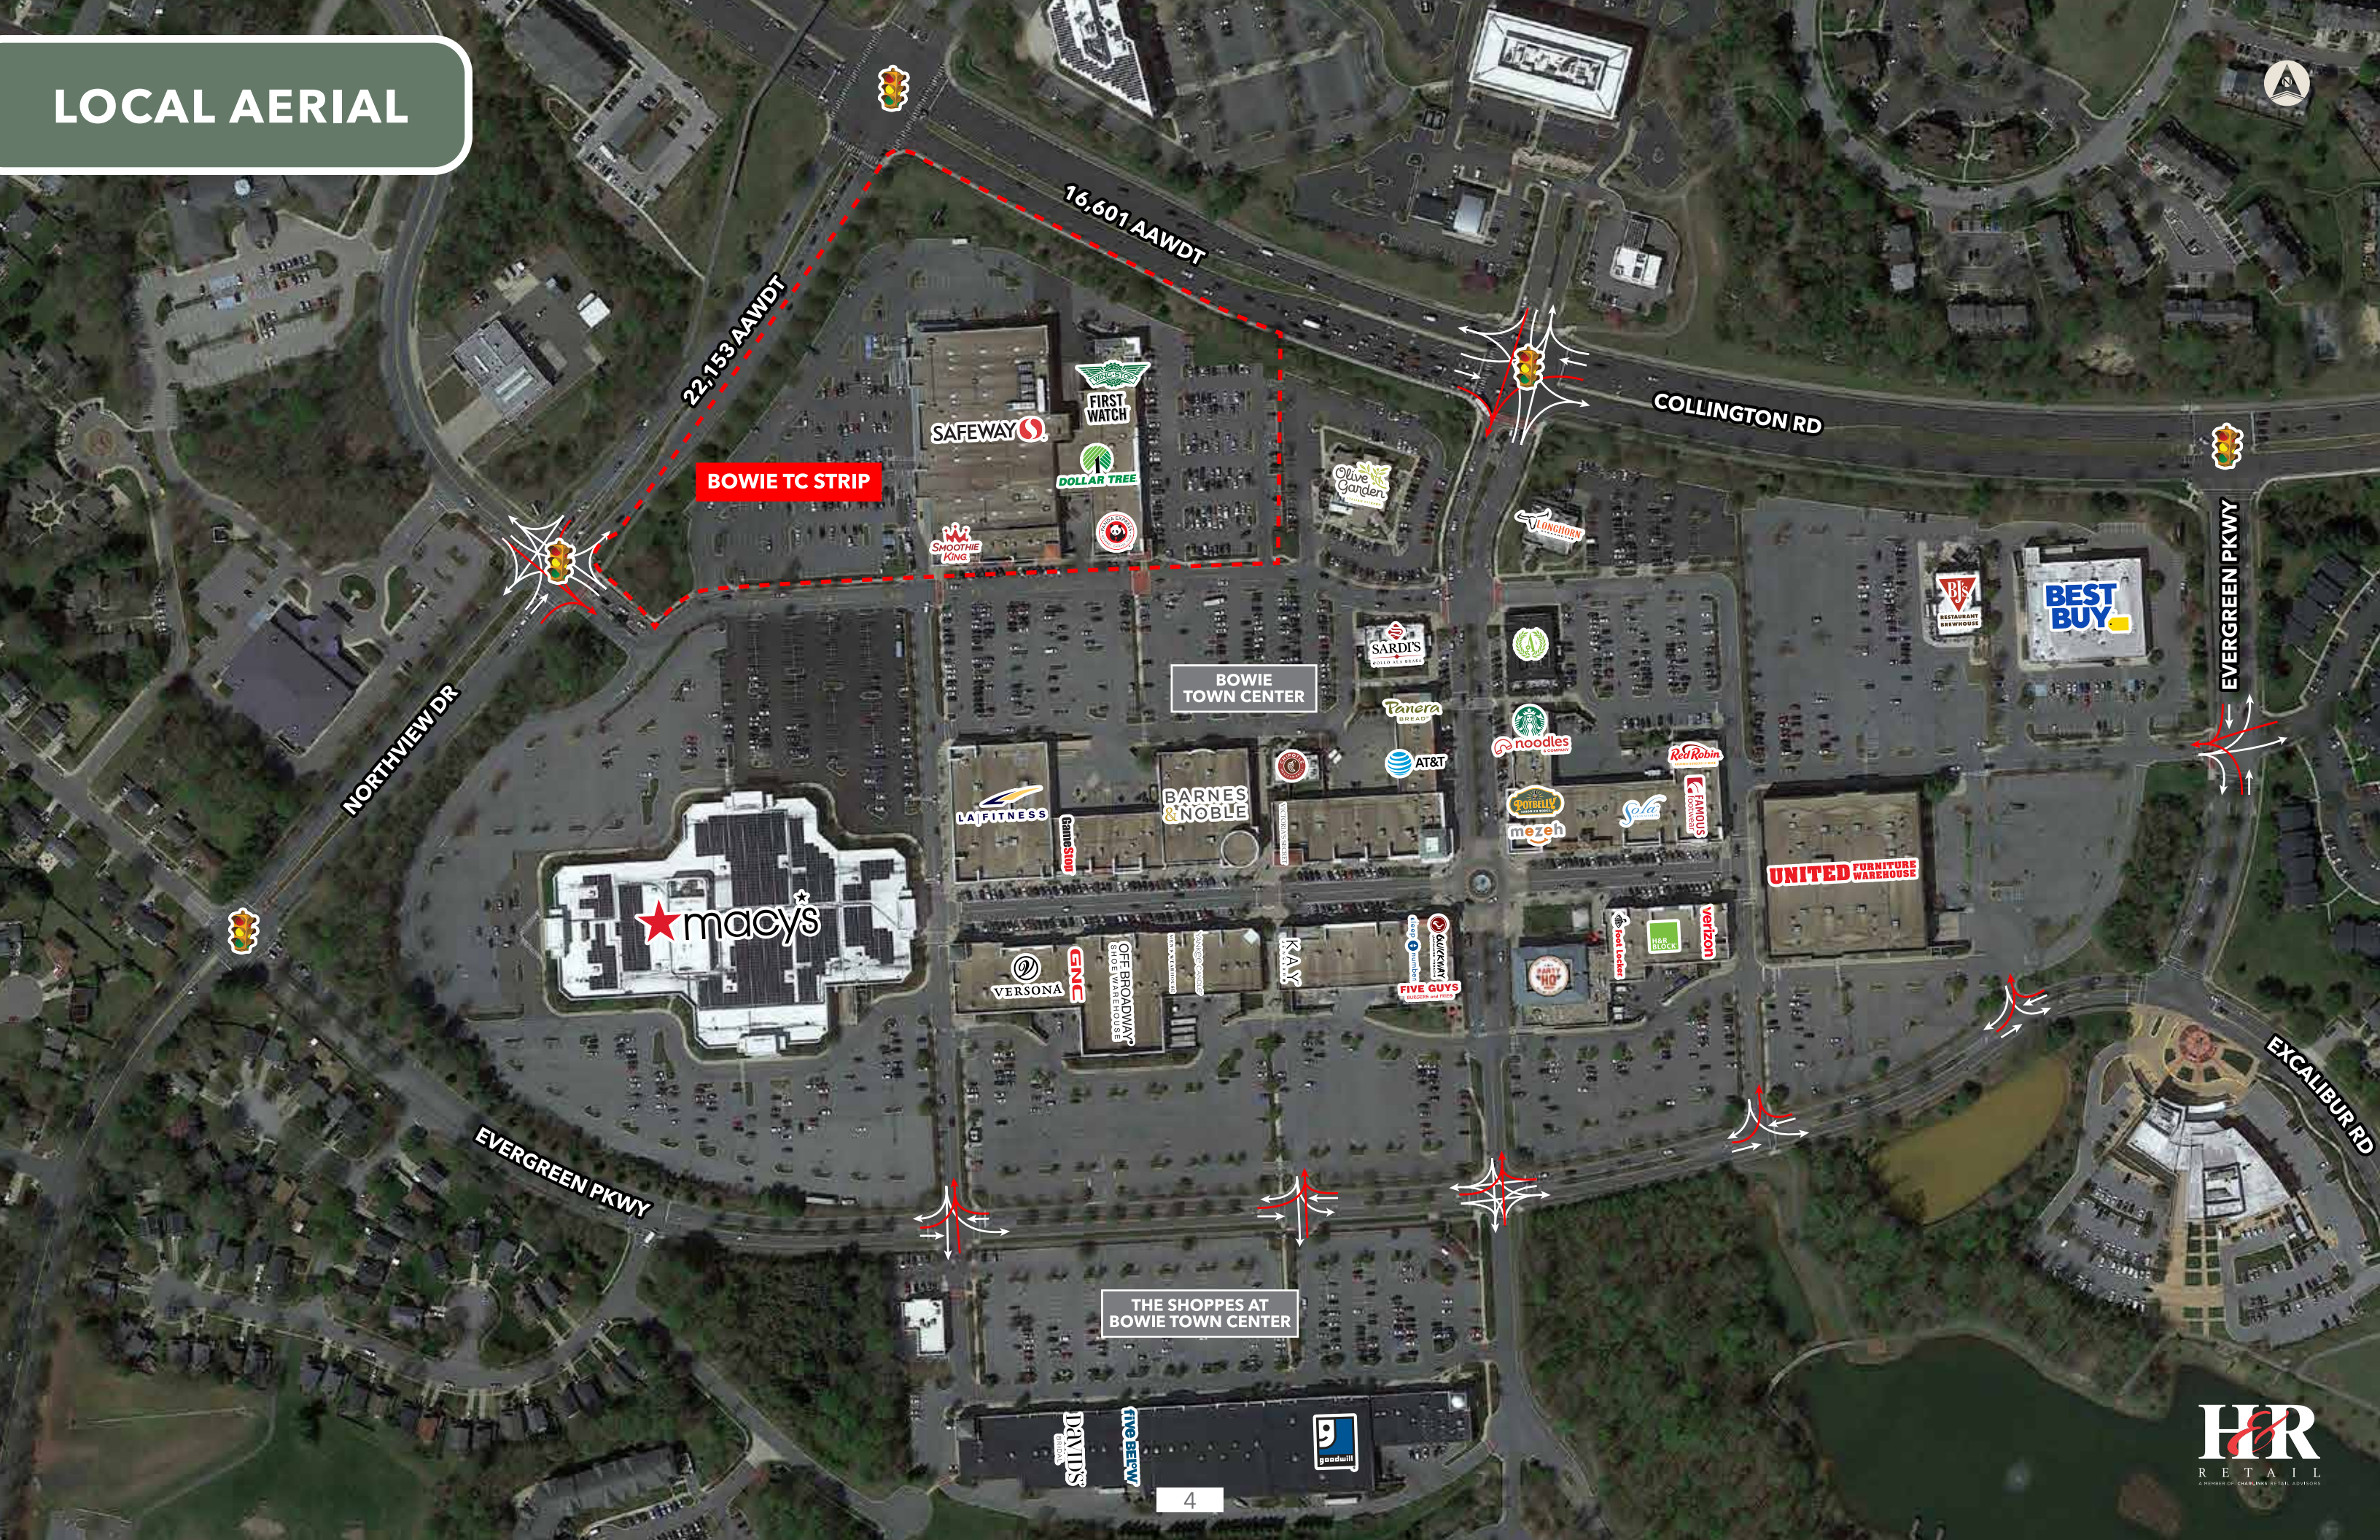

MARKET AERIAL

BOWIE TC STRIP

- SAFeway
- DOLLAR TREE
- FIRST WATCH
- PANDA EXPRESS

BOWIE GATEWAY

- Michael's
- TARGET
- PETSMART
- Burlington
- HAVERTYS
- Staples

MELFORD TOWN CENTER

BOWIE TOWN CENTER

- macys
- BARNES & NOBLE
- LA FITNESS

THE SHOPPES AT BOWIE TOWN CENTER

COLLINGTON PLAZA

- Walmart

THE HOME DEPOT

BJ's

LOWE'S

MILL BRANCH CROSSING

LOCAL AERIAL

BOWIE TC STRIP

BOWIE TOWN CENTER

THE SHOPPES AT BOWIE TOWN CENTER