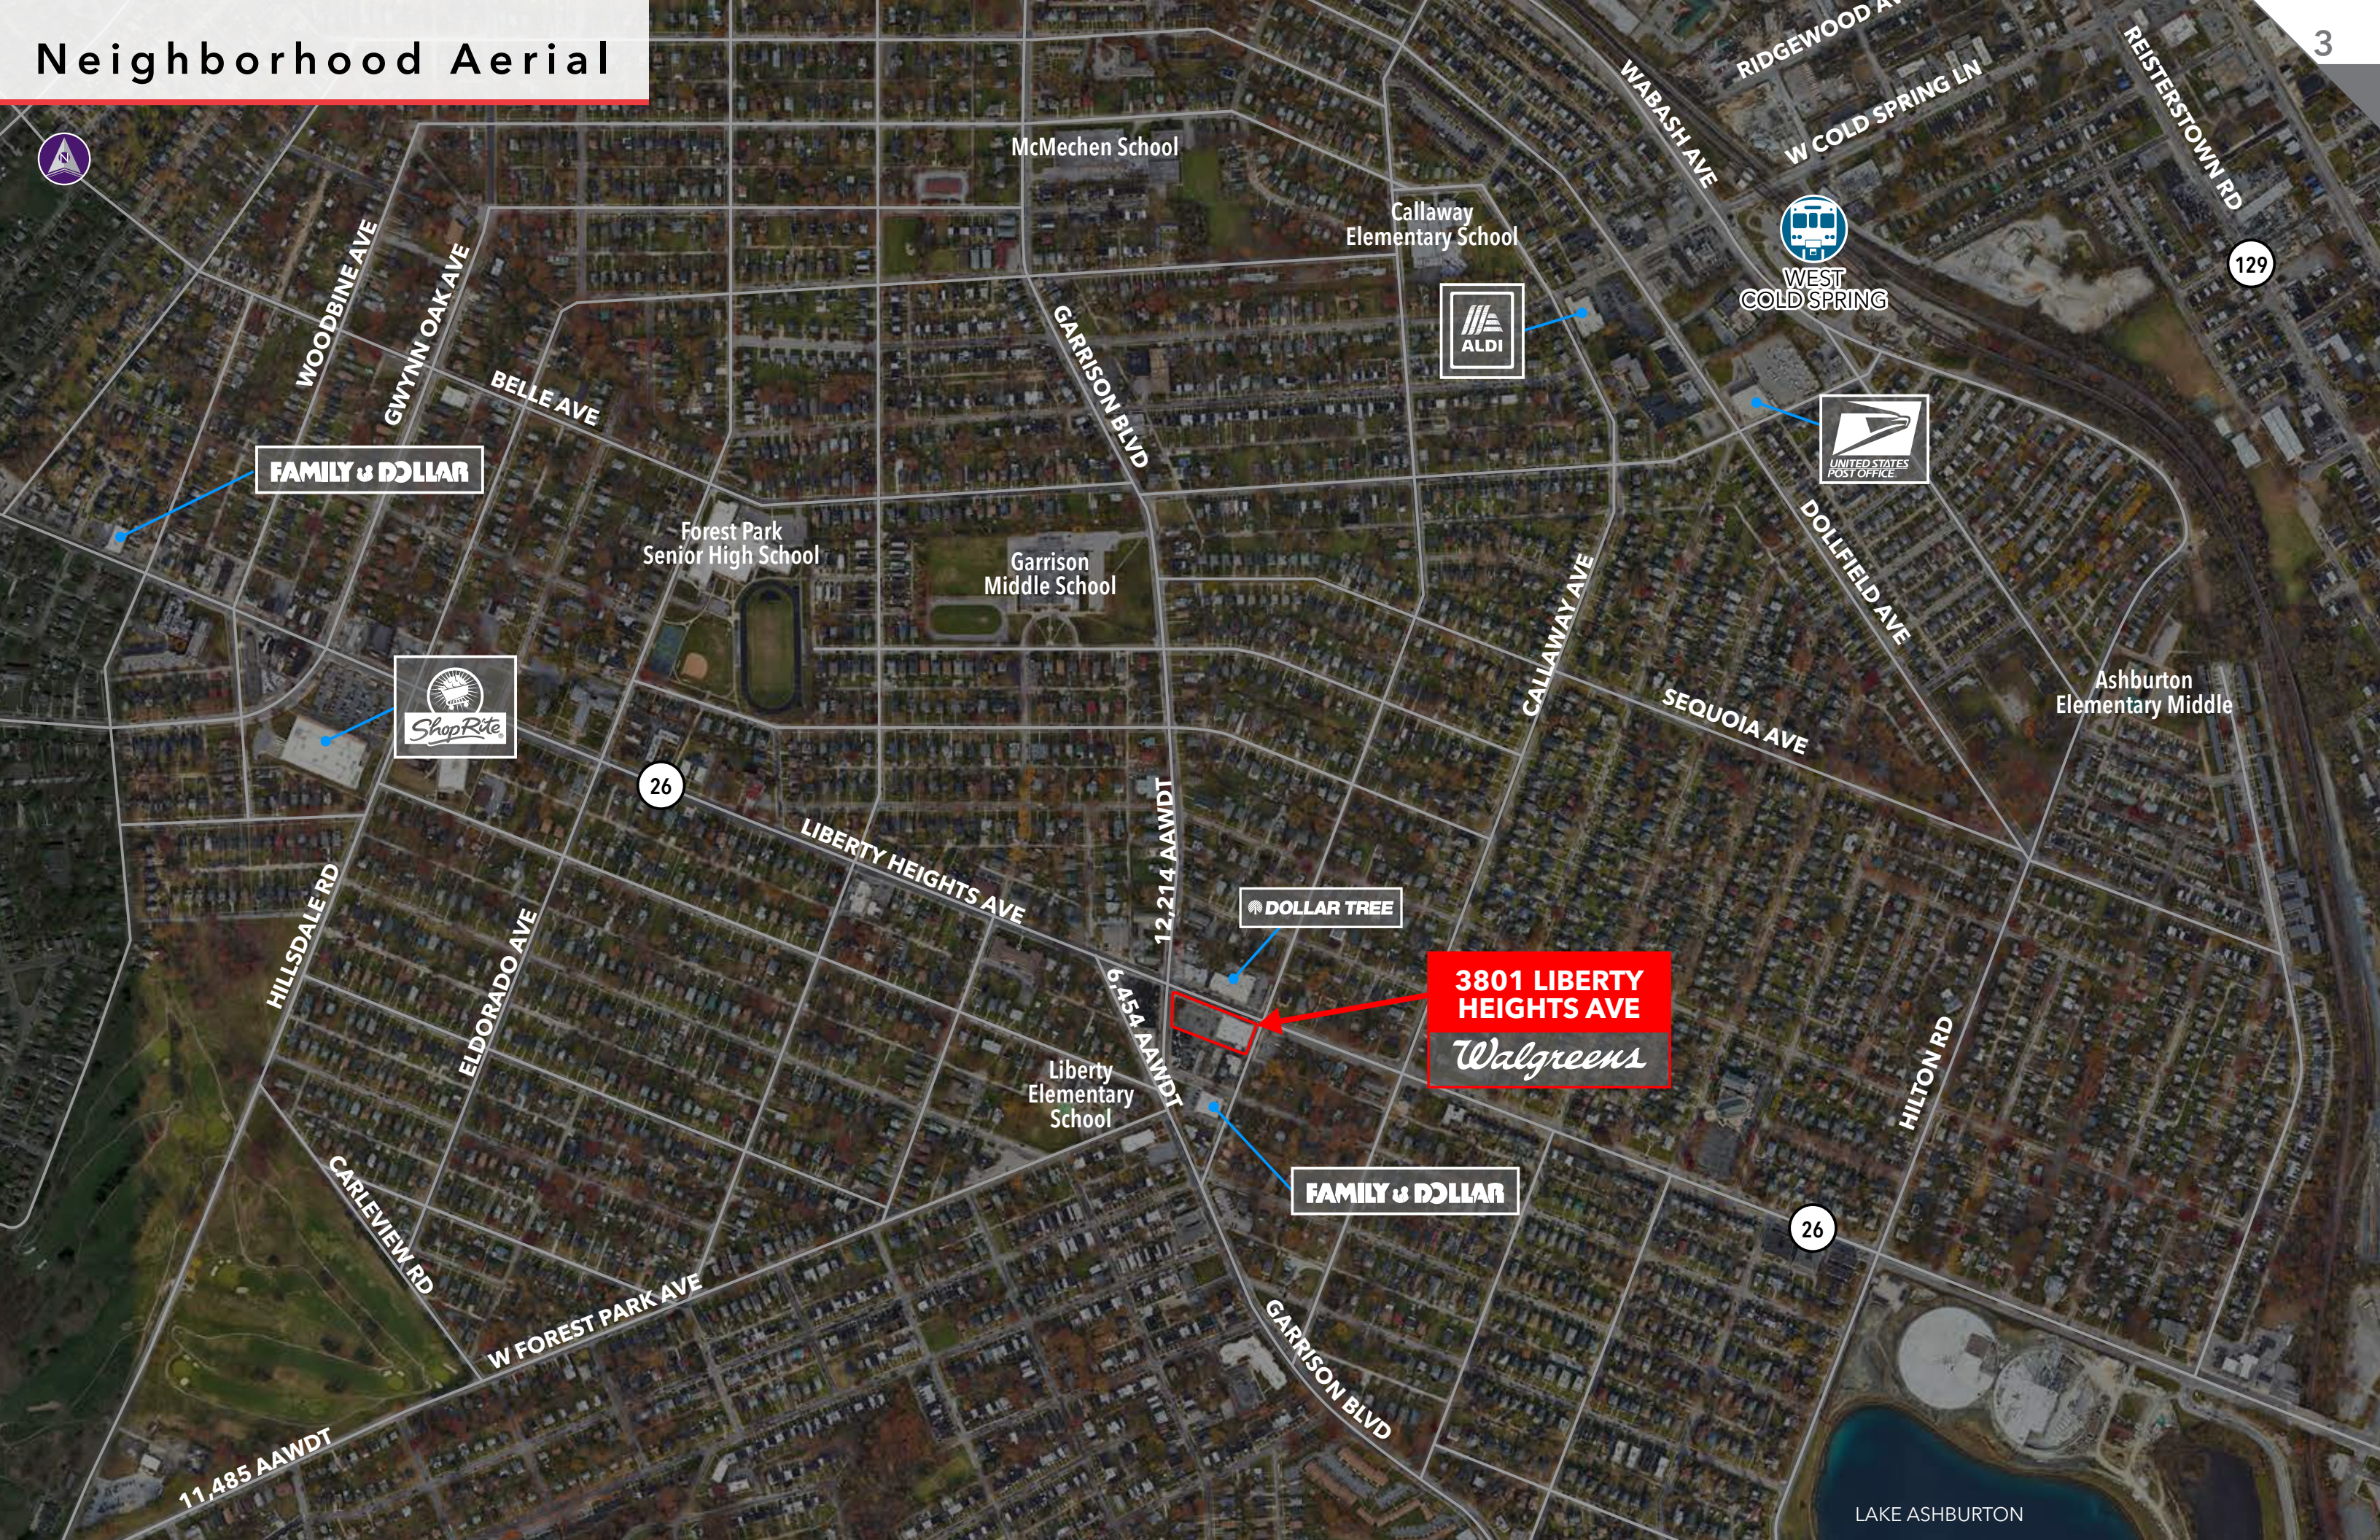

Market Aerial

3801 LIBERTY HEIGHTS AVE
Walgreens

Over **22,793** daytime population within 1 mile

Trade Area estimated to be over **181,063** people with an average household income of over **\$80,680**

Neighborhood Aerial

FAMILY & DOLLAR

26

DOLLAR TREE

3801 LIBERTY HEIGHTS AVE
Walgreens

FAMILY & DOLLAR

WEST COLD SPRING

129

26

11,485 AAWDT

12,214 AAWDT

6,454 AAWDT

LAKE ASHBURTON