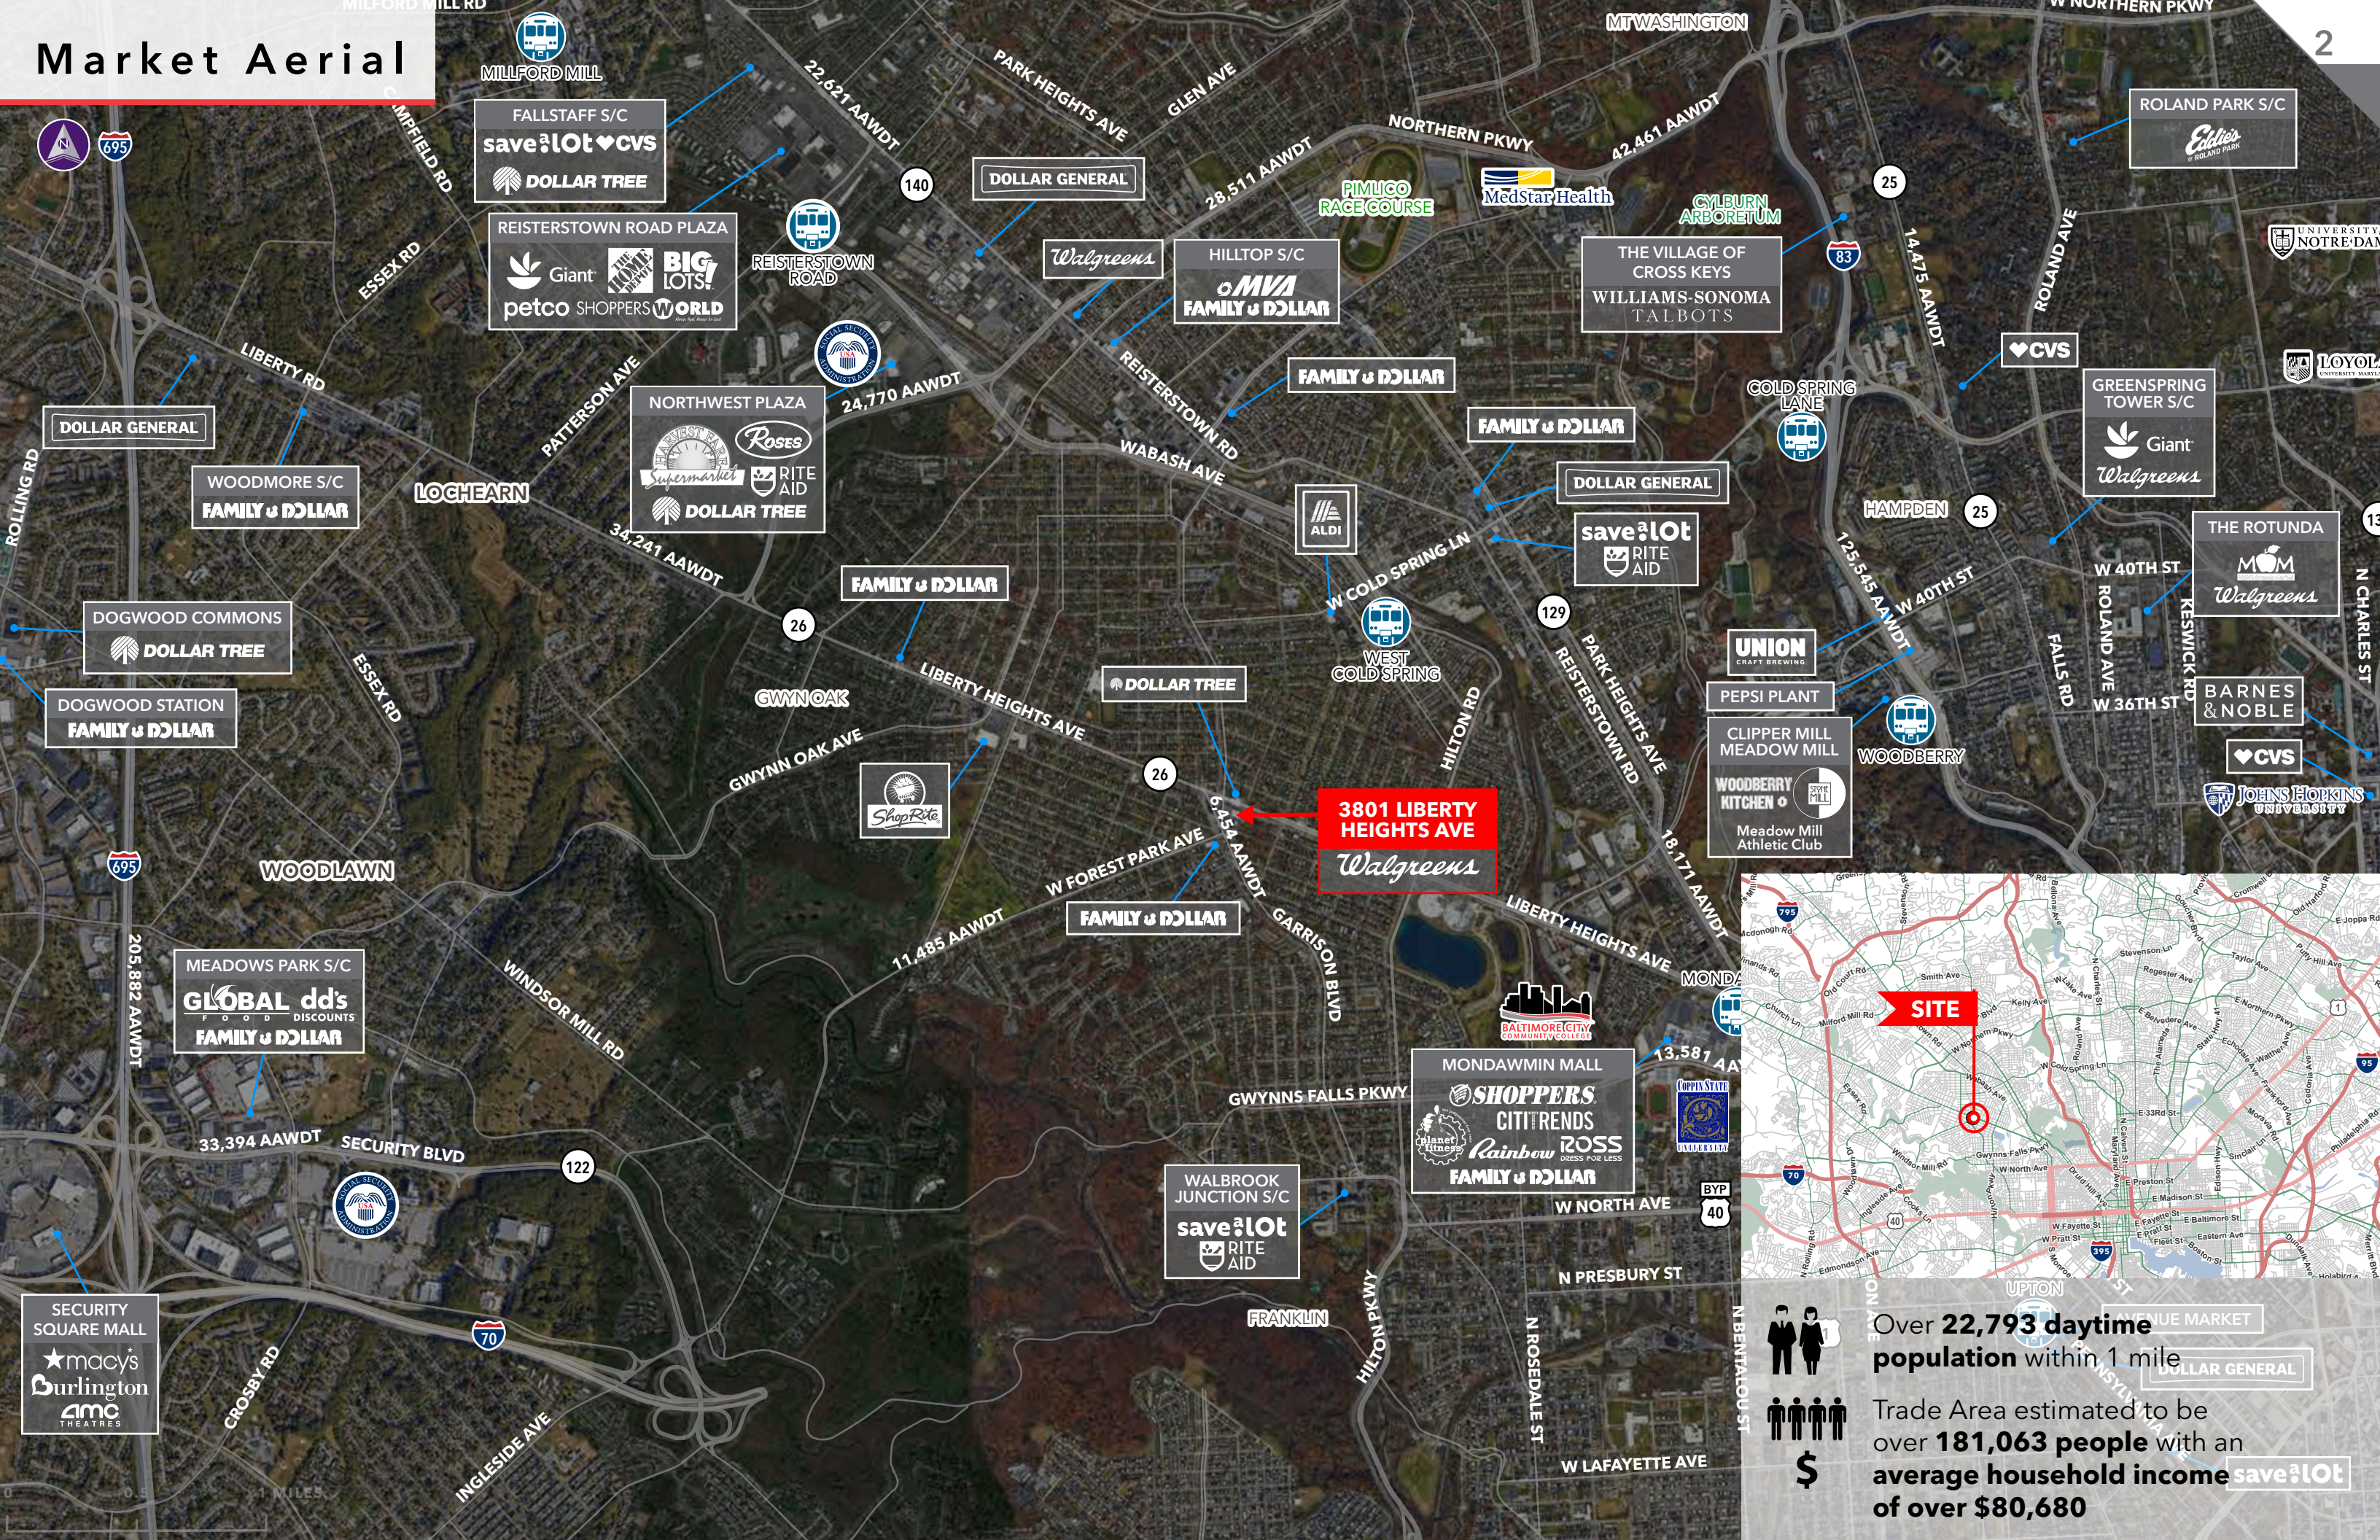

Market Aerial

3801 LIBERTY HEIGHTS AVE
Walgreens

Over **22,793** daytime population within 1 mile

Trade Area estimated to be over **181,063** people with an average household income of over **\$80,680**

Neighborhood Aerial

FAMILY & DOLLAR

26

DOLLAR TREE

3801 LIBERTY HEIGHTS AVE
Walgreens

FAMILY & DOLLAR

WEST COLD SPRING

129

26

11,485 AAWDT

12,214 AAWDT

6,454 AAWDT

LAKE ASHBURTON