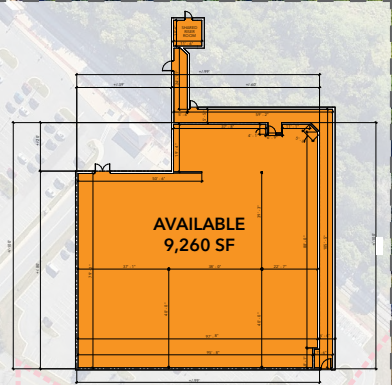

MARC MONOCACY STATION PARK & RIDE

PAD SITE AVAILABLE

GENSTAR DR

355

URBANA PIKE 23,042 AAWDT

URBANA PIKE

355

Site Plan Key

- LEASED
- AVAILABLE
- UNDER NEGOTIATION
- NOT PART OF SUBJECT PROPERTY

200 FEET

SPECTRUM DR

HOLIDAY DR

NEW HORIZON WAY