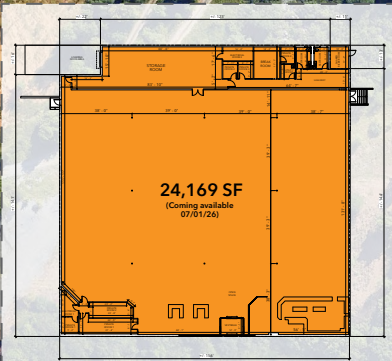

MARC MONOCACY STATION PARK & RIDE

PAD SITE AVAILABLE

GENSTAR DR

355

URBANA PIKE 23,042 AAWDT

URBANA PIKE

355

Site Plan Key

- LEASED
- AVAILABLE
- UNDER NEGOTIATION
- NOT PART OF SUBJECT PROPERTY

200 FEET

SPECTRUM DR

HOLIDAY DR

NEW HORIZON WAY