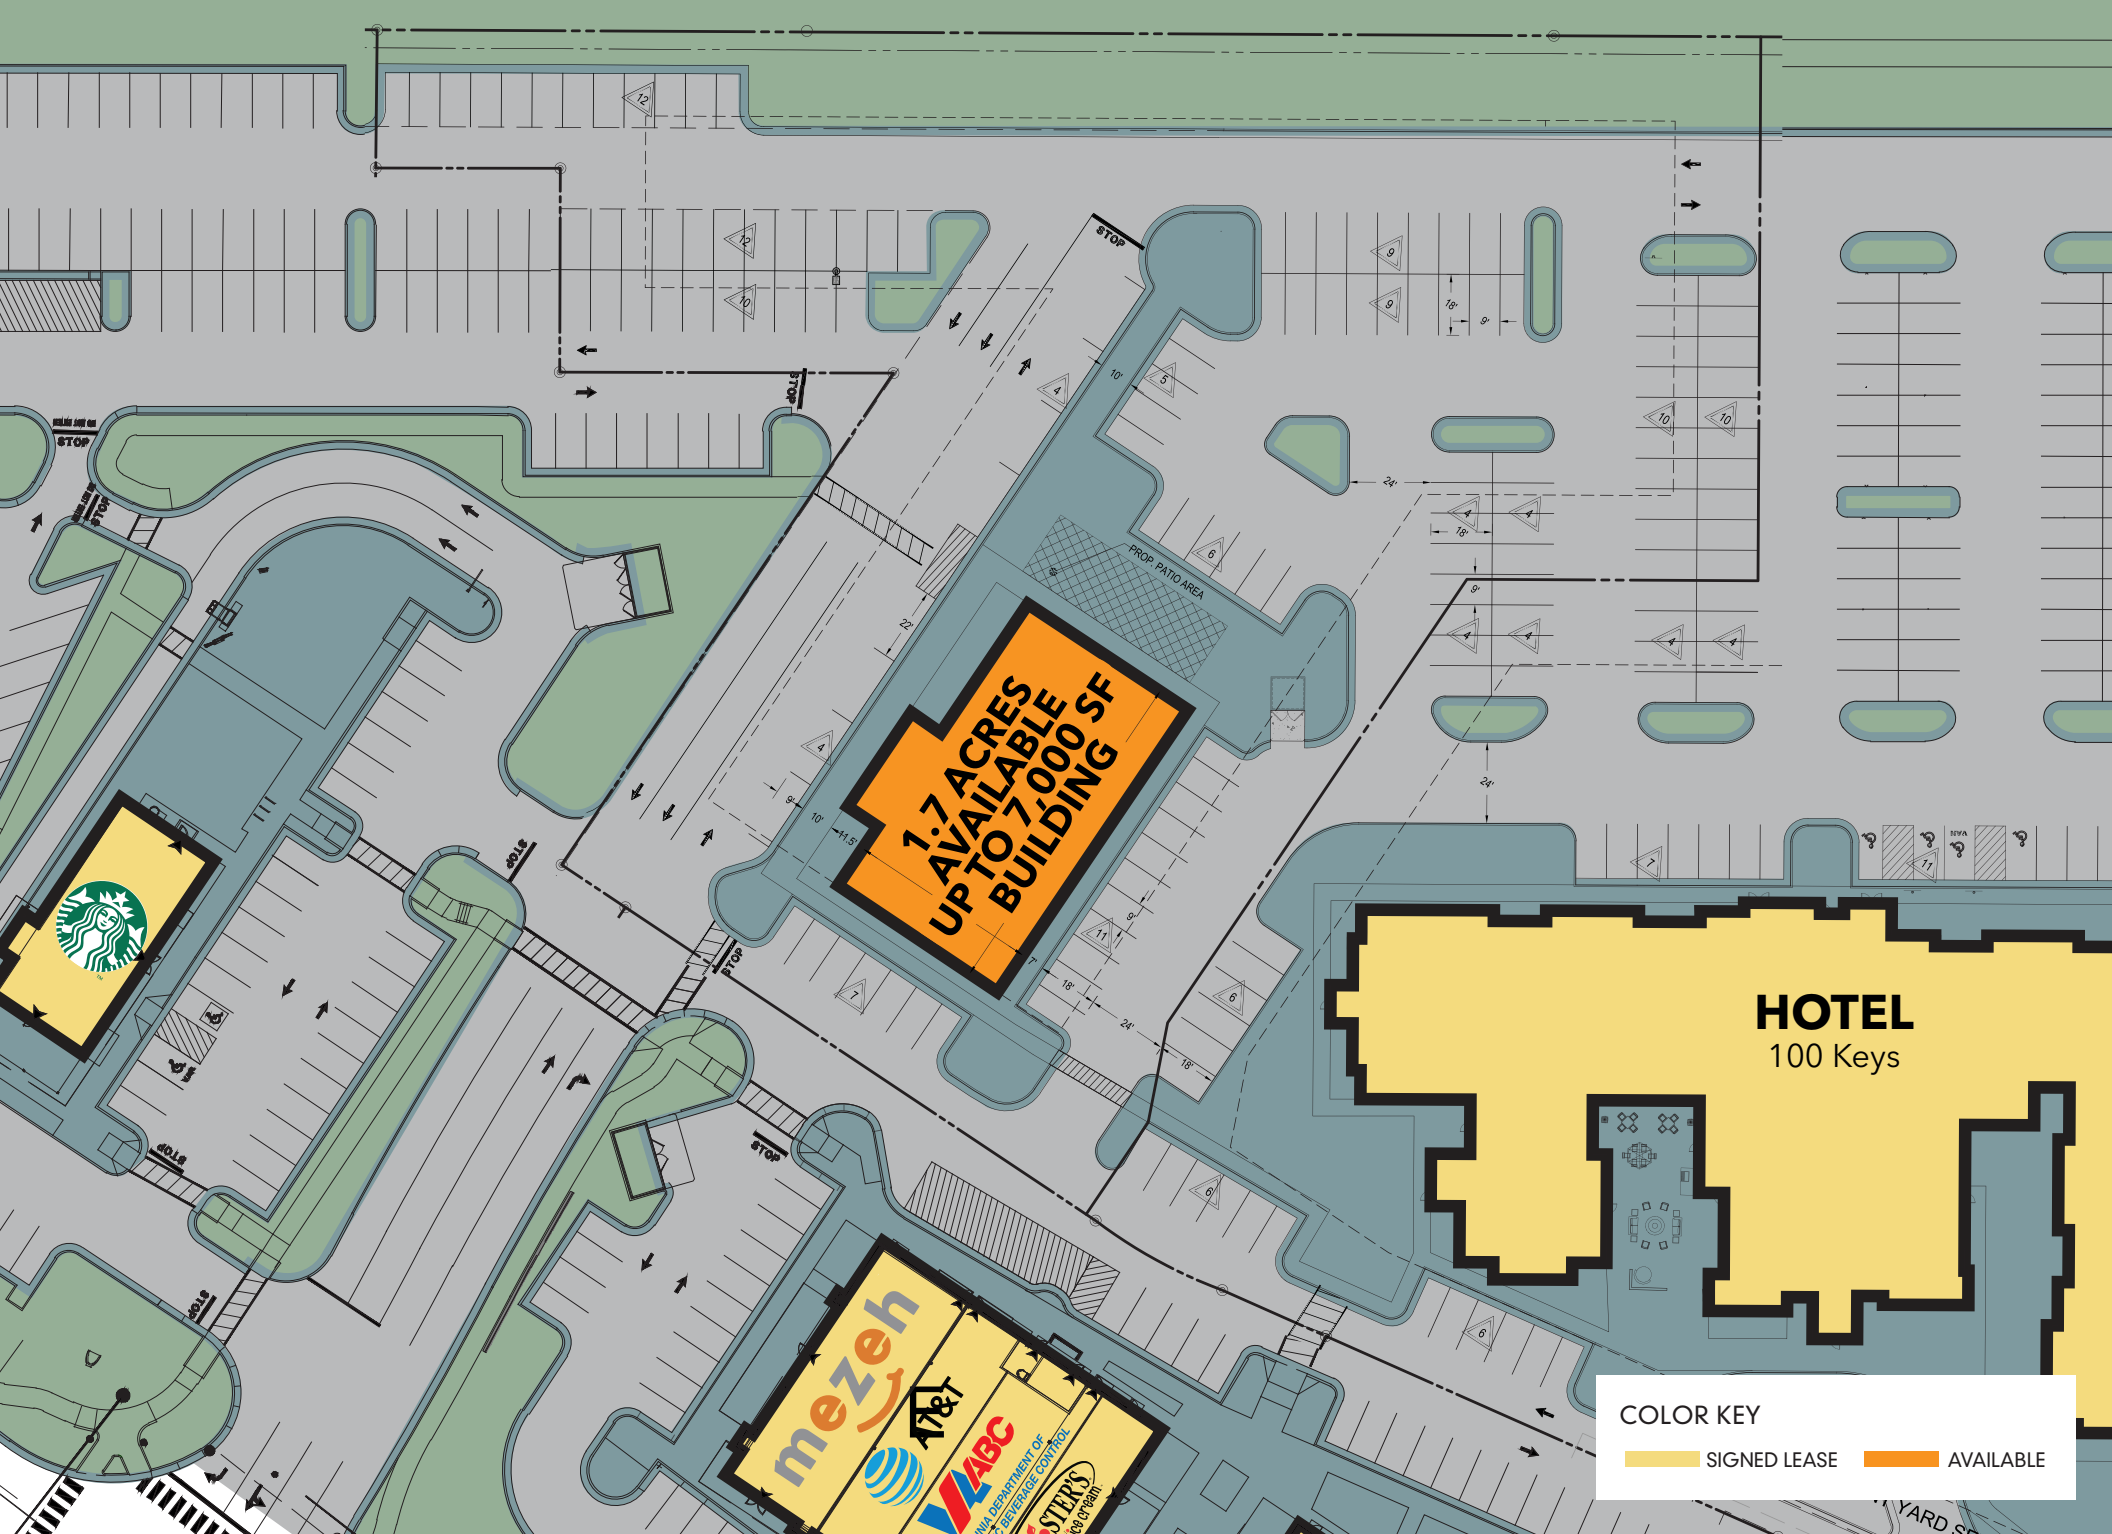

COLOR KEY

■ SIGNED LEASE ■ AVAILABLE

**1.7 ACRES
AVAILABLE
UP TO 7,000 SF
BUILDING**

HOTEL
100 Keys

COLOR KEY

SIGNED LEASE
 AVAILABLE