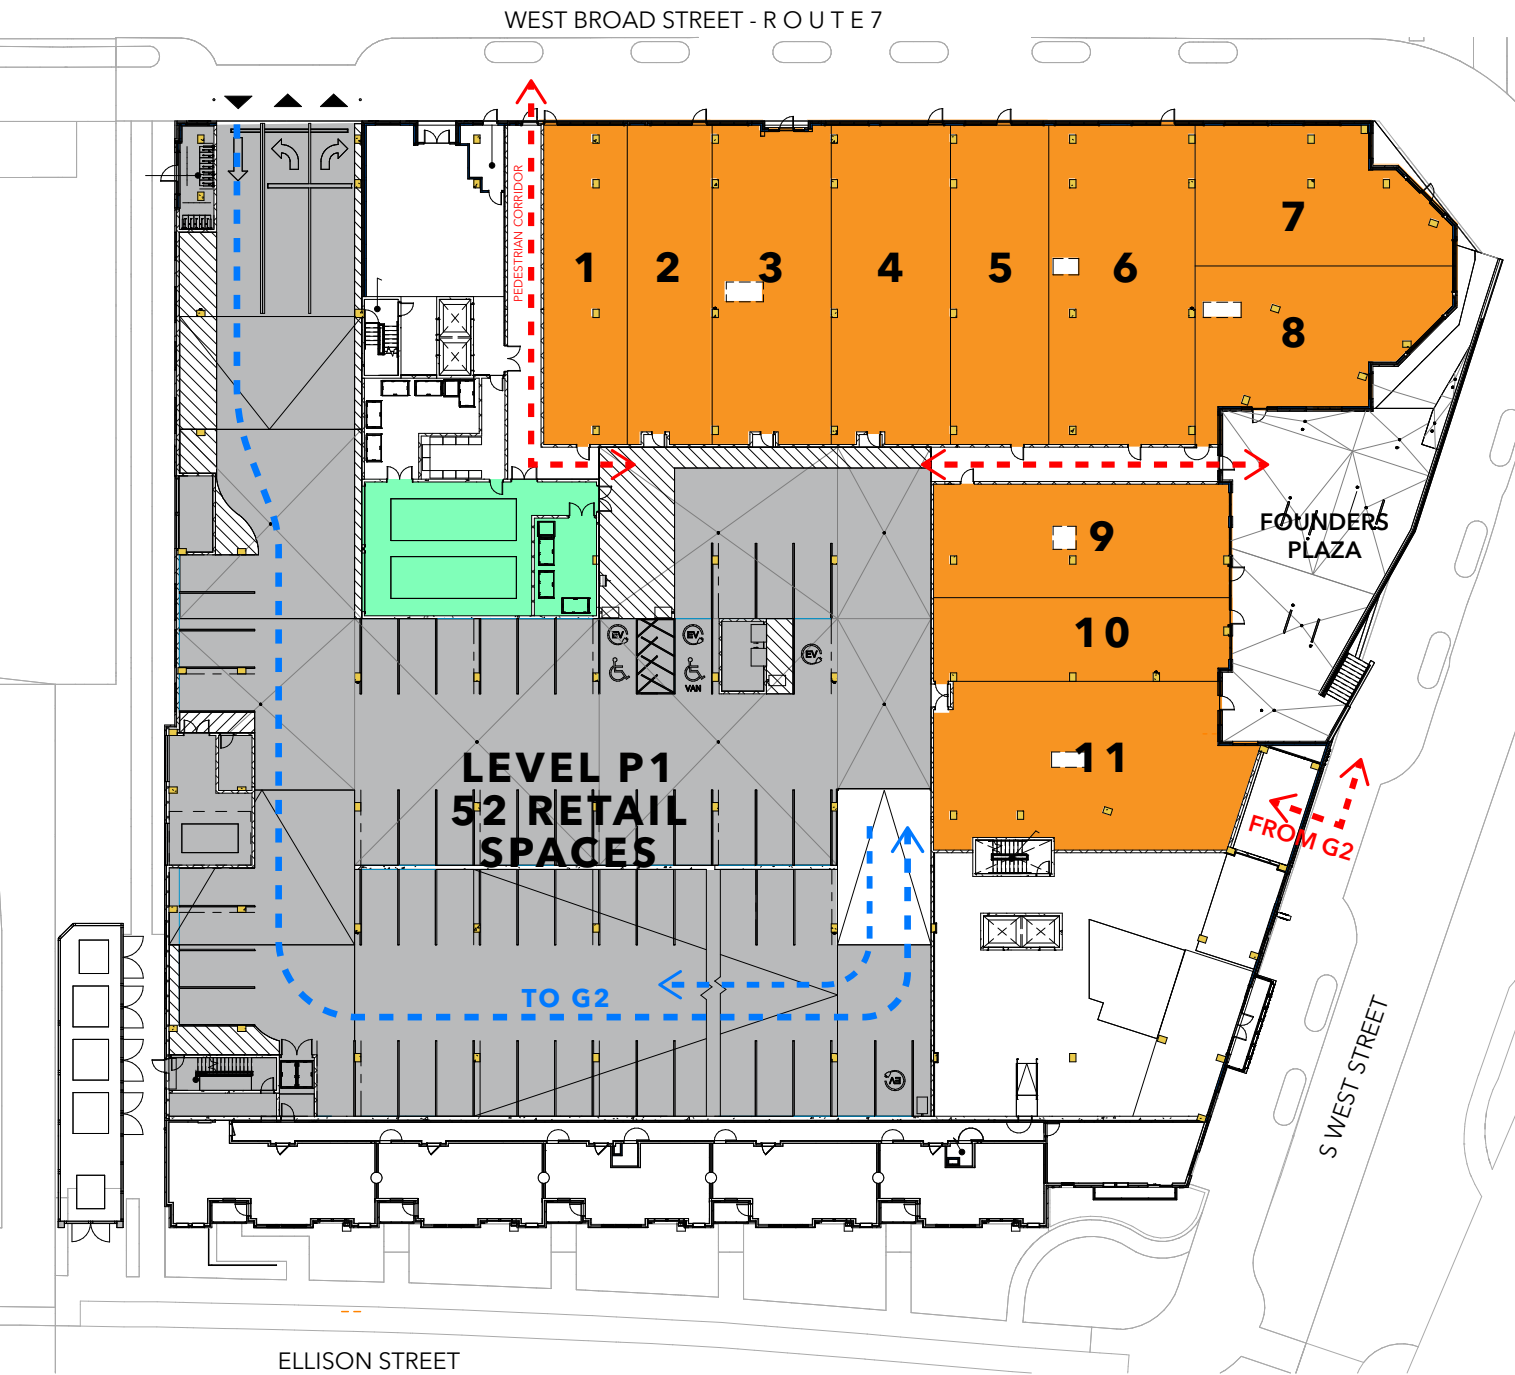

# MODERA FALLS CHURCH - RETAIL PARKING

LEVEL 1

LEVEL G2

**LEGEND**

- RETAIL
- RETAIL PARKING
- PEDESTRIAN PATH
- VEHICLE PATH
- RETAIL TRASH LOADING