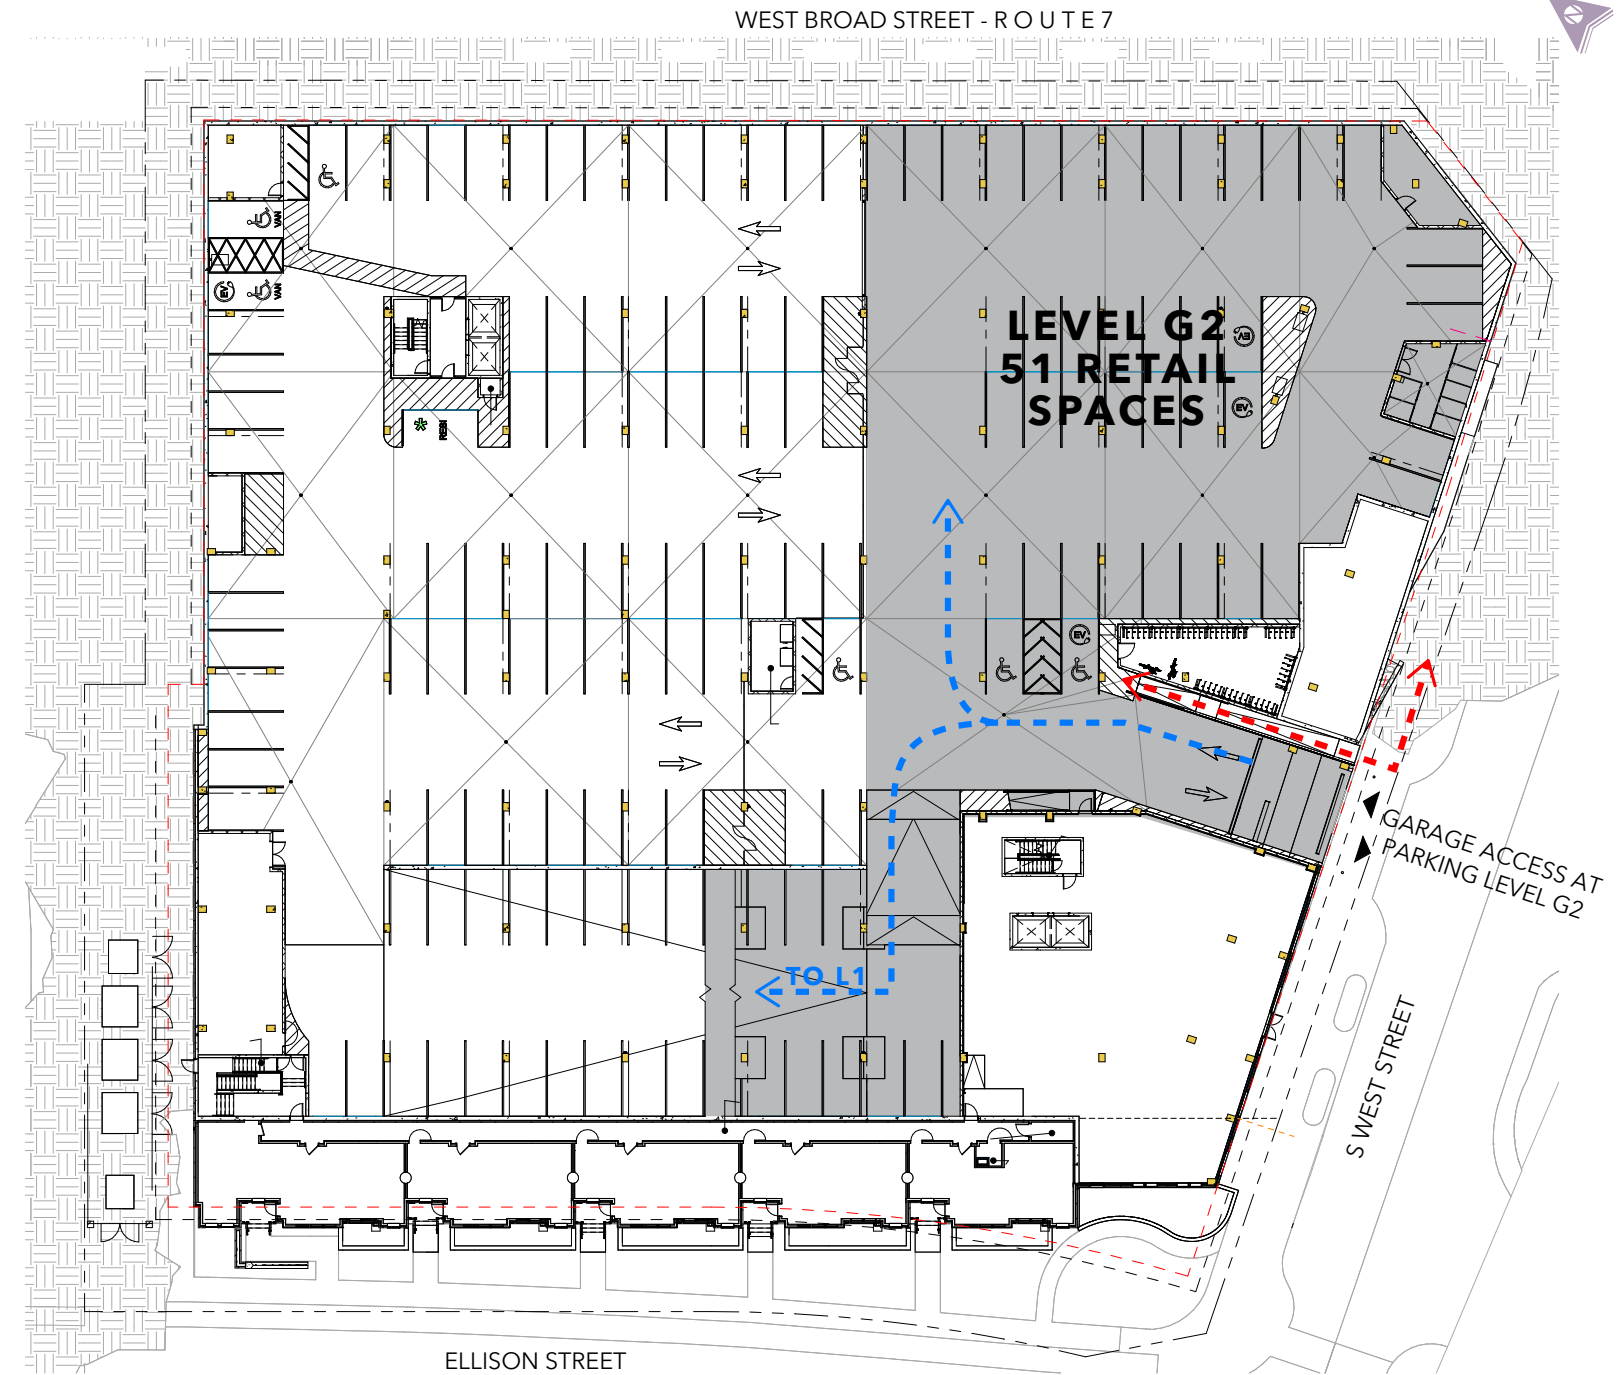

# MODERA FALLS CHURCH - RETAIL PARKING

LEVEL 1

LEVEL G2

**LEGEND**

- RETAIL
- RETAIL PARKING
- PEDESTRIAN PATH
- VEHICLE PATH
- RETAIL TRASH LOADING