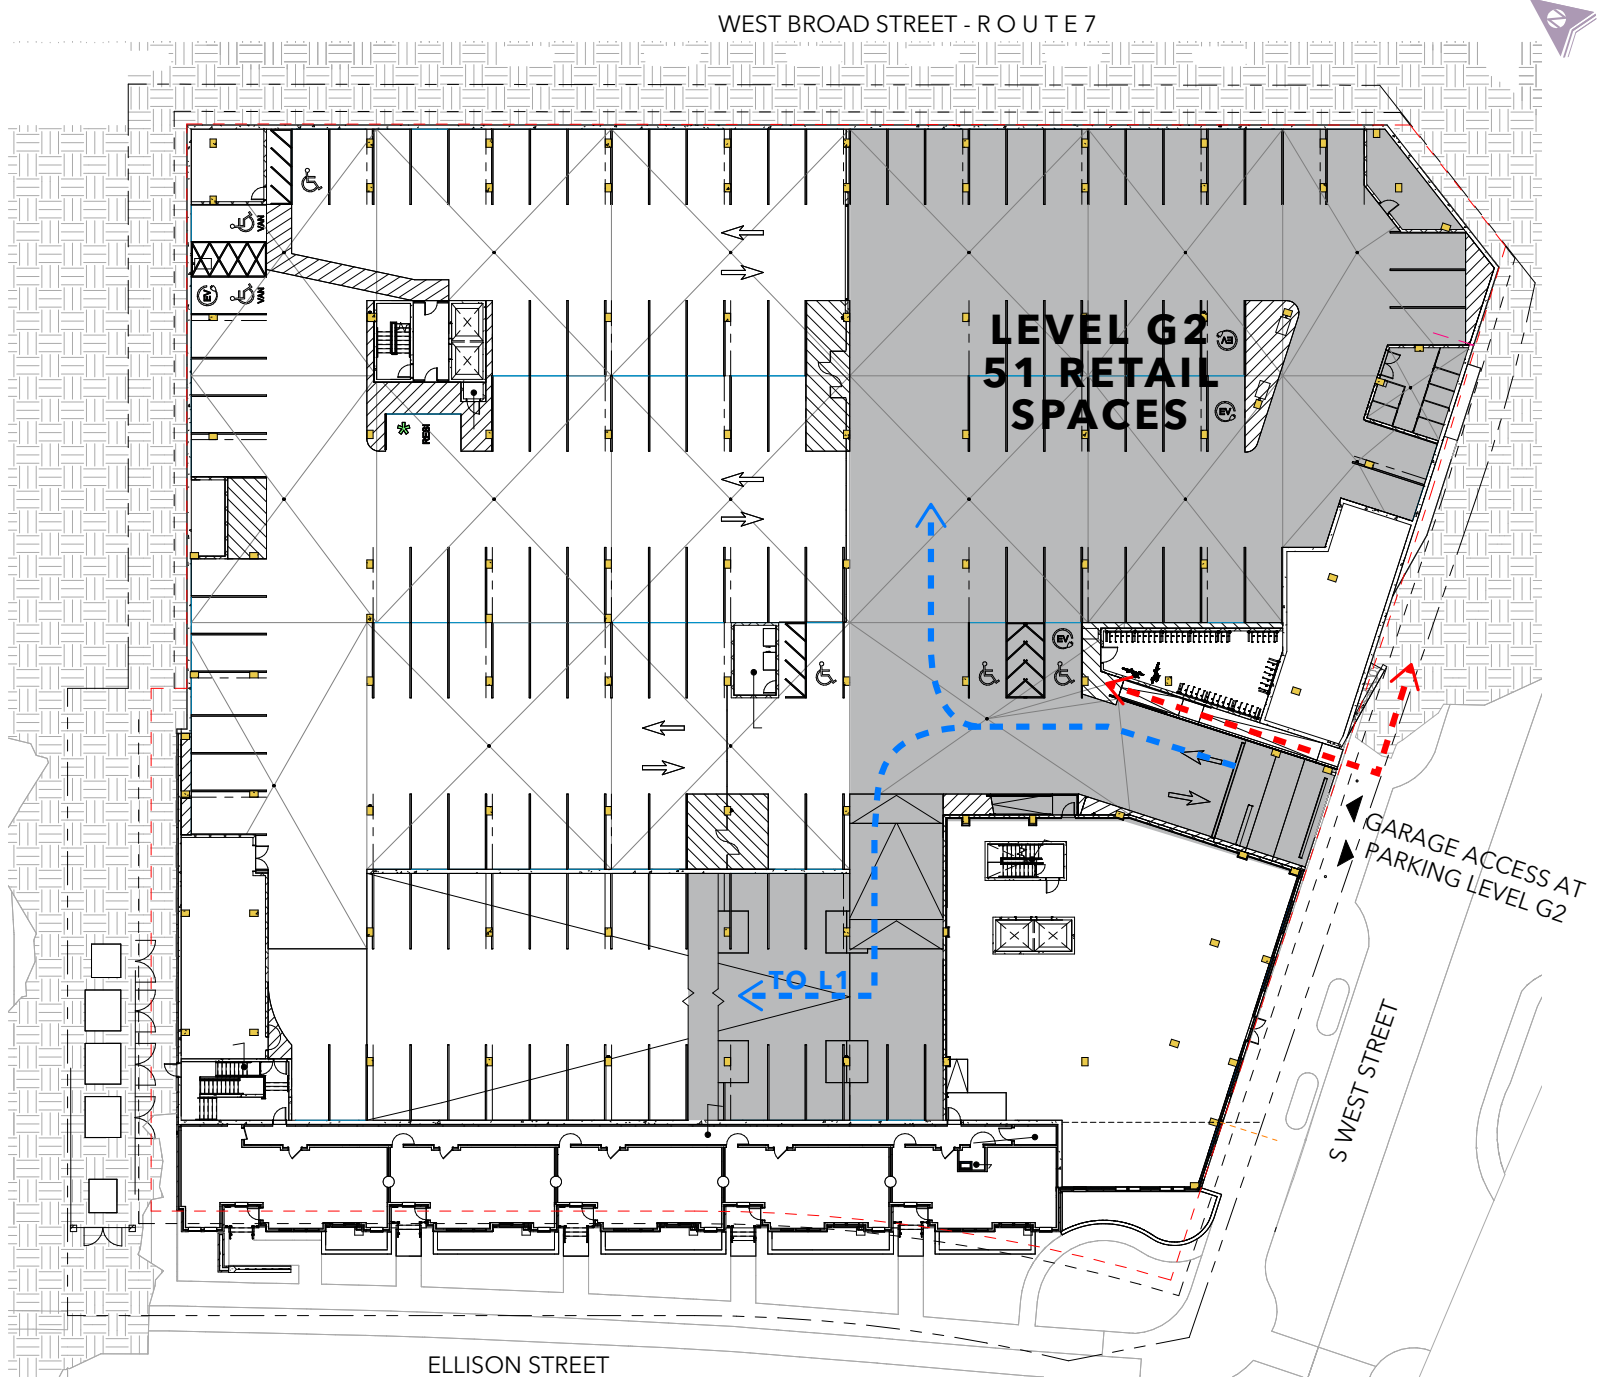

# MODERA FALLS CHURCH - SITE PLAN

**LEGEND**

- AVAILABLE
- OUTDOOR SEATING
- EXHAUST SHAFT
- PEDESTRIAN CORRIDOR

# MODERA FALLS CHURCH - RETAIL PARKING

LEVEL 1

LEVEL G2

**LEGEND**

- RETAIL
- RETAIL PARKING
- PEDESTRIAN PATH
- VEHICLE PATH
- RETAIL TRASH LOADING