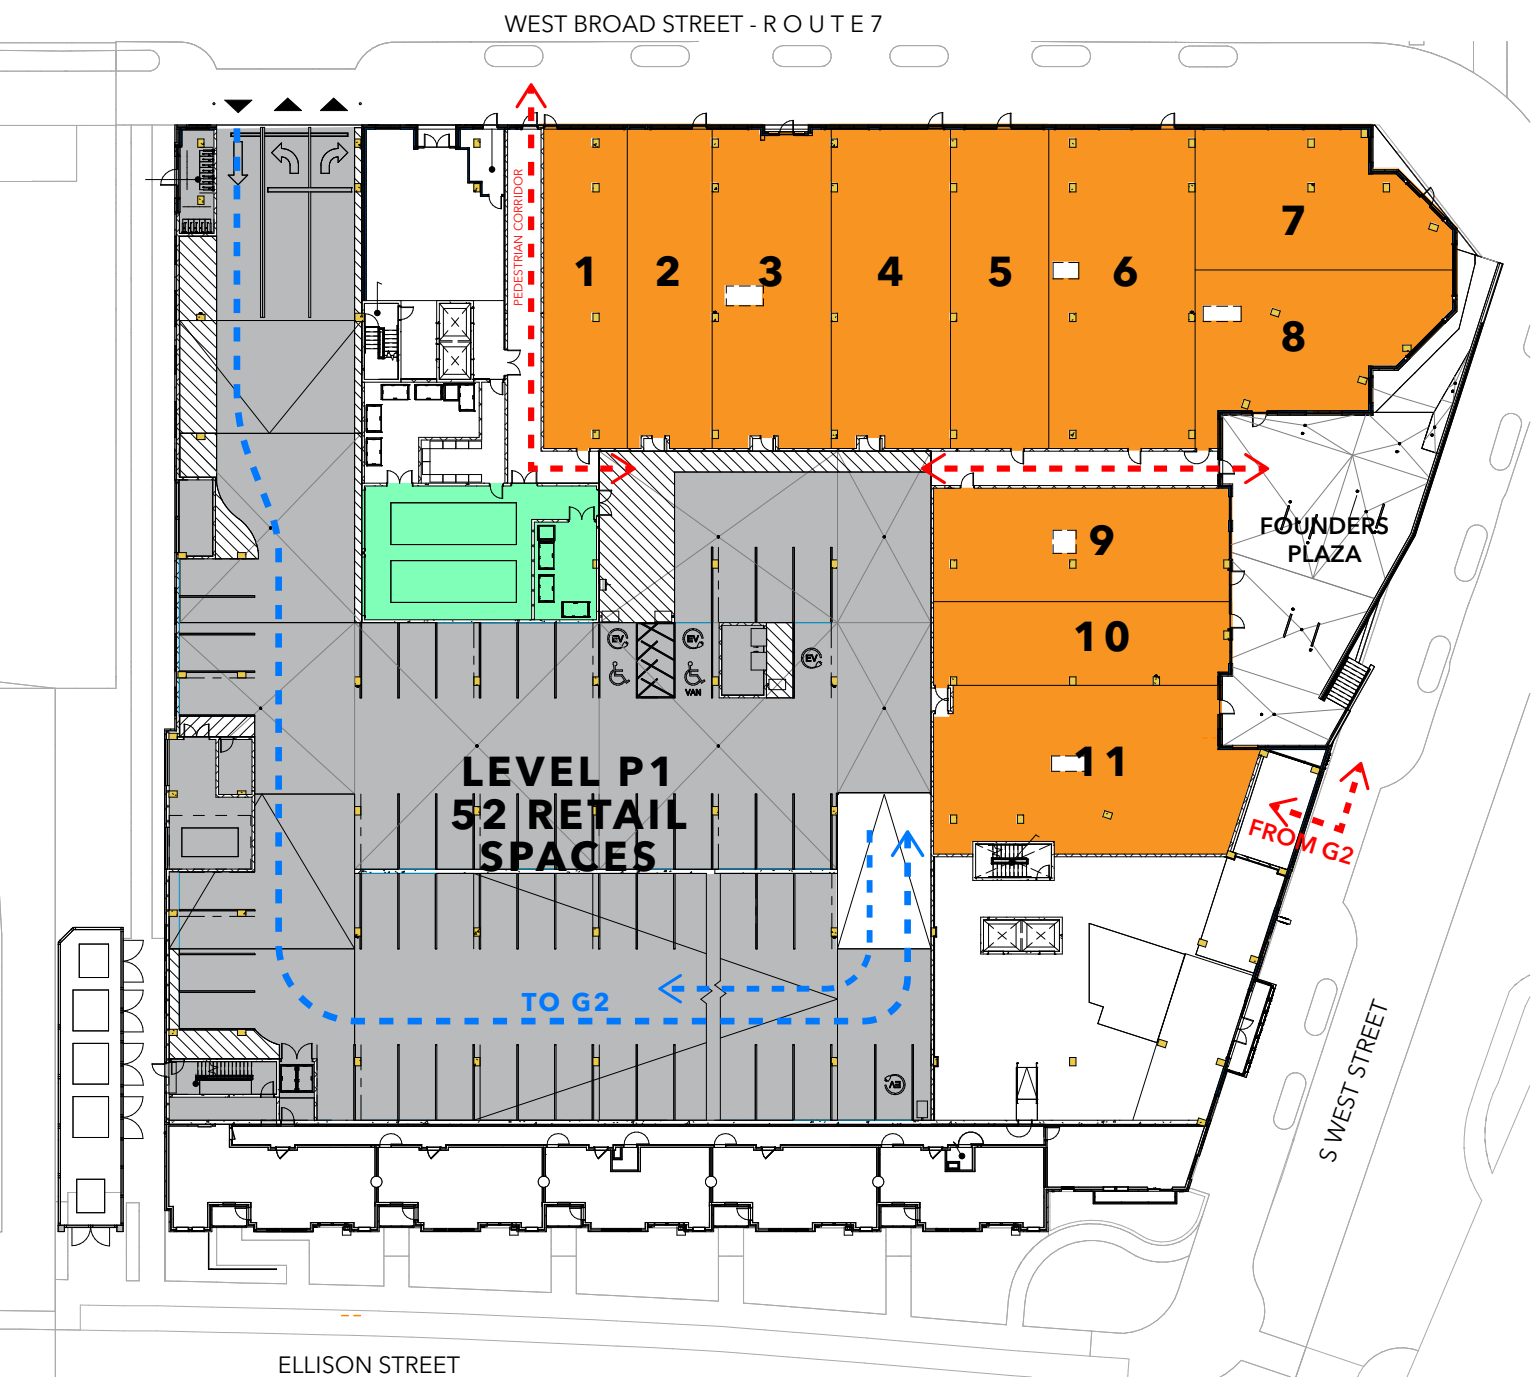

# MODERA FALLS CHURCH - SITE PLAN

**LEGEND**

- AVAILABLE
- OUTDOOR SEATING
- EXHAUST SHAFT
- PEDESTRIAN CORRIDOR

# MODERA FALLS CHURCH - RETAIL PARKING

LEVEL 1

LEVEL G2

**LEGEND**

- RETAIL
- RETAIL PARKING
- PEDESTRIAN PATH
- VEHICLE PATH
- RETAIL TRASH LOADING