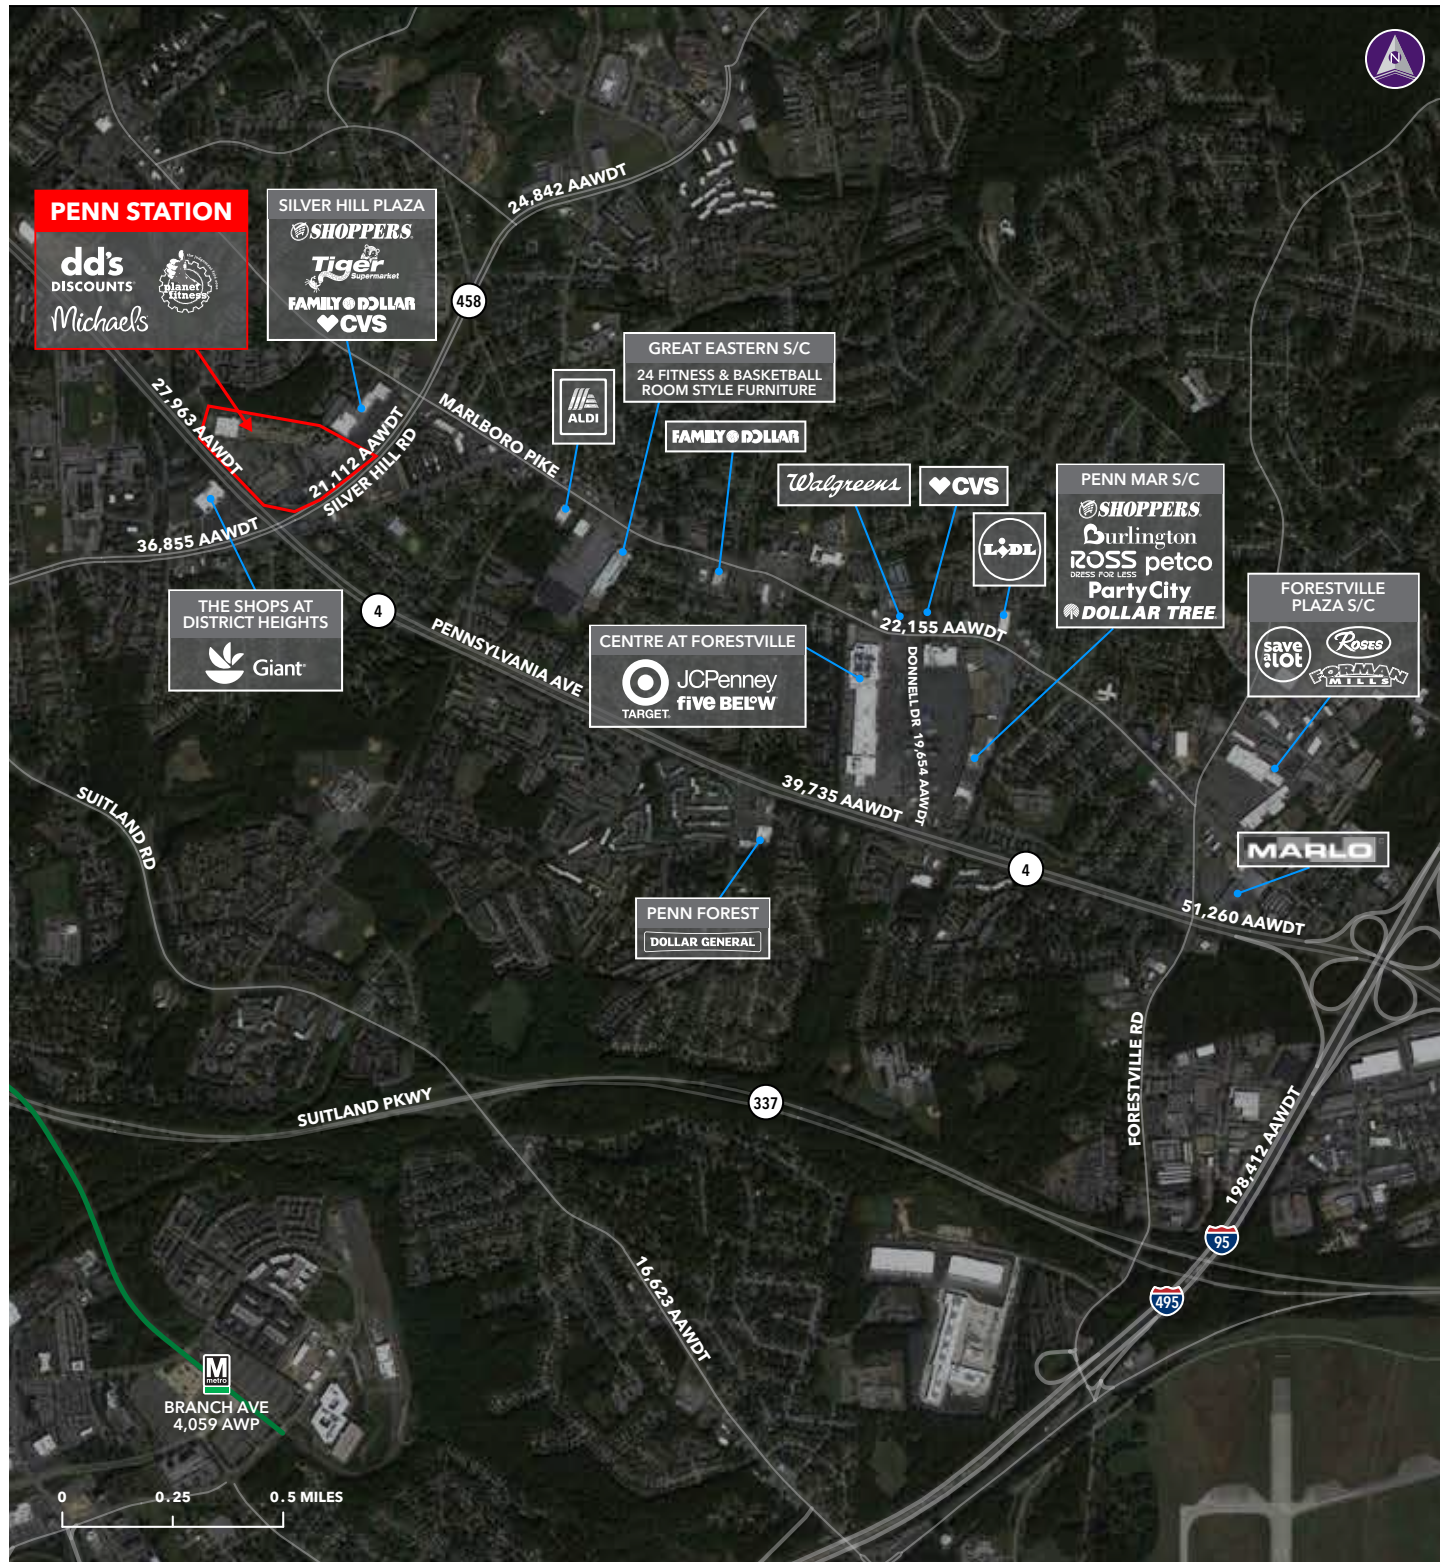

PENN STATION ■ FORESTVILLE, MD

Penn Station

5600 SILVER HILL ROAD | FORESTVILLE, MD 20747

1,175 - 25,000 SF SPACES AVAILABLE

Property Highlights

- Anchored by Planet Fitness and dd's Discounts
- Located at the intersection of Pennsylvania Avenue and Silver Hill Road with a traffic count of 49,243 AAWDT
- Densely-populated community just outside Washington, DC
- Proximate to the Suitland Metro stop and major federal employers: Andrews Air Force Base and U.S. Census
- Total GLA: 246,241 SF

PENN STATION ■ FORESTVILLE, MD

Space #	Tenant Name	Gross Floor Area (SF)
1	Reliable Window Tinting	6,080
2	AVAILABLE	25,000
2A-B	dd's Discounts	25,582
3	Dollar Tree	9,665
4	AVAILABLE	2,151
4A	Healthy Dental	3,650
5	Michael's	19,179
6-7	Planet Fitness	18,400
8	Salon Plaza	8,260
9	Rainbow Apparel	7,700
10	Super Beauty	15,000
11	Penn Station Liquors	4,809
12	Sneaker P	4,191
13	Crafty Crab Seafood Restaurant	9,350
14	Crafty Crab - Office	1,600
16	RAI Care Center	7,437
17	Laundromat	2,800
18	First Steps Early Learning	10,440
19	Penn Beauty Supply	4,270
20	Ace Cash Express	900
21	Hi Tech Wirelss	900
22A	Total By Verizon	866
22B	Metro by T-Mobile	760
23	Pizza Boli's	1,610
24	Hunan East	2,300
25	Archangel Security Training	1,277
26	Passion Nails	1,270
27	AVAILABLE	2,250
28	Master Barber (Coming available)	1,175
29	Boost Mobile	1,175
30	Cold Stone	1,175
31	Prince George's County Health Connect	1,760
32	Sharks Fish and Chicken	1,635
33	Discount Cigarettes	655
34A	Charley's Philly Steaks	1,631
34B	Sakura Teriyaki	1,800
35	Zips Dry Cleaners	3,755
36	AVAILABLE	1,762
37	JamRock Jamaican Restaurant	1,763
38	Smith Dream Barber Shop & Hair Salon (Coming available)	1,855
39	Mariner Finance	1,844
40	Browns Market	1,900
41	Hangry Joe's	1,855
42	Cricket Wireless	1,175
43	Luminis Health	2,350
44	GameStop	1,865
45	Mattress Warehouse	5,350
46	Democracy Federal Credit Union	2,400
47	Burger King	3,365
48	T.G.I. Friday's	6,246