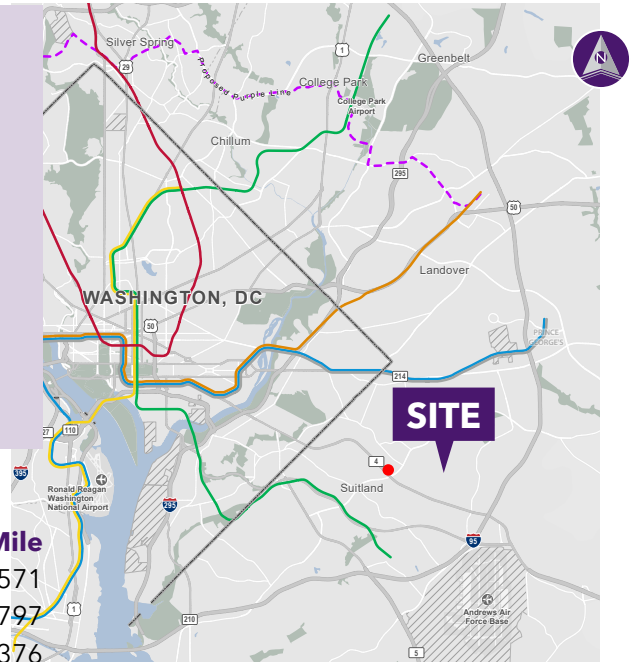

PENN STATION ■ FORESTVILLE, MD

Penn Station

5600 SILVER HILL ROAD | FORESTVILLE, MD 20747

1,175 - 25,000 SF SPACES AVAILABLE

Property Highlights

- Anchored by Planet Fitness and dd's Discounts
- Located at the intersection of Pennsylvania Avenue and Silver Hill Road with a traffic count of 49,243 AAWDT
- Densely-populated community just outside Washington, DC
- Proximate to the Suitland Metro stop and major federal employers: Andrews Air Force Base and U.S. Census
- Total GLA: 246,241 SF

PENN STATION ■ FORESTVILLE, MD

Space #	Tenant Name	Gross Floor Area (SF)
1	Reliable Window Tinting	6,080
2	AVAILABLE	25,000
2A-B	dd's Discounts	25,582
3	Dollar Tree	9,665
4	AVAILABLE	2,151
4A	Healthy Dental	3,650
5	Michael's	19,179
6-7	Planet Fitness	18,400
8	Salon Plaza	8,260
9	Rainbow Apparel	7,700
10	Super Beauty	15,000
11	Penn Station Liquors	4,809
12	Sneaker P	4,191
13	Crafty Crab Seafood Restaurant	9,350
14	Crafty Crab - Office	1,600
16	RAI Care Center	7,437
17	Laundromat	2,800
18	First Steps Early Learning	10,440
19	Penn Beauty Supply	4,270
20	Ace Cash Express	900
21	Hi Tech Wirelss	900
22A	Total By Verizon	866
22B	Metro by T-Mobile	760
23	Pizza Boli's	1,610
24	Hunan East	2,300
25	Archangel Security Training	1,277
26	Passion Nails	1,270
27	AVAILABLE	2,250
28	Master Barber (Coming available)	1,175
29	Boost Mobile	1,175
30	Cold Stone	1,175
31	Prince George's County Health Connect	1,760
32	Sharks Fish and Chicken	1,635
33	Discount Cigarettes	655
34A	Charley's Philly Steaks	1,631
34B	Sakura Teriyaki	1,800
35	Zips Dry Cleaners	3,755
36	AVAILABLE	1,762
37	JamRock Jamaican Restaurant	1,763
38	Smith Dream Barber Shop & Hair Salon (Coming available)	1,855
39	Mariner Finance	1,844
40	Browns Market	1,900
41	Hangry Joe's	1,855
42	Cricket Wireless	1,175
43	Luminis Health	2,350
44	GameStop	1,865
45	Mattress Warehouse	5,350
46	Democracy Federal Credit Union	2,400
47	Burger King	3,365
48	T.G.I. Friday's	6,246