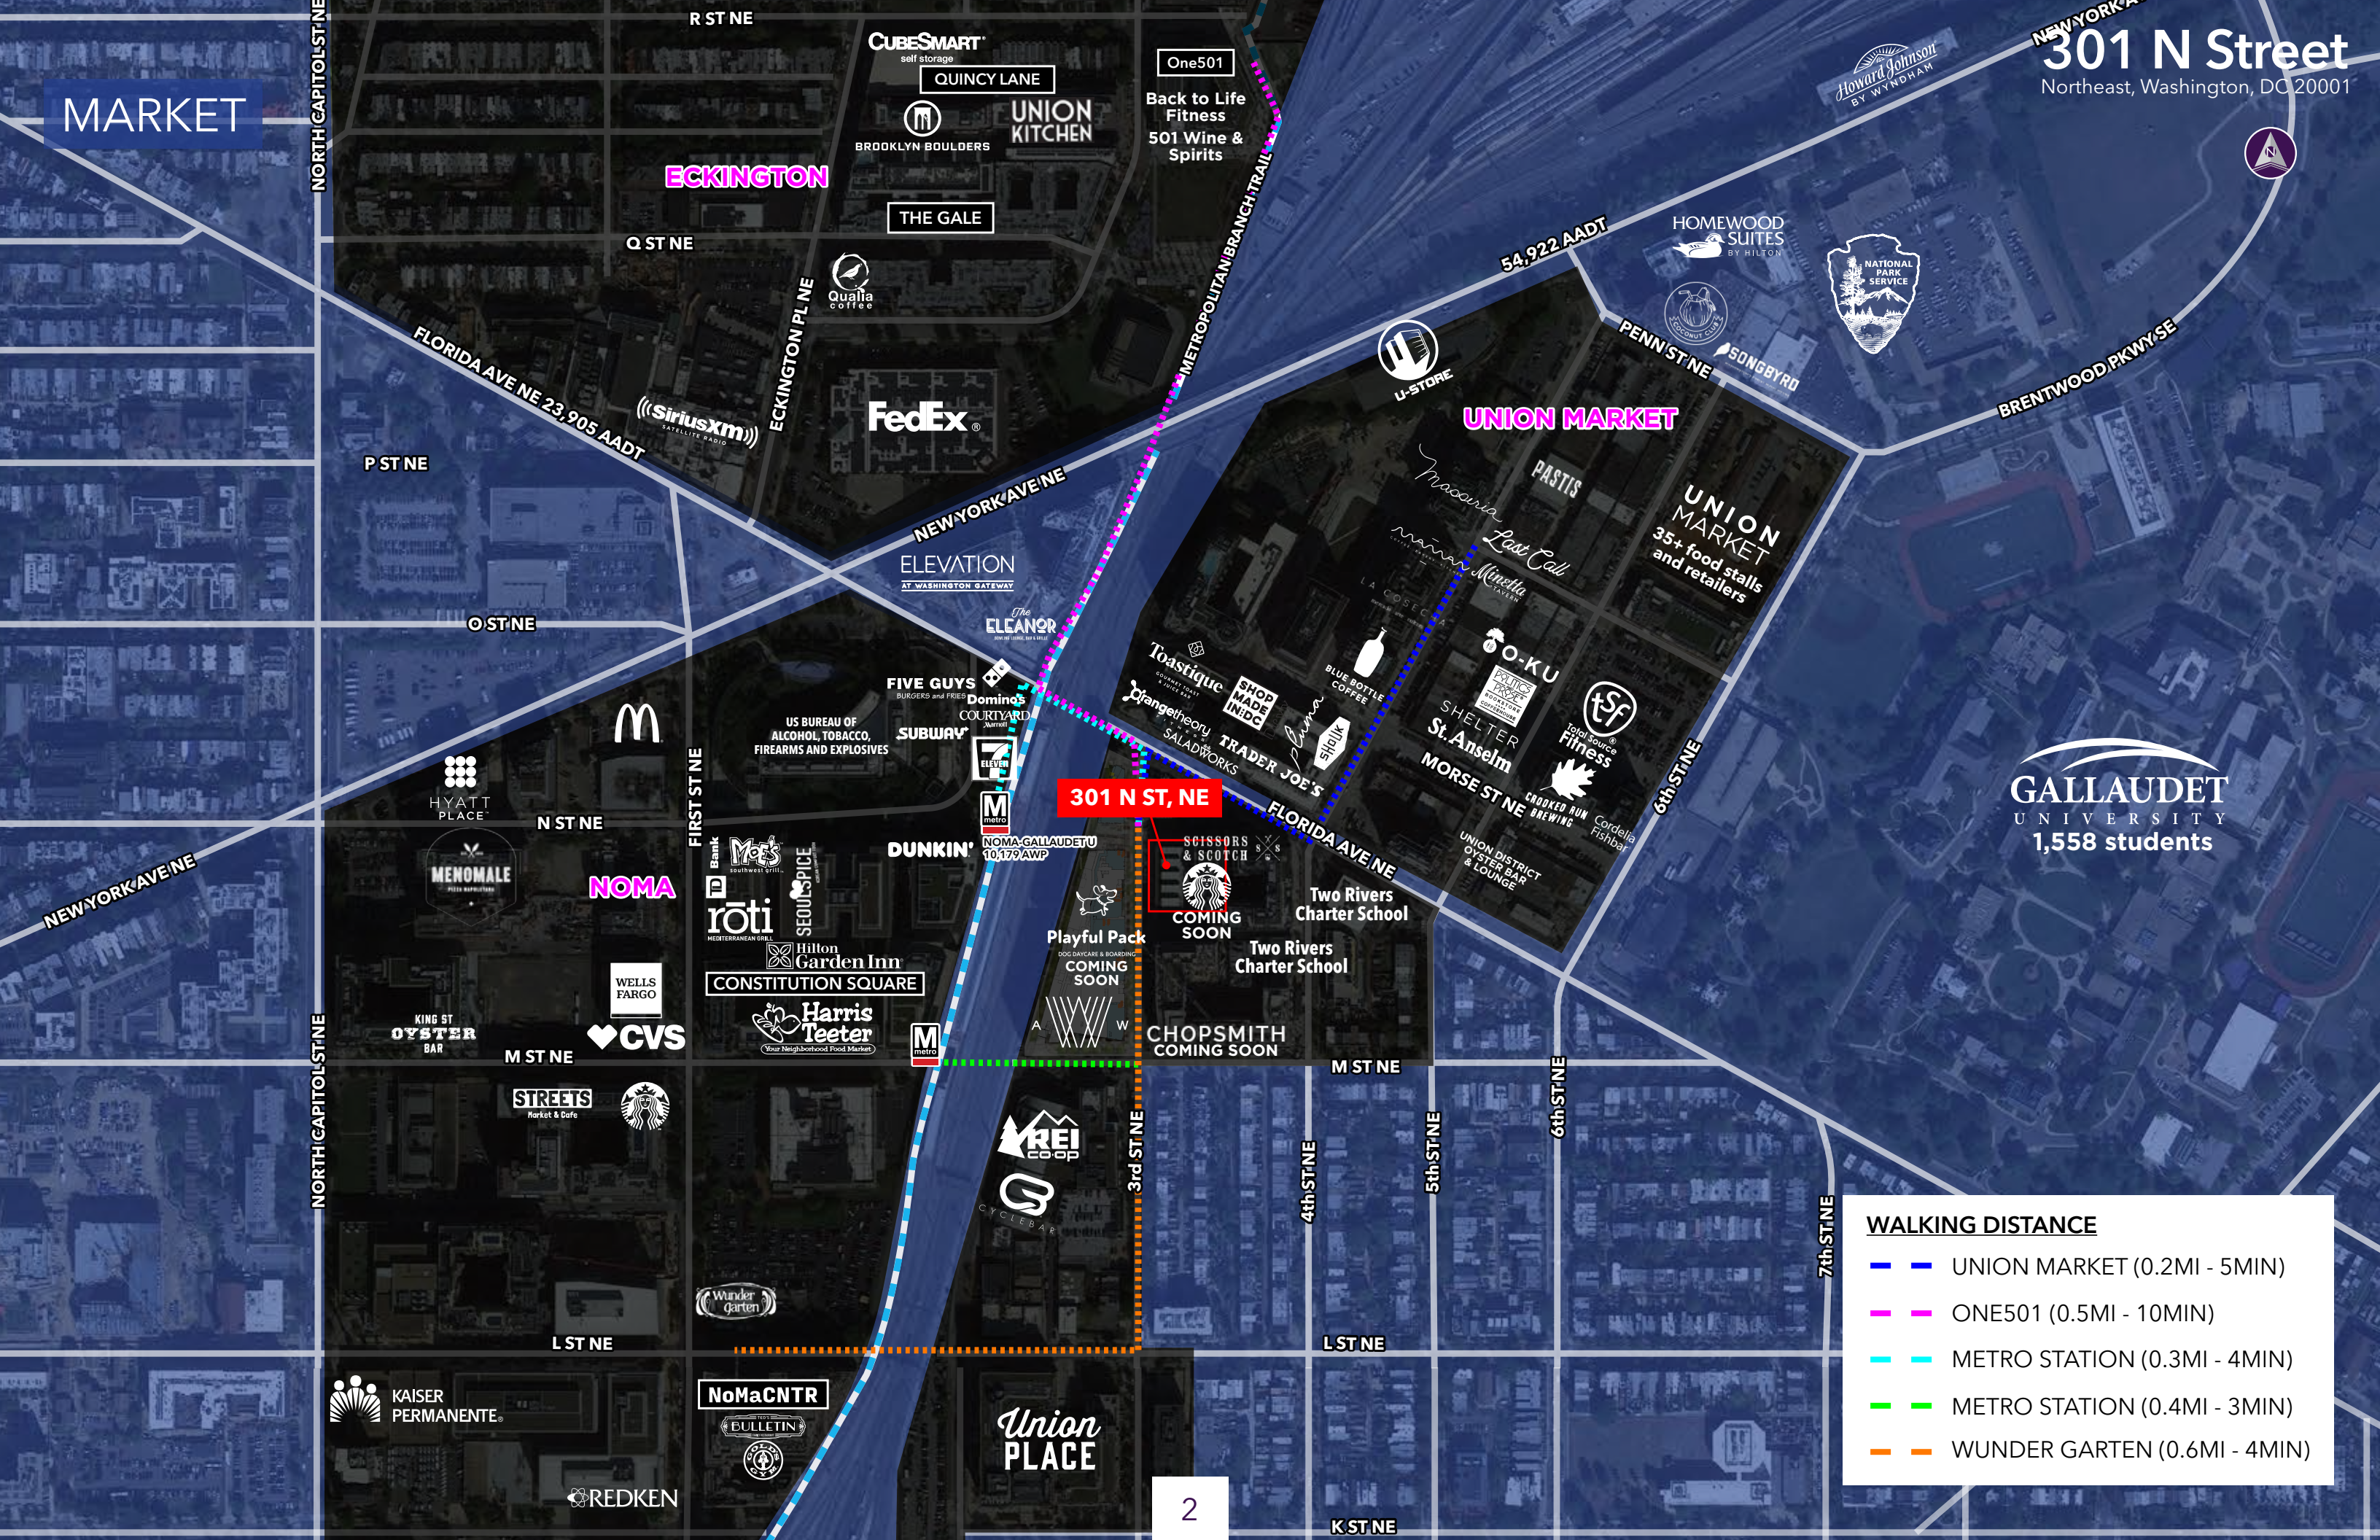

MARKET

301 N Street
Northeast, Washington, DC 20001

WALKING DISTANCE

- UNION MARKET (0.2MI - 5MIN)
- ONE501 (0.5MI - 10MIN)
- METRO STATION (0.3MI - 4MIN)
- METRO STATION (0.4MI - 3MIN)
- WUNDER GARTEN (0.6MI - 4MIN)