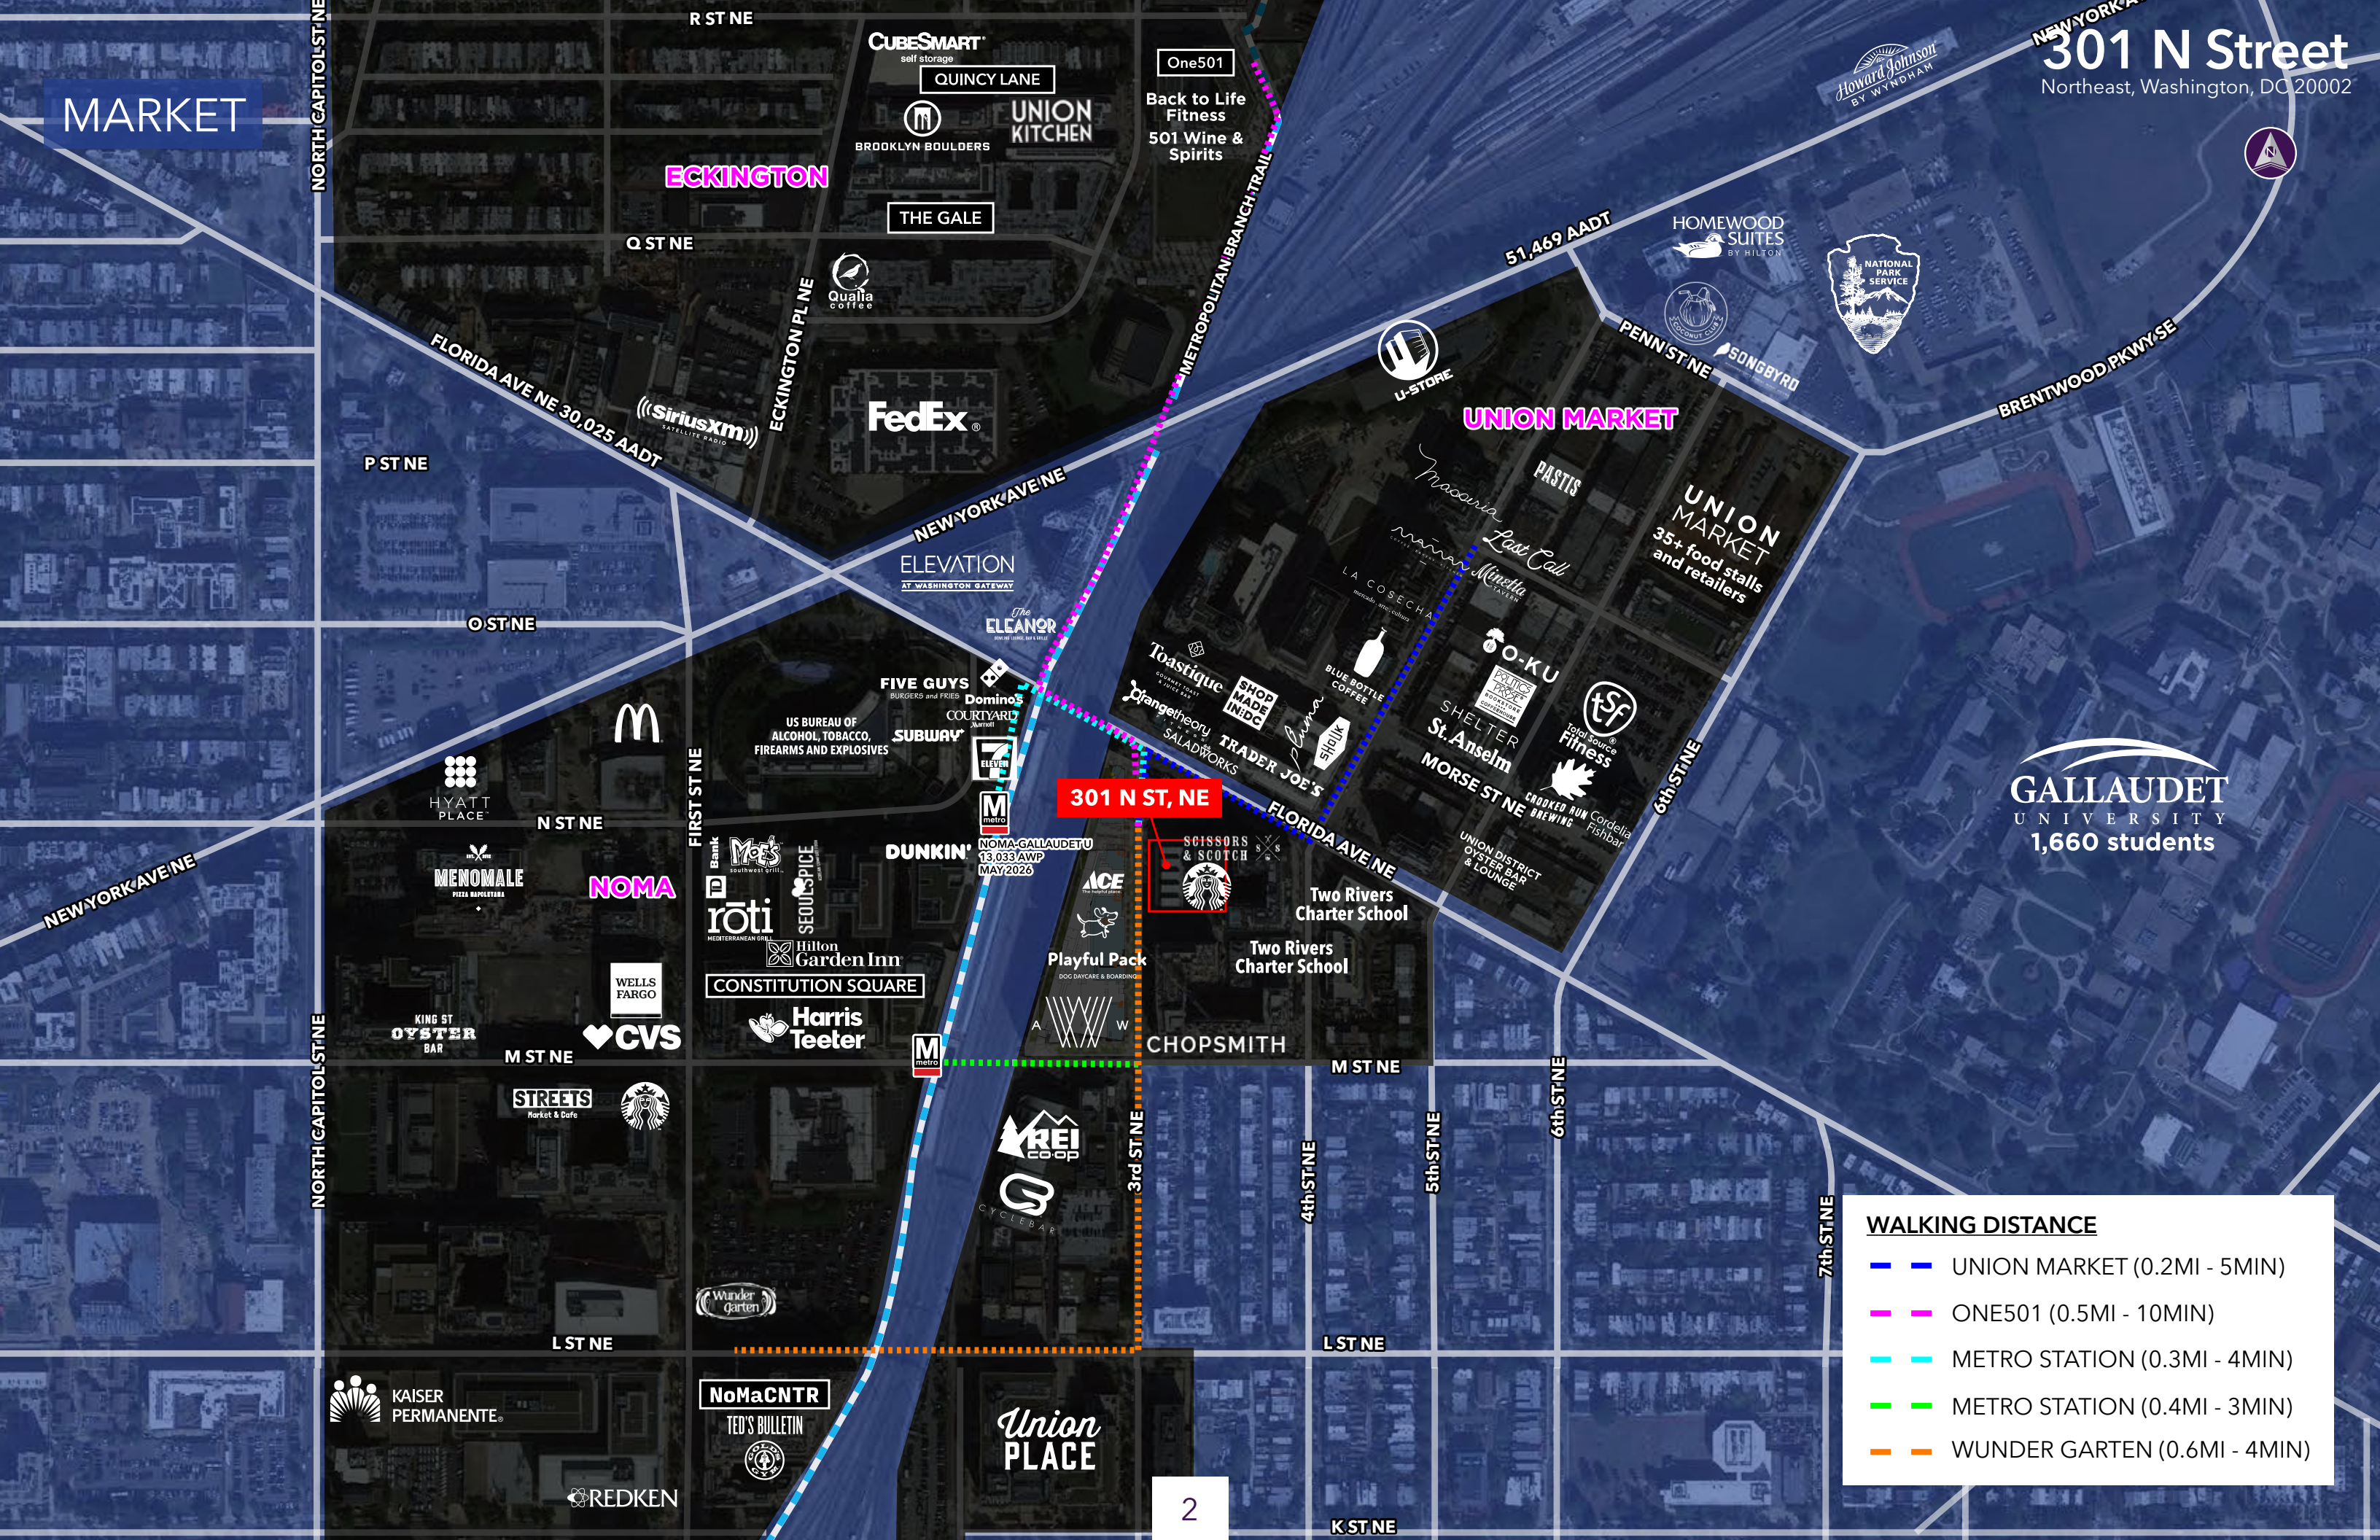

MARKET

301 N Street
Northeast, Washington, DC 20002

WALKING DISTANCE

- UNION MARKET (0.2MI - 5MIN)
- ONE501 (0.5MI - 10MIN)
- METRO STATION (0.3MI - 4MIN)
- METRO STATION (0.4MI - 3MIN)
- WUNDER GARTEN (0.6MI - 4MIN)