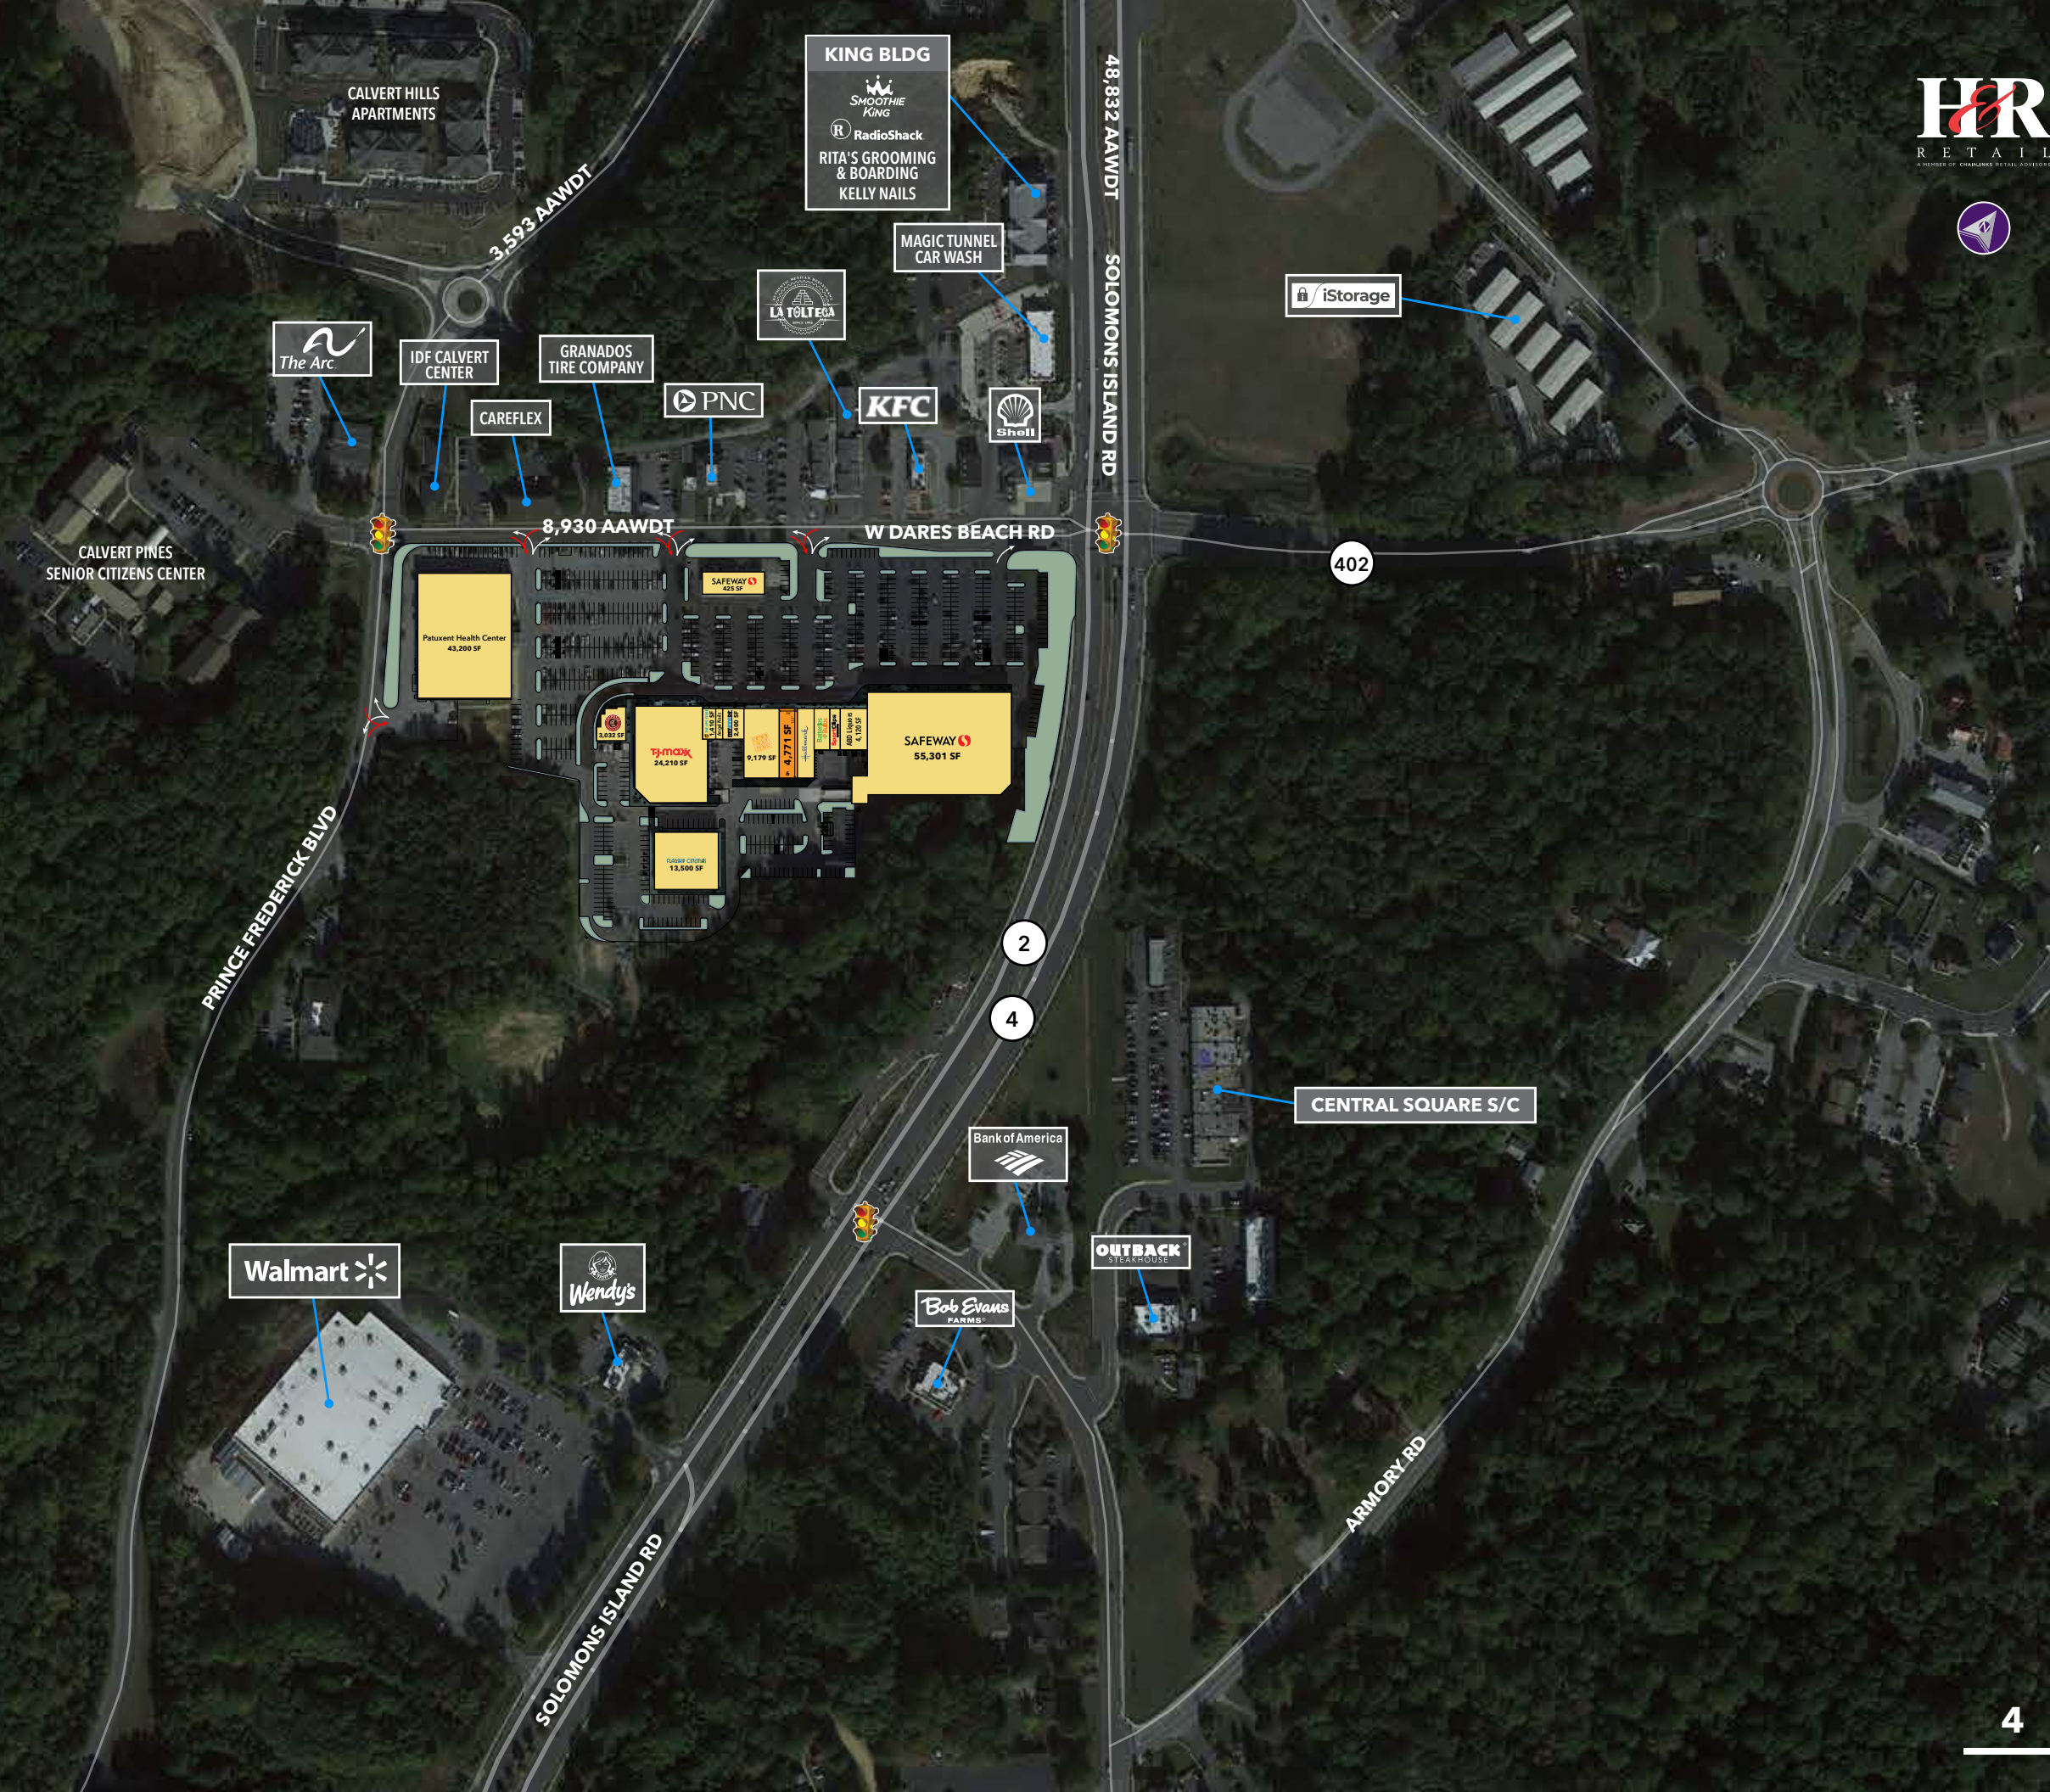

Close in Aerial

KING BLDG
SMOOTHIE KING
RadioShack
RITA'S GROOMING & BOARDING
KELLY NAILS

MAGIC TUNNEL
CAR WASH

LA TOLTECA

KFC

Shell

PNC

GRANADOS
TIRE COMPANY

CAREFLX

IDF CALVERT
CENTER

The Arc

iStorage

Patuxent Health Center
43,200 SF

SAFWAY 43
425 SF

T.J. MAXX
24,210 SF

4,771 SF

9,179 SF

4,109 SF

SAFWAY 55,301 SF

13,500 SF

CENTRAL SQUARE S/C

Bank of America

OUTBACK
STEAKHOUSE

Bob Evans
FARMS