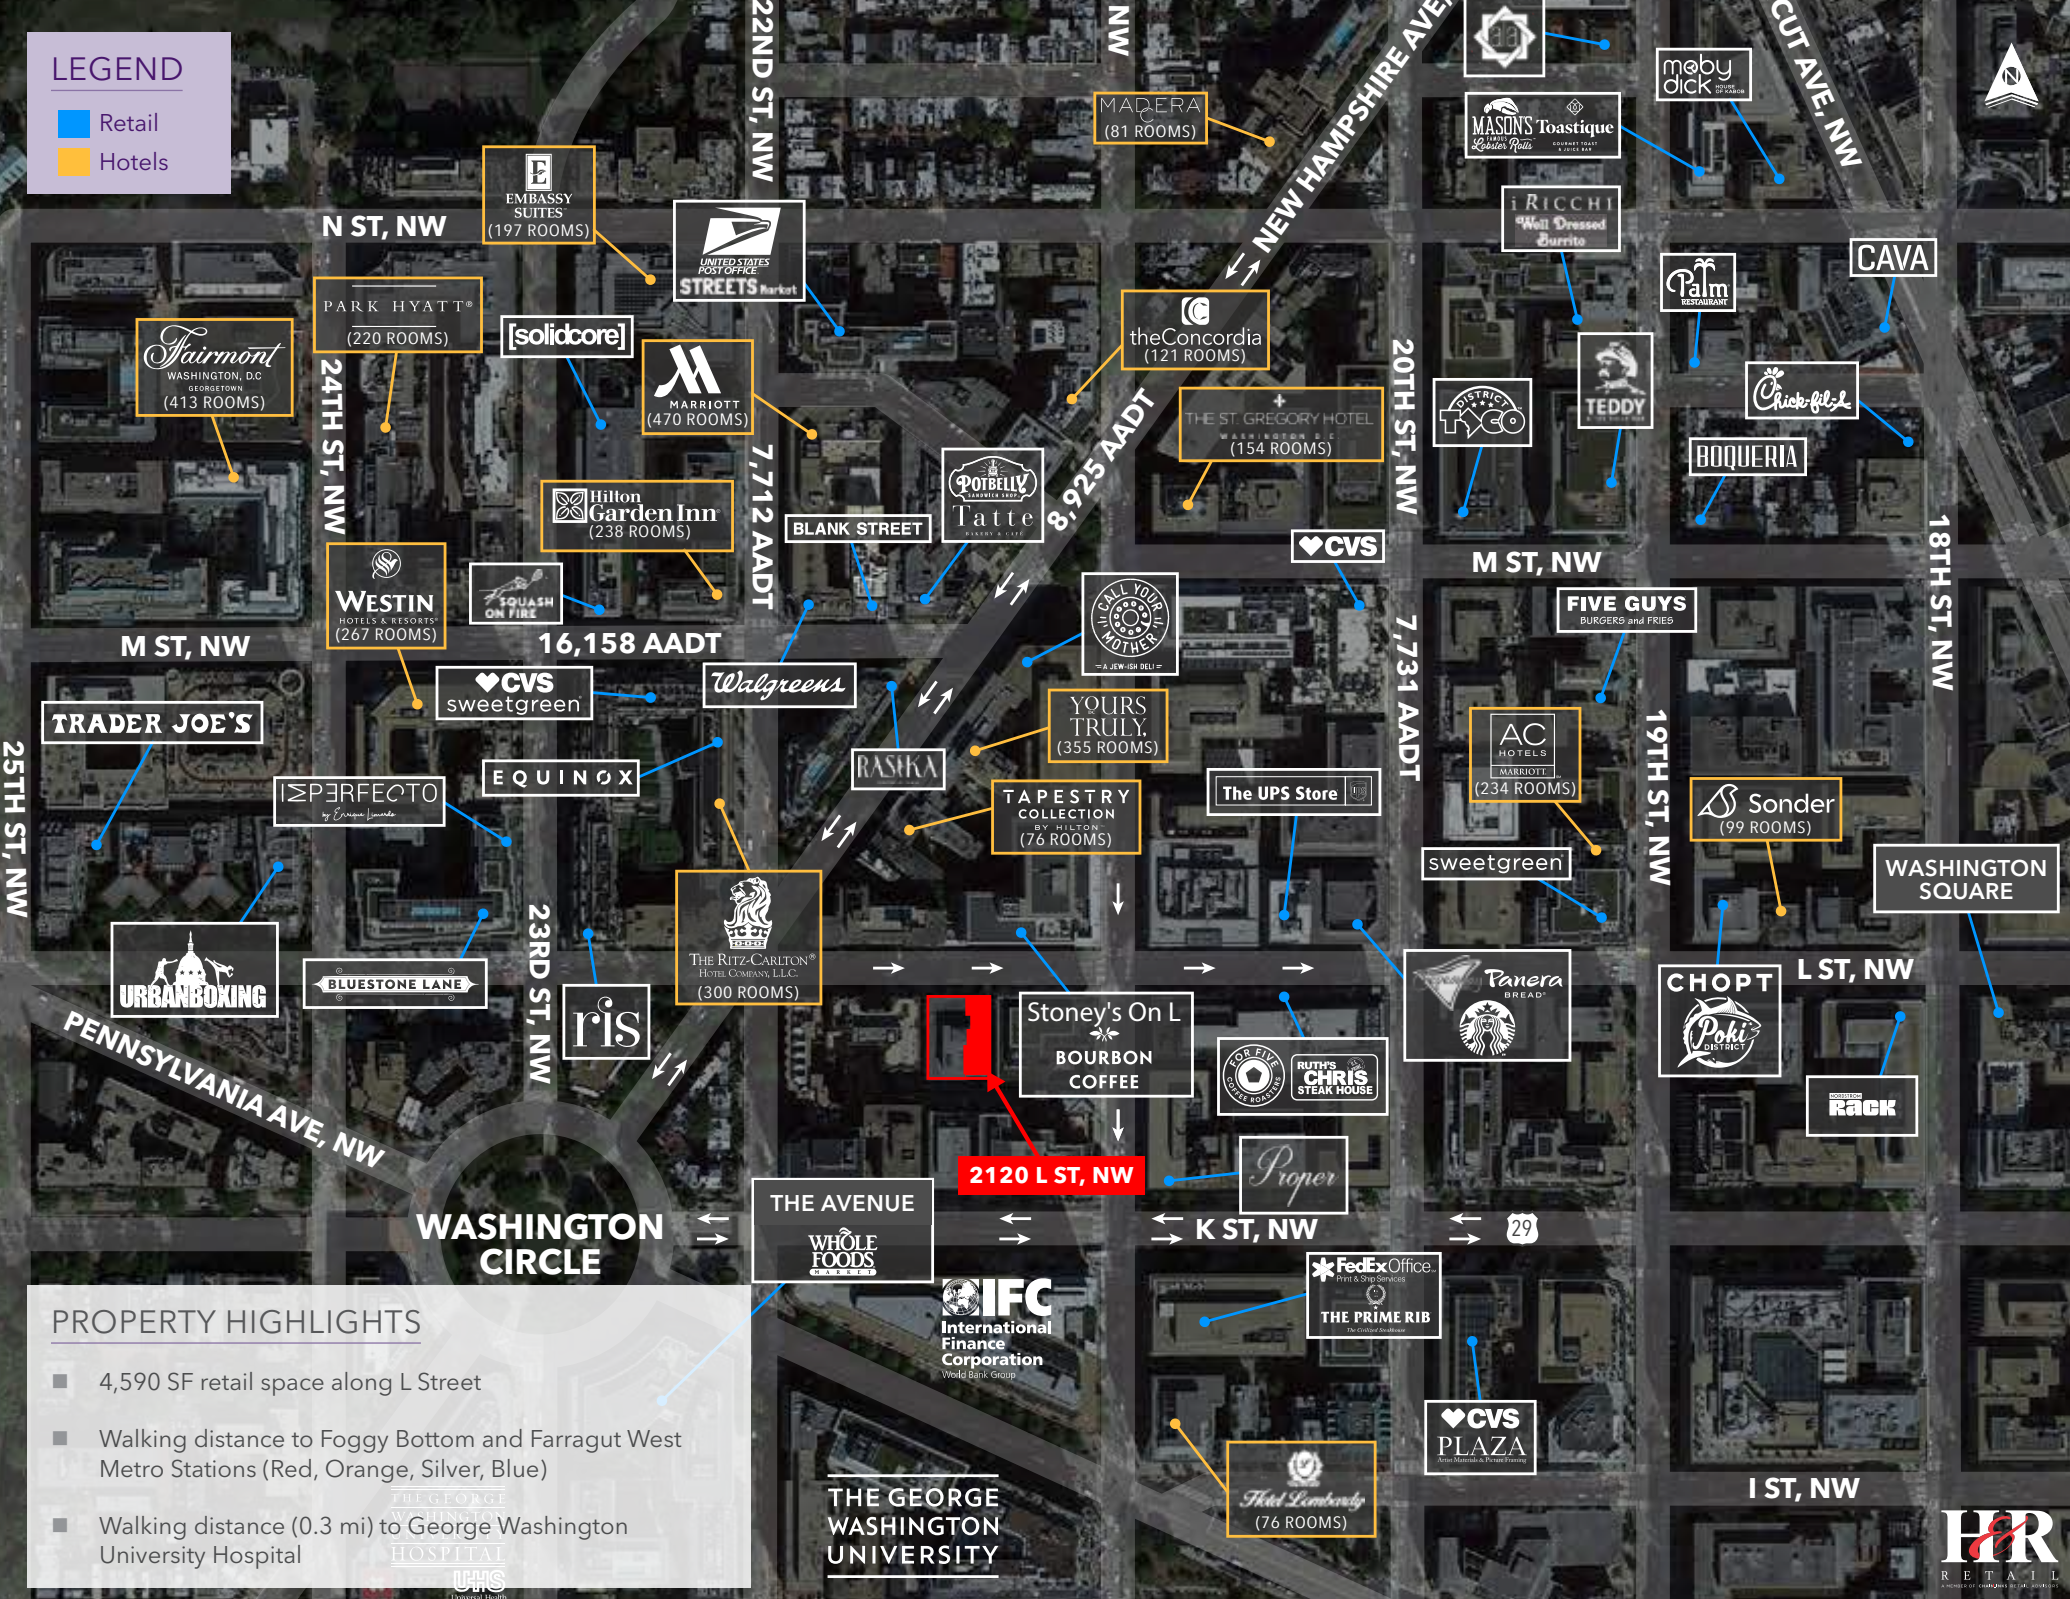

LEGEND

- Retail
- Hotels

PROPERTY HIGHLIGHTS

- 4,590 SF retail space along L Street
- Walking distance to Foggy Bottom and Farragut West Metro Stations (Red, Orange, Silver, Blue)
- Walking distance (0.3 mi) to George Washington University Hospital

THE GEORGE WASHINGTON UNIVERSITY