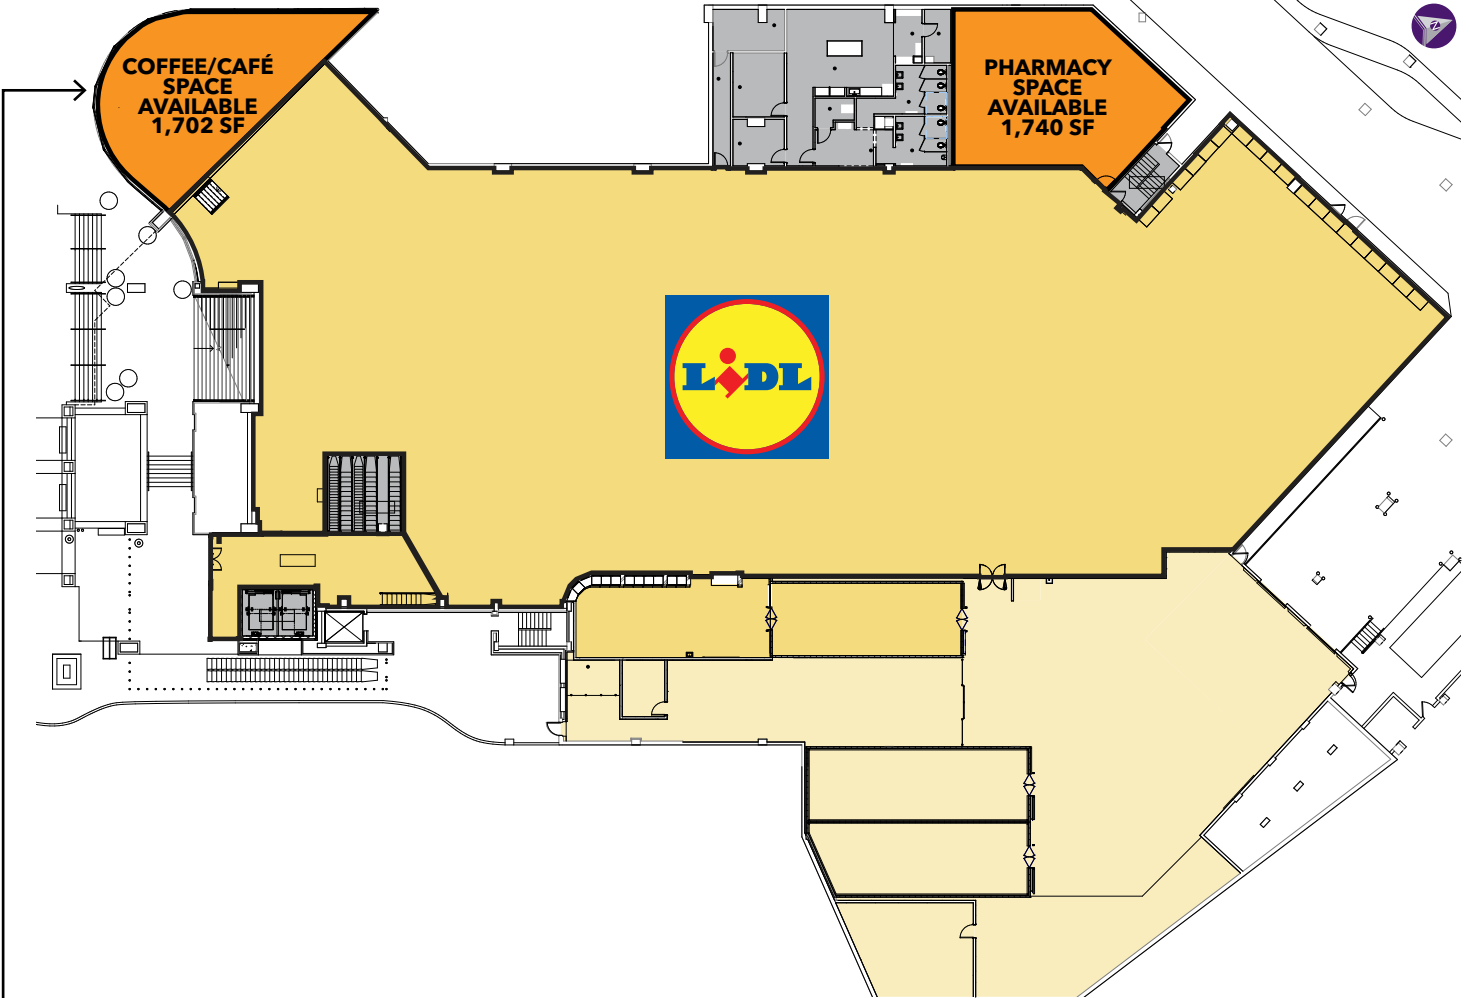

**7625 OLD GEORGETOWN ROAD ■ BETHESDA, MD**

**COFFEE/CAFÉ**

Information herein has been obtained from sources believed to be reliable. While we do not doubt its accuracy, we have not verified it and make no guarantee, warranty or representation about it. Independent confirmation of its accuracy and completeness is your responsibility. H&R Retail, Inc.