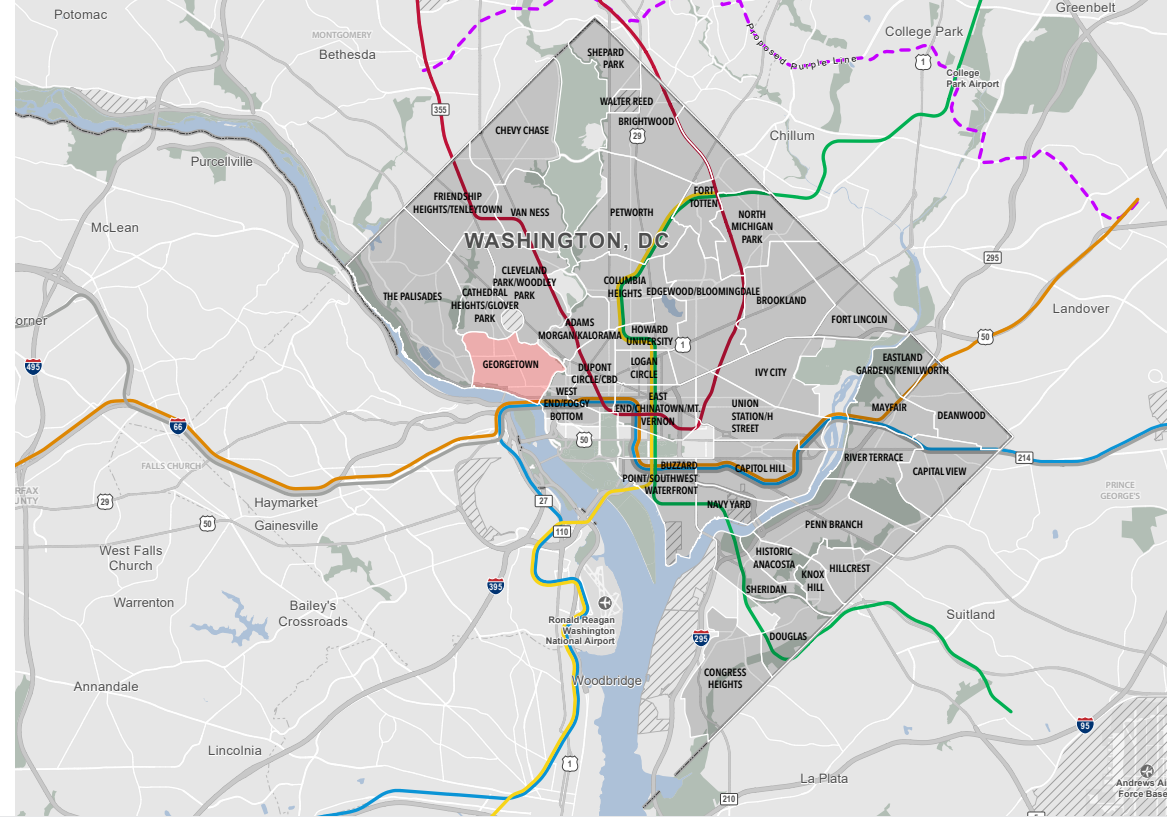

1211 WISCONSIN AVE, NW

- Open high ceiling heights
- Elevator to all three levels
- First floor ±3,519 SF
- Mezzanine ±2,244 SF
- Lower level ±1,998 SF

- Total 7,761 SF

WISCONSIN AVE, NW