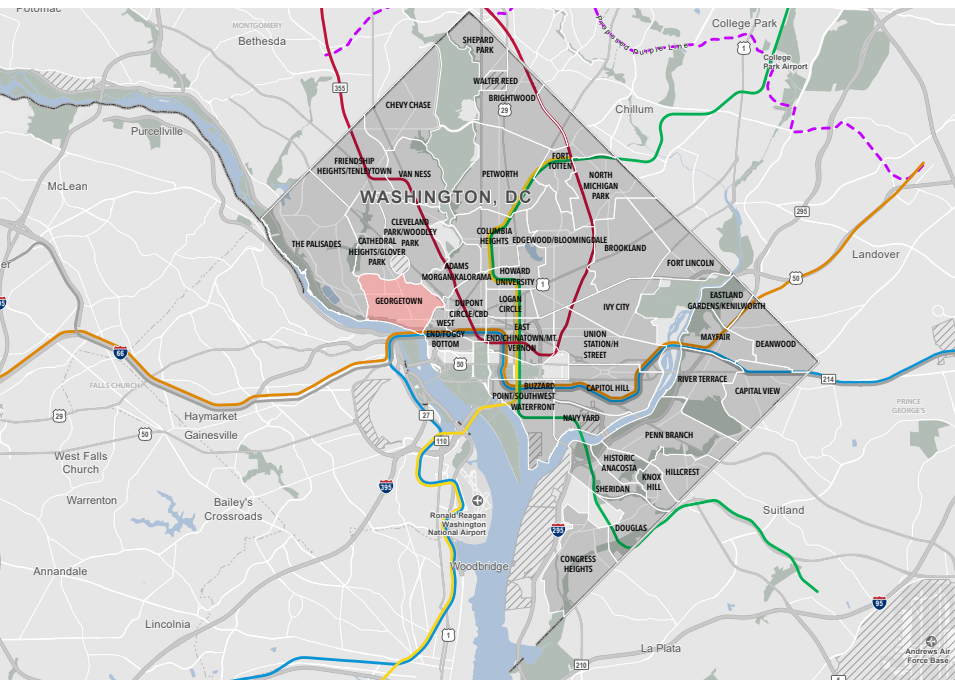

1211 WISCONSIN AVE, NW

- Up to 20' open ceiling heights
- Elevator to all three levels
- Available for retail, soft goods or service
- Delivery is February 1, 2025

SPACE AVAILABLE

■ First floor	±3,519 SF
Mezzanine	±2,244 SF
Lower level	±1,998 SF
Total	7,761 SF