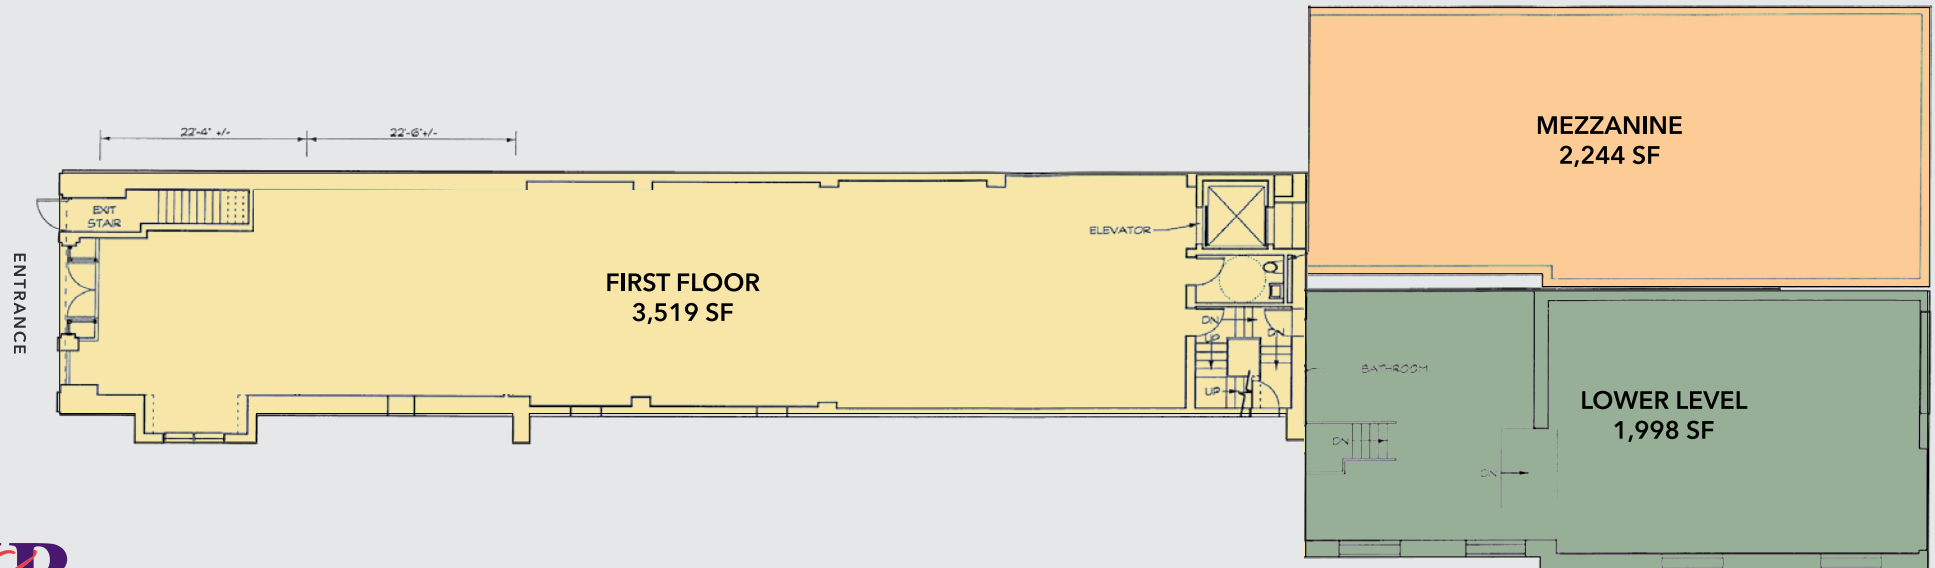

WISCONSIN AVE, NW