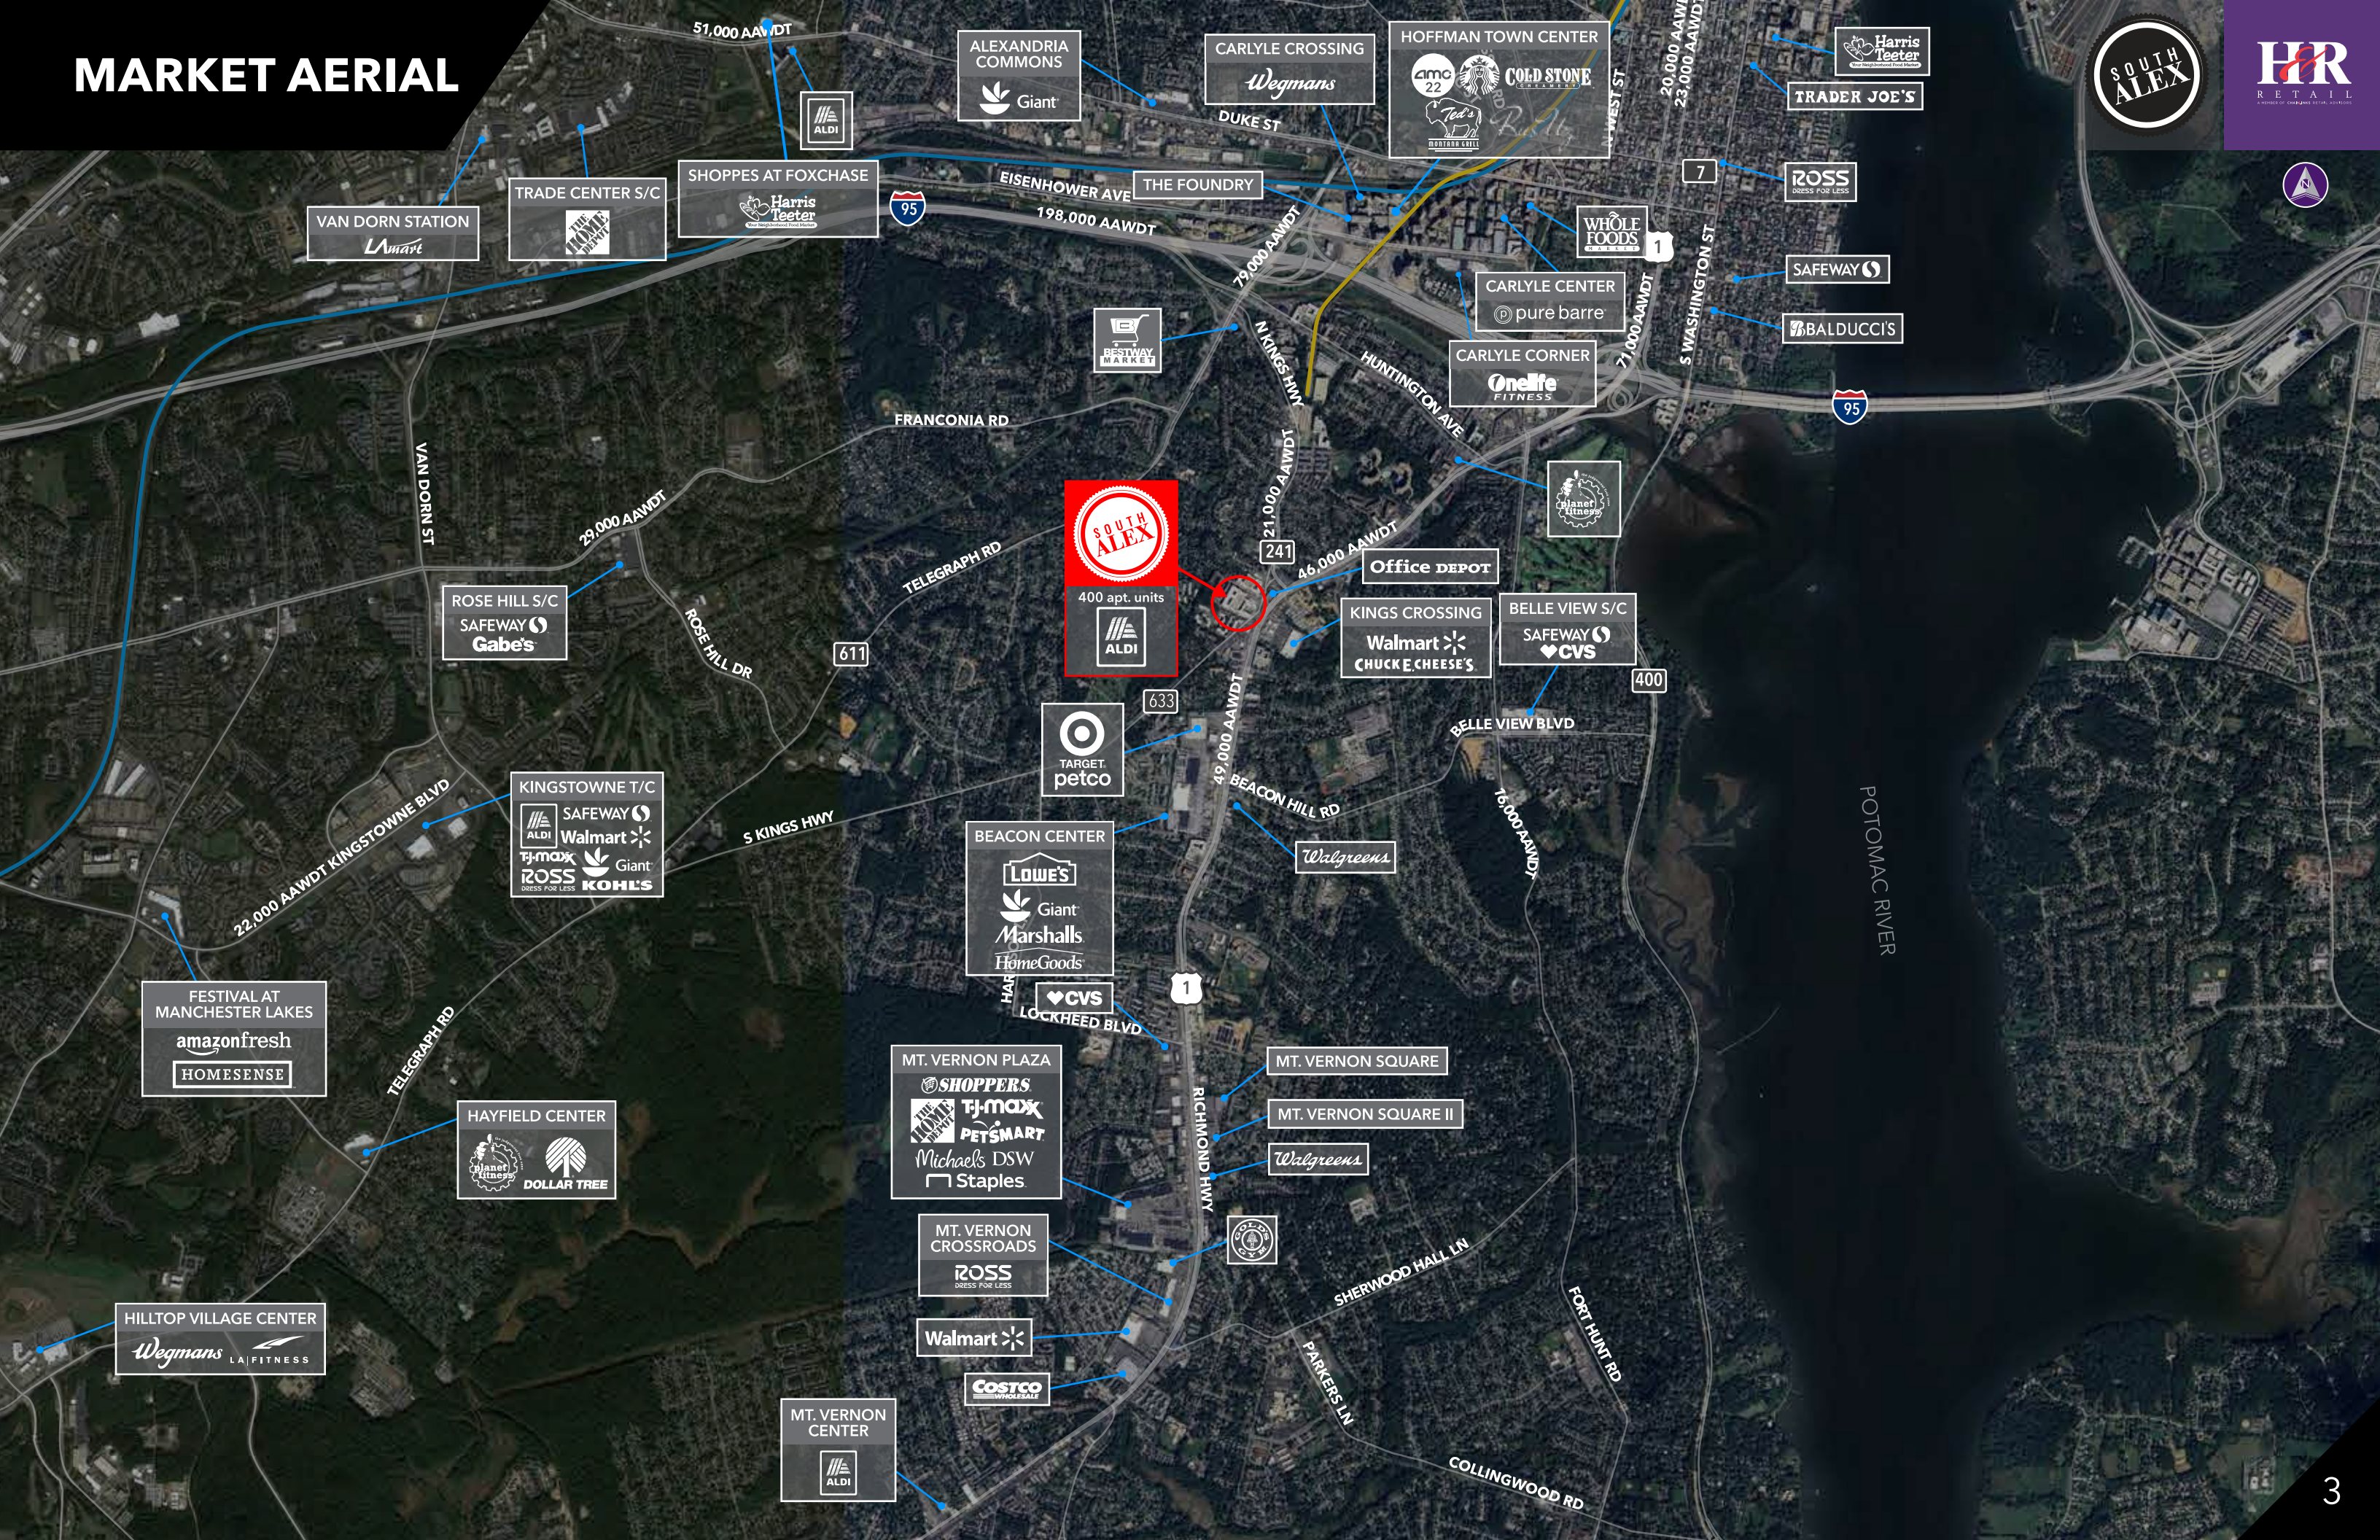

# MARKET AERIAL

VAN DORN STATION  
L<sup>amart</sup>

TRADE CENTER S/C  
HARRIS TEETER

SHOPPES AT FOXCHASE  
HARRIS TEETER

ALEXANDRIA COMMONS  
Giant

CARLYLE CROSSING  
Wegmans

HOFFMAN TOWN CENTER  
4mc 22  
COLD STONE  
Ted's

HARRIS TEETER  
TRADER JOE'S

ROSS  
DRESS FOR LESS

SAFeway

BALDUCCI'S

WHOLE FOODS  
MARKET

CARLYLE CENTER  
pure barre

CARLYLE CORNER  
Onelife FITNESS

BESTWAY MARKET

FRANCONIA RD

SOUTH ALEX  
400 apt. units  
ALDI

Office DEPOT

KINGS CROSSING  
Walmart  
CHUCK E. CHEESE'S

BELLE VIEW S/C  
SAFeway  
CVS

ROSE HILL S/C  
SAFeway  
Gabe's

KINGSTOWNE T/C  
SAFeway  
Walmart  
TJ-maxx  
ROSS  
Giant  
KOHL'S

TARGET  
petco

BEACON CENTER  
Lowe's  
Giant  
Marshalls  
HomeGoods

Walgreens

FESTIVAL AT MANCHESTER LAKES  
amazonfresh  
HOMESENSE

HAYFIELD CENTER  
planet fitness  
DOLLAR TREE

HILLTOP VILLAGE CENTER  
Wegmans  
LA FITNESS