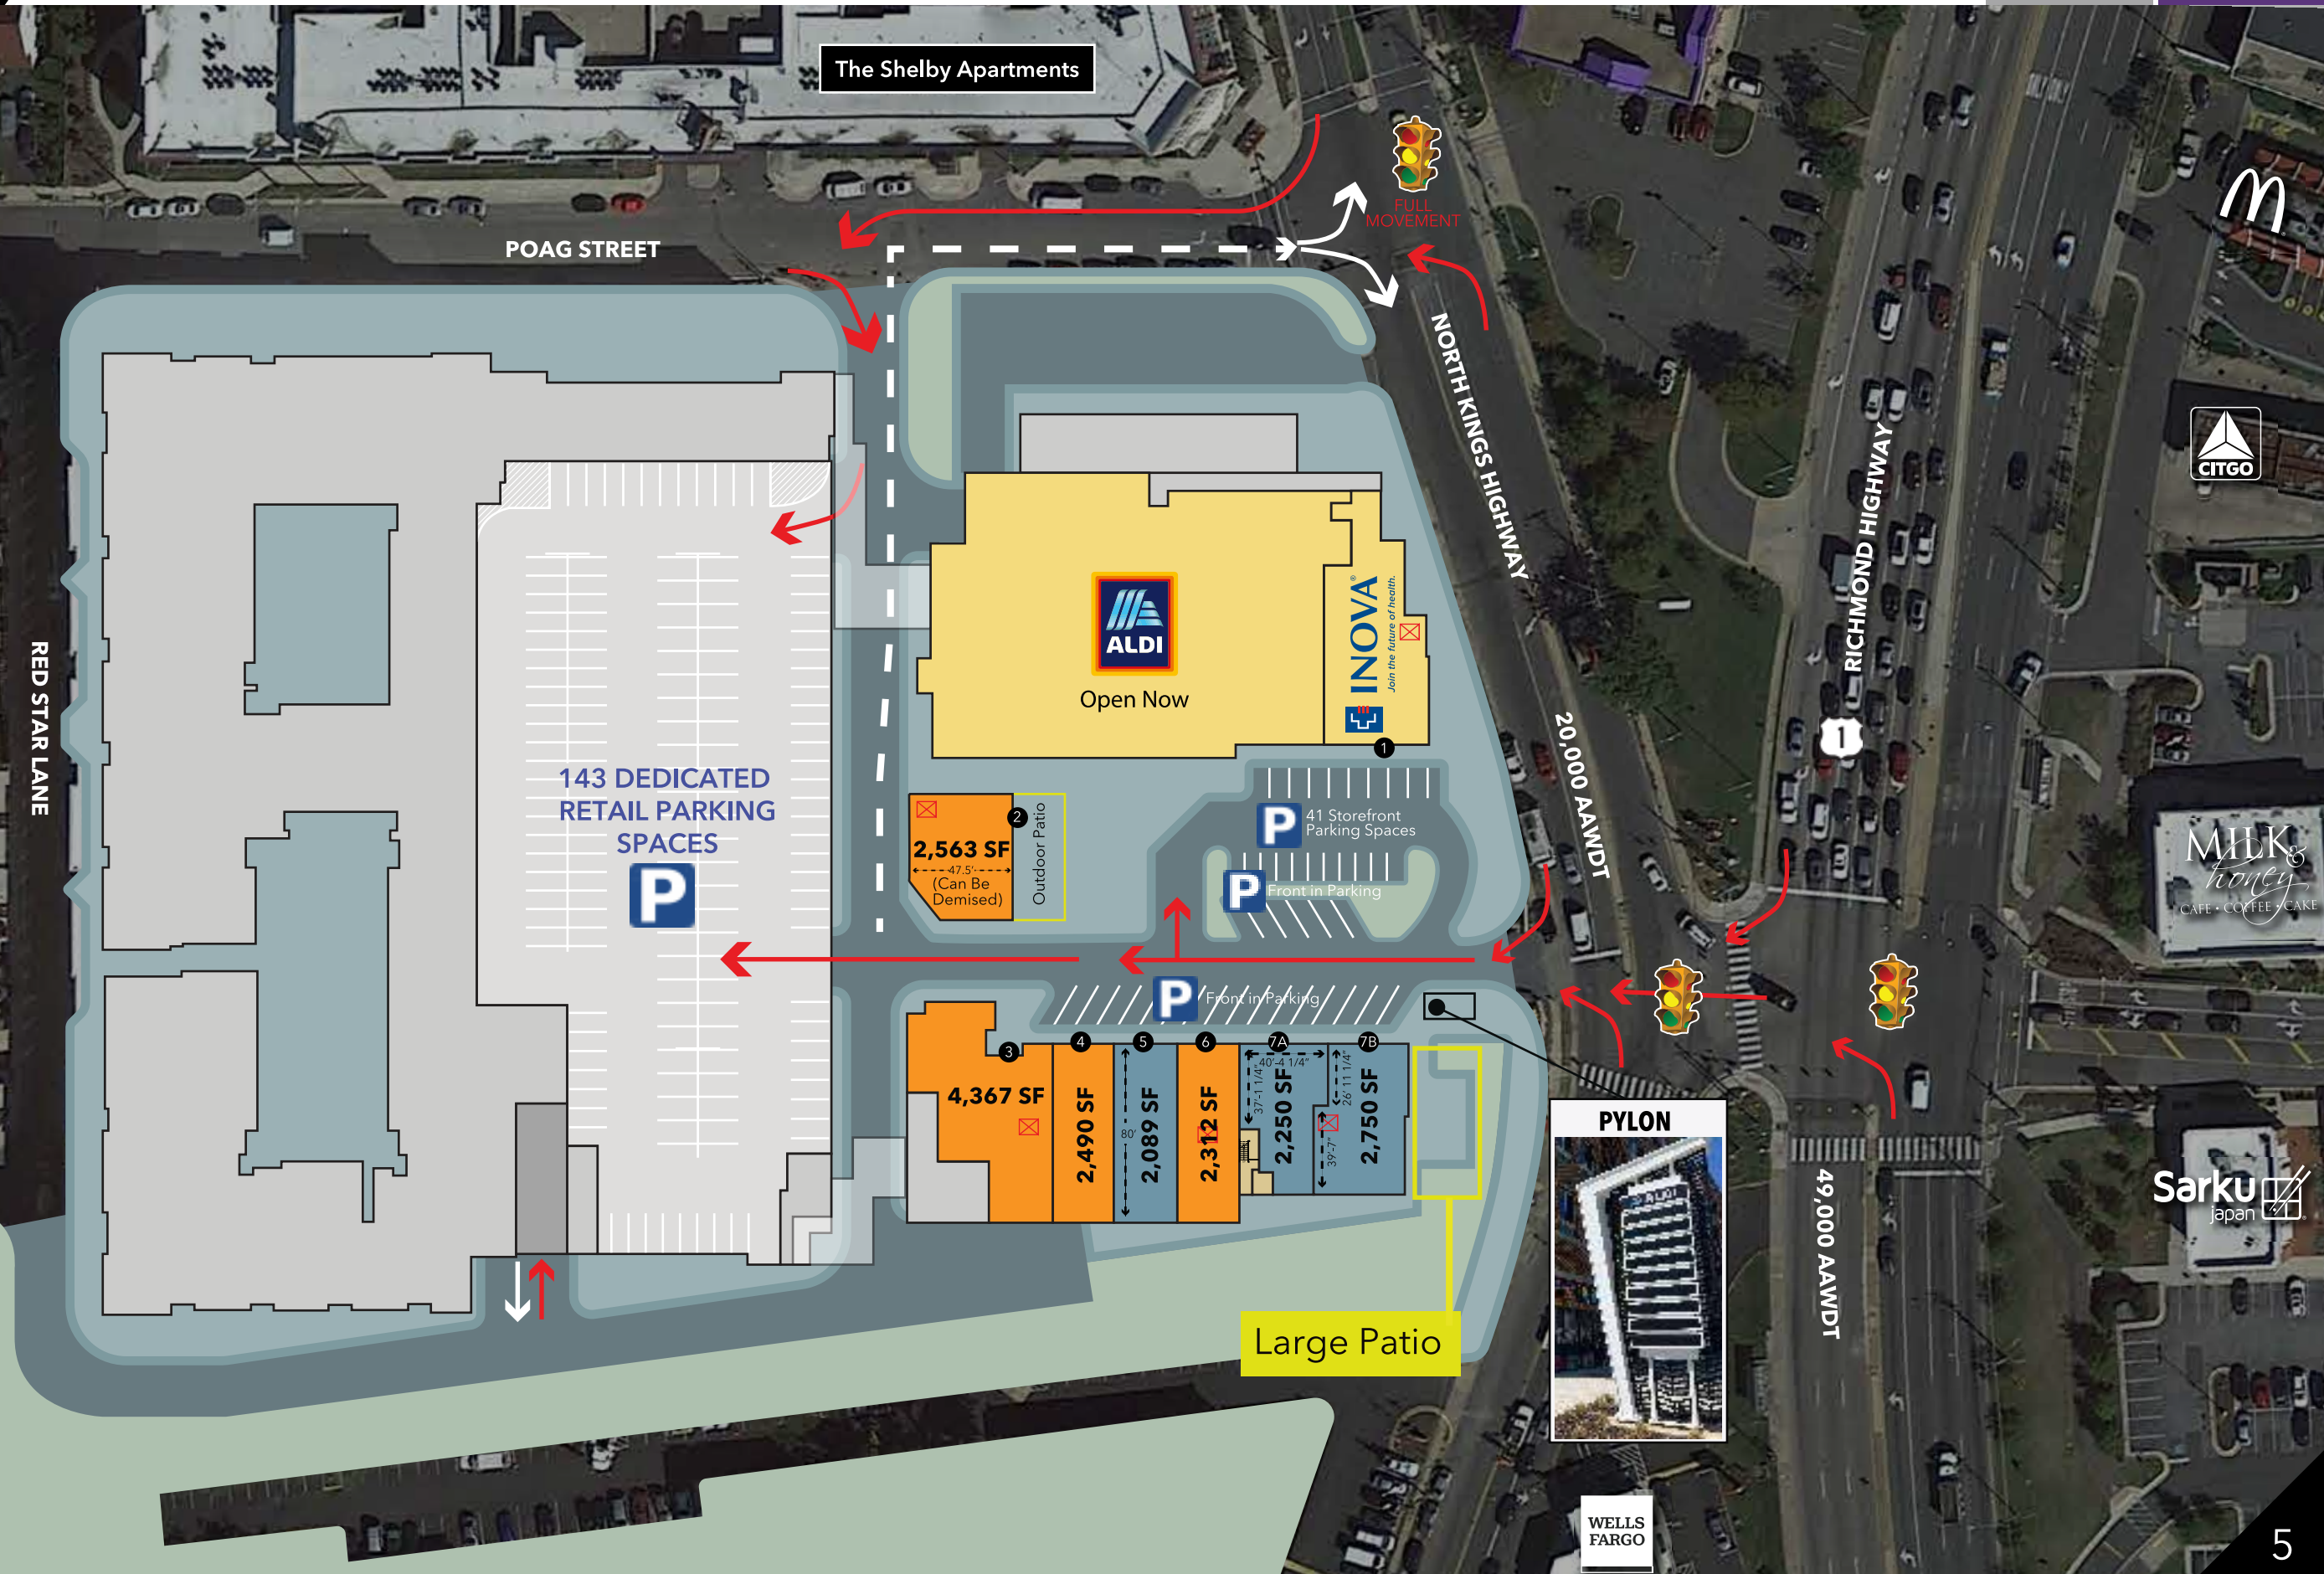

SITE PLAN

The Shelby Apartments

POAG STREET

RED STAR LANE

FULL MOVEMENT

NORTH KINGS HIGHWAY

RICHMOND HIGHWAY

20,000 AAWDT

49,000 AAWDT

143 DEDICATED RETAIL PARKING SPACES

Open Now

INOVA
Join the future of health.

2,563 SF
-47.5'
(Can Be Demised)
Outdoor Patio

41 Storefront Parking Spaces
Front in Parking

Front in Parking

4,367 SF
2,490 SF
2,089 SF
2,312 SF
2,250 SF
2,750 SF

Large Patio

PYLON

WELLS FARGO

SITE PLAN KEY

- AVAILABLE
- LEASED
- UNDER NEGOTIATION
- X GREASE EXHAUST

MILK & honey
CAFE • COFFEE • CAKE

Sarku
japan