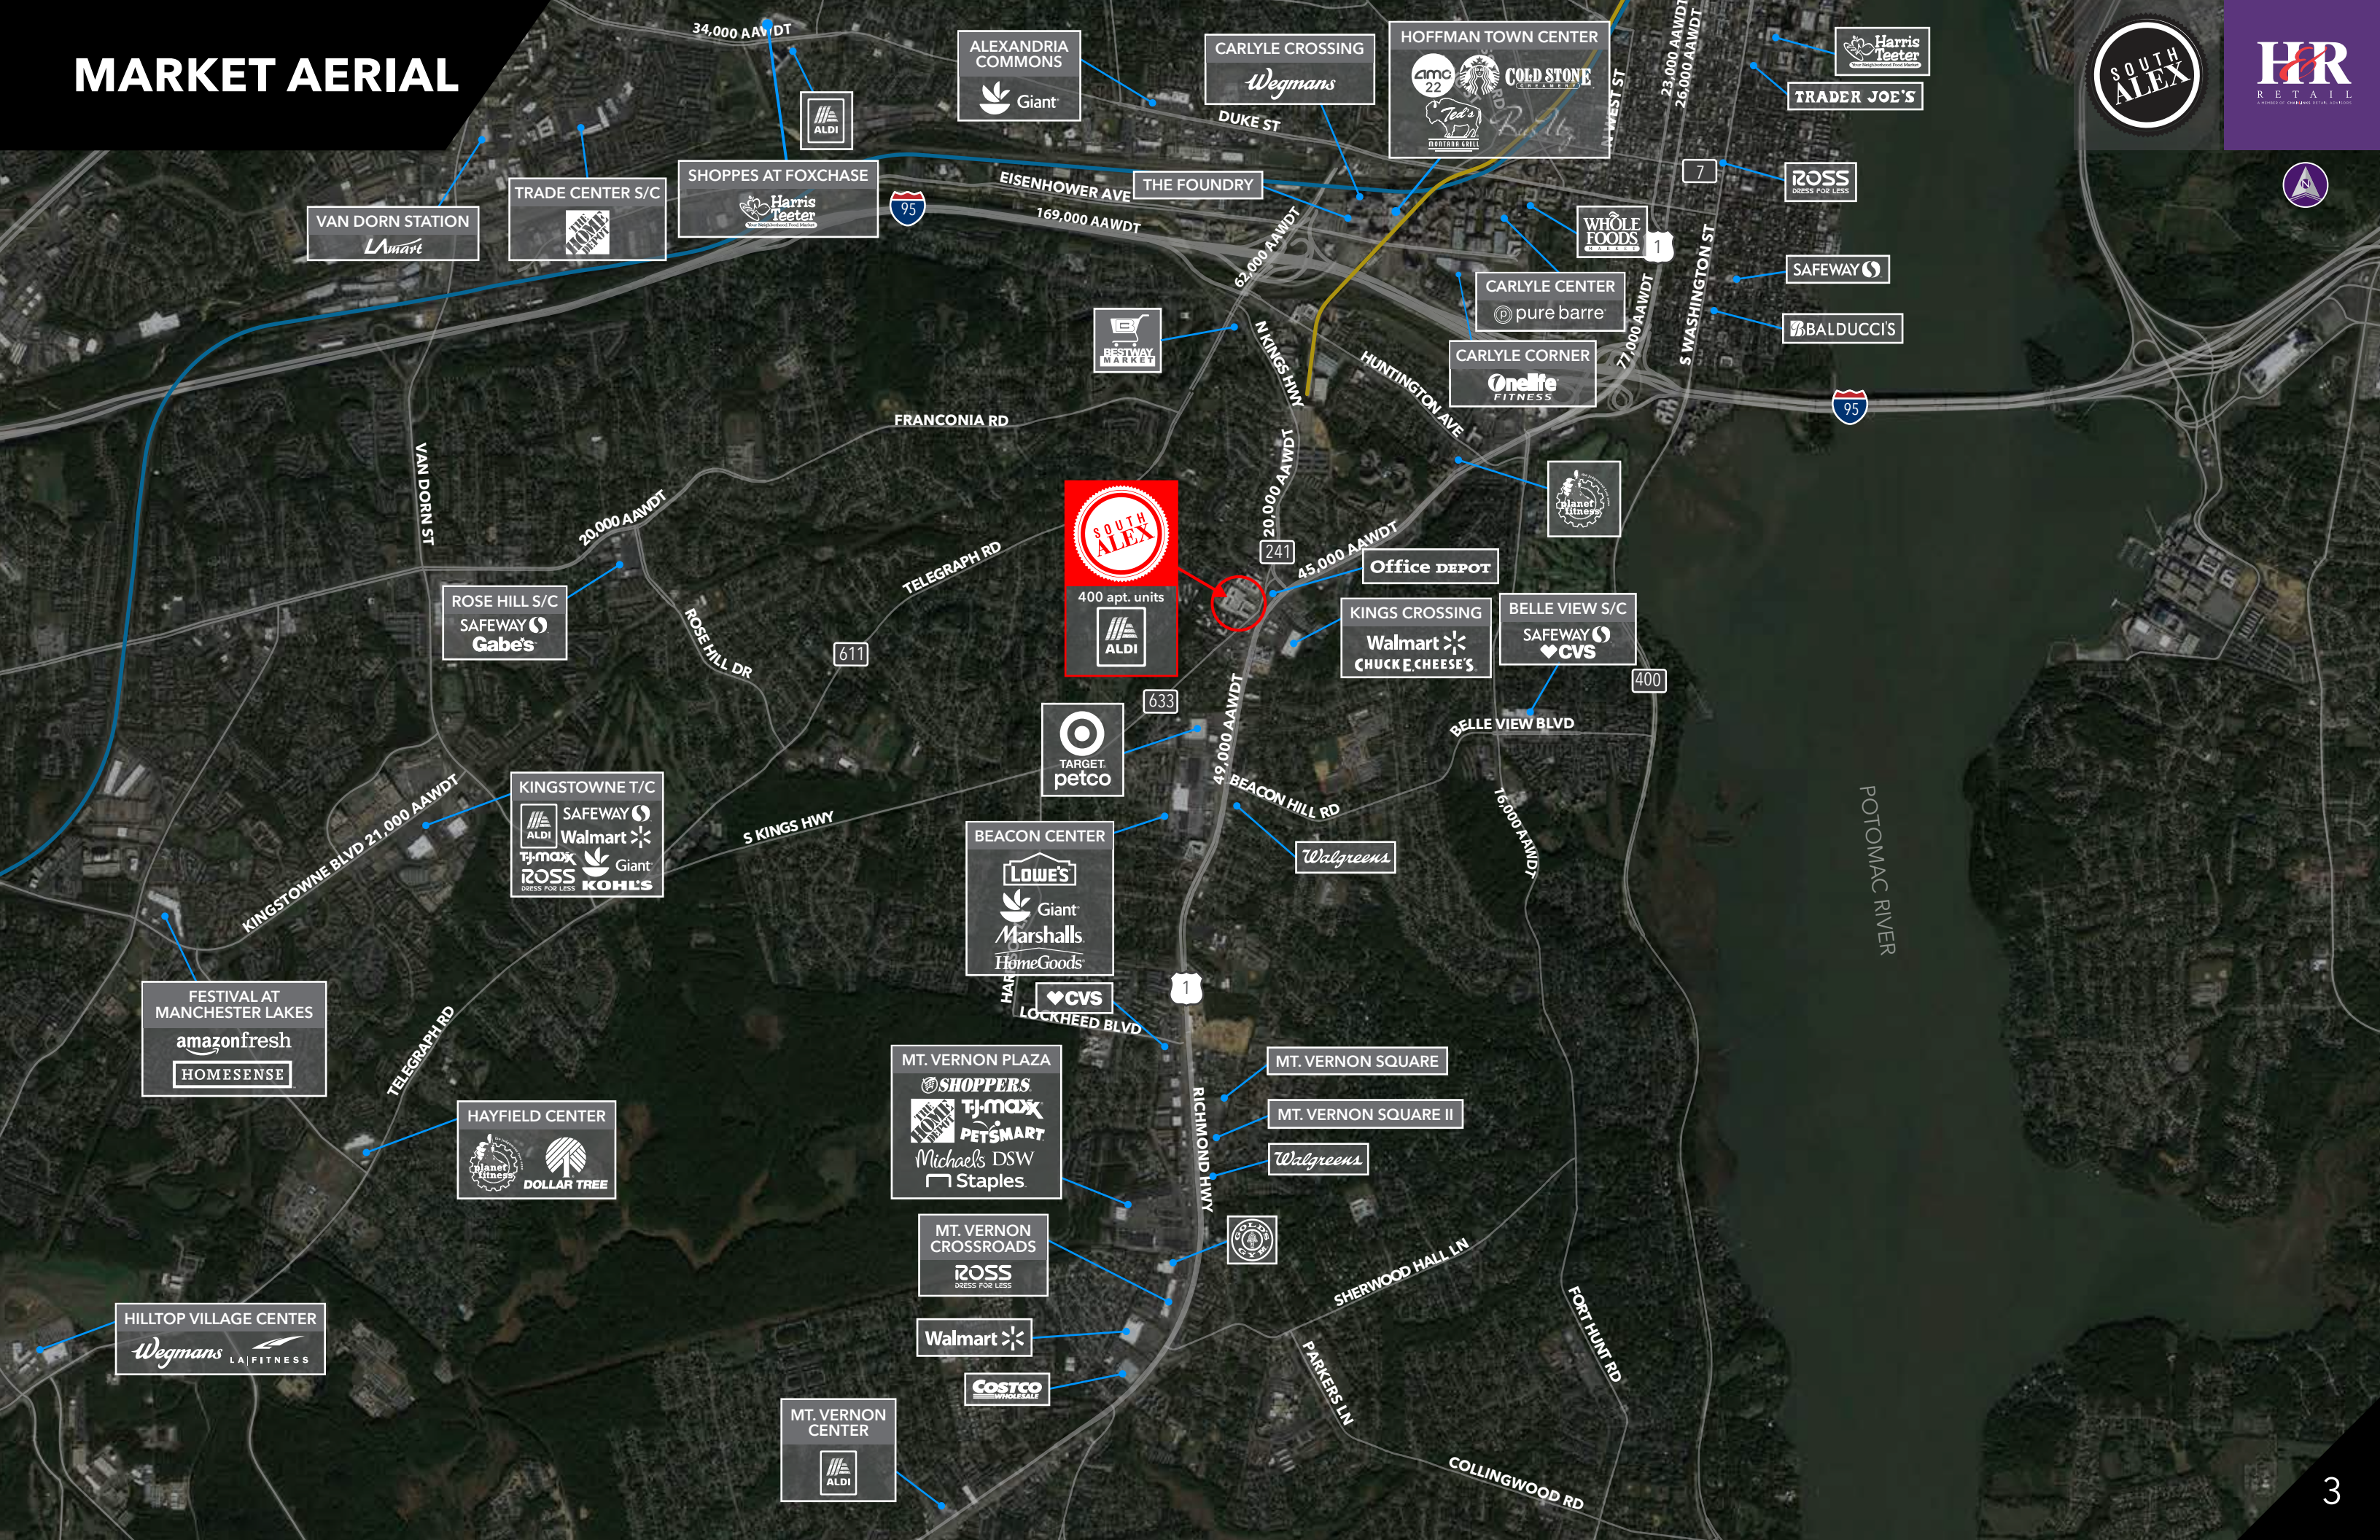

MARKET AERIAL

VAN DORN STATION
L^{MA}art

TRADE CENTER S/C
HARRIS TEETER

SHOPPES AT FOXCHASE
HARRIS TEETER

ALEXANDRIA COMMONS
Giant

CARLYLE CROSSING
Wegmans

HOFFMAN TOWN CENTER
4mc 22
COLD STONE
Ted's
MUSTARD GRILL

Harris Teeter
TRADER JOE'S

ROSS
DRESS FOR LESS

SAFeway

BALDUCCI'S

WHOLE FOODS
MARKET

CARLYLE CENTER
pure barre

CARLYLE CORNER
Onelife FITNESS

THE FOUNDRY

BESTWAY MARKET

FRANCONIA RD

SOUTH ALEX
400 apt. units
ALDI

Office DEPOT

KINGS CROSSING
Walmart
CHUCK E. CHEESE'S

BELLE VIEW S/C
SAFeway
CVS

ROSE HILL S/C
SAFeway
Gabe's

KINGSTOWNE T/C
SAFeway
Walmart
TJ-maxx
ROSS
Giant
KOHL'S

TARGET
petco

BEACON CENTER
Lowe's
Giant
Marshalls
HomeGoods

Walgreens

FESTIVAL AT MANCHESTER LAKES
amazonfresh
HOMESENSE

HAYFIELD CENTER
planet fitness
DOLLAR TREE

CVS

MT. VERNON PLAZA
SHOPPERS
TJ-maxx
PETS MARY
Michael's DSW
Staples