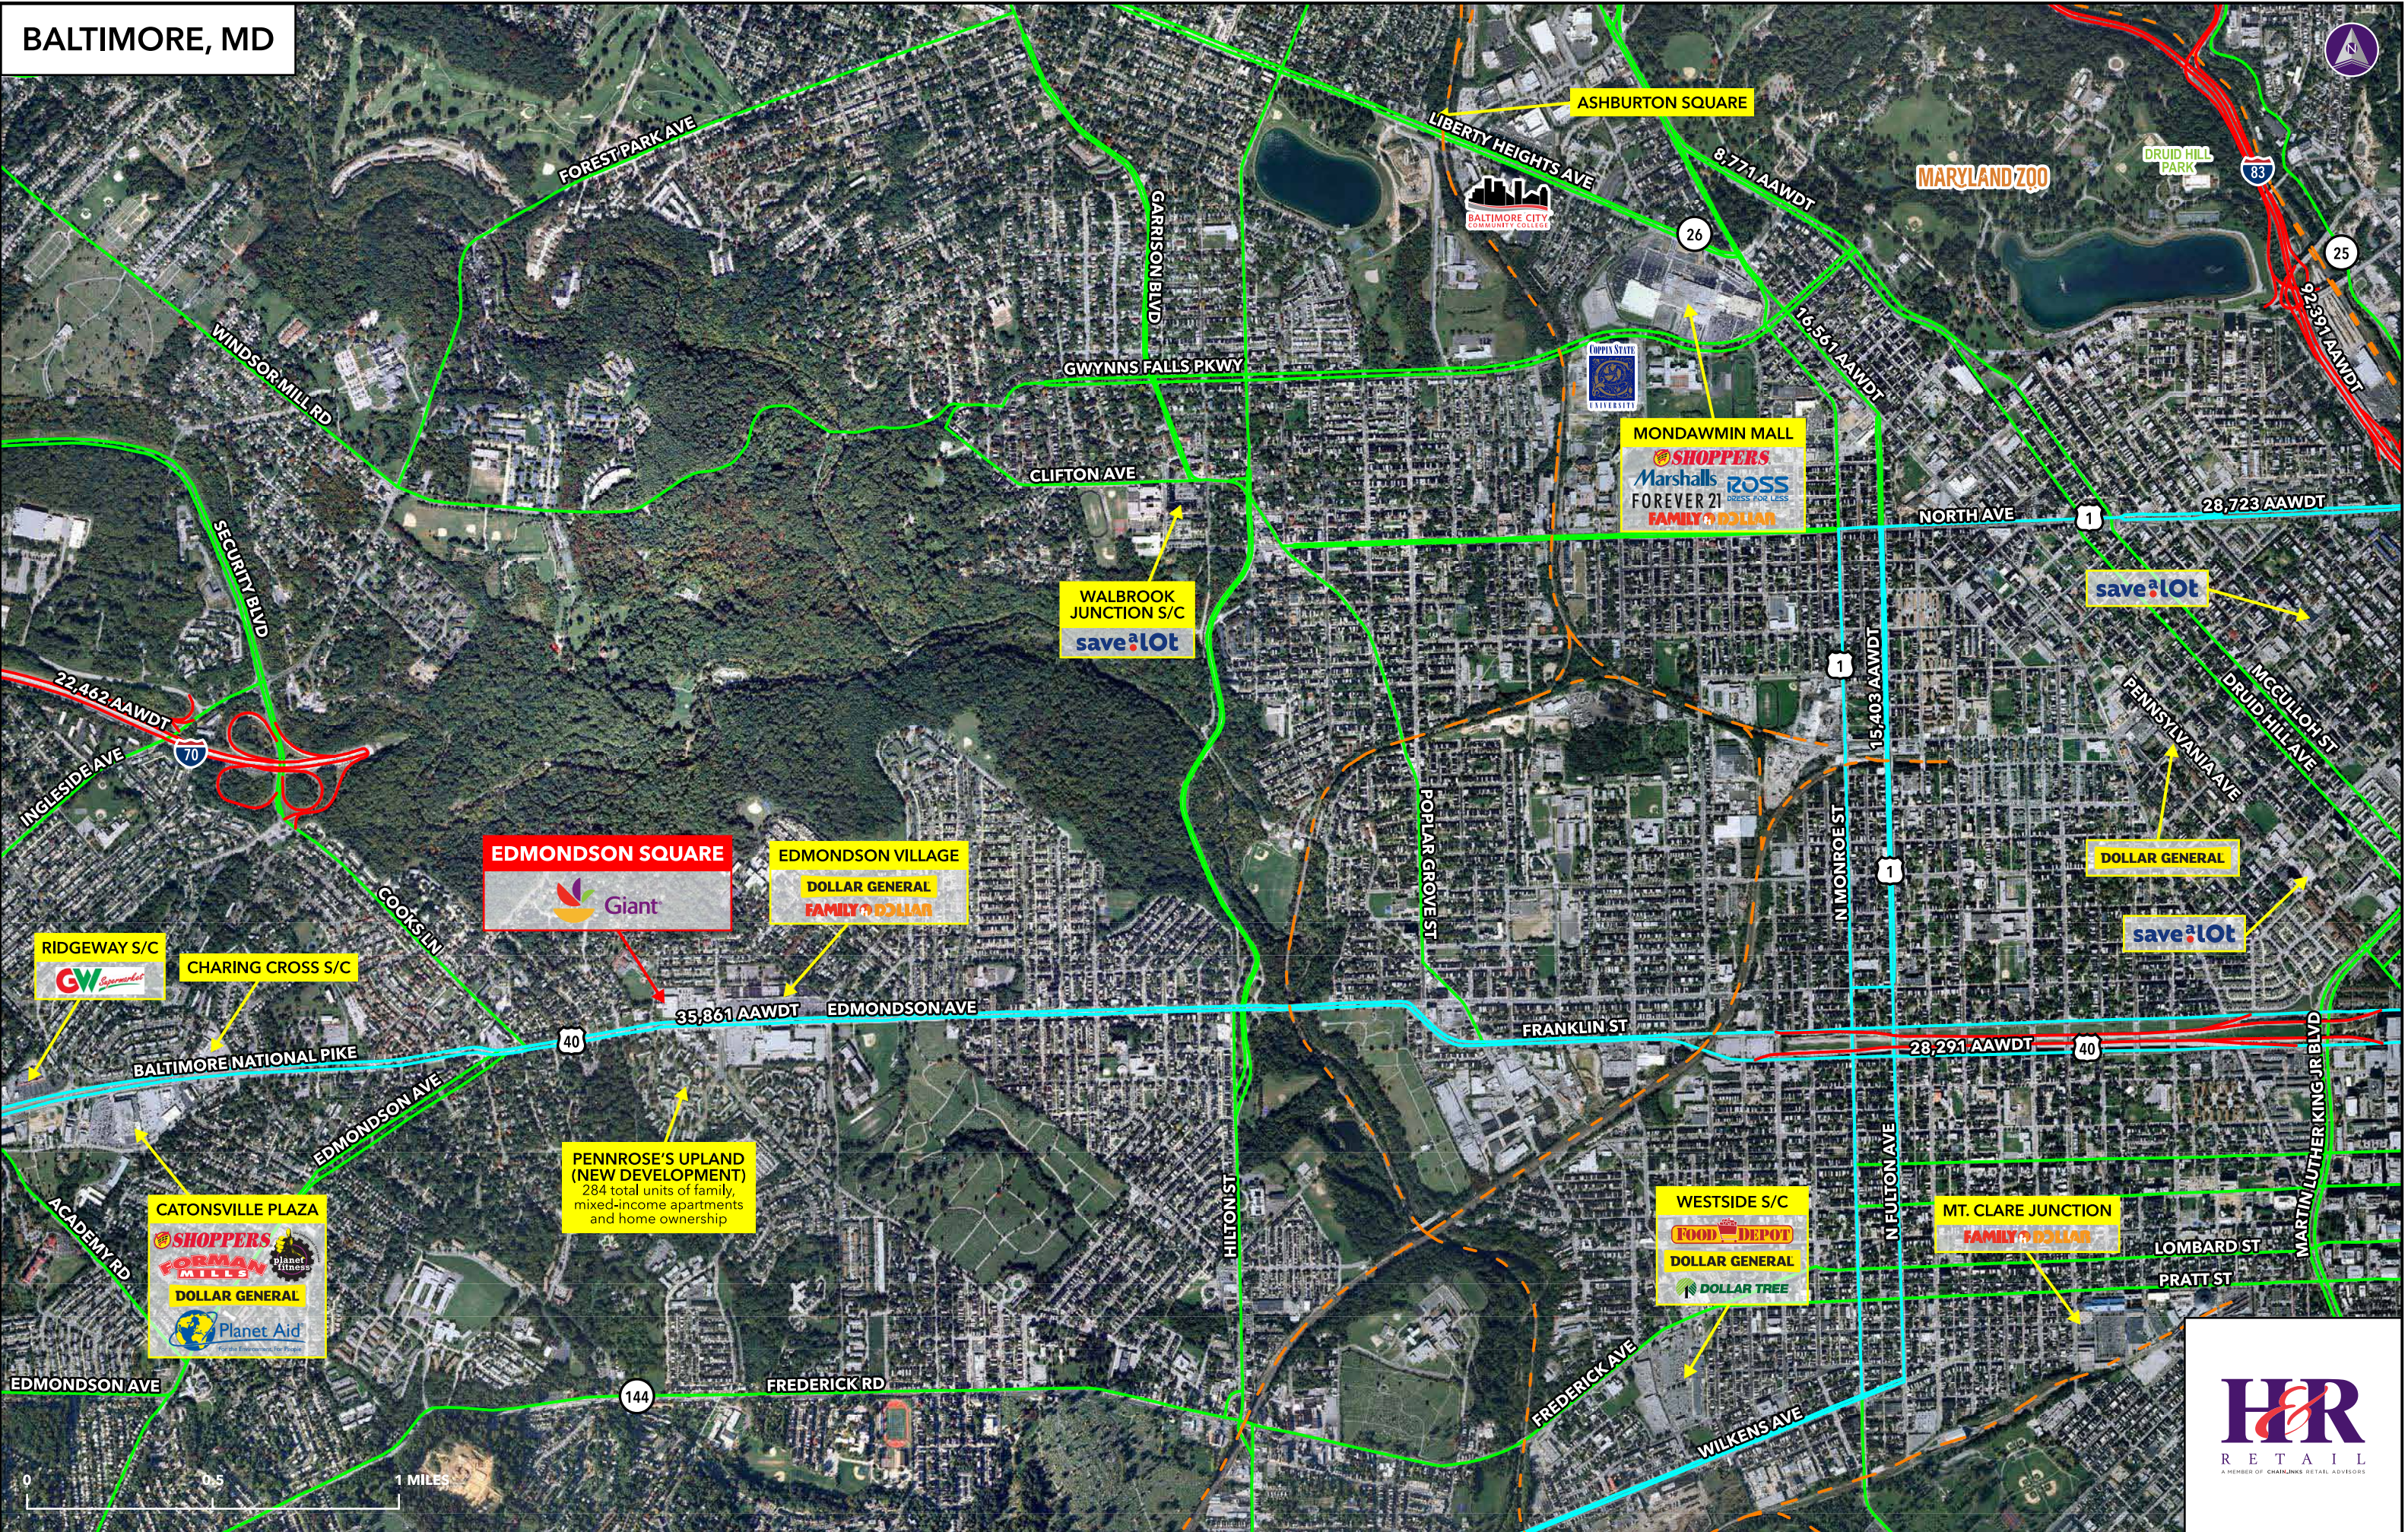

BALTIMORE, MD

EDMONDSON SQUARE
Giant

EDMONDSON VILLAGE
DOLLAR GENERAL
FAMILY DOLLAR

PENNRose'S UPLAND (NEW DEVELOPMENT)
284 total units of family, mixed-income apartments and home ownership

CATONVILLE PLAZA
SHOPPERS FORMAN MILLS planet fitness
DOLLAR GENERAL
Planet Aid For the Education For People

WESTSIDE S/C
FOOD DEPOT
DOLLAR GENERAL
DOLLAR TREE

MT. CLARE JUNCTION
FAMILY DOLLAR

MONDAWMIN MALL
SHOPPERS
Marshall's ROSS
FOREVER 21
FAMILY DOLLAR

WALBROOK JUNCTION S/C
save a lot

save a lot

DOLLAR GENERAL