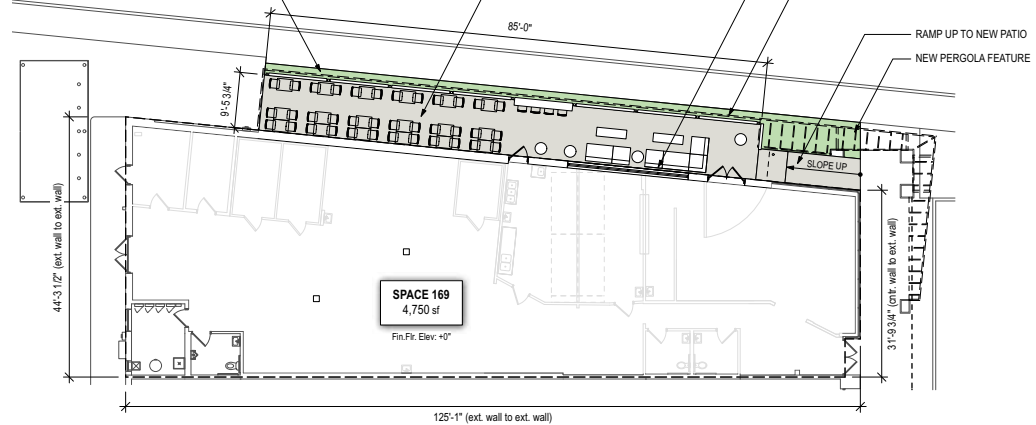

Hillwood Nails
Spa
800 SF

Hillwood Cleaners
2,000 SF

3,750 SF

AVAILABLE
4,750 SF

POTENTIAL OUTDOOR PATIO

HILLWOOD AVE

8,200 AAWDT

PYLON

DOUGLASS AVE

Site Plan Key

- Available
- Leased

0 100 FEET

CONCEPTUAL DESIGN

EXISTING

EXISTING CONDITIONS PLAN: 1/16" = 1'-0"

PROPOSED

PROPOSED PATIO CONCEPT PLAN: 1/16" = 1'-0"

NOTE: Concept only. Potential patio area to be confirmed with City