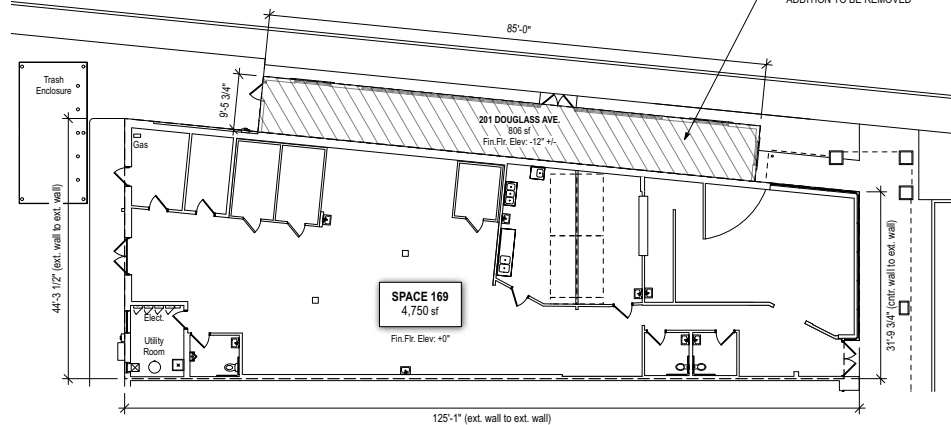

Hillwood Nails
Spa
800 SF

Hillwood Cleaners
2,000 SF

3,750 SF

AVAILABLE
4,750 SF

POTENTIAL OUTDOOR PATIO

HILLWOOD AVE

8,200 AAWDT

PYLON

DOUGLASS AVE

Site Plan Key

- Available
- Leased

0 100 FEET

CONCEPTUAL DESIGN

EXISTING

EXISTING CONDITIONS PLAN: 1/16" = 1'-0"

PROPOSED

PROPOSED PATIO CONCEPT PLAN: 1/16" = 1'-0"

NOTE: Concept only. Potential patio area to be confirmed with City