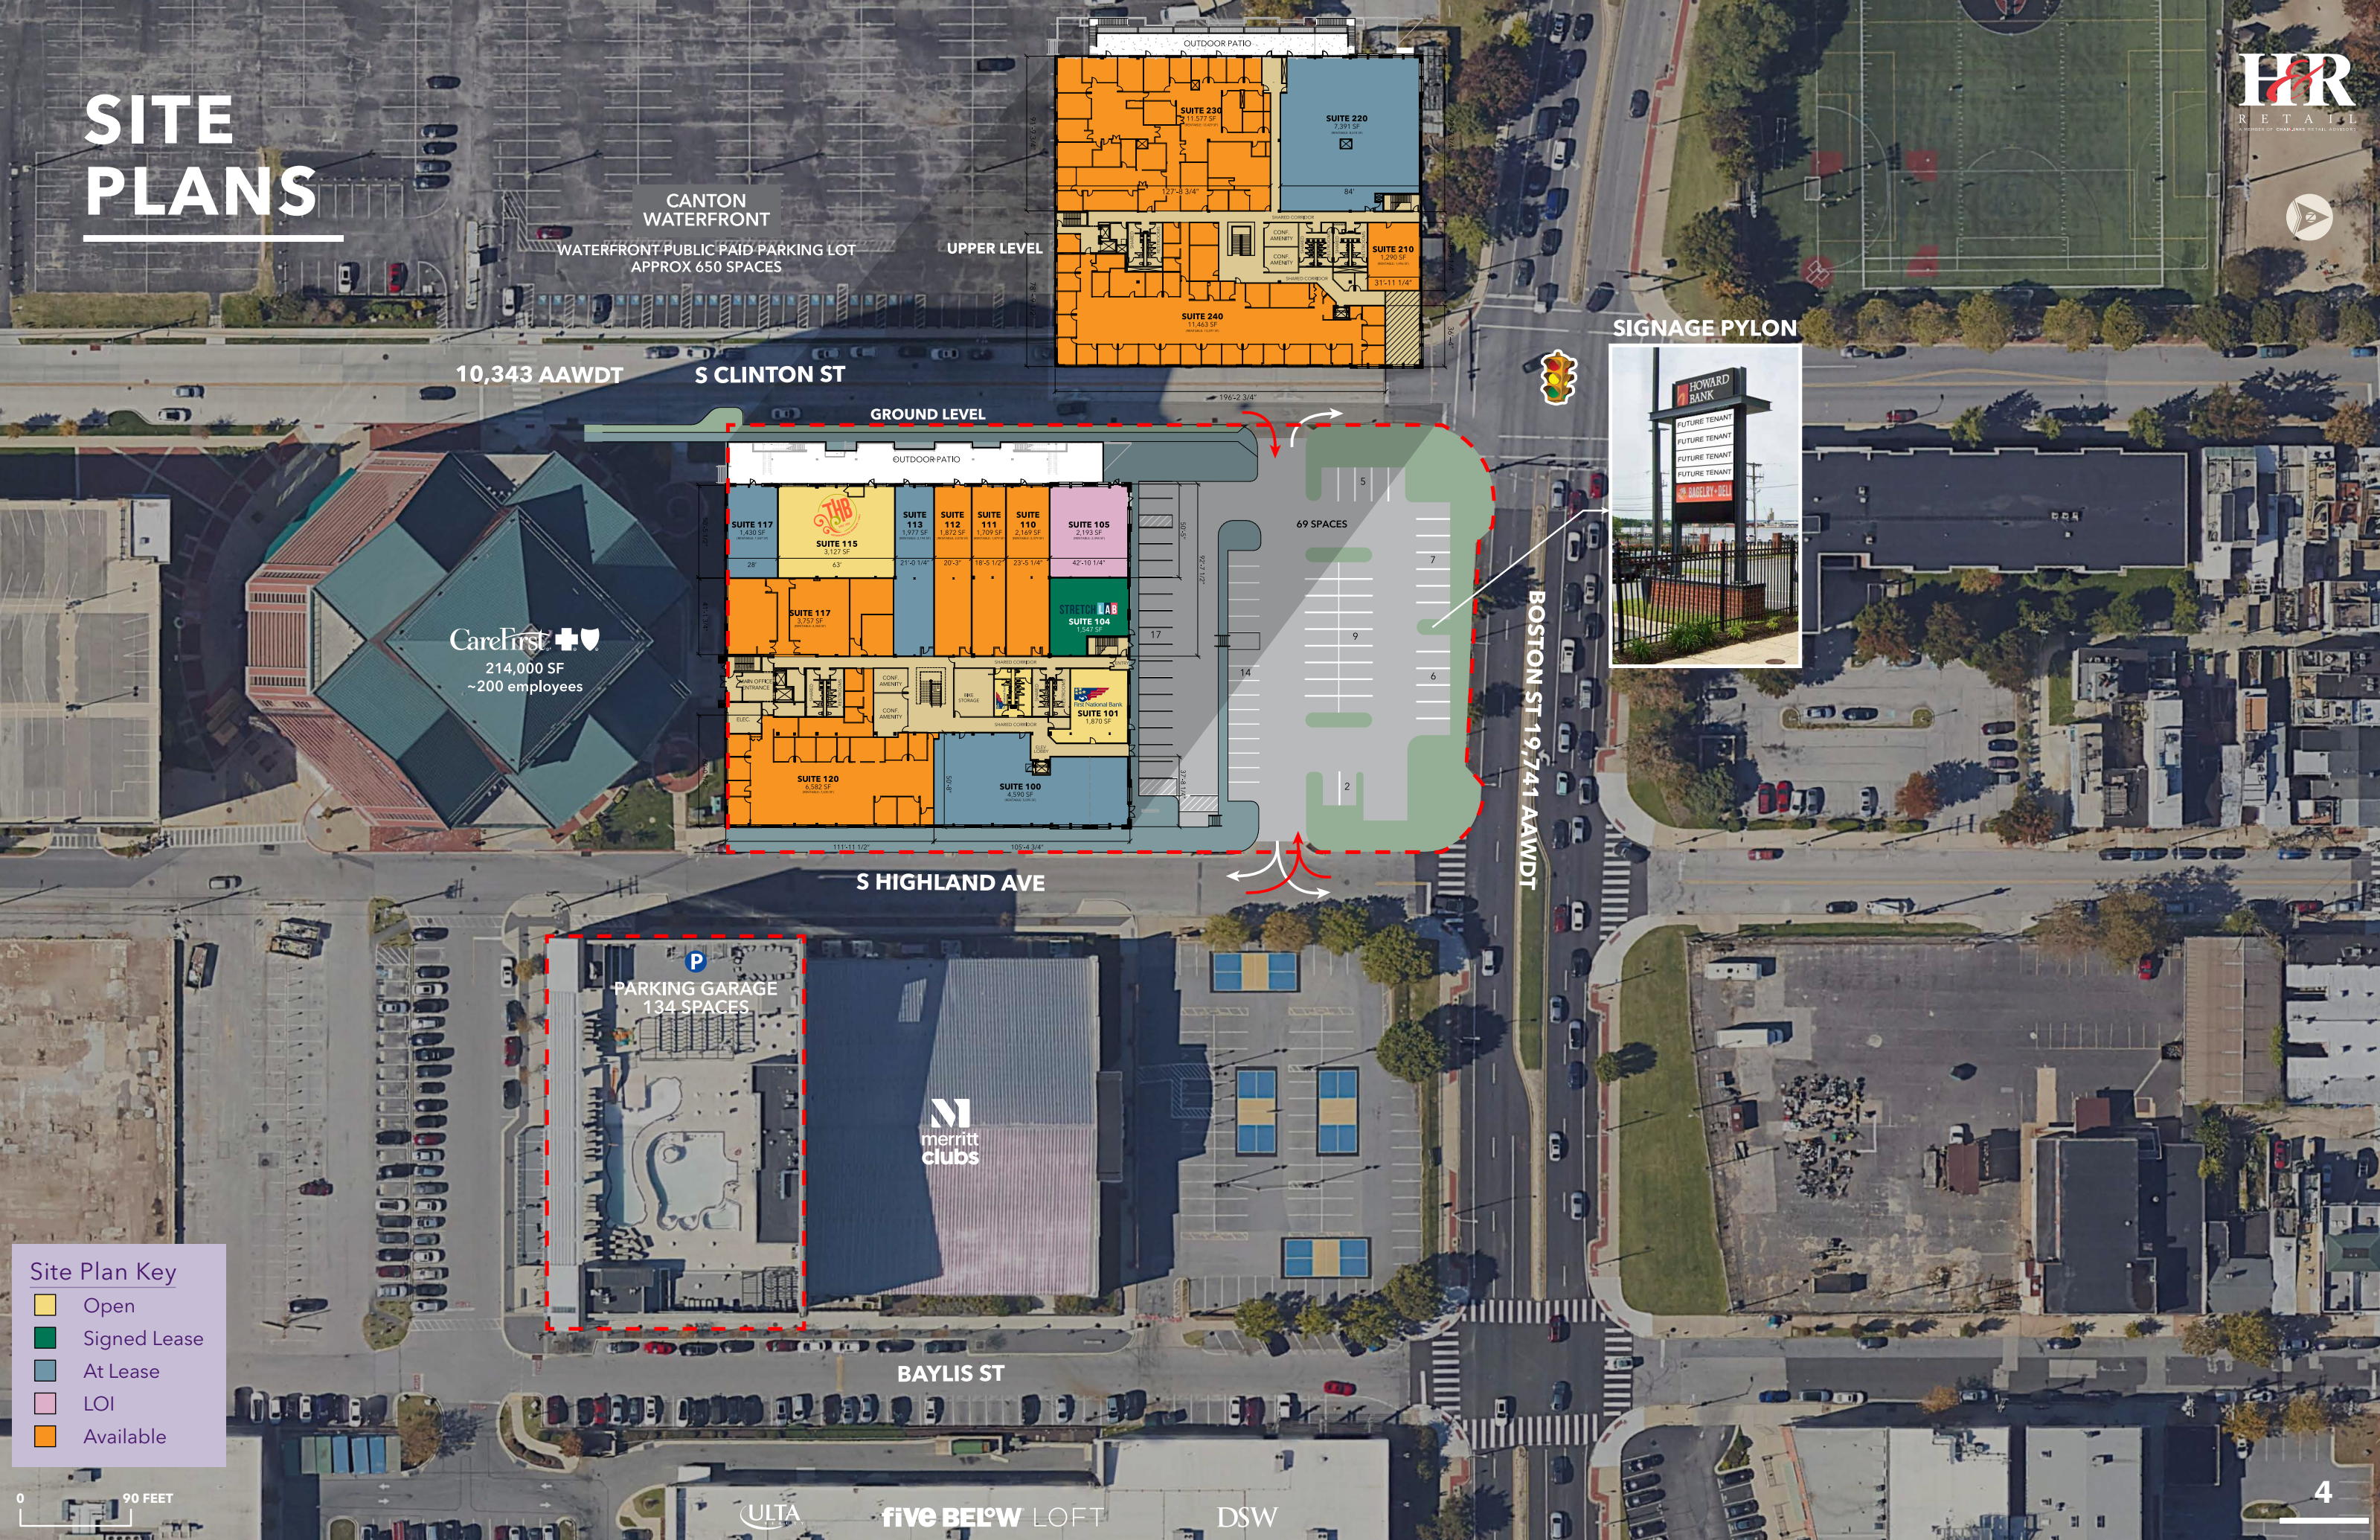

# SITE PLANS

CareFirst  
214,000 SF  
~200 employees

**Site Plan Key**

- Open
- Signed Lease
- At Lease
- LOI
- Available

0 90 FEET