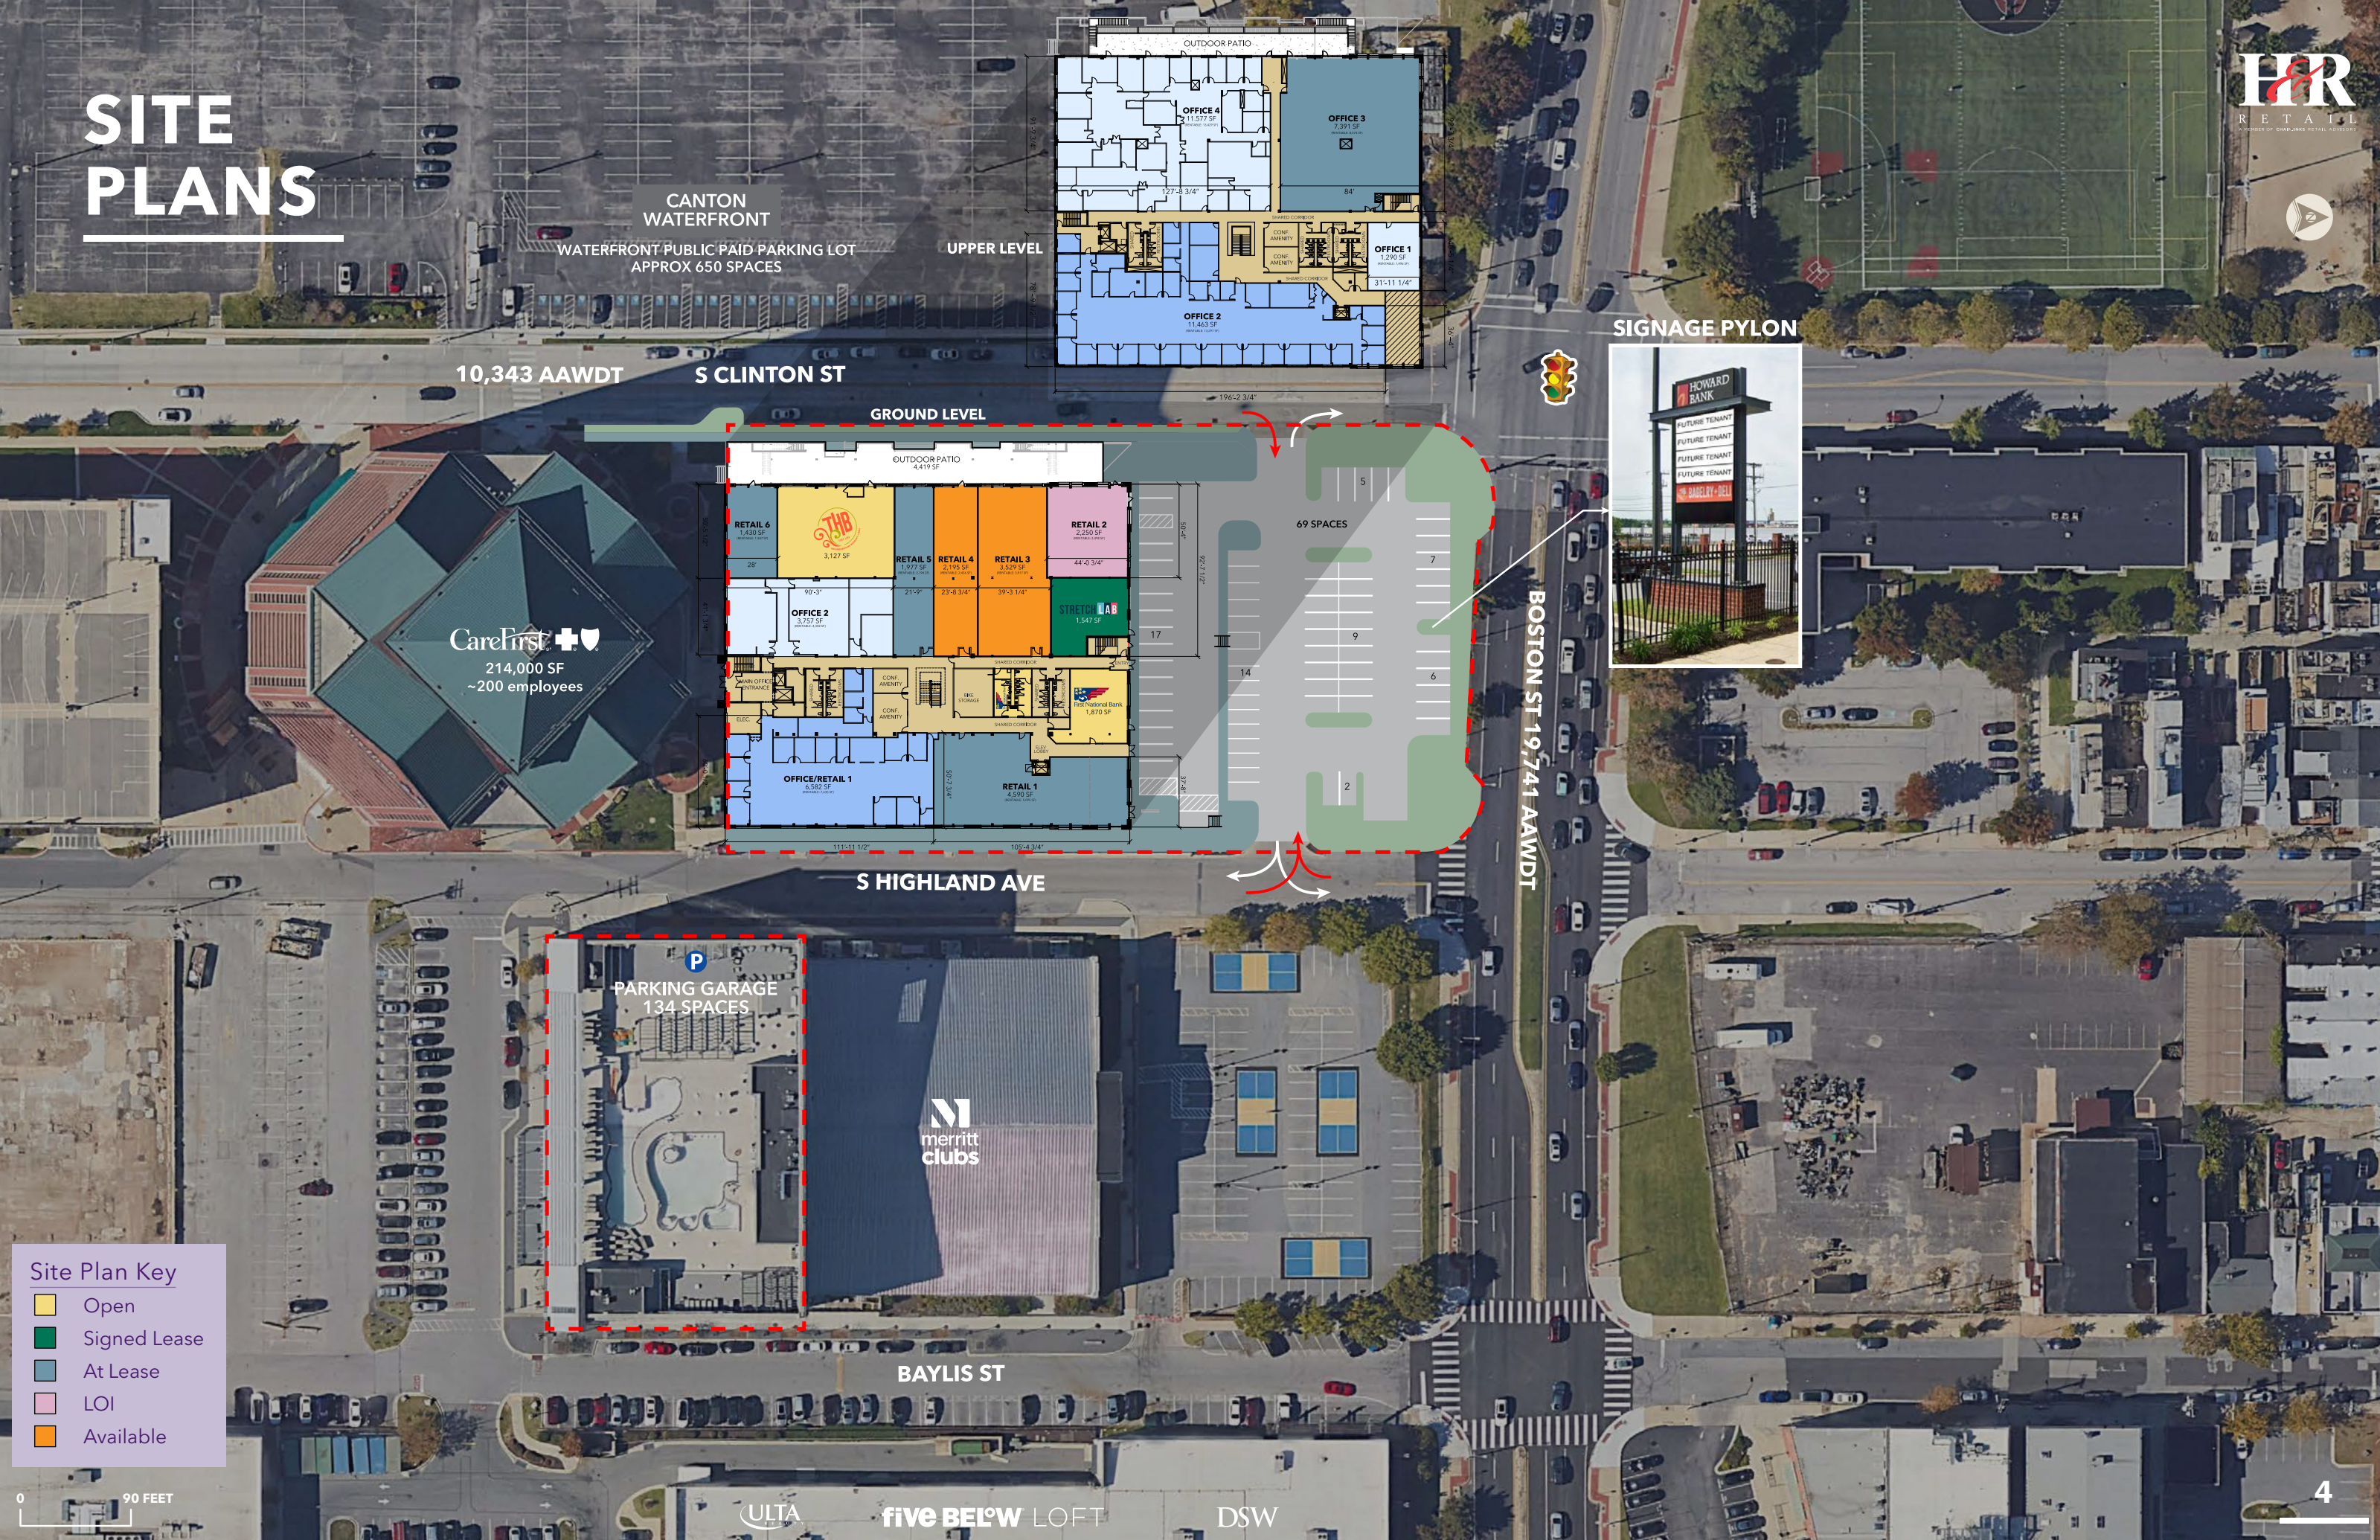

SITE PLANS

SIGNALAGE PYLON

Site Plan Key

- Open
- Signed Lease
- At Lease
- LOI
- Available

0 90 FEET