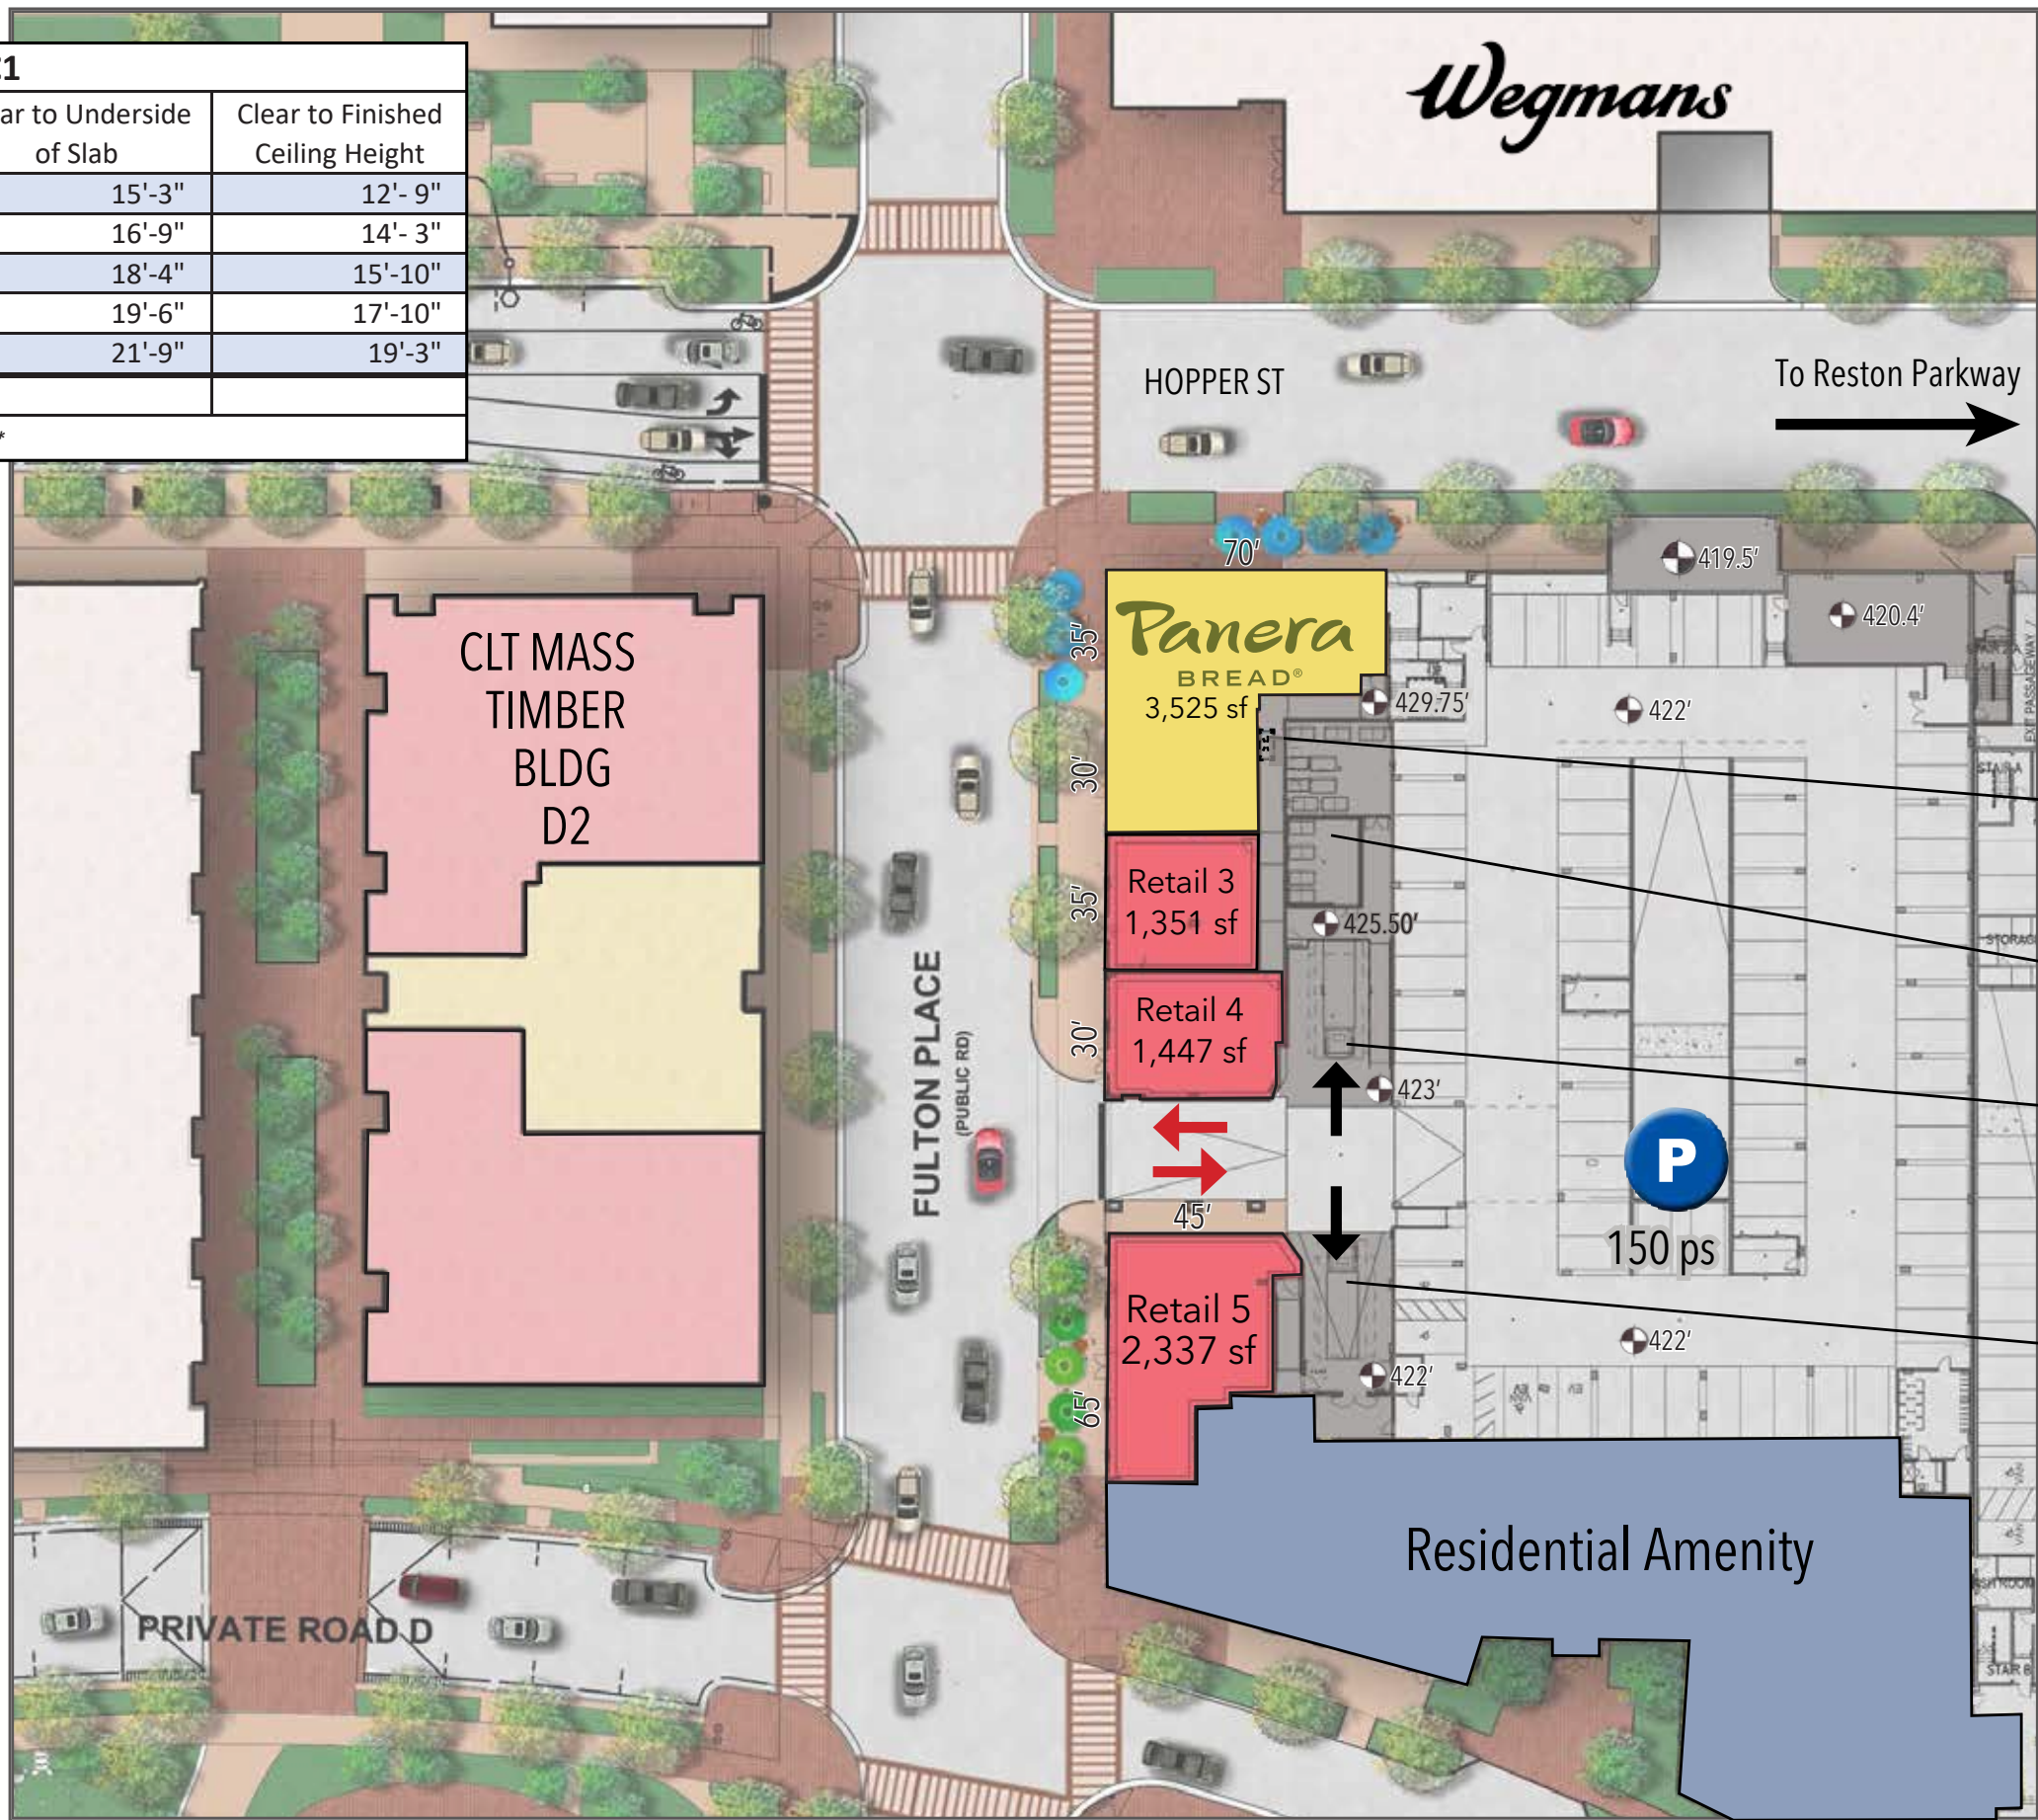

Block C1				
Space	SF	FFE	Clear to Underside of Slab	Clear to Finished Ceiling Height
Retail 1	2,280 sf	429.75'	15'-3"	12'-9"
Retail 2	1,245 sf	428.25'	16'-9"	14'-3"
Retail 3	1,351 sf	426.67'	18'-4"	15'-10"
Retail 4	1,447 sf	425.50'	19'-6"	17'-10"
Retail 5	2,337 sf	423.25'	21'-9"	19'-3"
Total sf:	8,660 sf			

all dimensions are approximate and should be verified in field

Legend

■ Retail	■ Loading
■ Residential	■ Parking
■ Restaurant	■ Leased