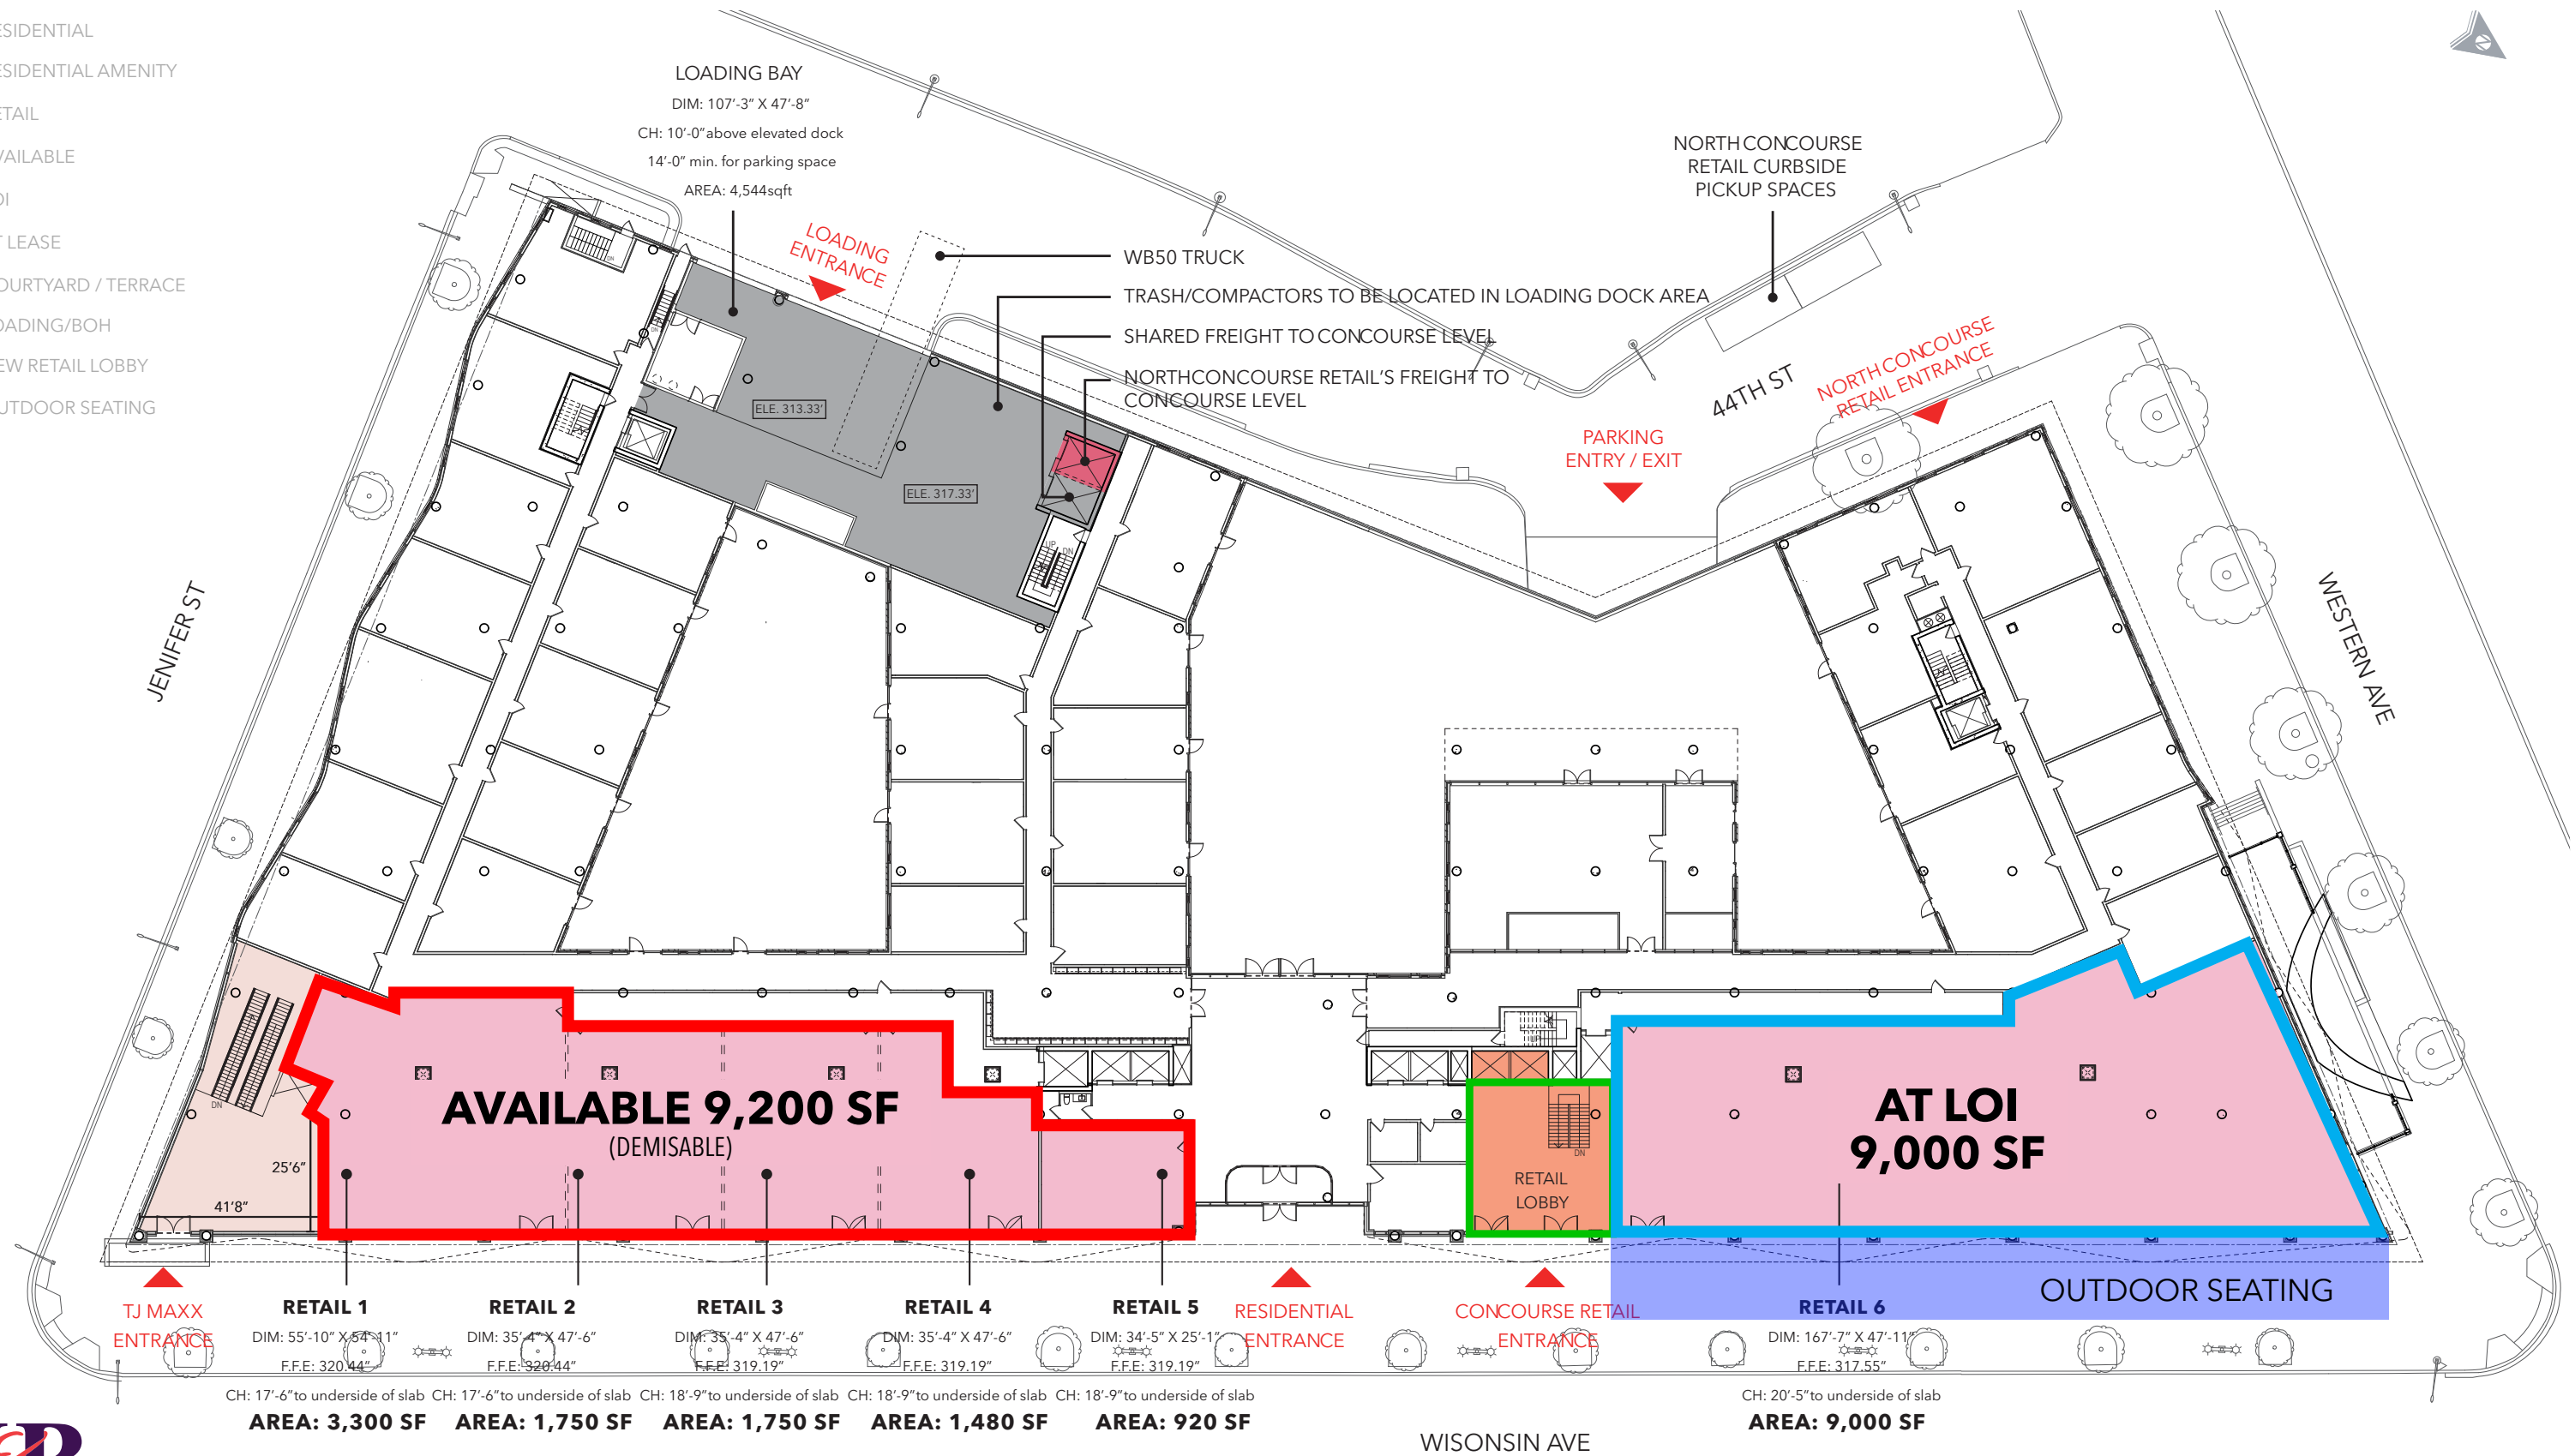

SITE PLAN

GROUND LEVEL PLAN

RETAIL, RESIDENTIAL, AND AMENITY USES

- RESIDENTIAL
- RESIDENTIAL AMENITY
- RETAIL
- AVAILABLE
- LOI
- AT LEASE
- COURTYARD / TERRACE
- LOADING/BOH
- NEW RETAIL LOBBY
- OUTDOOR SEATING

CONCOURSE LEVEL PLAN

RETAIL & BACK OF HOUSE USES

RETAIL AXONOMETRIC DIAGRAM

- TJ MAXX
- RETAIL LOBBY
- RETAIL SPACE
- RETAIL LOADING CIRCULATION
- LOADING DOCK CIRCULATION

SITE PLAN

GROUND LEVEL PLAN

RETAIL, RESIDENTIAL, AND AMENITY USES

- RESIDENTIAL
- RESIDENTIAL AMENITY
- RETAIL
- AVAILABLE
- LOI
- AT LEASE
- COURTYARD / TERRACE
- LOADING/BOH
- NEW RETAIL LOBBY
- OUTDOOR SEATING

SITE PLAN

CONCOURSE LEVEL PLAN

RETAIL & BACK OF HOUSE USES

- RESIDENTIAL
- RESIDENTIAL AMENITY
- RETAIL
- AVAILABLE
- LOI
- AT LEASE
- COURTYARD / TERRACE
- LOADING/BOH
- NEW RETAIL LOBBY
- OUTDOOR SEATING