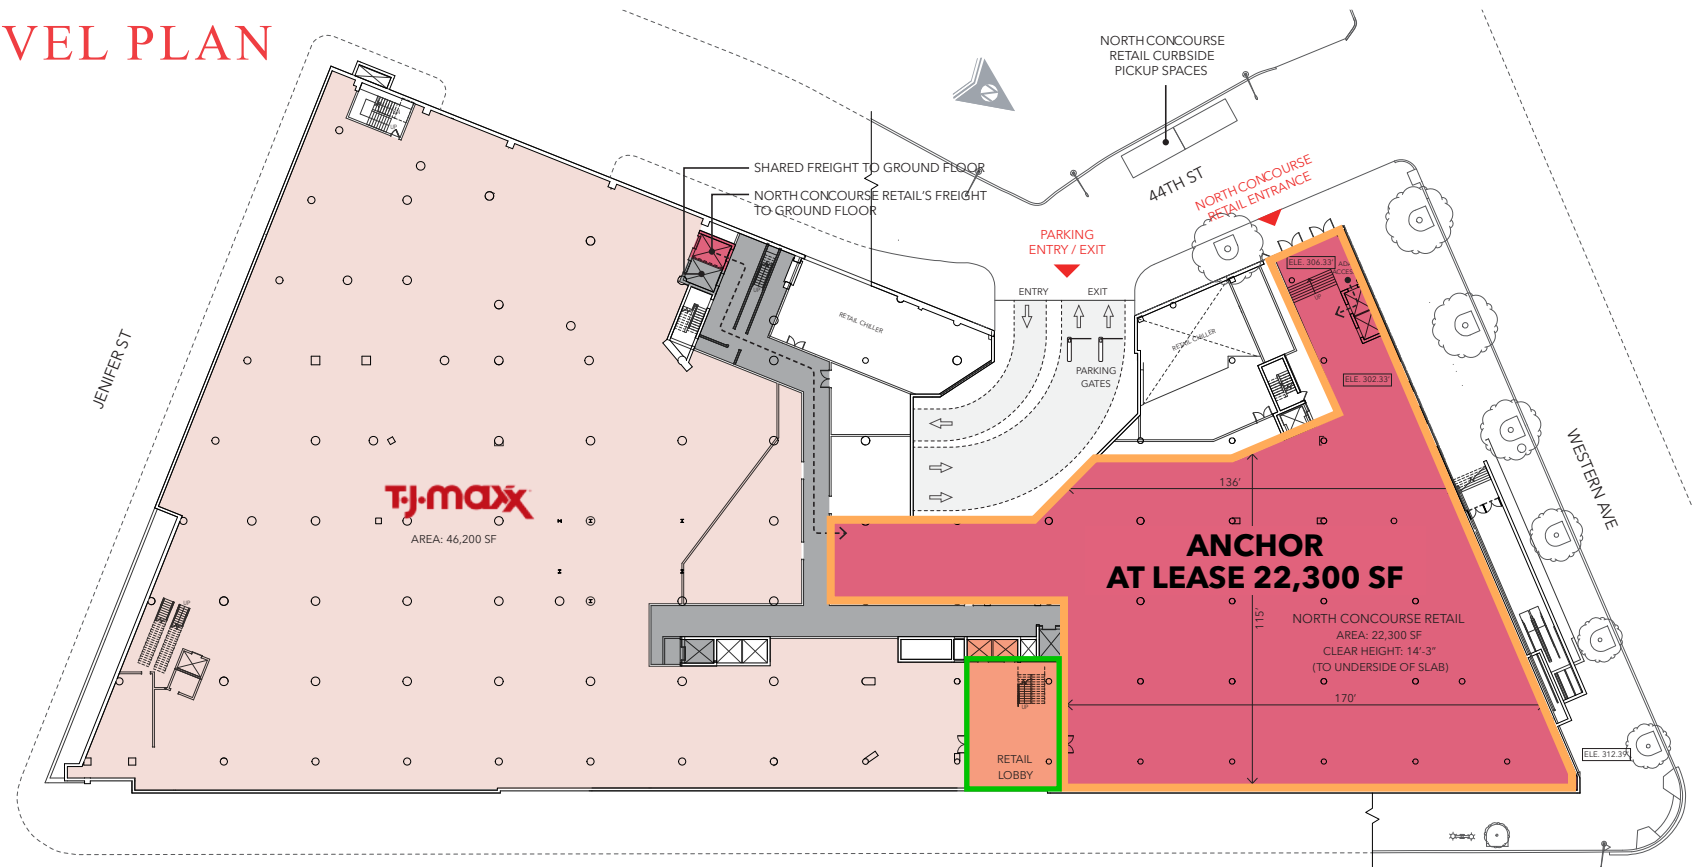

SITE PLAN

GROUND LEVEL PLAN

RETAIL, RESIDENTIAL, AND AMENITY USES

- RESIDENTIAL
- RESIDENTIAL AMENITY
- RETAIL
- AVAILABLE
- LOI
- AT LEASE
- COURTYARD / TERRACE
- LOADING/BOH
- NEW RETAIL LOBBY
- OUTDOOR SEATING

CONCOURSE LEVEL PLAN

RETAIL & BACK OF HOUSE USES

RETAIL AXONOMETRIC DIAGRAM

- TJ MAXX
- RETAIL LOBBY
- RETAIL SPACE
- RETAIL LOADING CIRCULATION
- LOADING DOCK CIRCULATION

SITE PLAN

GROUND LEVEL PLAN

RETAIL, RESIDENTIAL, AND AMENITY USES

- RESIDENTIAL
- RESIDENTIAL AMENITY
- RETAIL
- AVAILABLE
- LOI
- AT LEASE
- COURTYARD / TERRACE
- LOADING/BOH
- NEW RETAIL LOBBY
- OUTDOOR SEATING

SITE PLAN

CONCOURSE LEVEL PLAN

RETAIL & BACK OF HOUSE USES

- RESIDENTIAL
- RESIDENTIAL AMENITY
- RETAIL
- AVAILABLE
- LOI
- AT LEASE
- COURTYARD / TERRACE
- LOADING/BOH
- NEW RETAIL LOBBY
- OUTDOOR SEATING