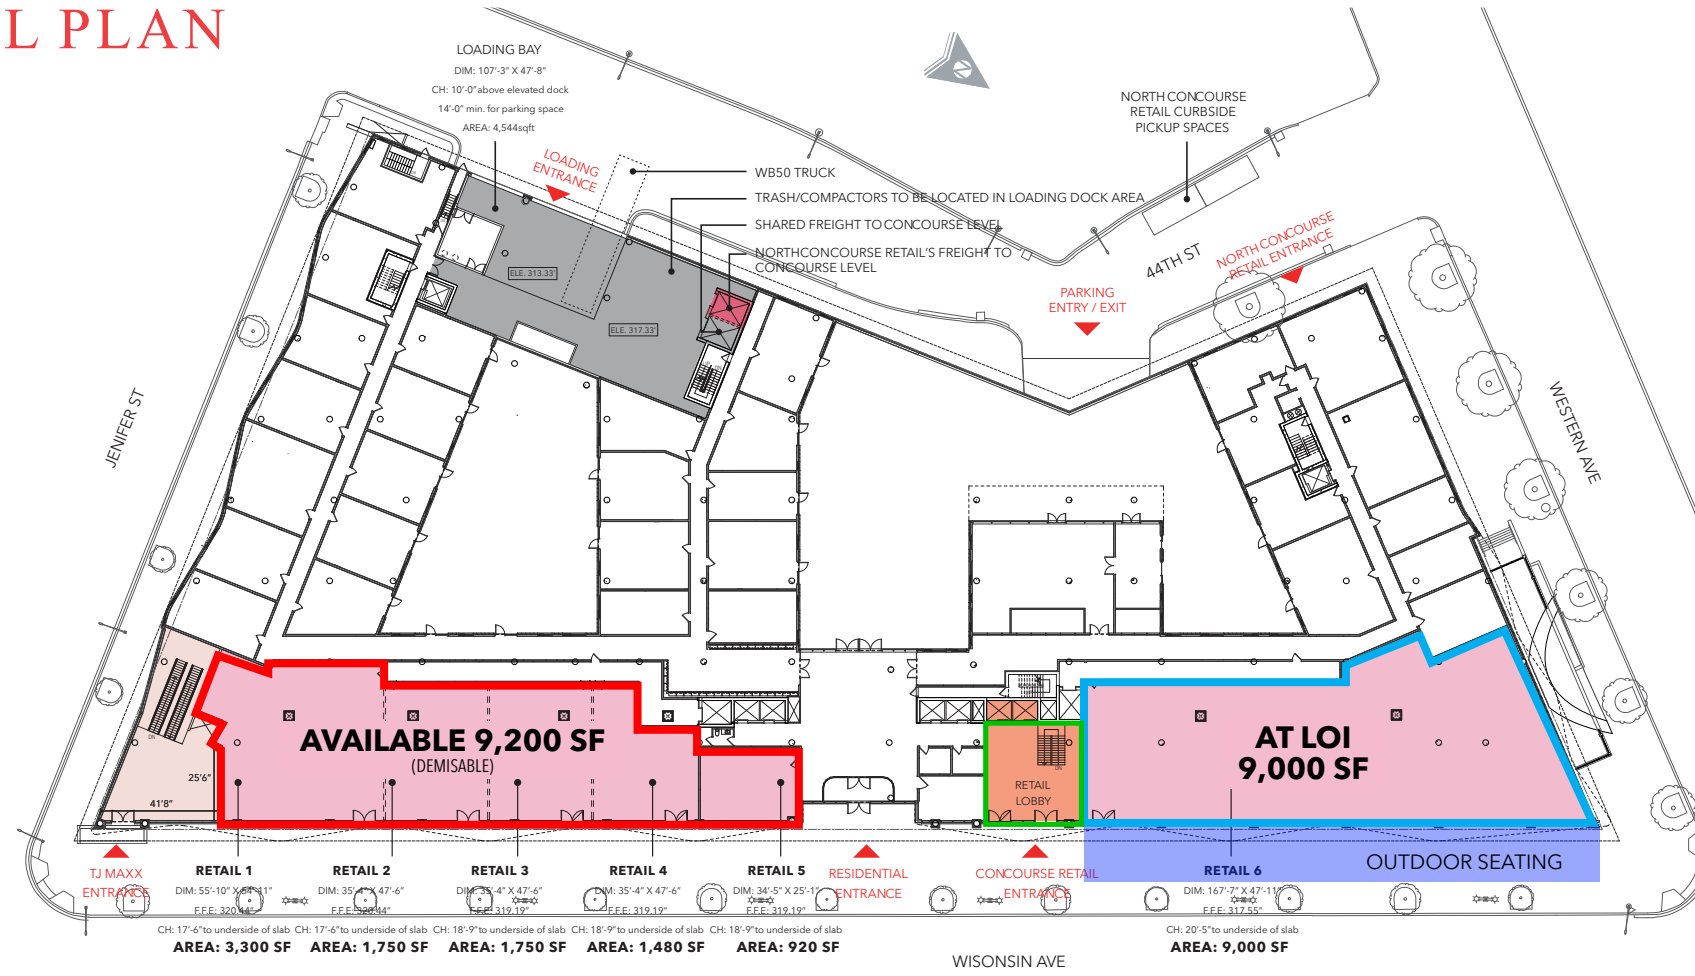

SITE PLAN

GROUND LEVEL PLAN

RETAIL, RESIDENTIAL, AND AMENITY USES

- RESIDENTIAL
- RESIDENTIAL AMENITY
- RETAIL
- AVAILABLE
- LOI
- AT LEASE
- COURTYARD / TERRACE
- LOADING/BOH
- NEW RETAIL LOBBY
- OUTDOOR SEATING

CONCOURSE LEVEL PLAN

RETAIL & BACK OF HOUSE USES

RETAIL AXONOMETRIC DIAGRAM

- TJ MAXX
- RETAIL LOBBY
- RETAIL SPACE
- RETAIL LOADING CIRCULATION
- LOADING DOCK CIRCULATION

SITE PLAN

GROUND LEVEL PLAN

RETAIL, RESIDENTIAL, AND AMENITY USES

- RESIDENTIAL
- RESIDENTIAL AMENITY
- RETAIL
- AVAILABLE
- LOI
- AT LEASE
- COURTYARD / TERRACE
- LOADING/BOH
- NEW RETAIL LOBBY
- OUTDOOR SEATING

SITE PLAN

CONCOURSE LEVEL PLAN

RETAIL & BACK OF HOUSE USES

- RESIDENTIAL
- RESIDENTIAL AMENITY
- RETAIL
- AVAILABLE
- LOI
- AT LEASE
- COURTYARD / TERRACE
- LOADING/BOH
- NEW RETAIL LOBBY
- OUTDOOR SEATING