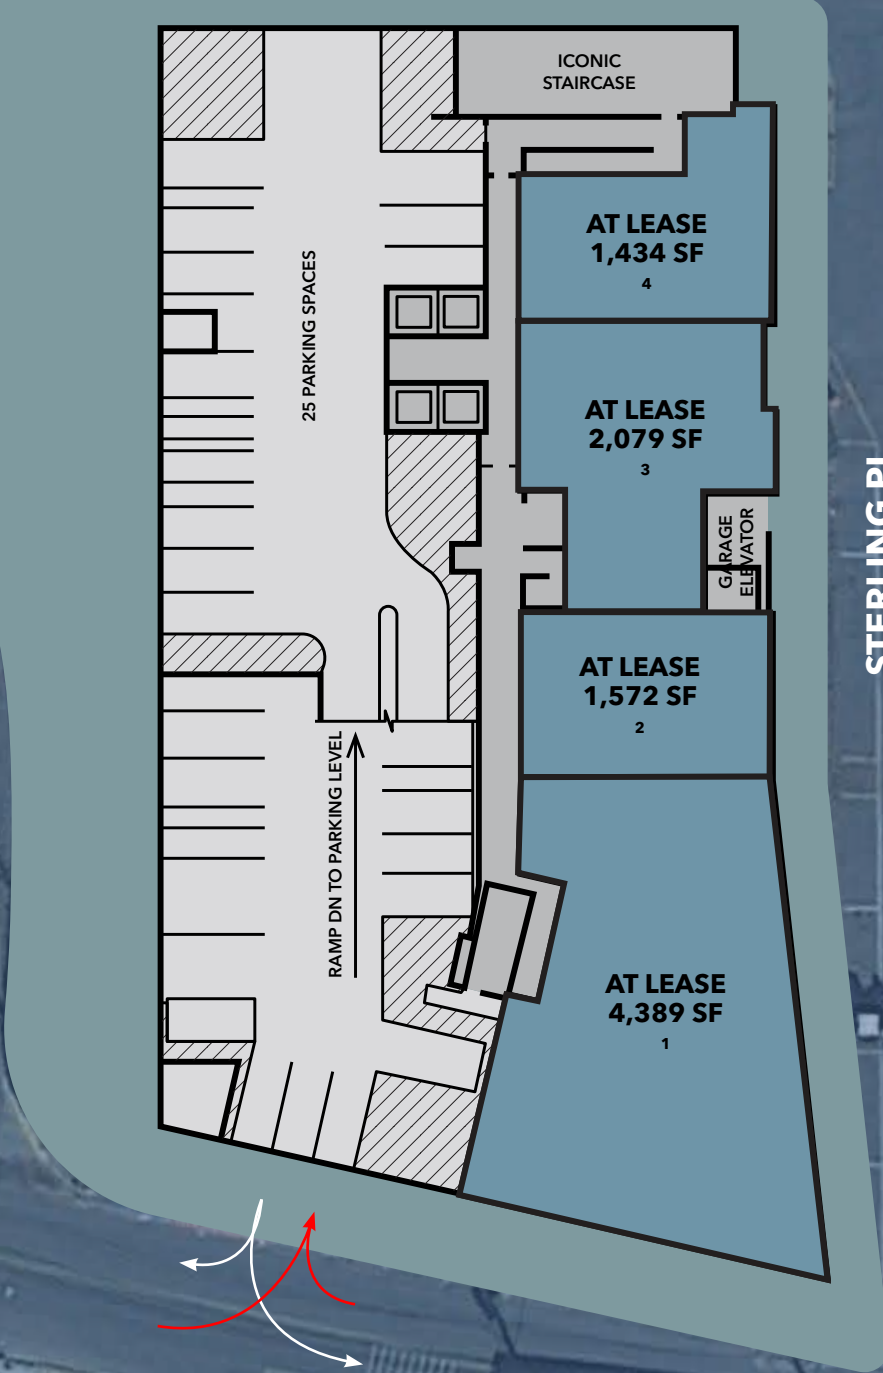

LEHIGH RD

STERLING PL

KNOX RD

BALTIMORE AVE

24,550 AAWDT

Site Plan Key

- Available
- Leased
- At Lease