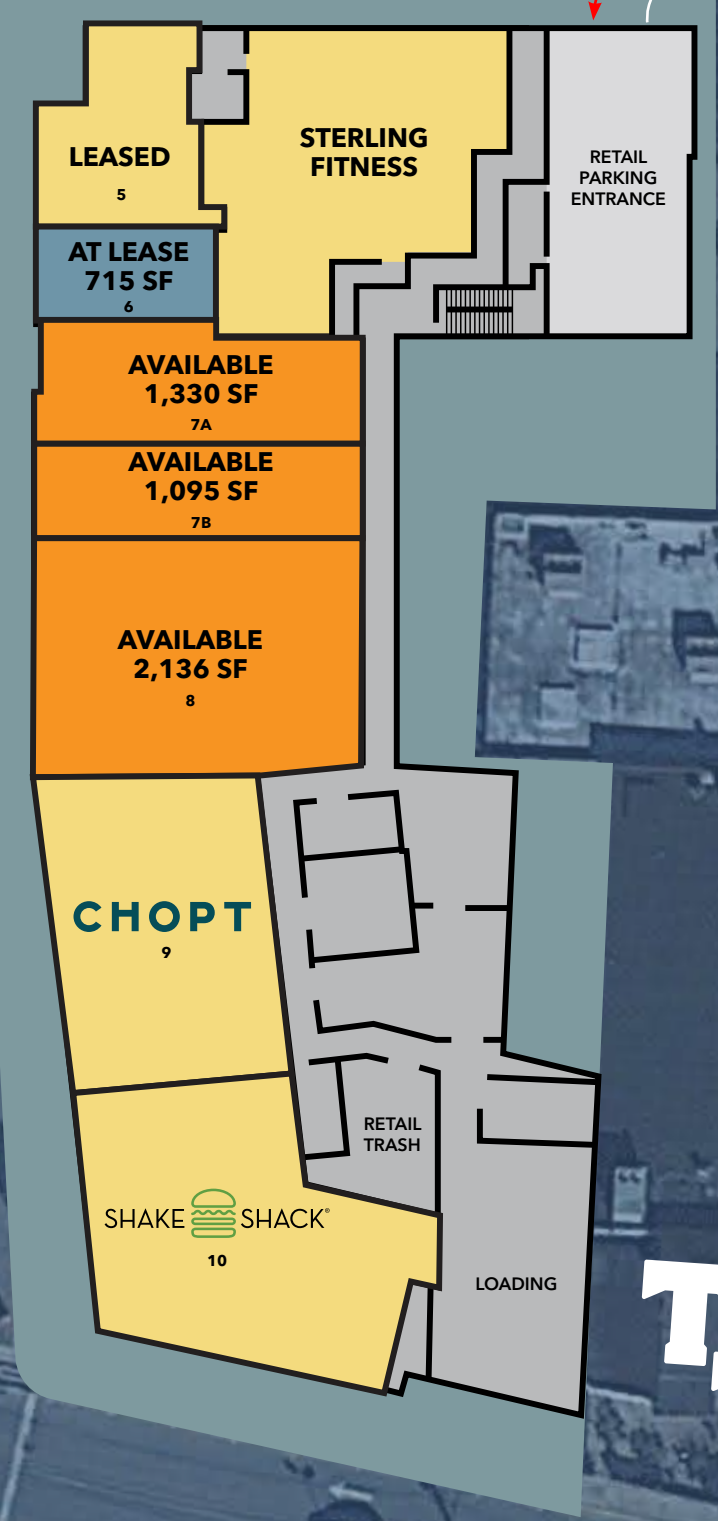

LEHIGH RD

STERLING PL

KNOX RD

BALTIMORE AVE

24,550 AAWDT

Site Plan Key

- Available
- Leased
- At Lease