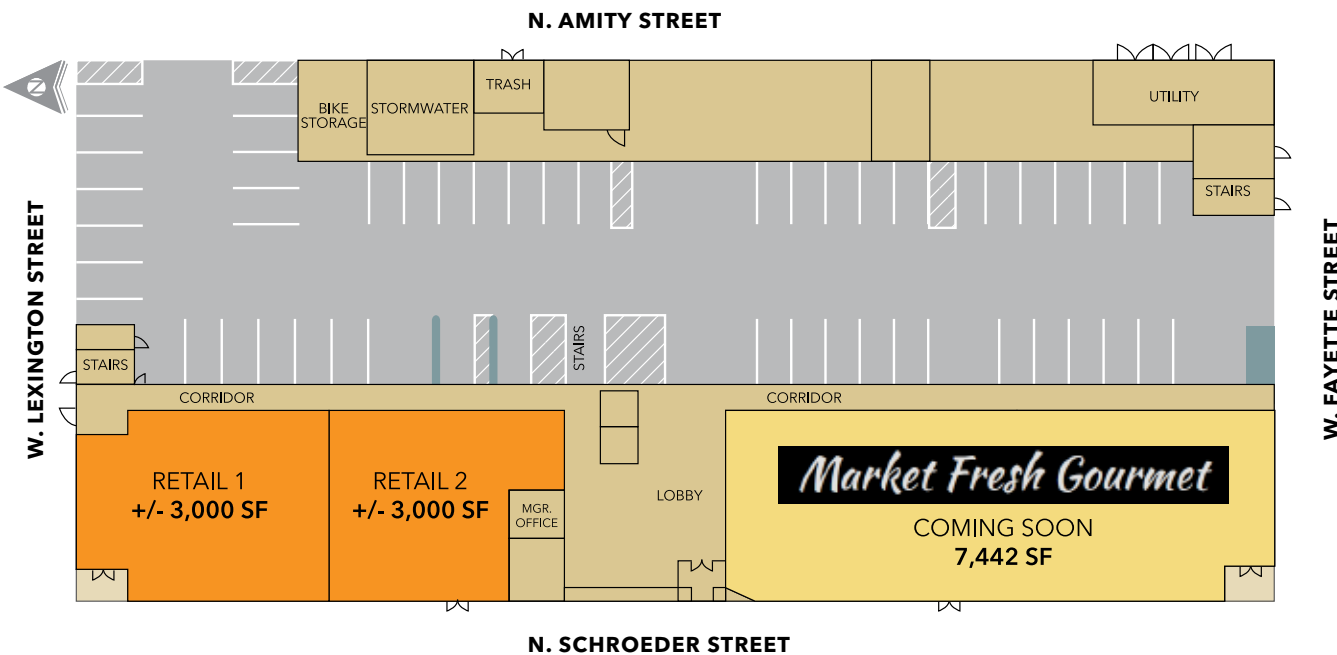

**13,442 SF** 101 N. SCHROEDER STREET

Site Plan Key

LEASED AVAILABLE