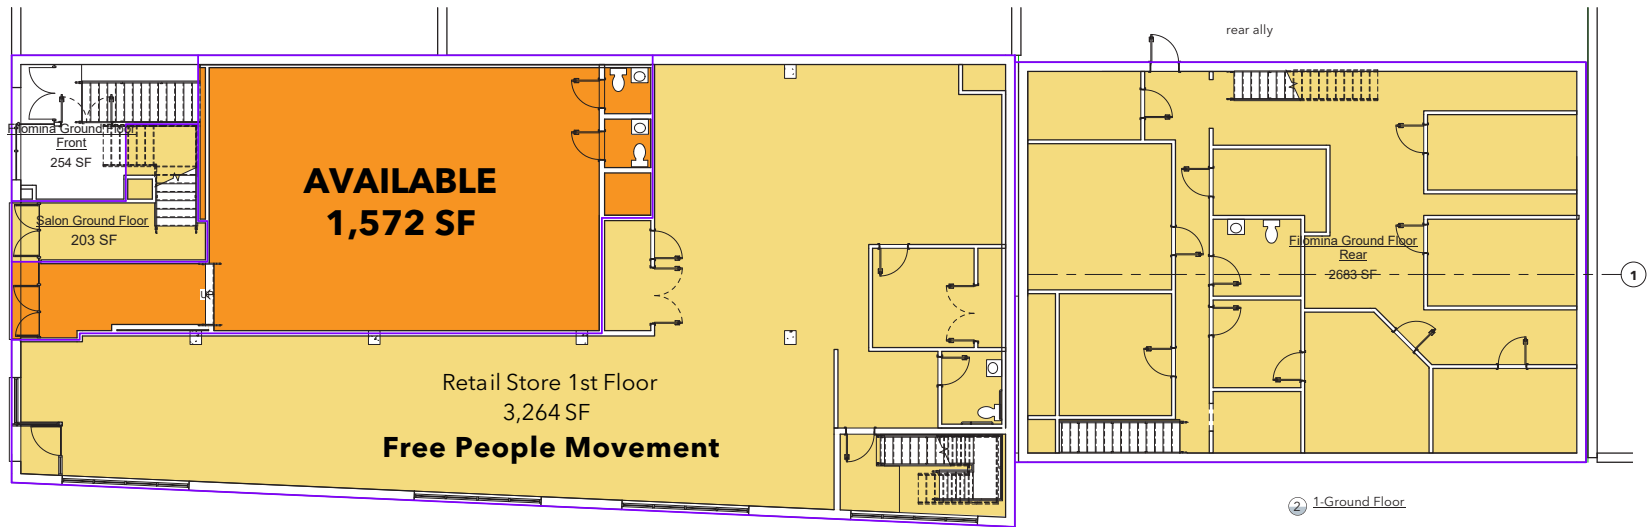

WISCONSIN AVENUE NW

C&O CANAL

Site Plan Key

- Available
- Leased