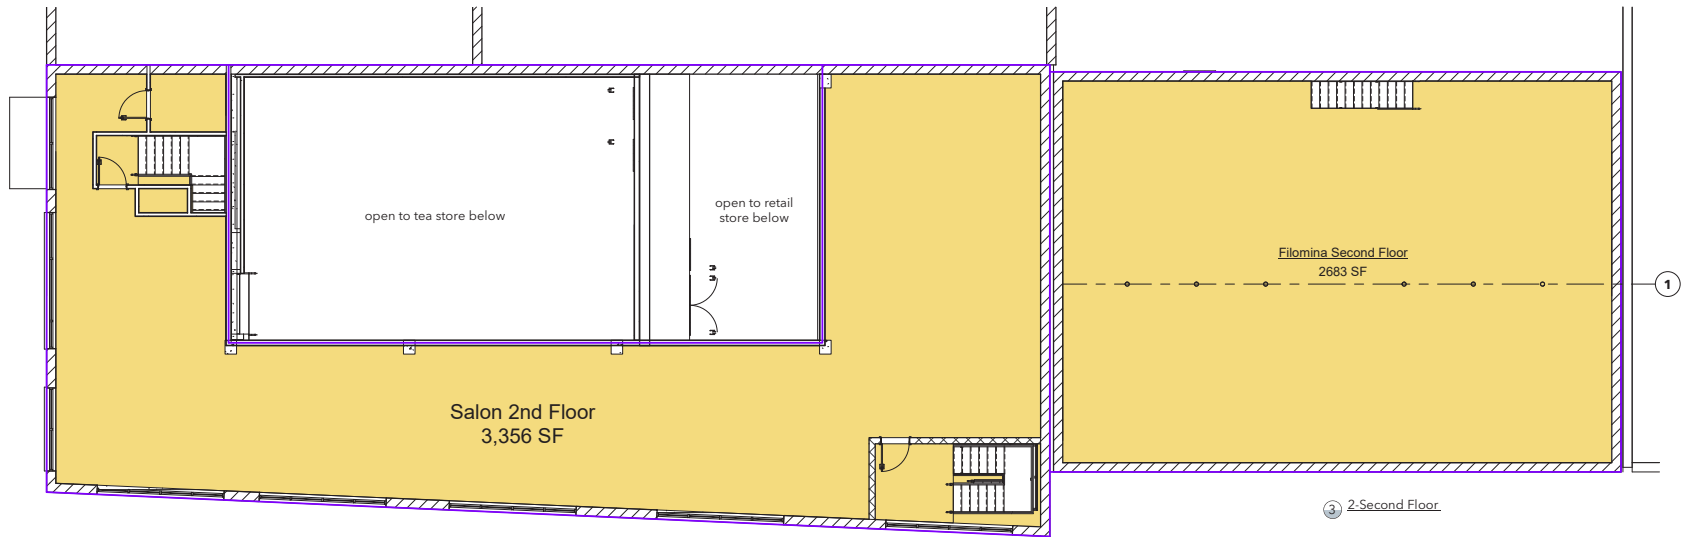

WISCONSIN AVENUE NW

C&O CANAL

Site Plan Key

- Available
- Leased