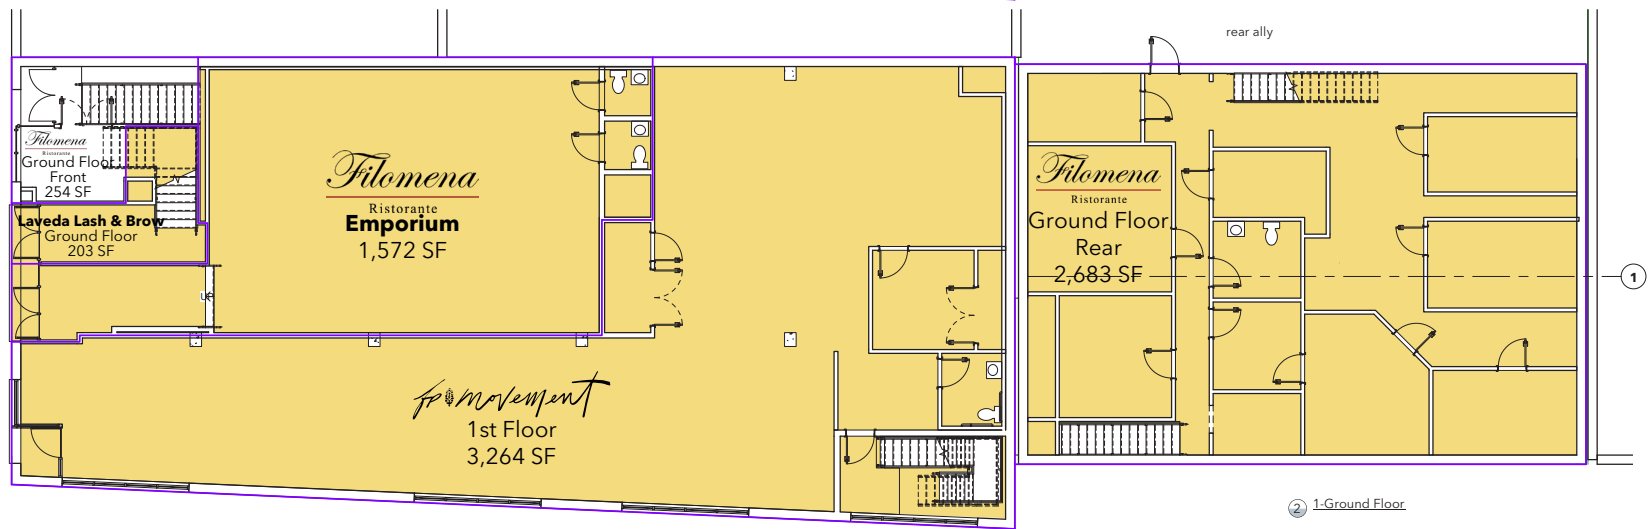

WISCONSIN AVENUE NW

C&O CANAL

Site Plan Key

Leased