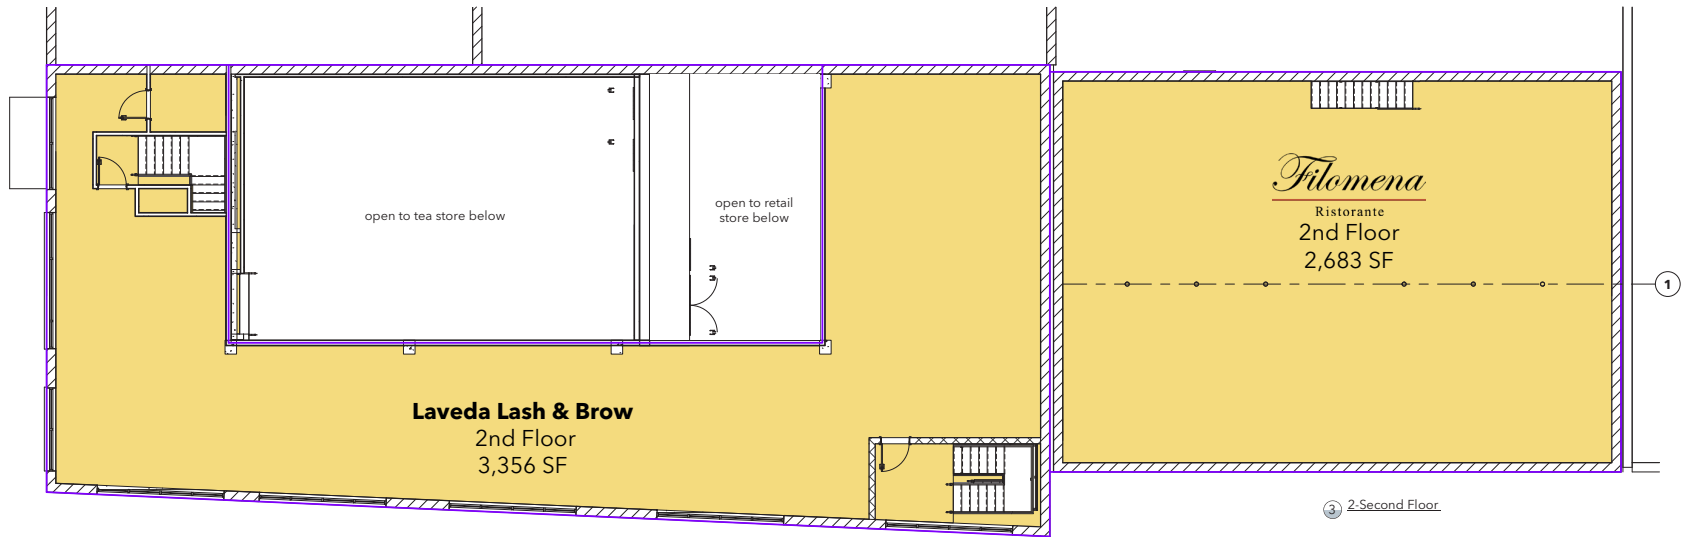

WISCONSIN AVENUE NW

C&O CANAL

Site Plan Key

Leased