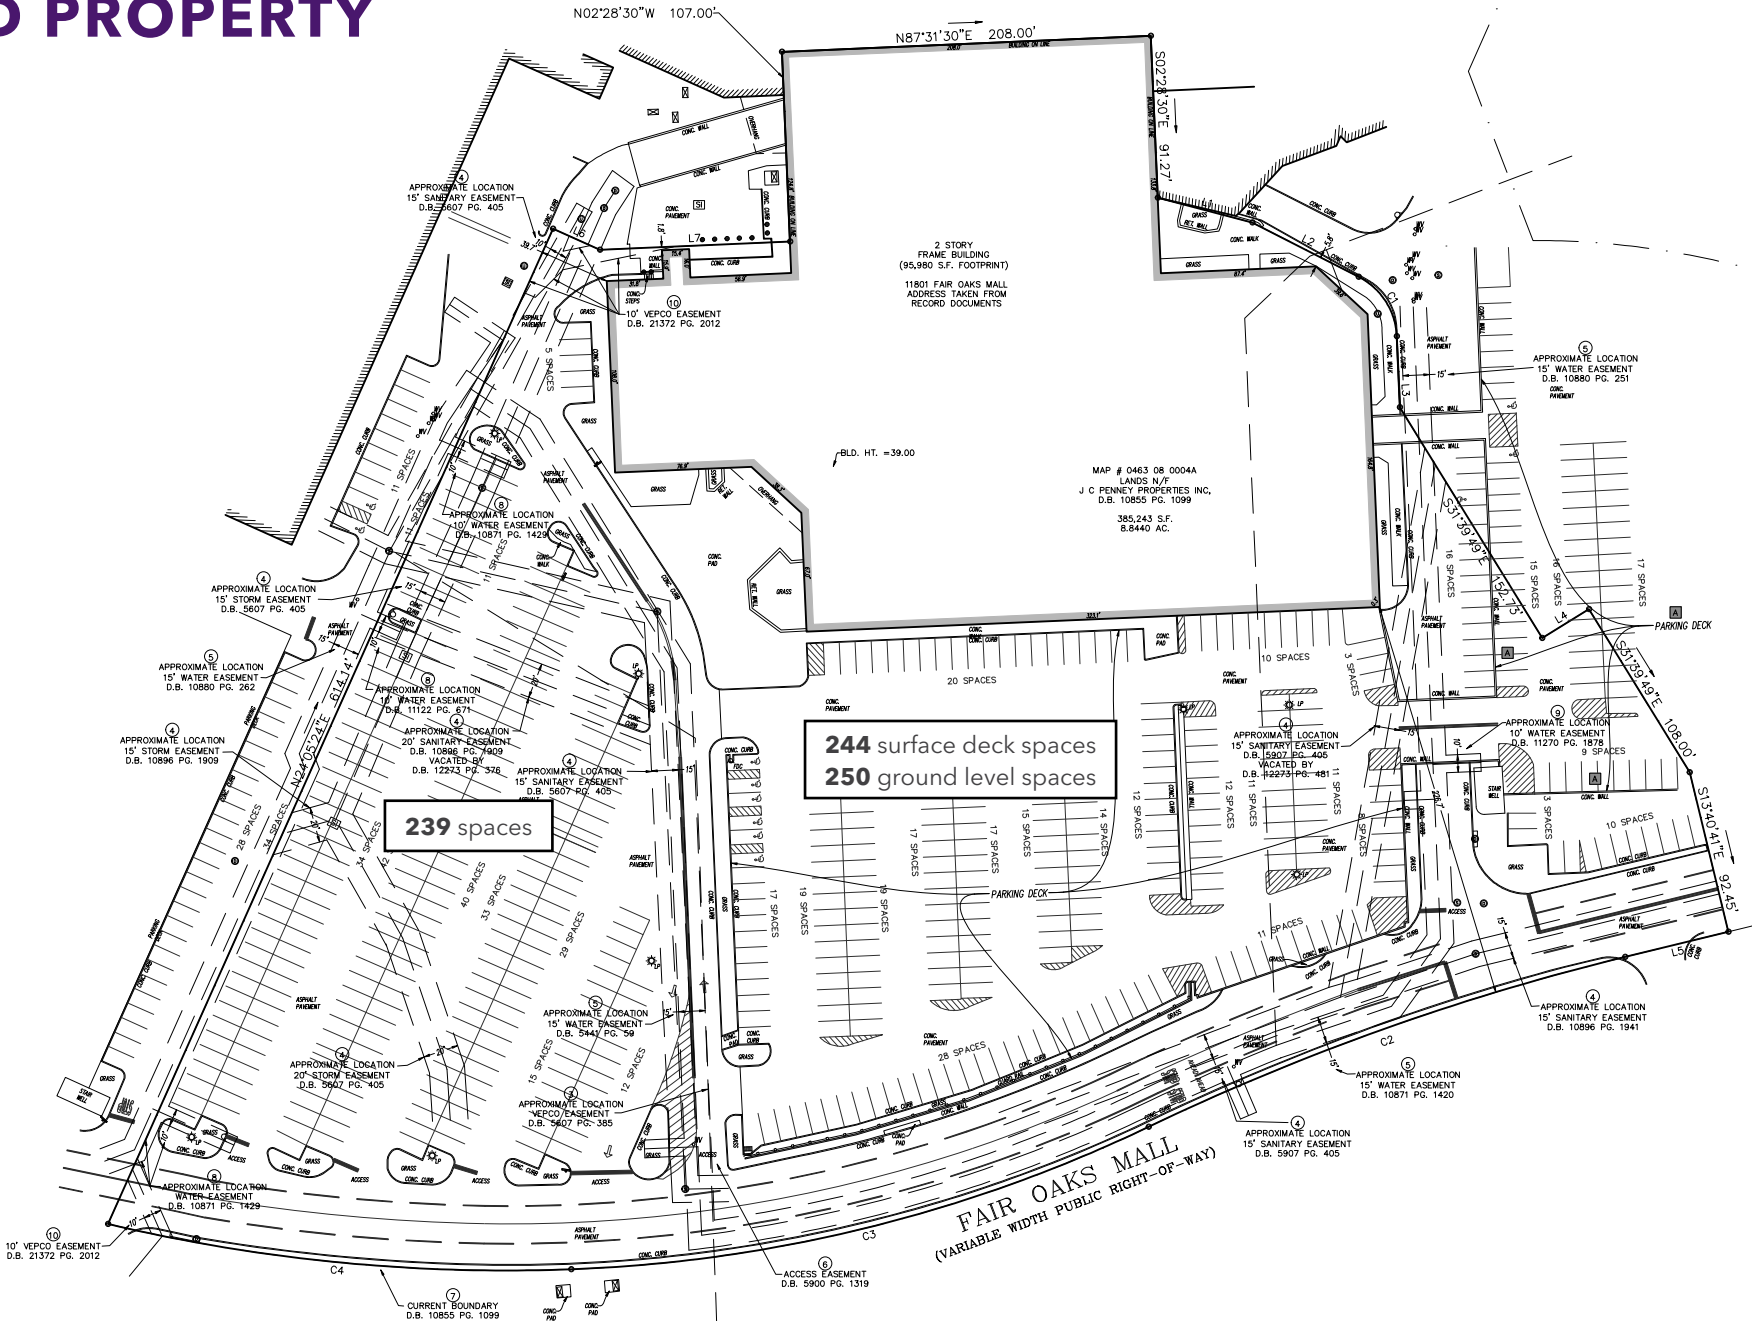

# FAIR OAKS MALL OVERALL SITE PLAN

99,000 AAWDT

LEE JACKSON MEMORIAL HWY

50

LEGATO RD

FAIR OAKS MALL

MARRIOTT

macey's

macey's

FAIR OAKS PKWY

M metro  
FUTURE METRO  
STATION

95,000 AAWDT

66

66

FAIRFAX CORNER

# JC PENNEY LOD