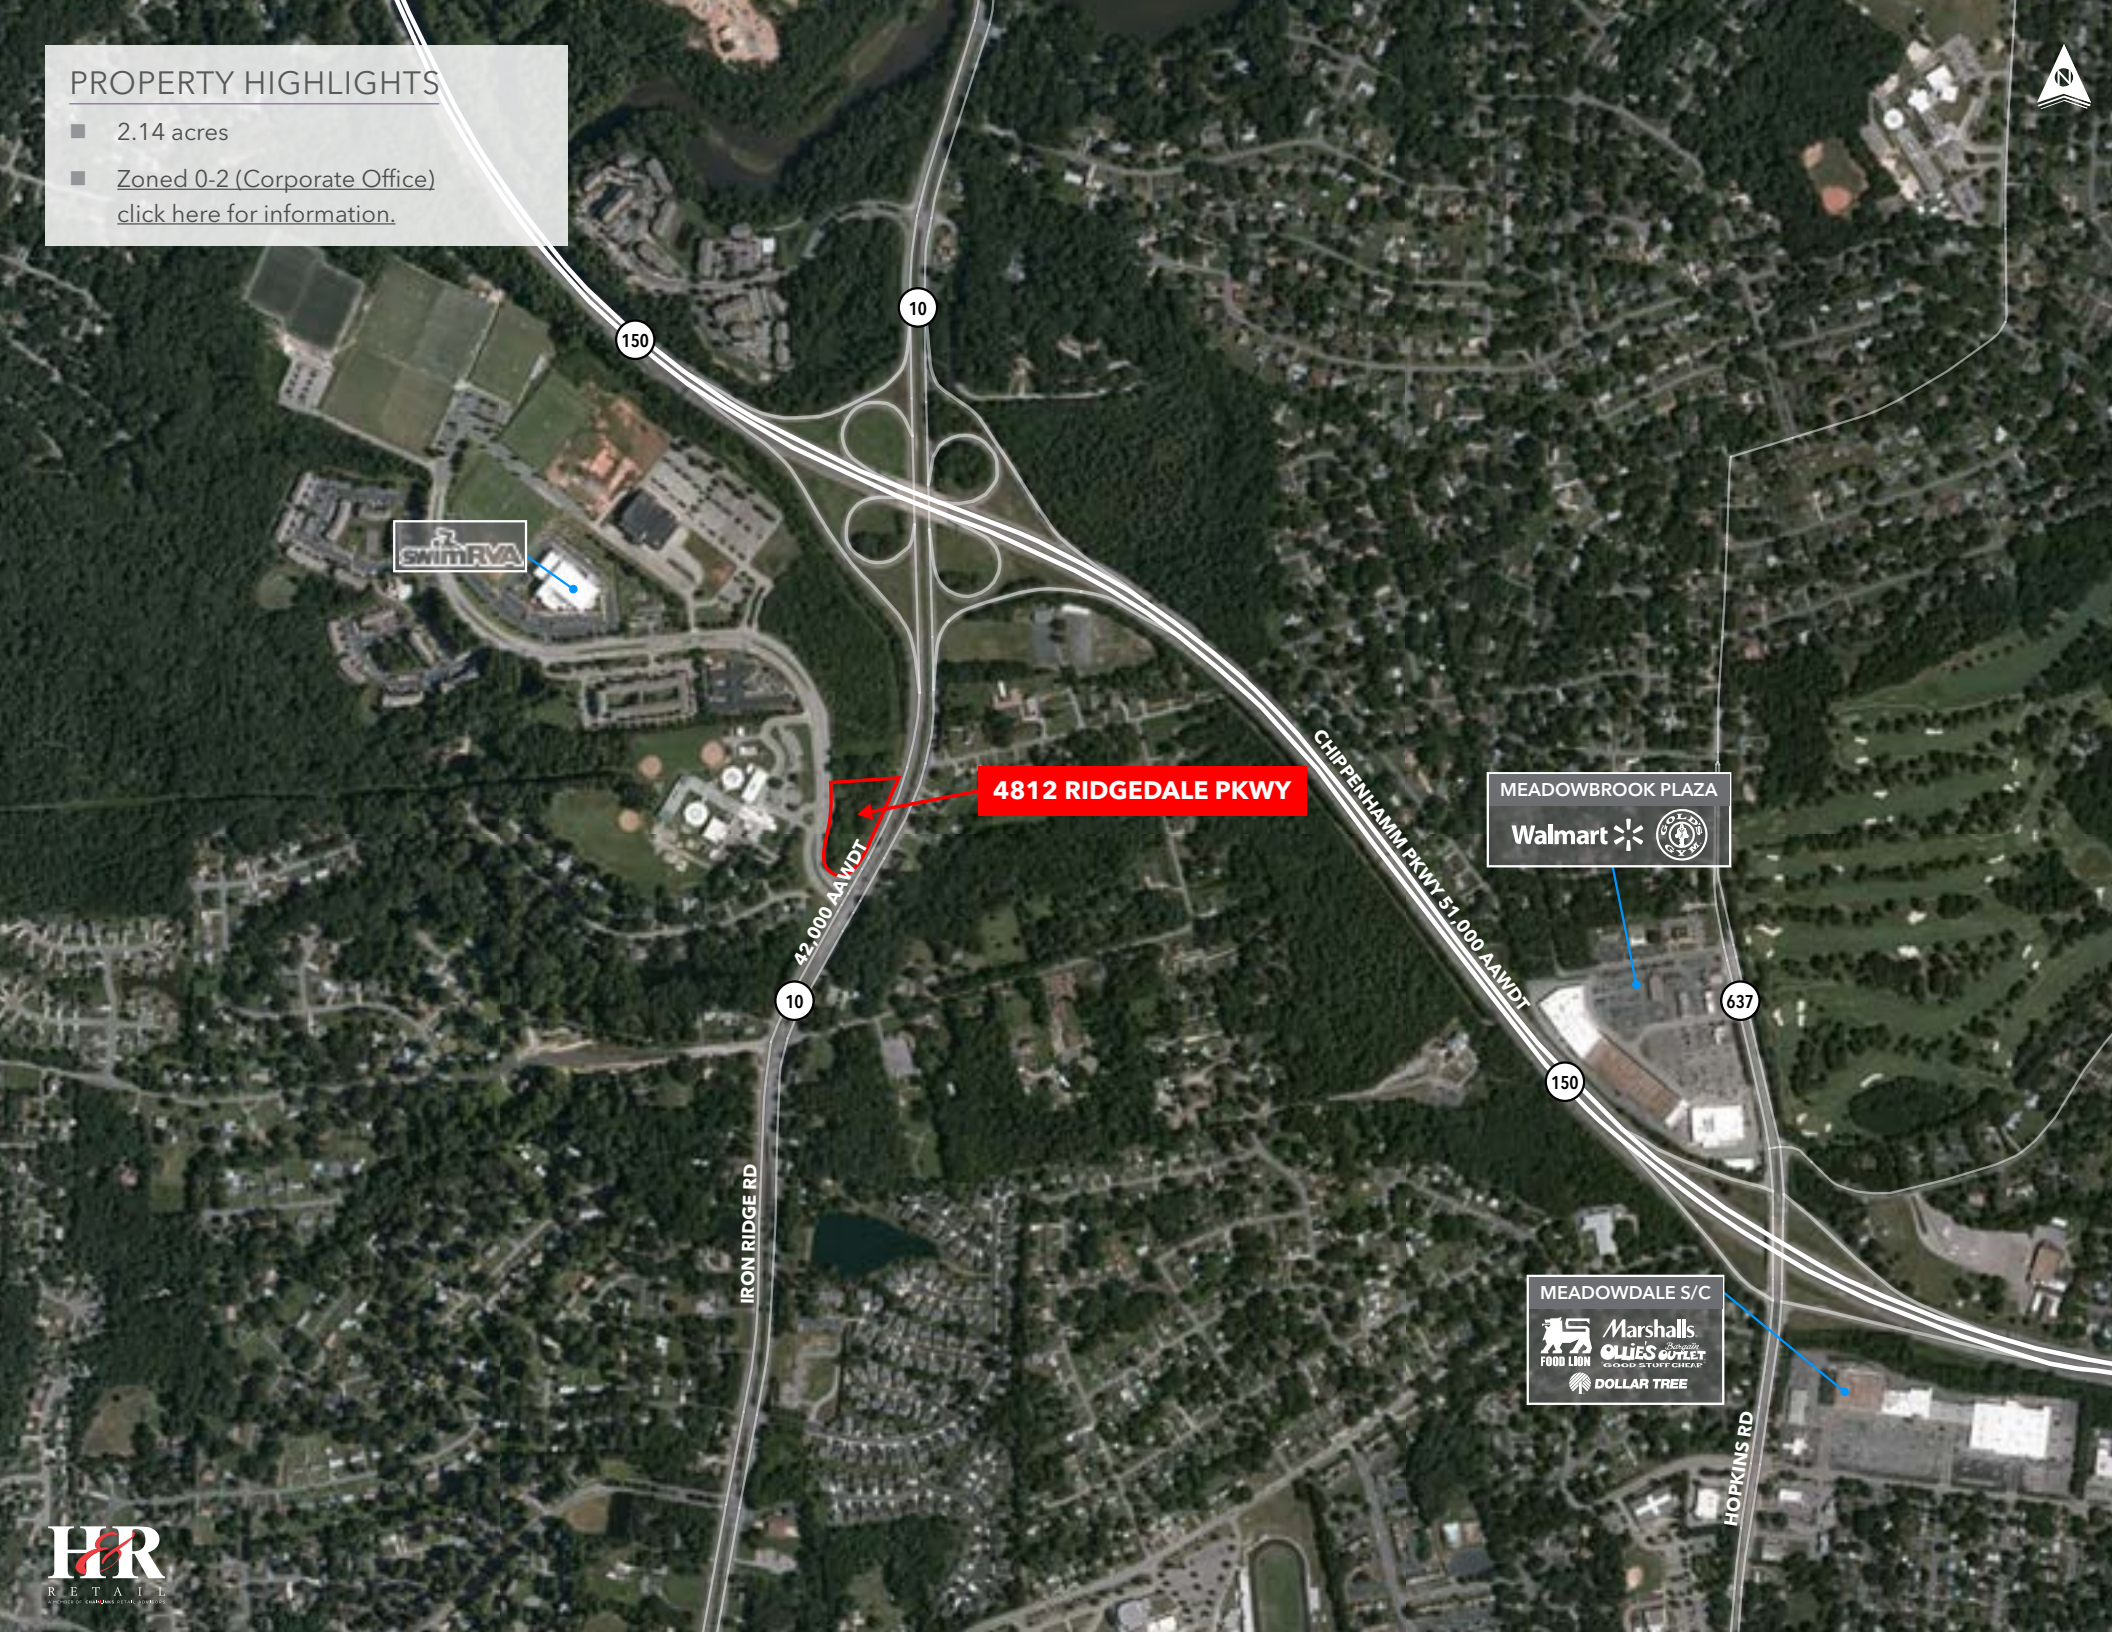

## PROPERTY HIGHLIGHTS

- 2.14 acres
- Zoned 0-2 (Corporate Office)  
[click here for information.](#)

SMITH RVA

4812 RIDGEDALE PKWY

MEADOWBROOK PLAZA  
Walmart

MEADOWDALE S/C  
Marshalls  
FOOD LION  
OLIES OUTLET  
GOOD STUFF CHEAP  
DOLLAR TREE