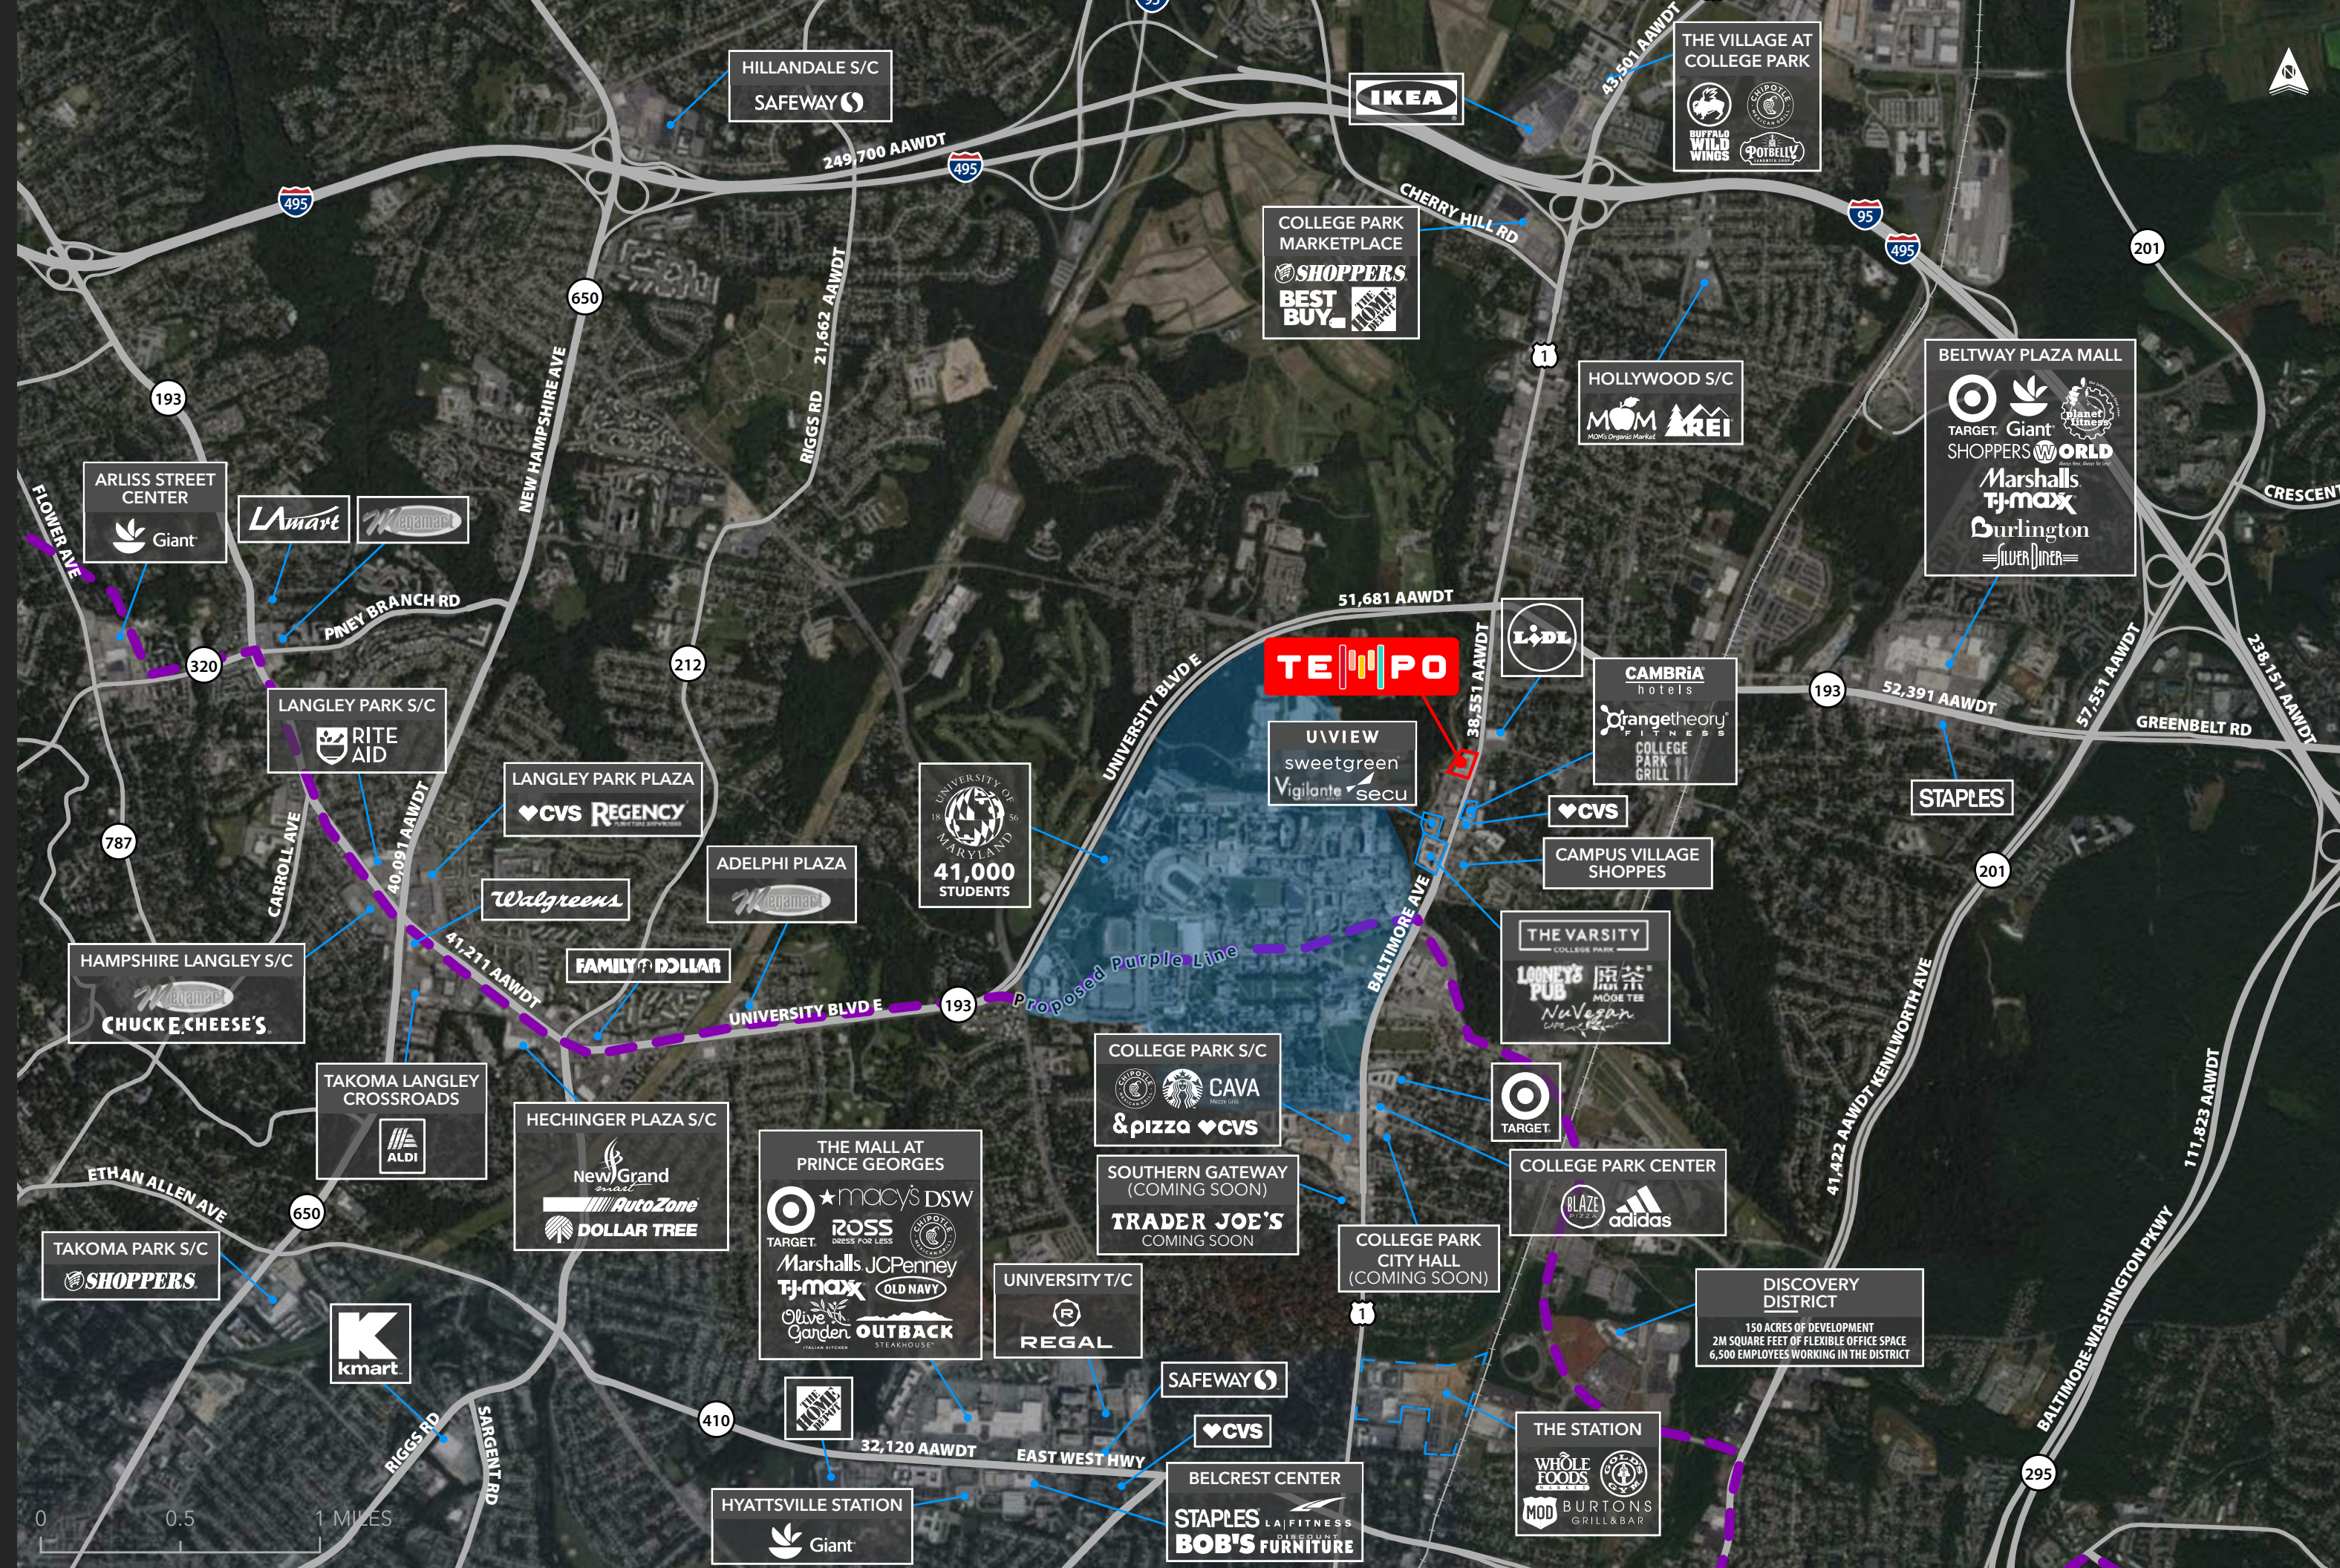

MARKET AERIAL

HILLANDALE S/C
SAFEWAY

IKEA

THE VILLAGE AT
COLLEGE PARK
BUFFALO WILD WINGS
POTBELLY

COLLEGE PARK
MARKETPLACE
SHOPPERS
BEST BUY

HOLLYWOOD S/C
MOM
KREI

BELTWAY PLAZA MALL
TARGET
Giant
SHOPPERS WORLD
Marshalls
TJ-maxx
Burlington
SILVER DINNER

FAMILY DOLLAR

Proposed Purple Line

THE VARSITY
COLLEGE PARK
LOONEY'S PUB
MOGE TEE
NuVegan

TAKOMA LANGLEY
CROSSROADS
ALDI

HECHINGER PLAZA S/C
New Grand
AutoZone
DOLLAR TREE

COLLEGE PARK S/C
CAVA
& pizza
CVS