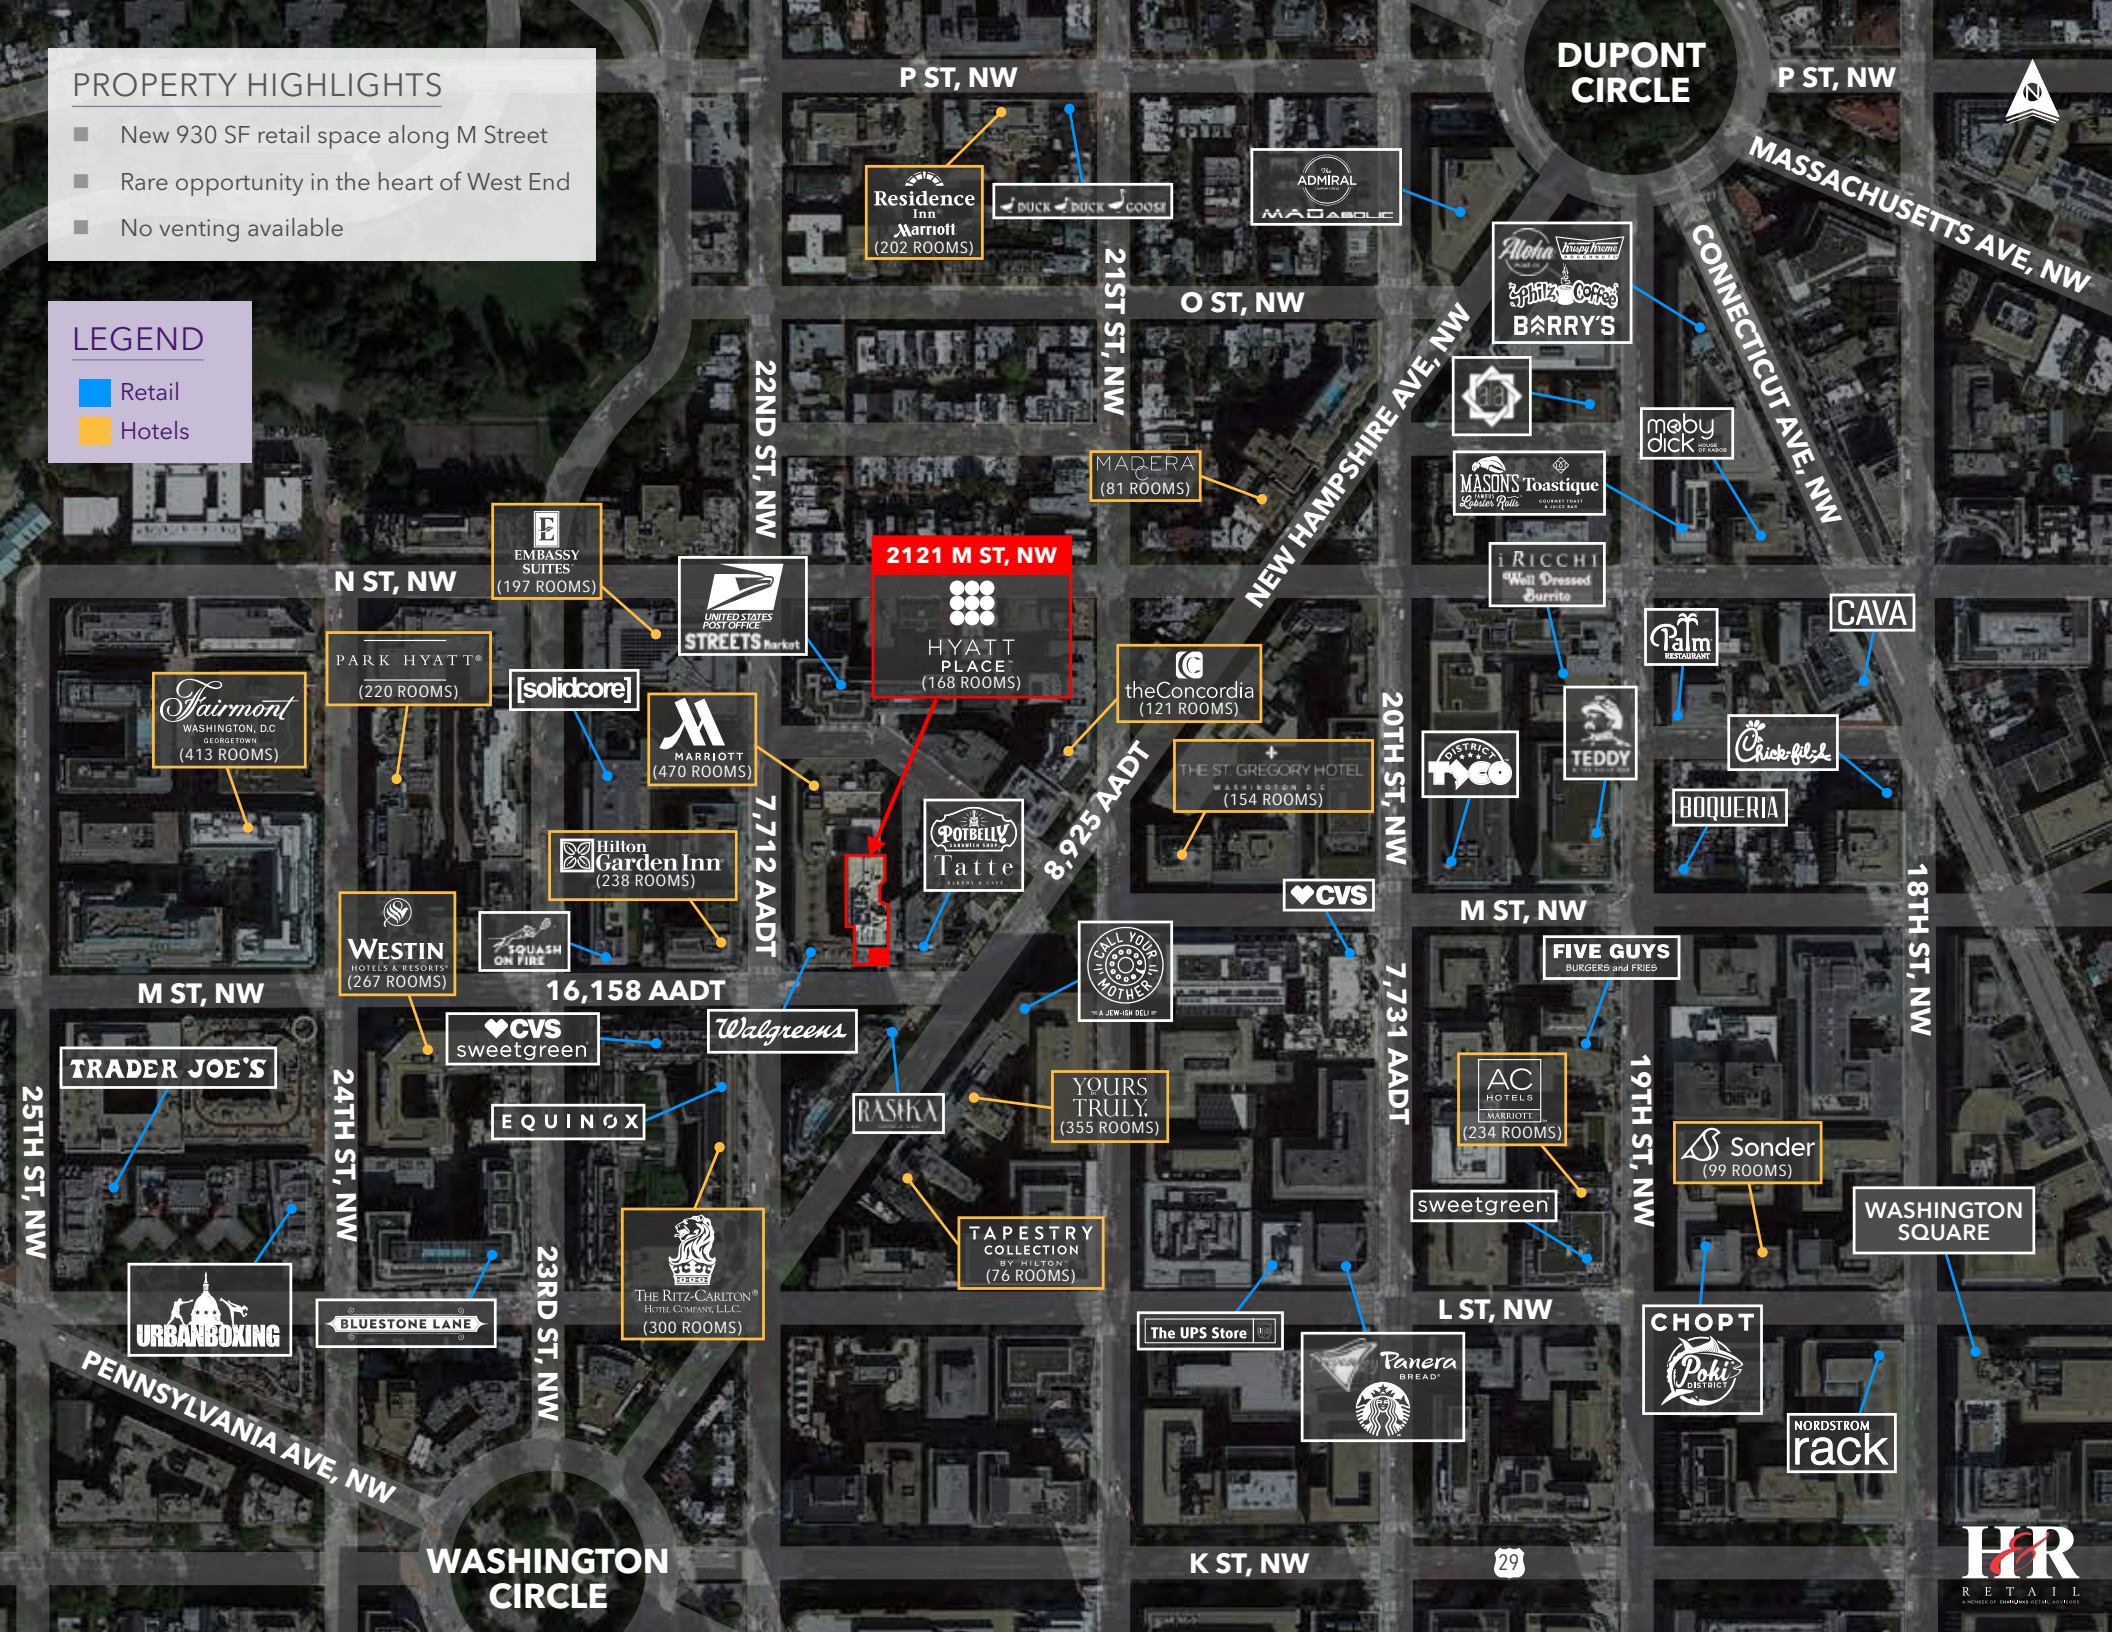

PROPERTY HIGHLIGHTS

- New 930 SF retail space along M Street
- Rare opportunity in the heart of West End
- No venting available

LEGEND

- Retail
- Hotels

Residence Inn Marriott (202 ROOMS)

2121 M ST, NW
HYATT PLACE™ (168 ROOMS)

MADERA (81 ROOMS)

EMBASSY SUITES (197 ROOMS)

PARK HYATT® (220 ROOMS)

Fairmont WASHINGTON, D.C. GEORGETOWN (413 ROOMS)

[solidcore]

MARRIOTT (470 ROOMS)

Hilton Garden Inn (238 ROOMS)

WESTIN HOTELS & RESORTS™ (267 ROOMS)

P ST, NW

K ST, NW

L ST, NW

M ST, NW

O ST, NW

P ST, NW

DUPONT CIRCLE

MASSACHUSETTS AVE, NW