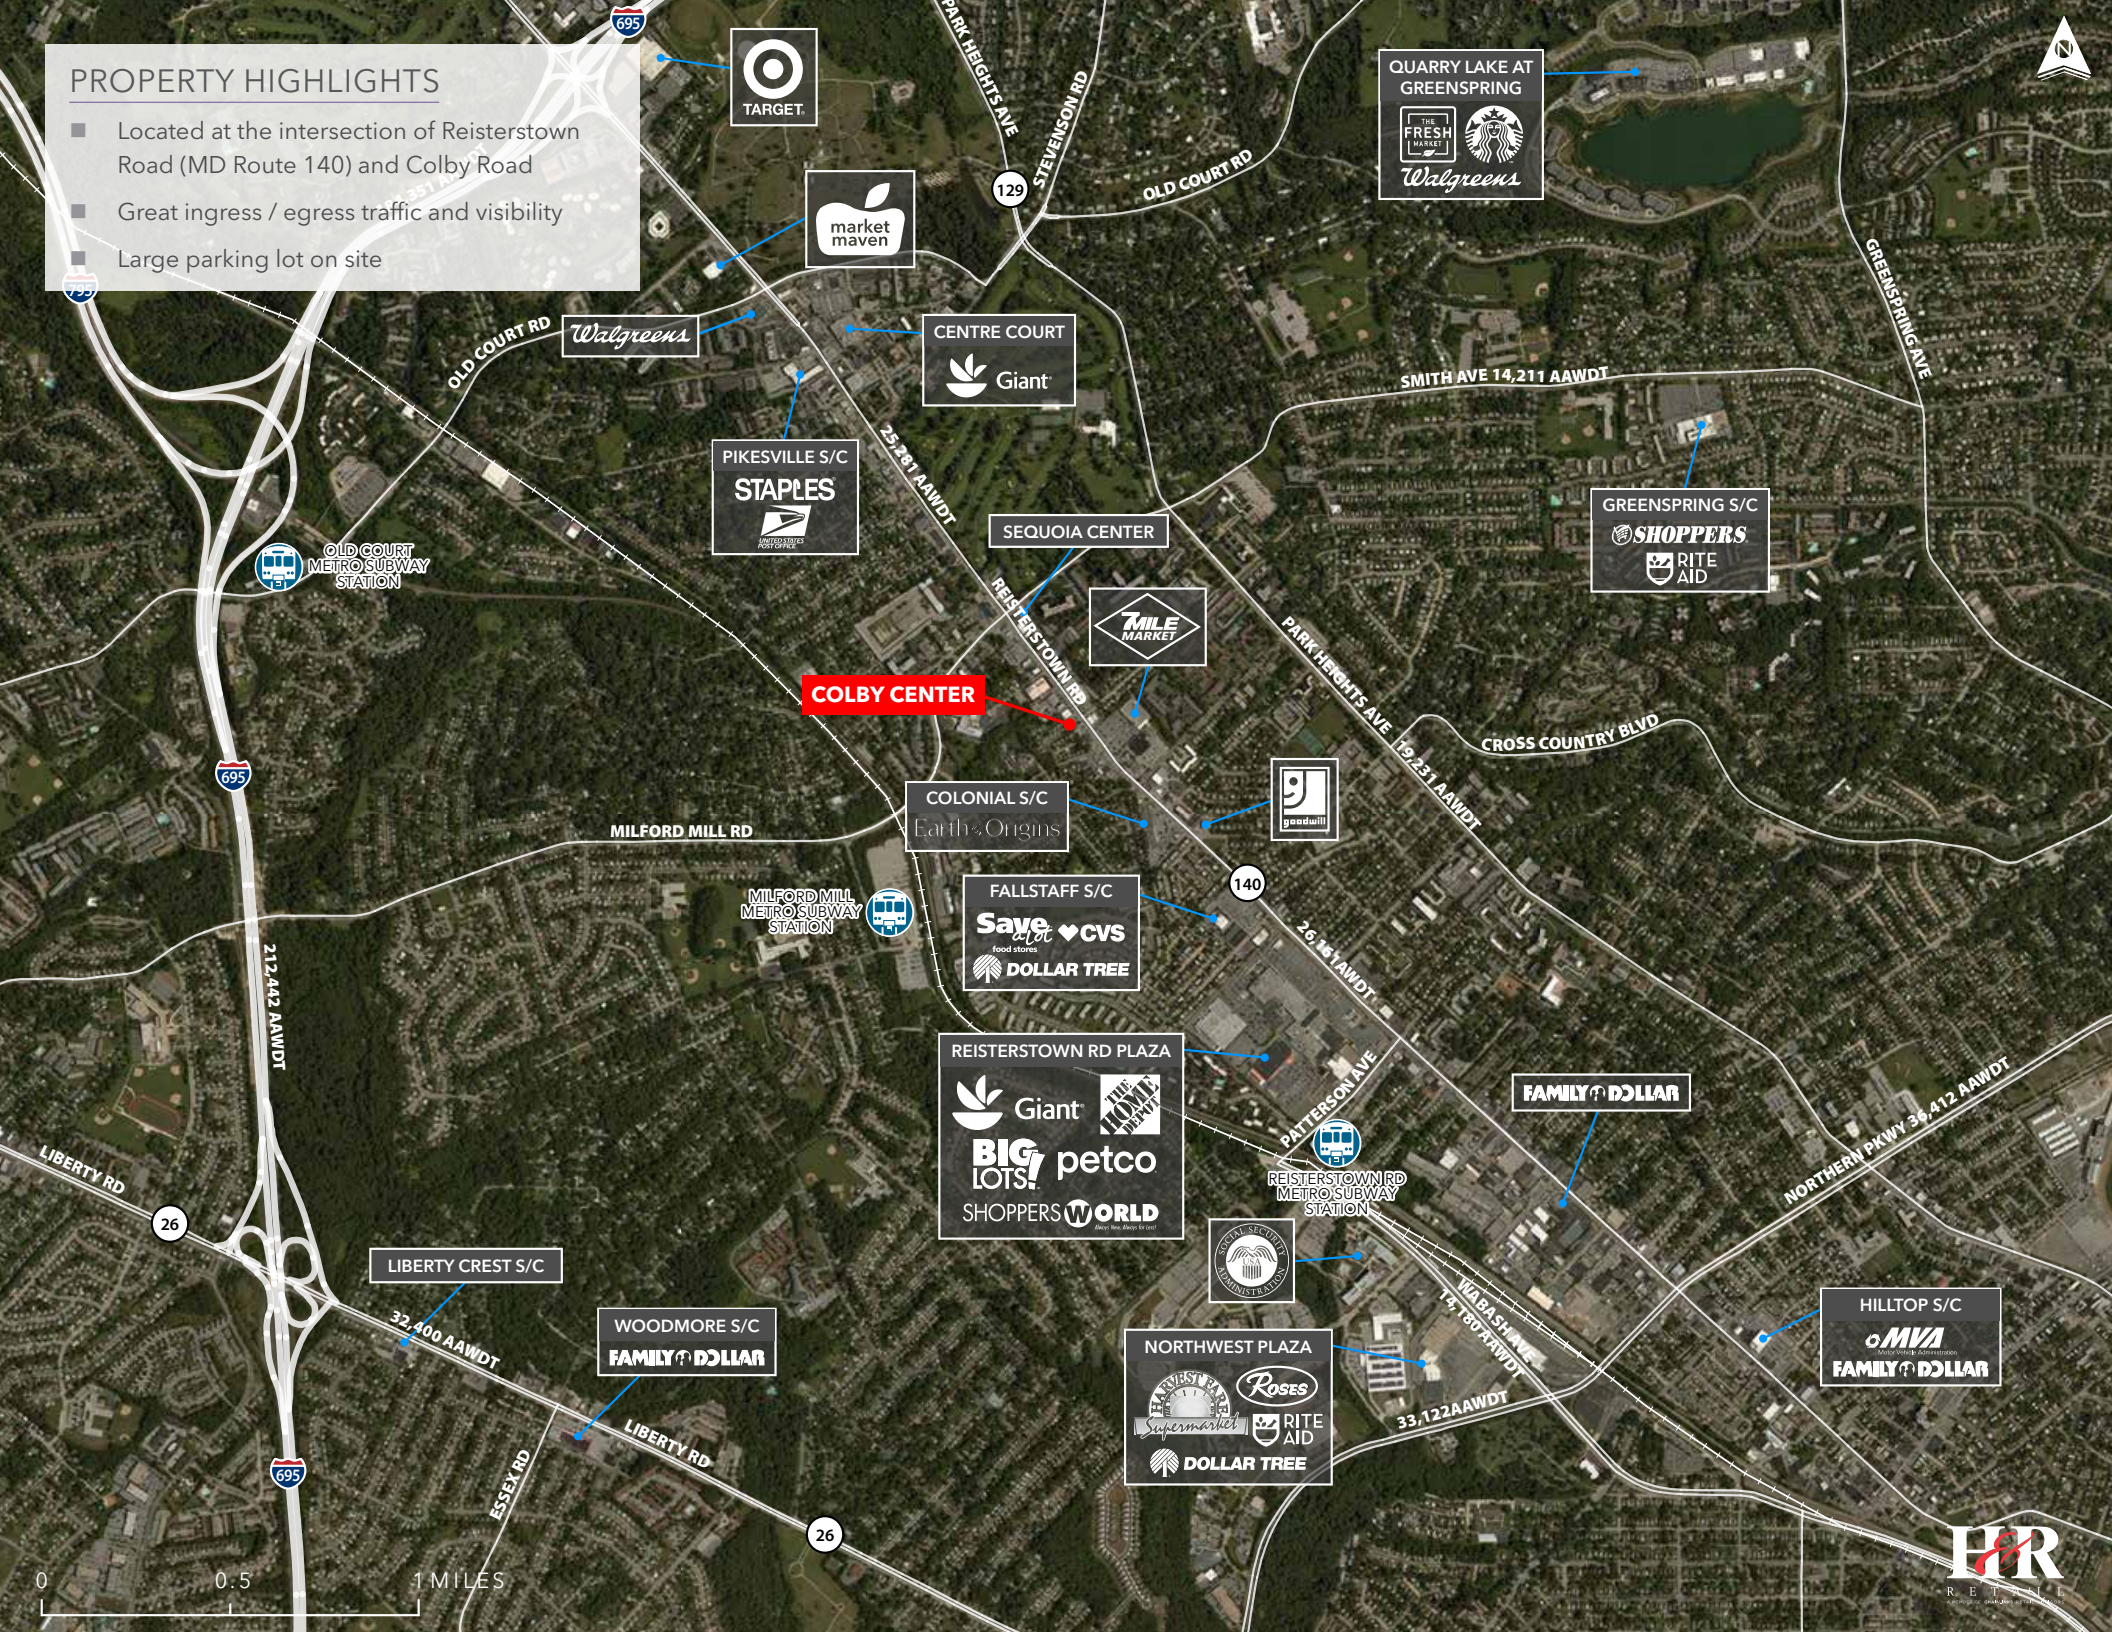

PROPERTY HIGHLIGHTS

- Located at the intersection of Reisterstown Road (MD Route 140) and Colby Road
- Great ingress / egress traffic and visibility
- Large parking lot on site

MILFORD MILL RD

140

LIBERTY RD

33,122 AAWDT

0 0.5 1 MILES