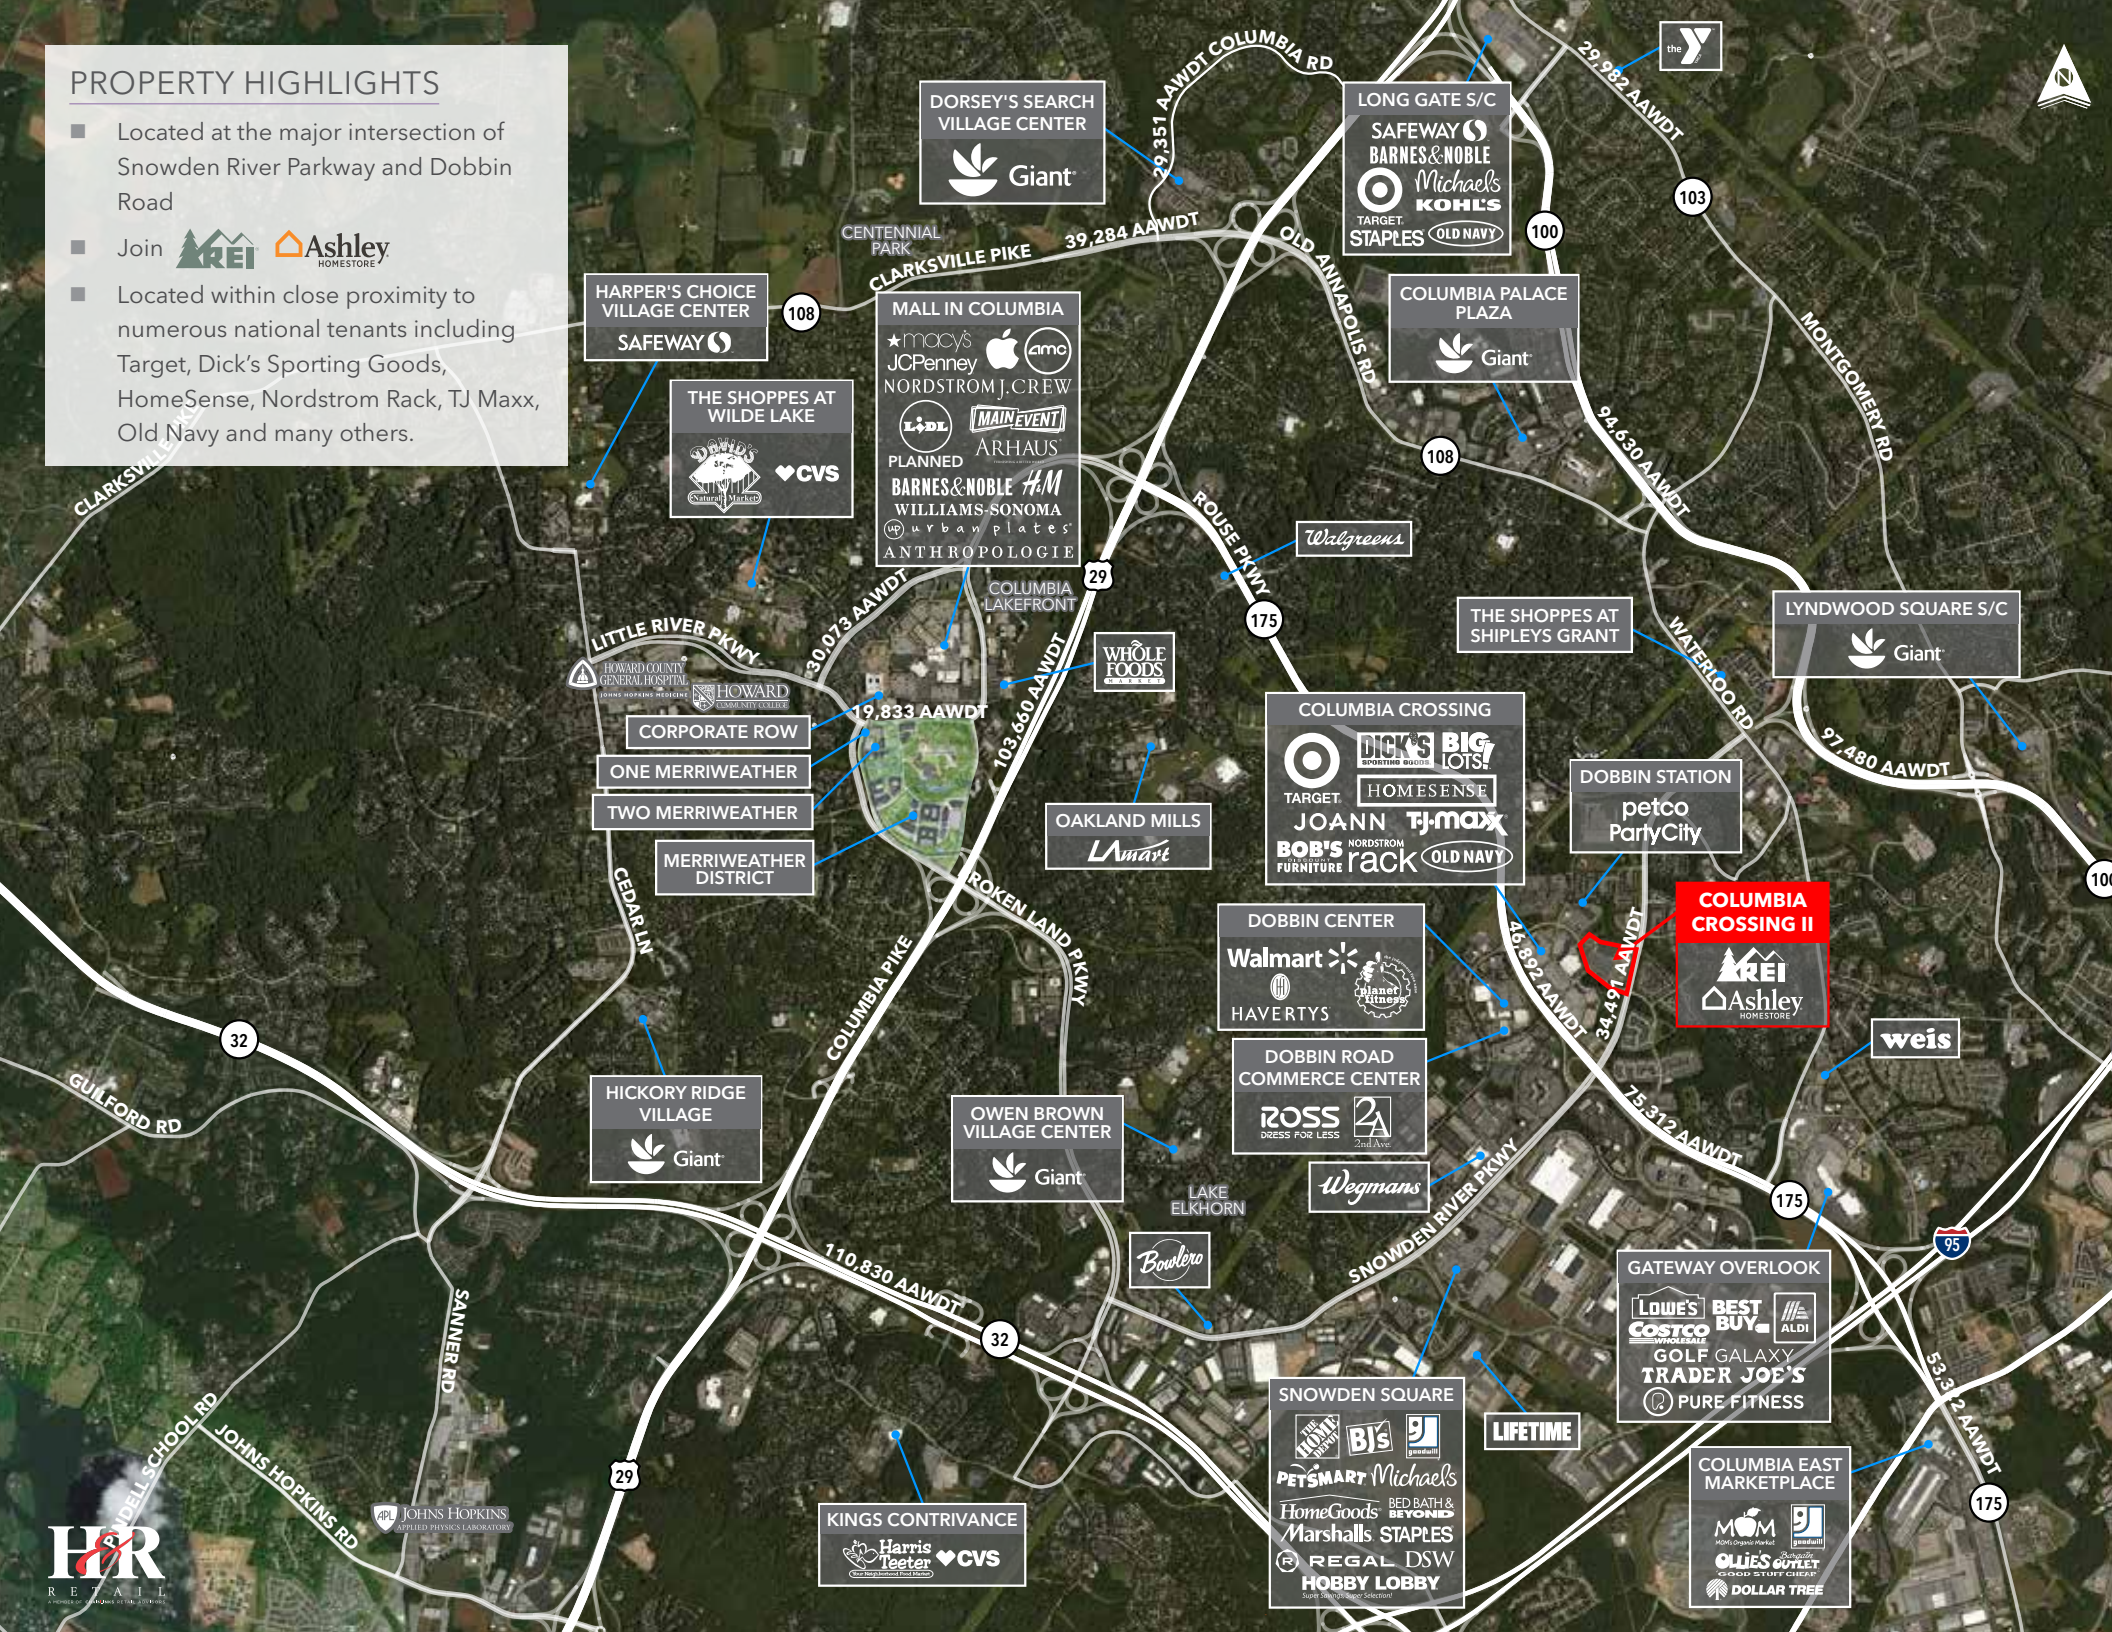

## PROPERTY HIGHLIGHTS

- Located at the major intersection of Snowden River Parkway and Dobbin Road
- Join  
- Located within close proximity to numerous national tenants including Target, Dick's Sporting Goods, HomeSense, Nordstrom Rack, TJ Maxx, Old Navy and many others.

**TWO MERRIWEATHER**

**MERRIWEATHER DISTRICT**

**OAKLAND MILLS**  
L'Oréal

**COLUMBIA CROSSING**  
TARGET  
DICK'S SPORTING GOODS  
BIG LOTS!  
HOMESENSE  
JOANN  
T.J. MAXX  
BOB'S FURNITURE  
NORDSTROM RACK  
OLD NAVY

**DOBBIN STATION**  
petco  
PartyCity

**COLUMBIA CROSSING II**  
KREI  
Ashley HOMESTORE

weis

**DOBBIN CENTER**  
Walmart  
HAVERTYS  
Planet Fitness

**DOBBIN ROAD COMMERCE CENTER**  
ROSS  
2nd Ave

Wegmans

**KINGS CONTRIVANCE**  
Harris Teeter  
CVS

**COLUMBIA EAST MARKETPLACE**  
MOM  
JJs  
OLLIE'S OUTLET  
DOLLAR TREE