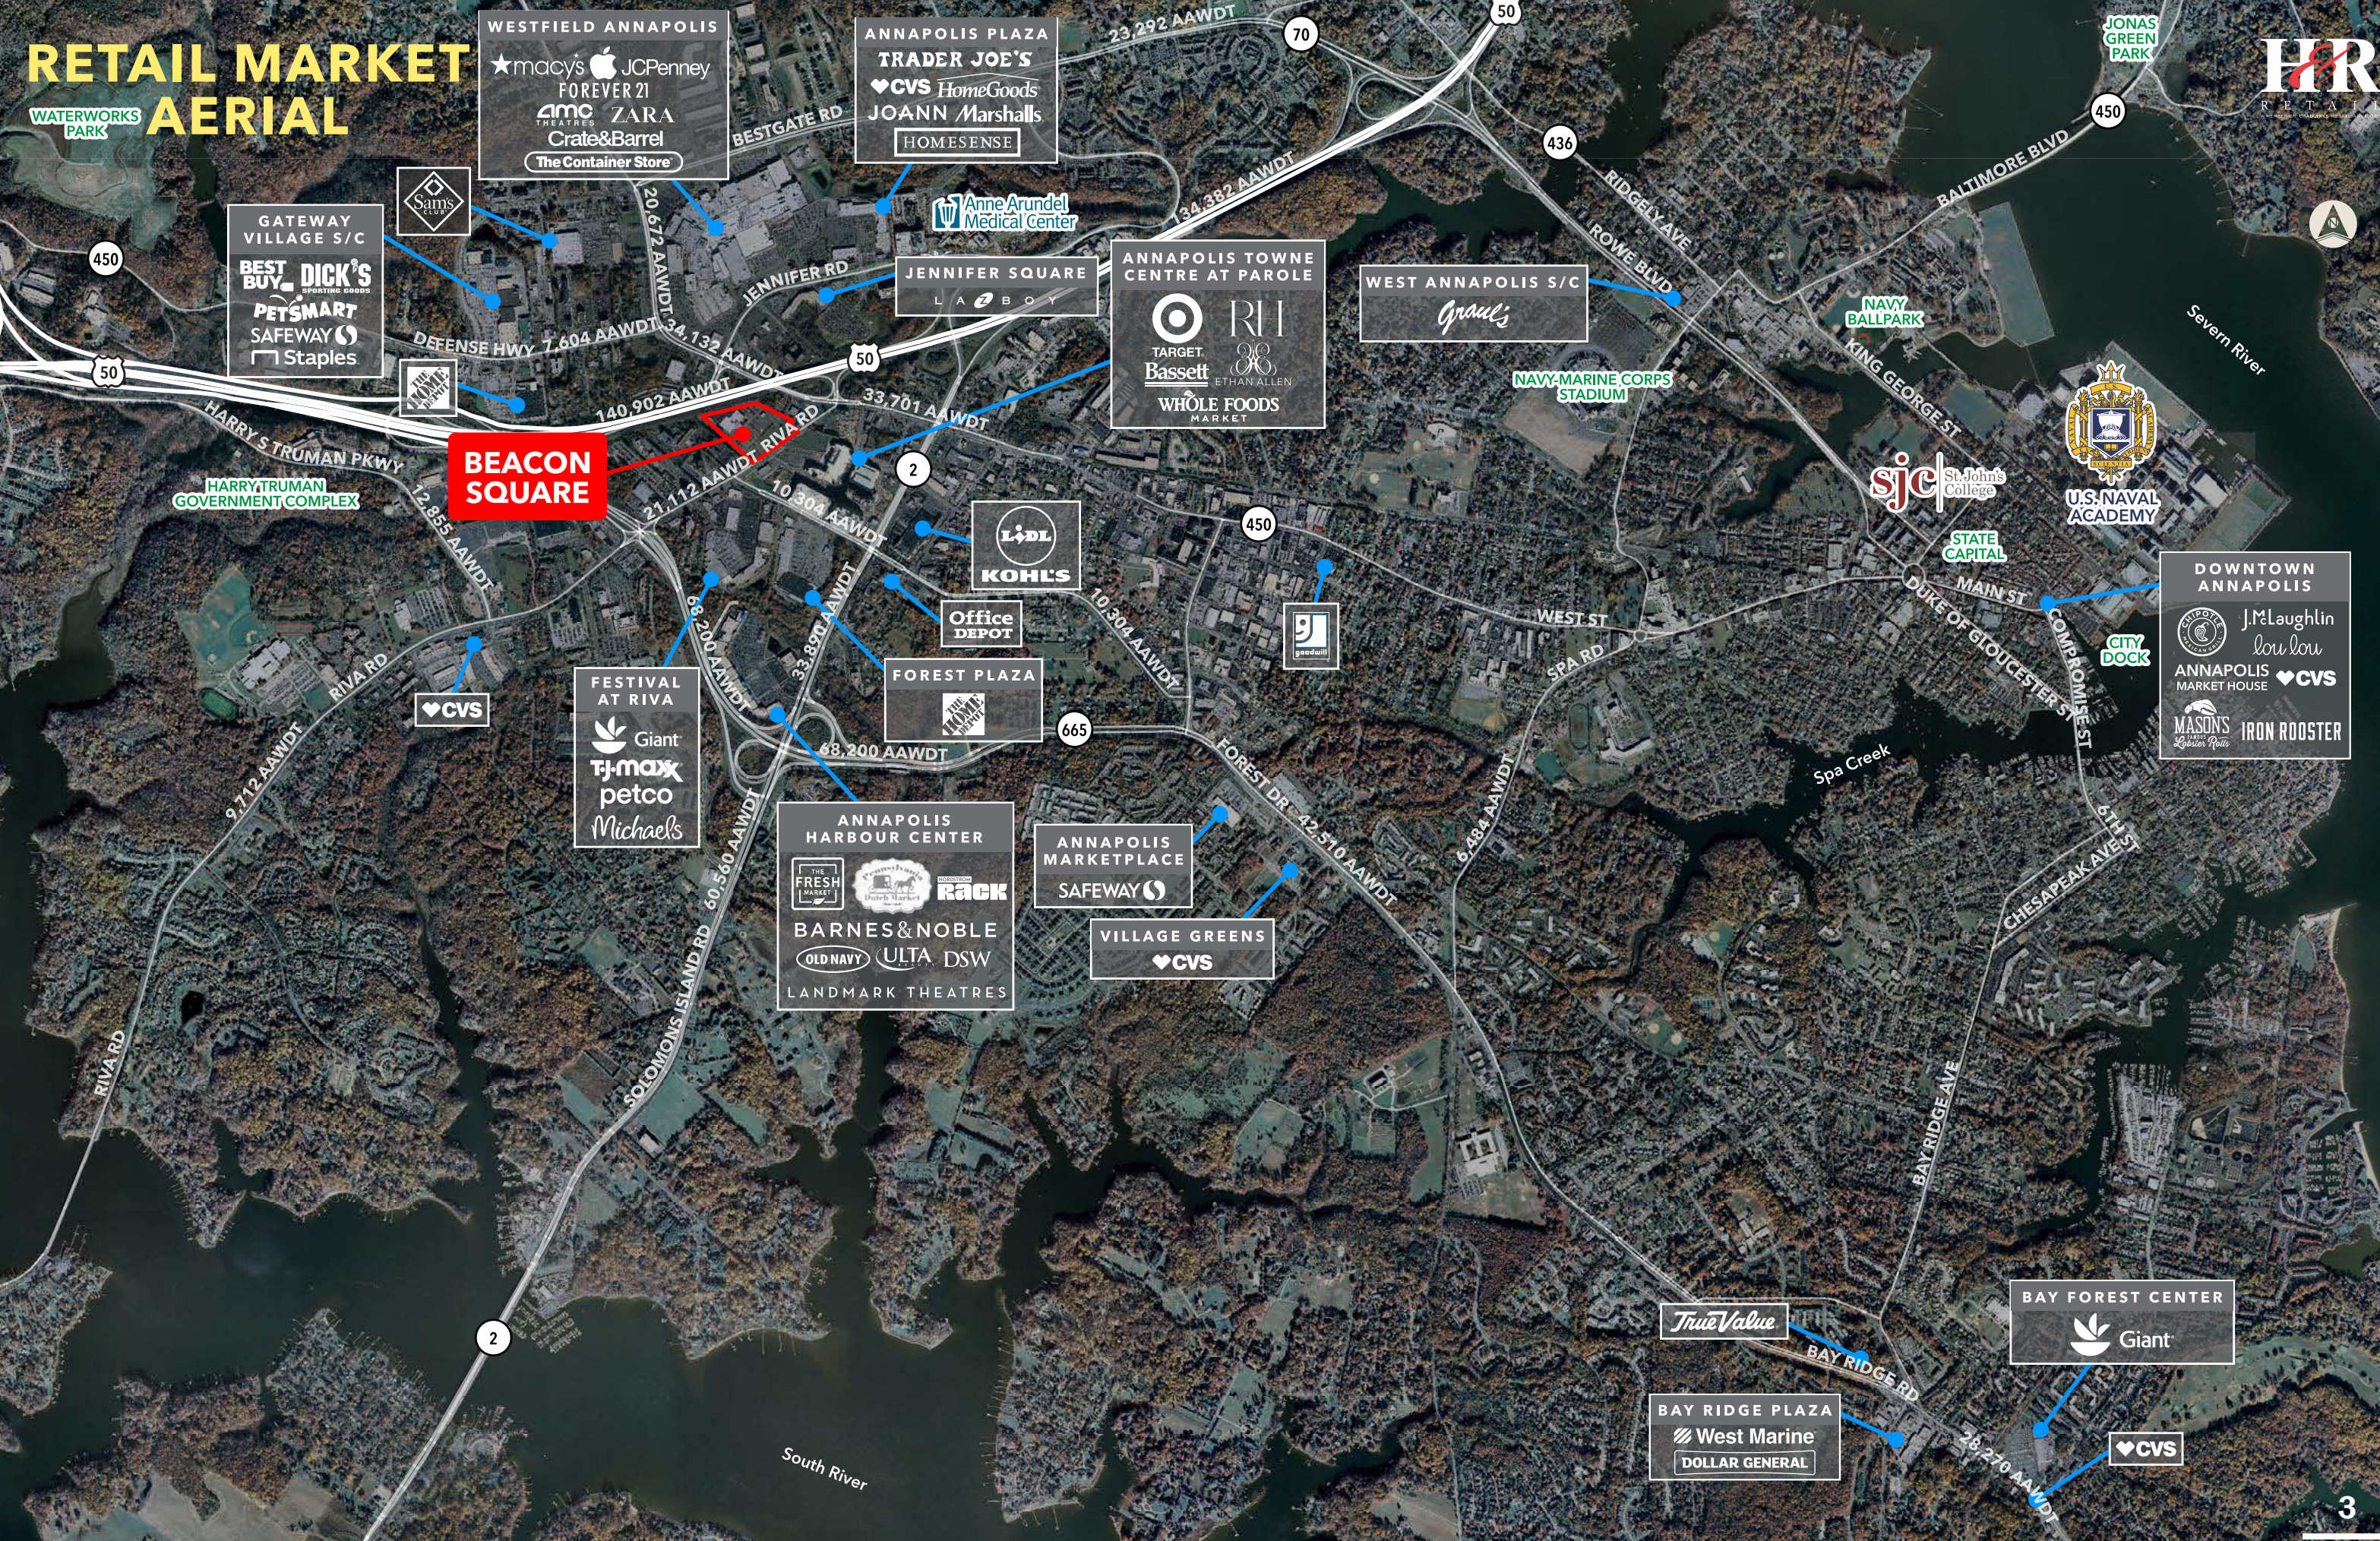

# RETAIL MARKET AERIAL

WATERWORKS PARK

JONAS GREEN PARK

**BEACON SQUARE**

**WESTFIELD ANNAPOLIS**  
 ★ macy's Apple JCPenney  
 FOREVER 21  
 AMC THEATRES ZARA  
 Crate&Barrel  
 The Container Store

**ANNAPOLIS PLAZA**  
 TRADER JOE'S  
 CVS HomeGoods  
 JOANN Marshalls  
 HOMESENSE

**GATEWAY VILLAGE S/C**  
 BEST BUY DICK'S SPORTING GOODS  
 PETS MARI  
 SAFEWAY  
 Staples

**ANNAPOLIS TOWNE CENTRE AT PAROLE**  
 TARGET  
 RI  
 Basset ETHAN ALLEN  
 WHOLE FOODS MARKET

**WEST ANNAPOLIS S/C**  
 Crav's

**JENNIFER SQUARE**  
 LA BOY

**LIDL**  
 KOHL'S

Office DEPOT

**FOREST PLAZA**

**FESTIVAL AT RIVA**  
 Giant  
 TJ-max  
 petco  
 Michaels

**ANNAPOLIS HARBOUR CENTER**  
 THE FRESH MARKET  
 RACK  
 BARNES & NOBLE  
 OLD NAVY ULTA DSW  
 LANDMARK THEATRES

**ANNAPOLIS MARKETPLACE**  
 SAFEWAY

**VILLAGE GREENS**  
 CVS

**DOWNTOWN ANNAPOLIS**  
 J. McLaughlin  
 Lou Lou  
 ANNAPOLIS MARKET HOUSE  
 CVS  
 MASON'S  
 IRON ROOSTER

**BAY FOREST CENTER**  
 Giant