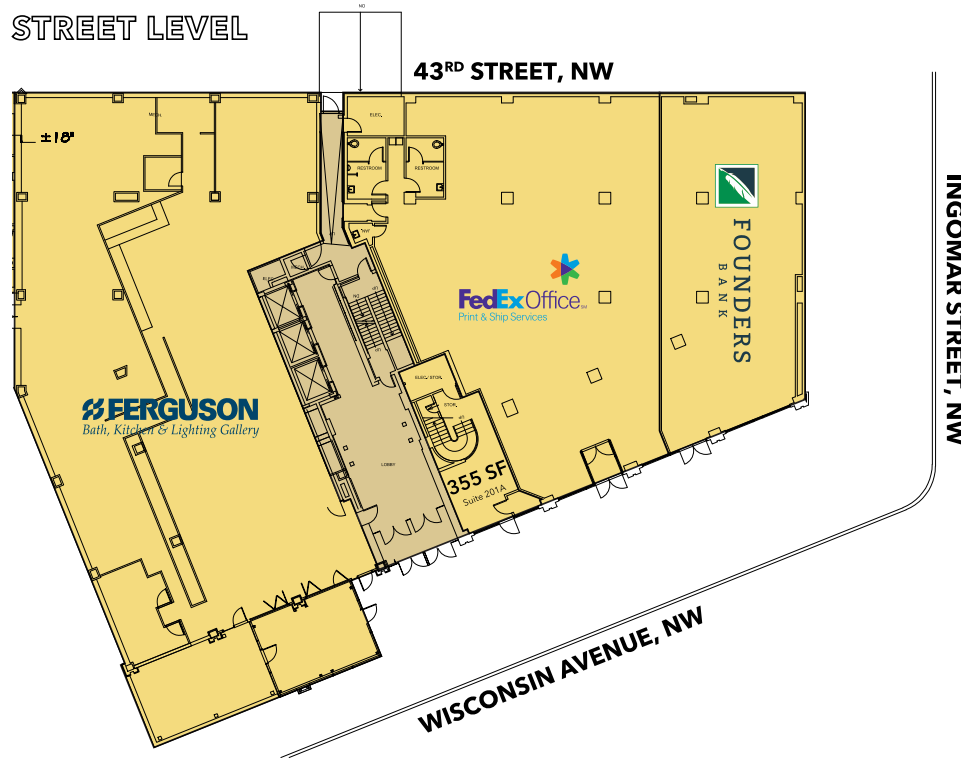

5225 WISCONSIN AVENUE, NW

CHEVY CHASE/FRIENDSHIP HEIGHTS | WASHINGTON, DC 20015

STREET LEVEL

2ND FLOOR

2ND FLOOR DEMISE OPTIONS