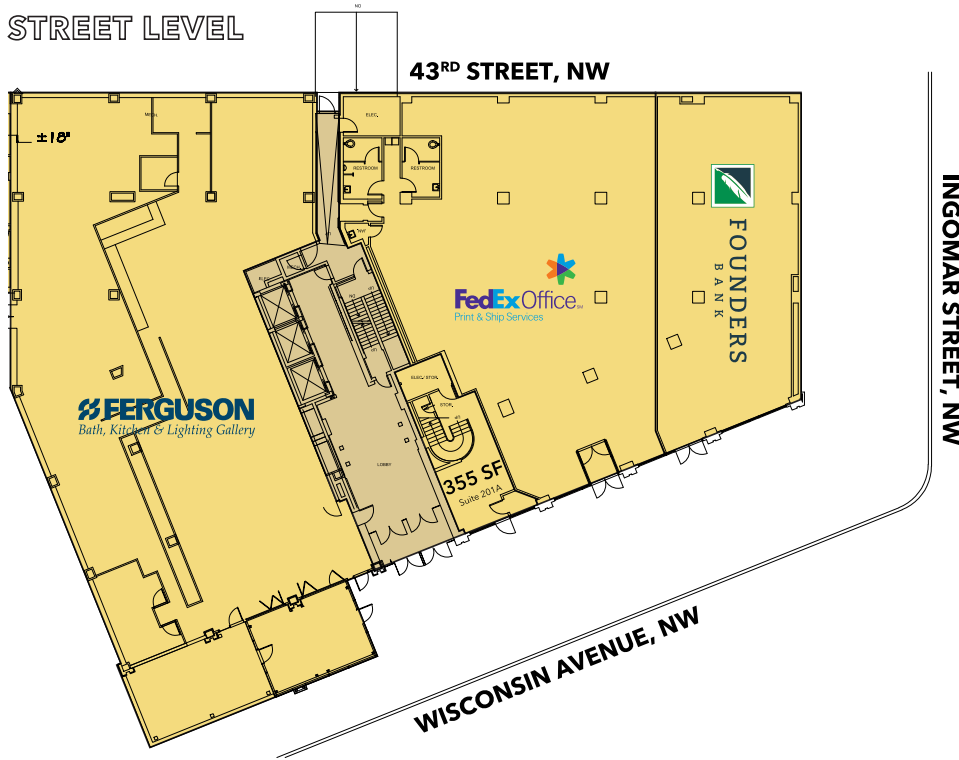

5225 WISCONSIN AVENUE, NW

CHEVY CHASE/FRIENDSHIP HEIGHTS | WASHINGTON, DC 20015

STREET LEVEL

2ND FLOOR