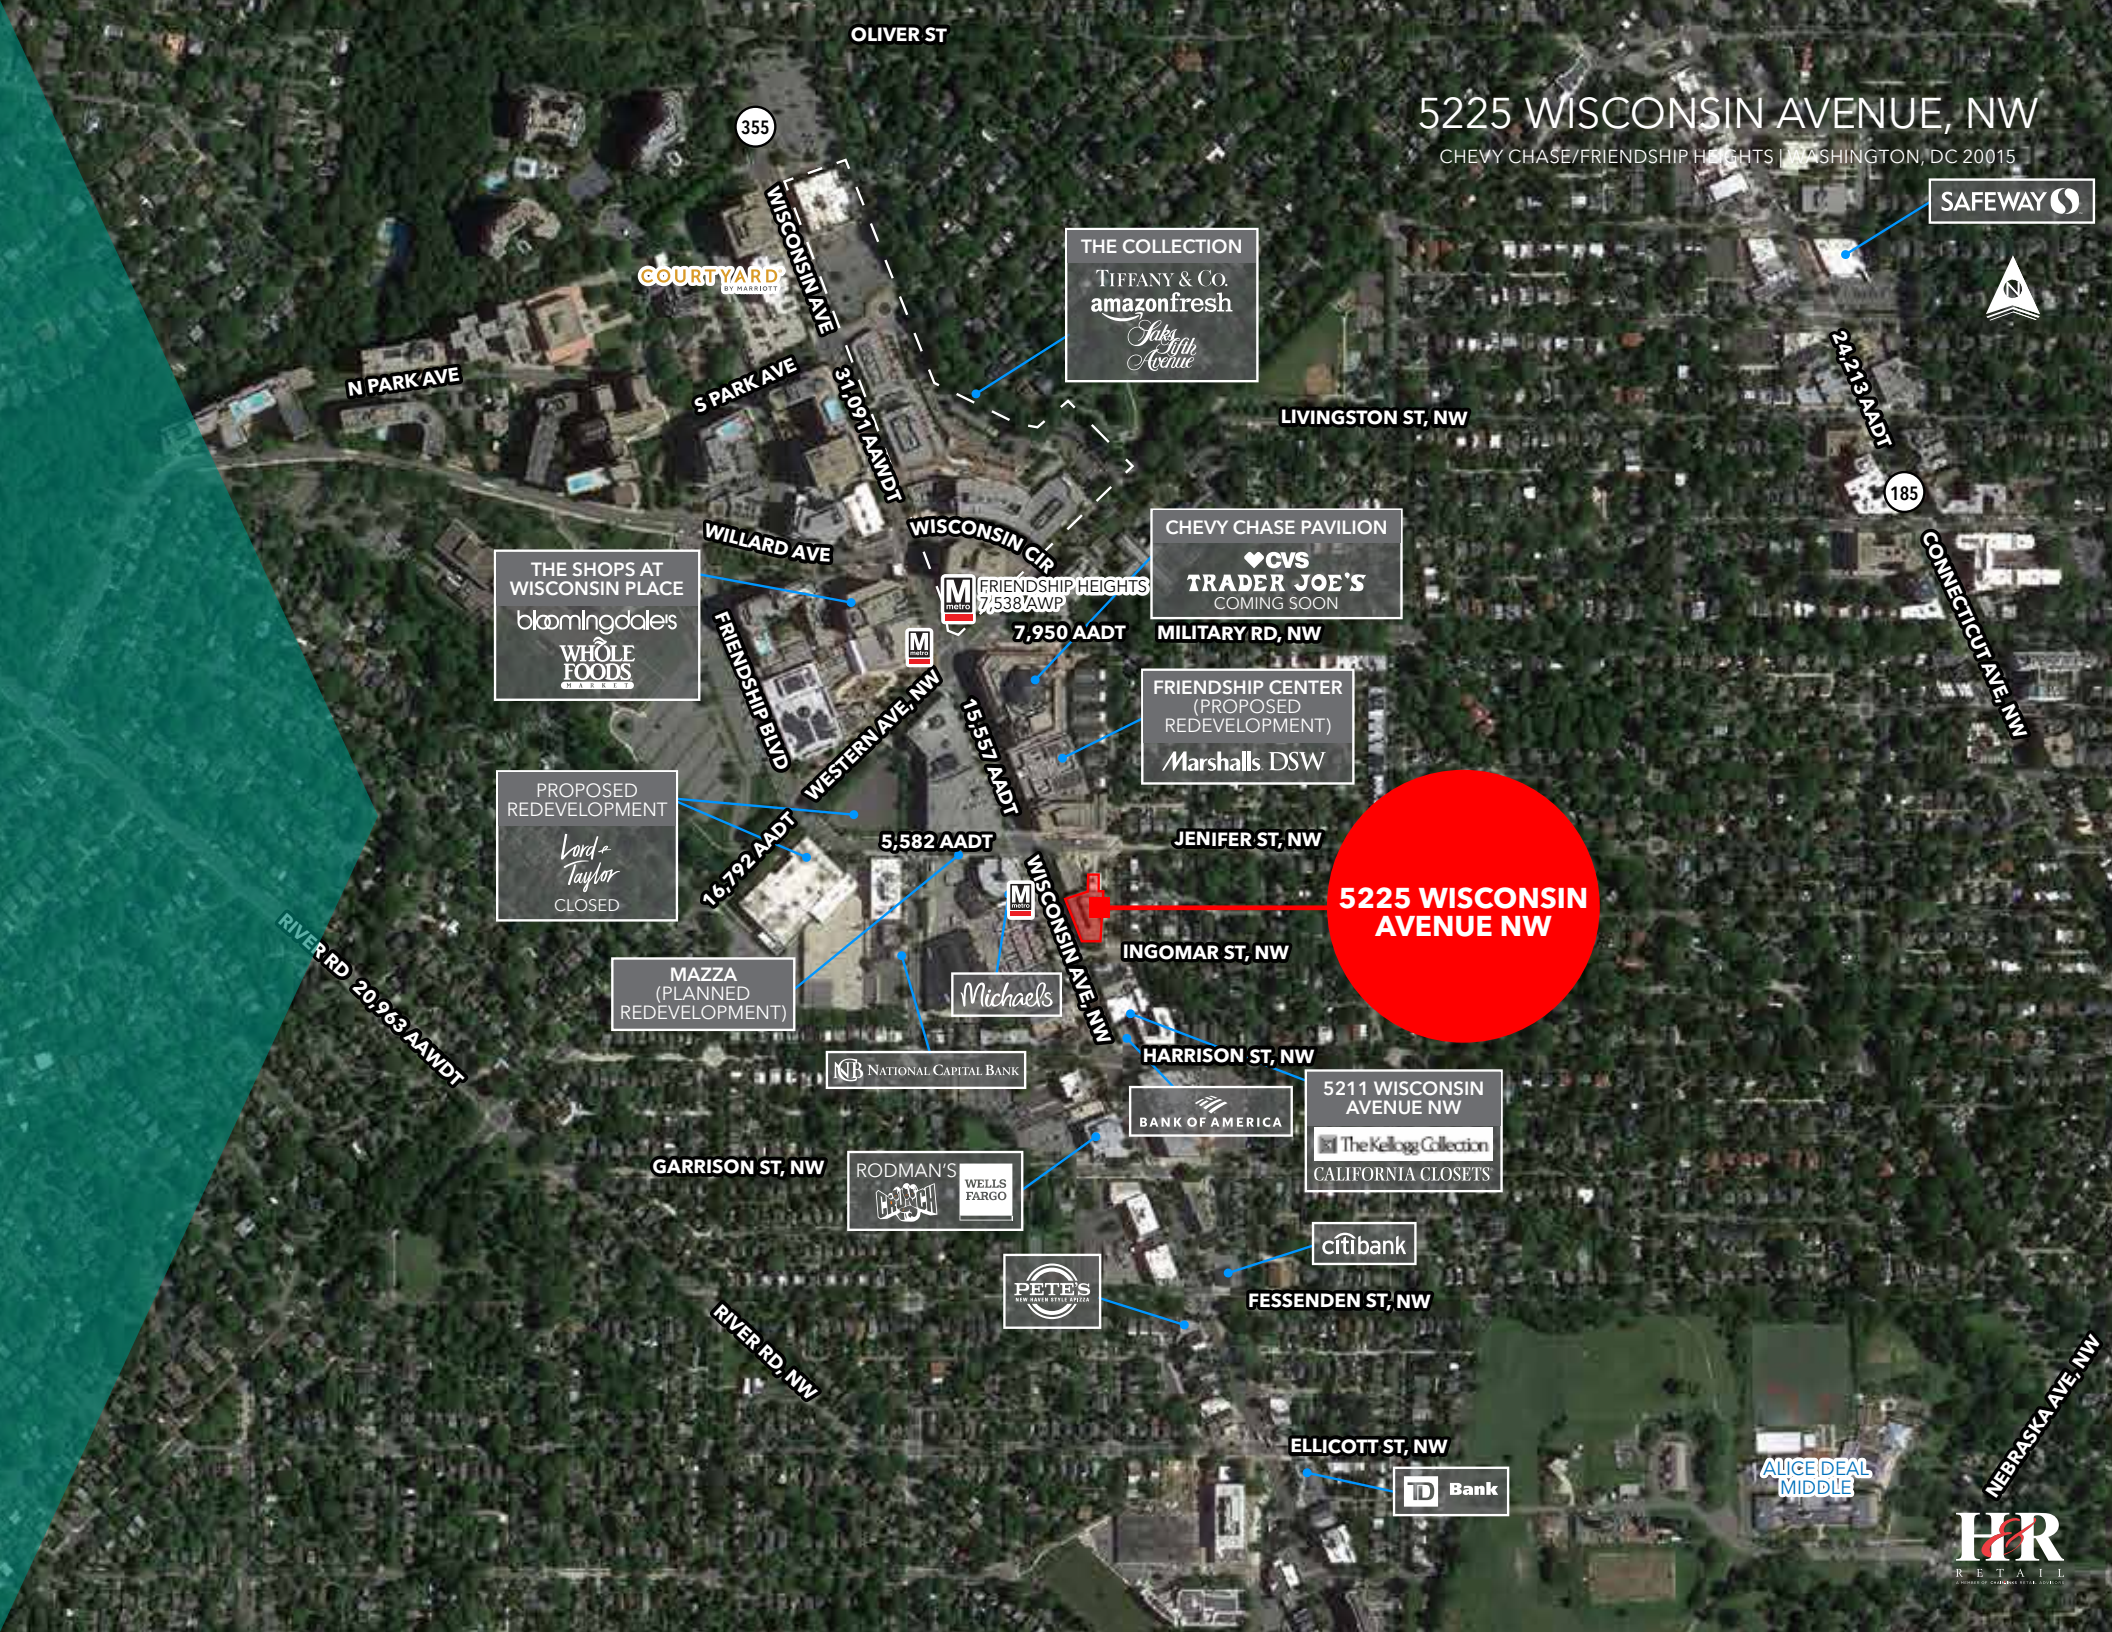

5225 WISCONSIN AVENUE, NW

CHEVY CHASE/FRIENDSHIP HEIGHTS | WASHINGTON, DC 20015

SAFeway

THE COLLECTION
TIFFANY & Co.
amazonfresh
Saks Fifth Avenue

THE SHOPS AT WISCONSIN PLACE
blomlingdale's
WHOLE FOODS
MARKET

CHEVY CHASE PAVILION
CVS
TRADER JOE'S
COMING SOON

PROPOSED REDEVELOPMENT
Lord & Taylor
CLOSED

FRIENDSHIP CENTER
(PROPOSED REDEVELOPMENT)
Marshalls DSW

5225 WISCONSIN AVENUE NW

MAZZA
(PLANNED REDEVELOPMENT)

FESSENDEN ST, NW

TD Bank

ALICE DEAL MIDDLE