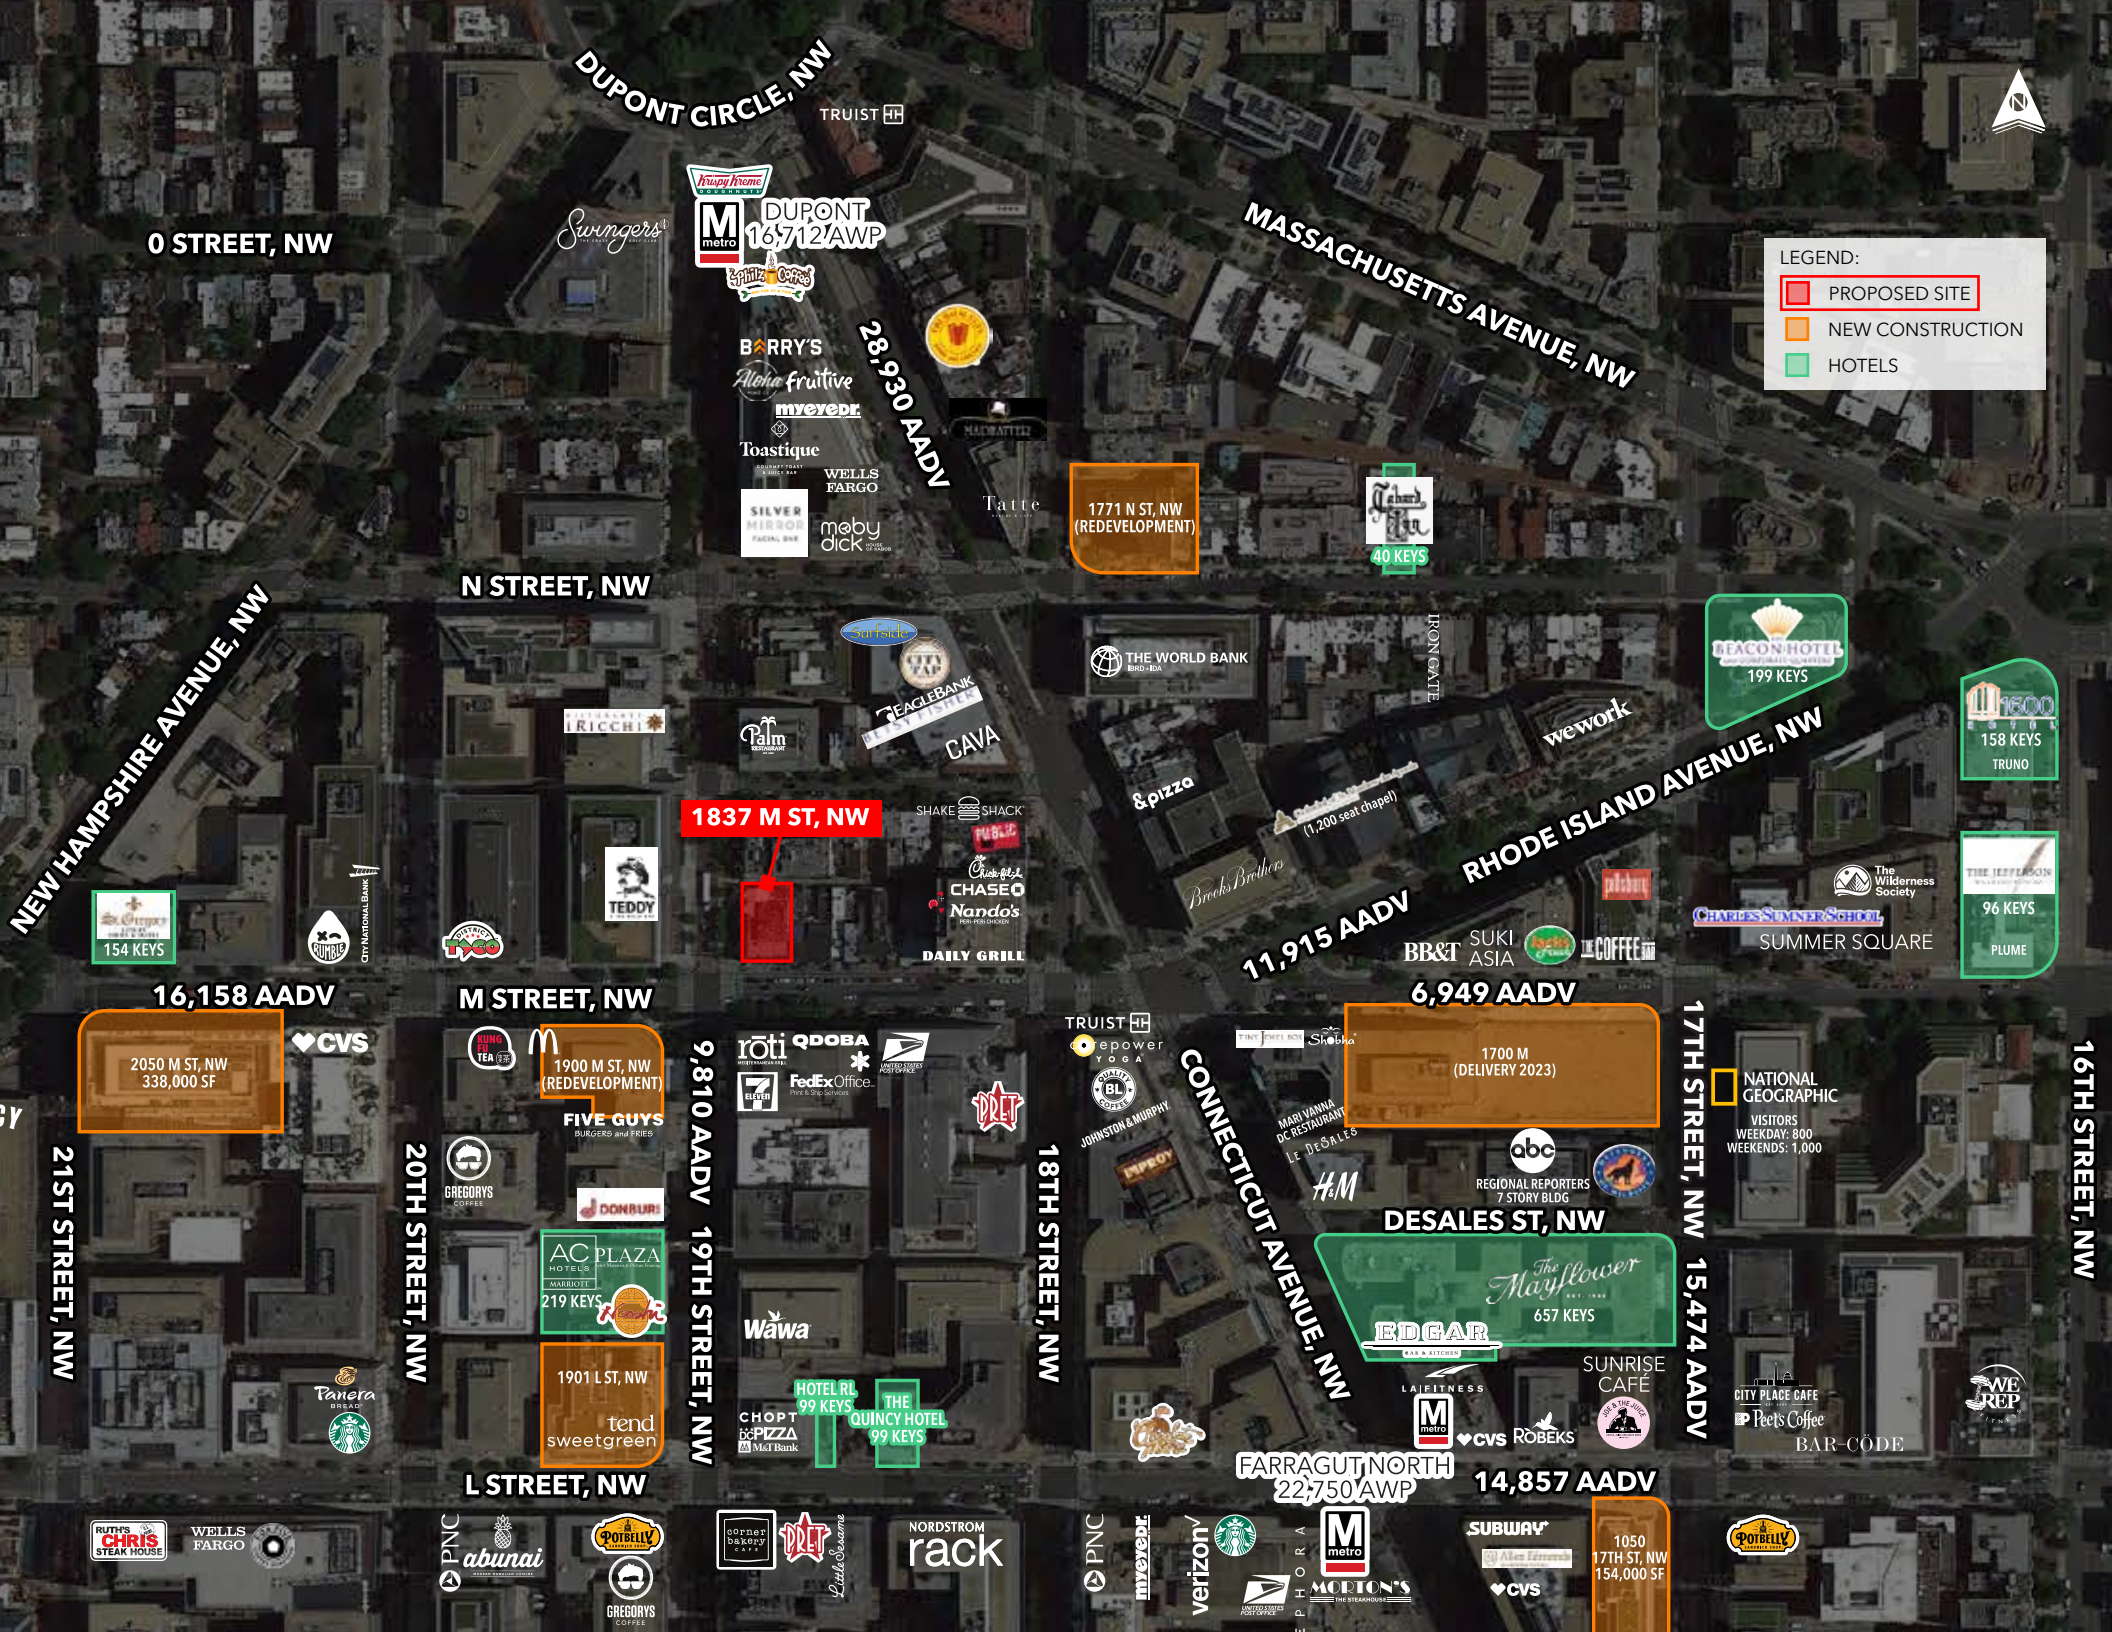

LEGEND:

- PROPOSED SITE
- NEW CONSTRUCTION
- HOTELS

0 STREET, NW

DUPONT CIRCLE, NW

MASSACHUSETTS AVENUE, NW

N STREET, NW

NEW HAMPSHIRE AVENUE, NW

RHODE ISLAND AVENUE, NW

40 KEYS

SEACON HOTEL
199 KEYS

1600
158 KEYS
TRUNO

96 KEYS
PLUME

154 KEYS

2050 M ST, NW
338,000 SF

1900 M ST, NW
(REDEVELOPMENT)

1700 M
(DELIVERY 2023)

NATIONAL GEOGRAPHIC
VISITORS
WEEKDAY: 800
WEEKENDS: 1,000

AC PLAZA
HOTELS
MARRIOTT
219 KEYS

1901 L ST, NW
tend
sweetgreen

DESALLES ST, NW
657 KEYS

HOTEL RL
99 KEYS
THE QUINCY HOTEL
99 KEYS

SUNRISE CAFE

1050
17TH ST, NW
154,000 SF

corner bakery
Little Seaside

NORDSTROM
rack

PNC
myveed
verizon

STARBUCKS
MORTON'S

SUBWAY
CVS

POBELLY