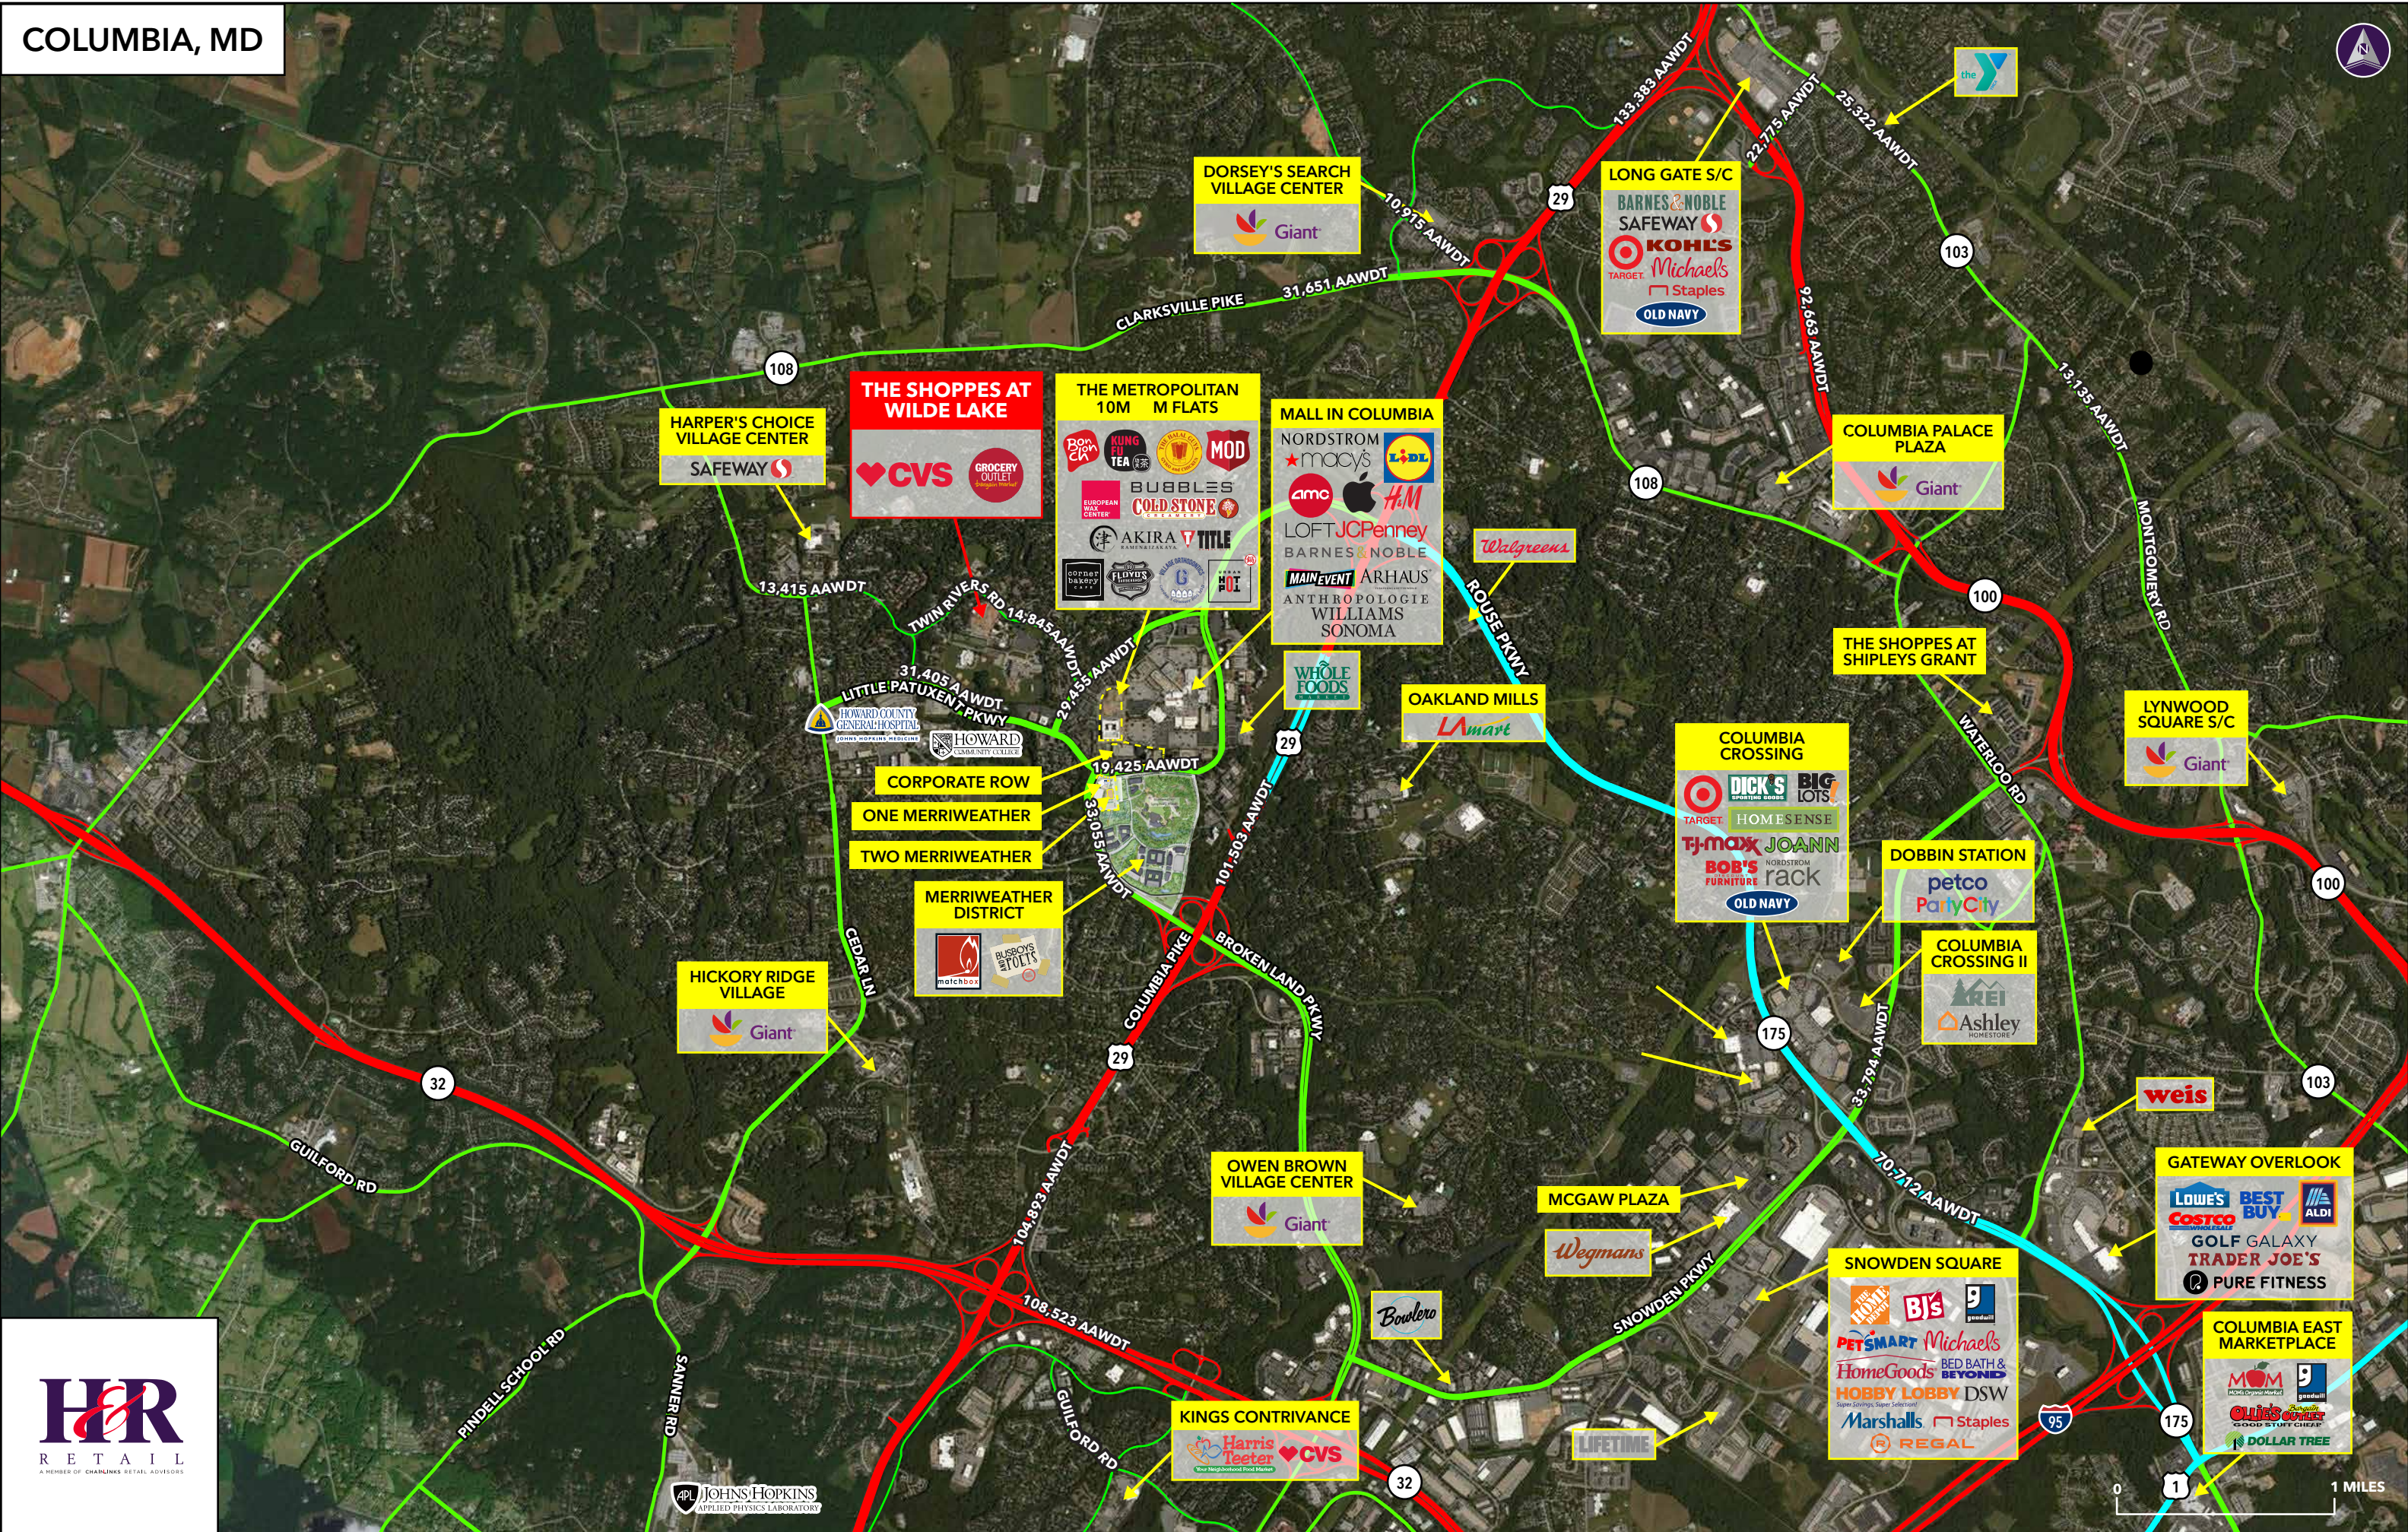

COLUMBIA, MD

HARPER'S CHOICE VILLAGE CENTER
SAFeway

THE SHOPPES AT WILDE LAKE
CVS
GROCERY OUTLET

THE METROPOLITAN 10M M FLATS
BUBBLES
COLD STONE
AKIRA
TITLE

MALL IN COLUMBIA
NORDSTROM
macy's
LIDL
amc
apple
H&M
LOFT JCPenney
BARNES & NOBLE
MAIN EVENT
ARHAUS
ANTHROPOLOGIE
WILLIAMS SONOMA

LONG GATE S/C
BARNES & NOBLE
SAFeway
KOHL'S
TARGET
Michael's
Staples
OLD NAVY

COLUMBIA PALACE PLAZA
Giant

CORPORATE ROW
ONE MERRIWEATHER
TWO MERRIWEATHER

MERRIWEATHER DISTRICT
MATCHBOX
BUSBOYS & POETS

HICKORY RIDGE VILLAGE
Giant

OAKLAND MILLS
Lamart

COLUMBIA CROSSING
TARGET
DICK'S SPORTING GOODS
BIG LOTS!
HOMESENSE
TJ-maxx
JOANN
BOB'S FURNITURE
rack
OLD NAVY

DOBBIN STATION
petco
PartyCity

COLUMBIA CROSSING II
KREI
Ashley HOMESTORE

GATEWAY OVERLOOK
LOWE'S
BEST BUY
ALDI
Costco
GOLF GALAXY
TRADER JOE'S
PURE FITNESS

COLUMBIA EAST MARKETPLACE
MOM
OLLIE'S
DOLLAR TREE

KINGS CONTRIVANCE
Harris Teeter
CVS