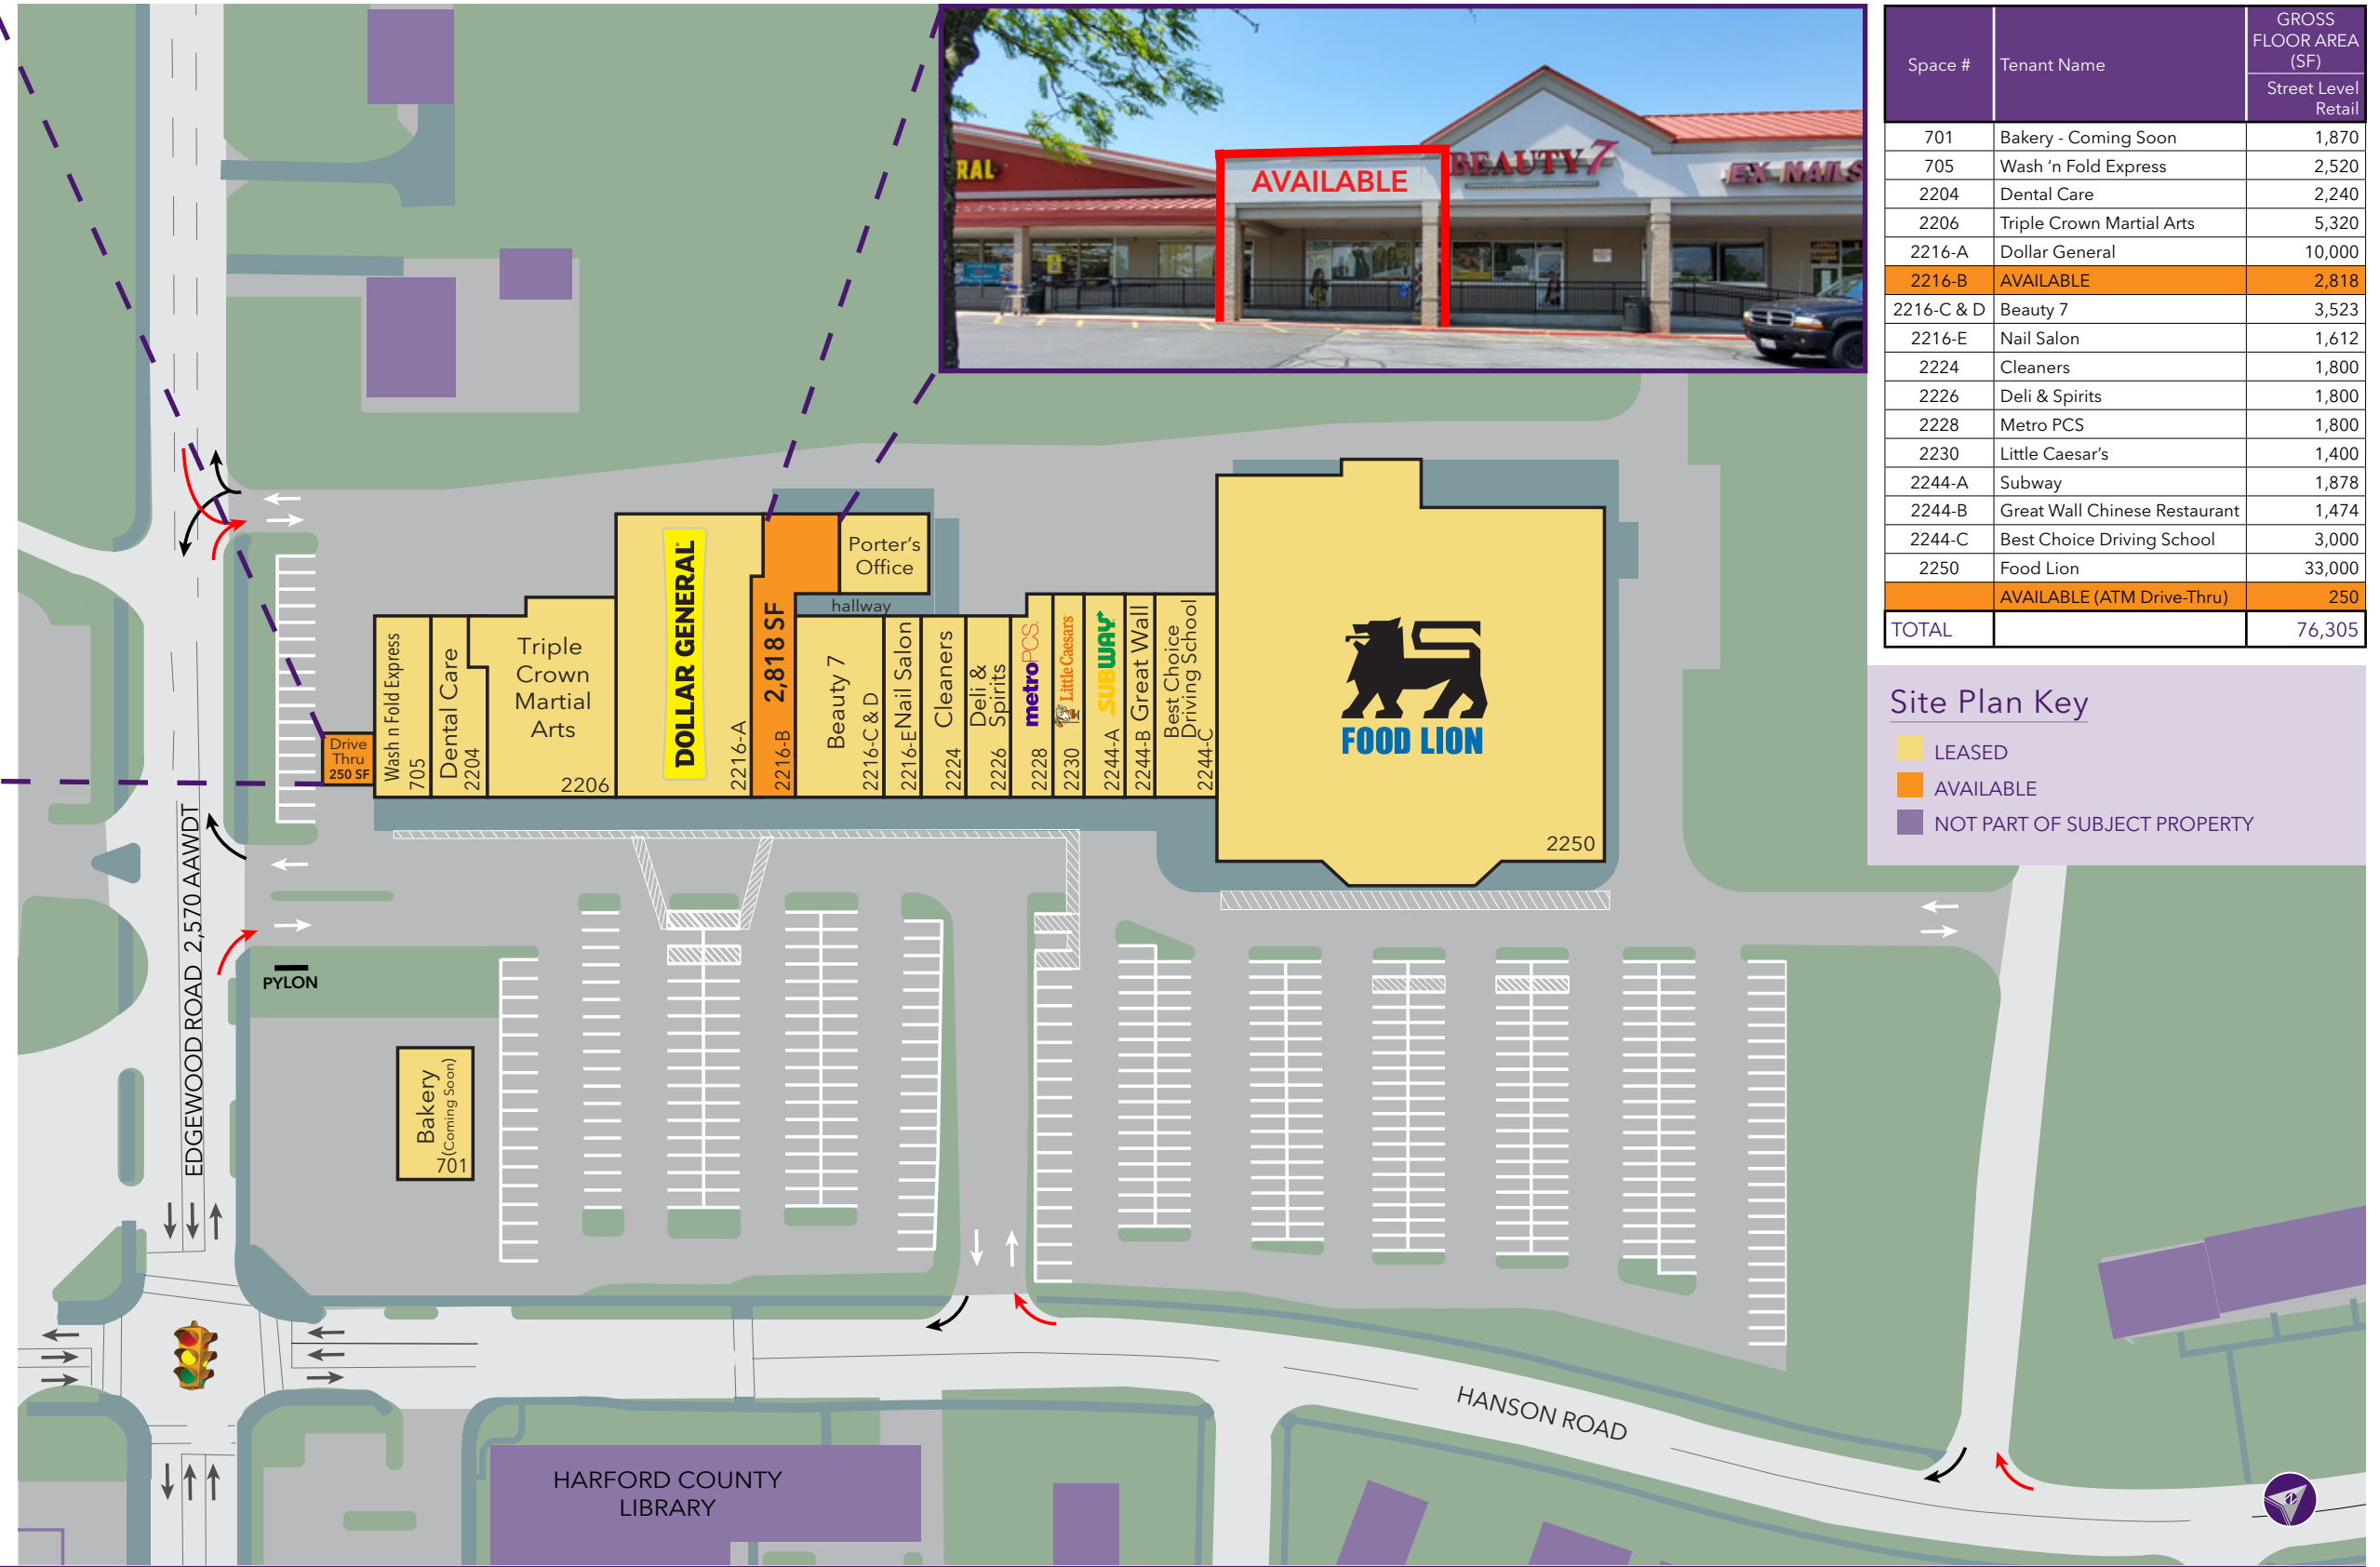

EDGEWOOD PLAZA ■ EDGEWOOD, MD

Space #	Tenant Name	GROSS FLOOR AREA (SF)
		Street Level Retail
701	Bakery - Coming Soon	1,870
705	Wash 'n Fold Express	2,520
2204	Dental Care	2,240
2206	Triple Crown Martial Arts	5,320
2216-A	Dollar General	10,000
2216-B	AVAILABLE	2,818
2216-C & D	Beauty 7	3,523
2216-E	Nail Salon	1,612
2224	Cleaners	1,800
2226	Deli & Spirits	1,800
2228	Metro PCS	1,800
2230	Little Caesar's	1,400
2244-A	Subway	1,878
2244-B	Great Wall Chinese Restaurant	1,474
2244-C	Best Choice Driving School	3,000
2250	Food Lion	33,000
	AVAILABLE (ATM Drive-Thru)	250
TOTAL		76,305