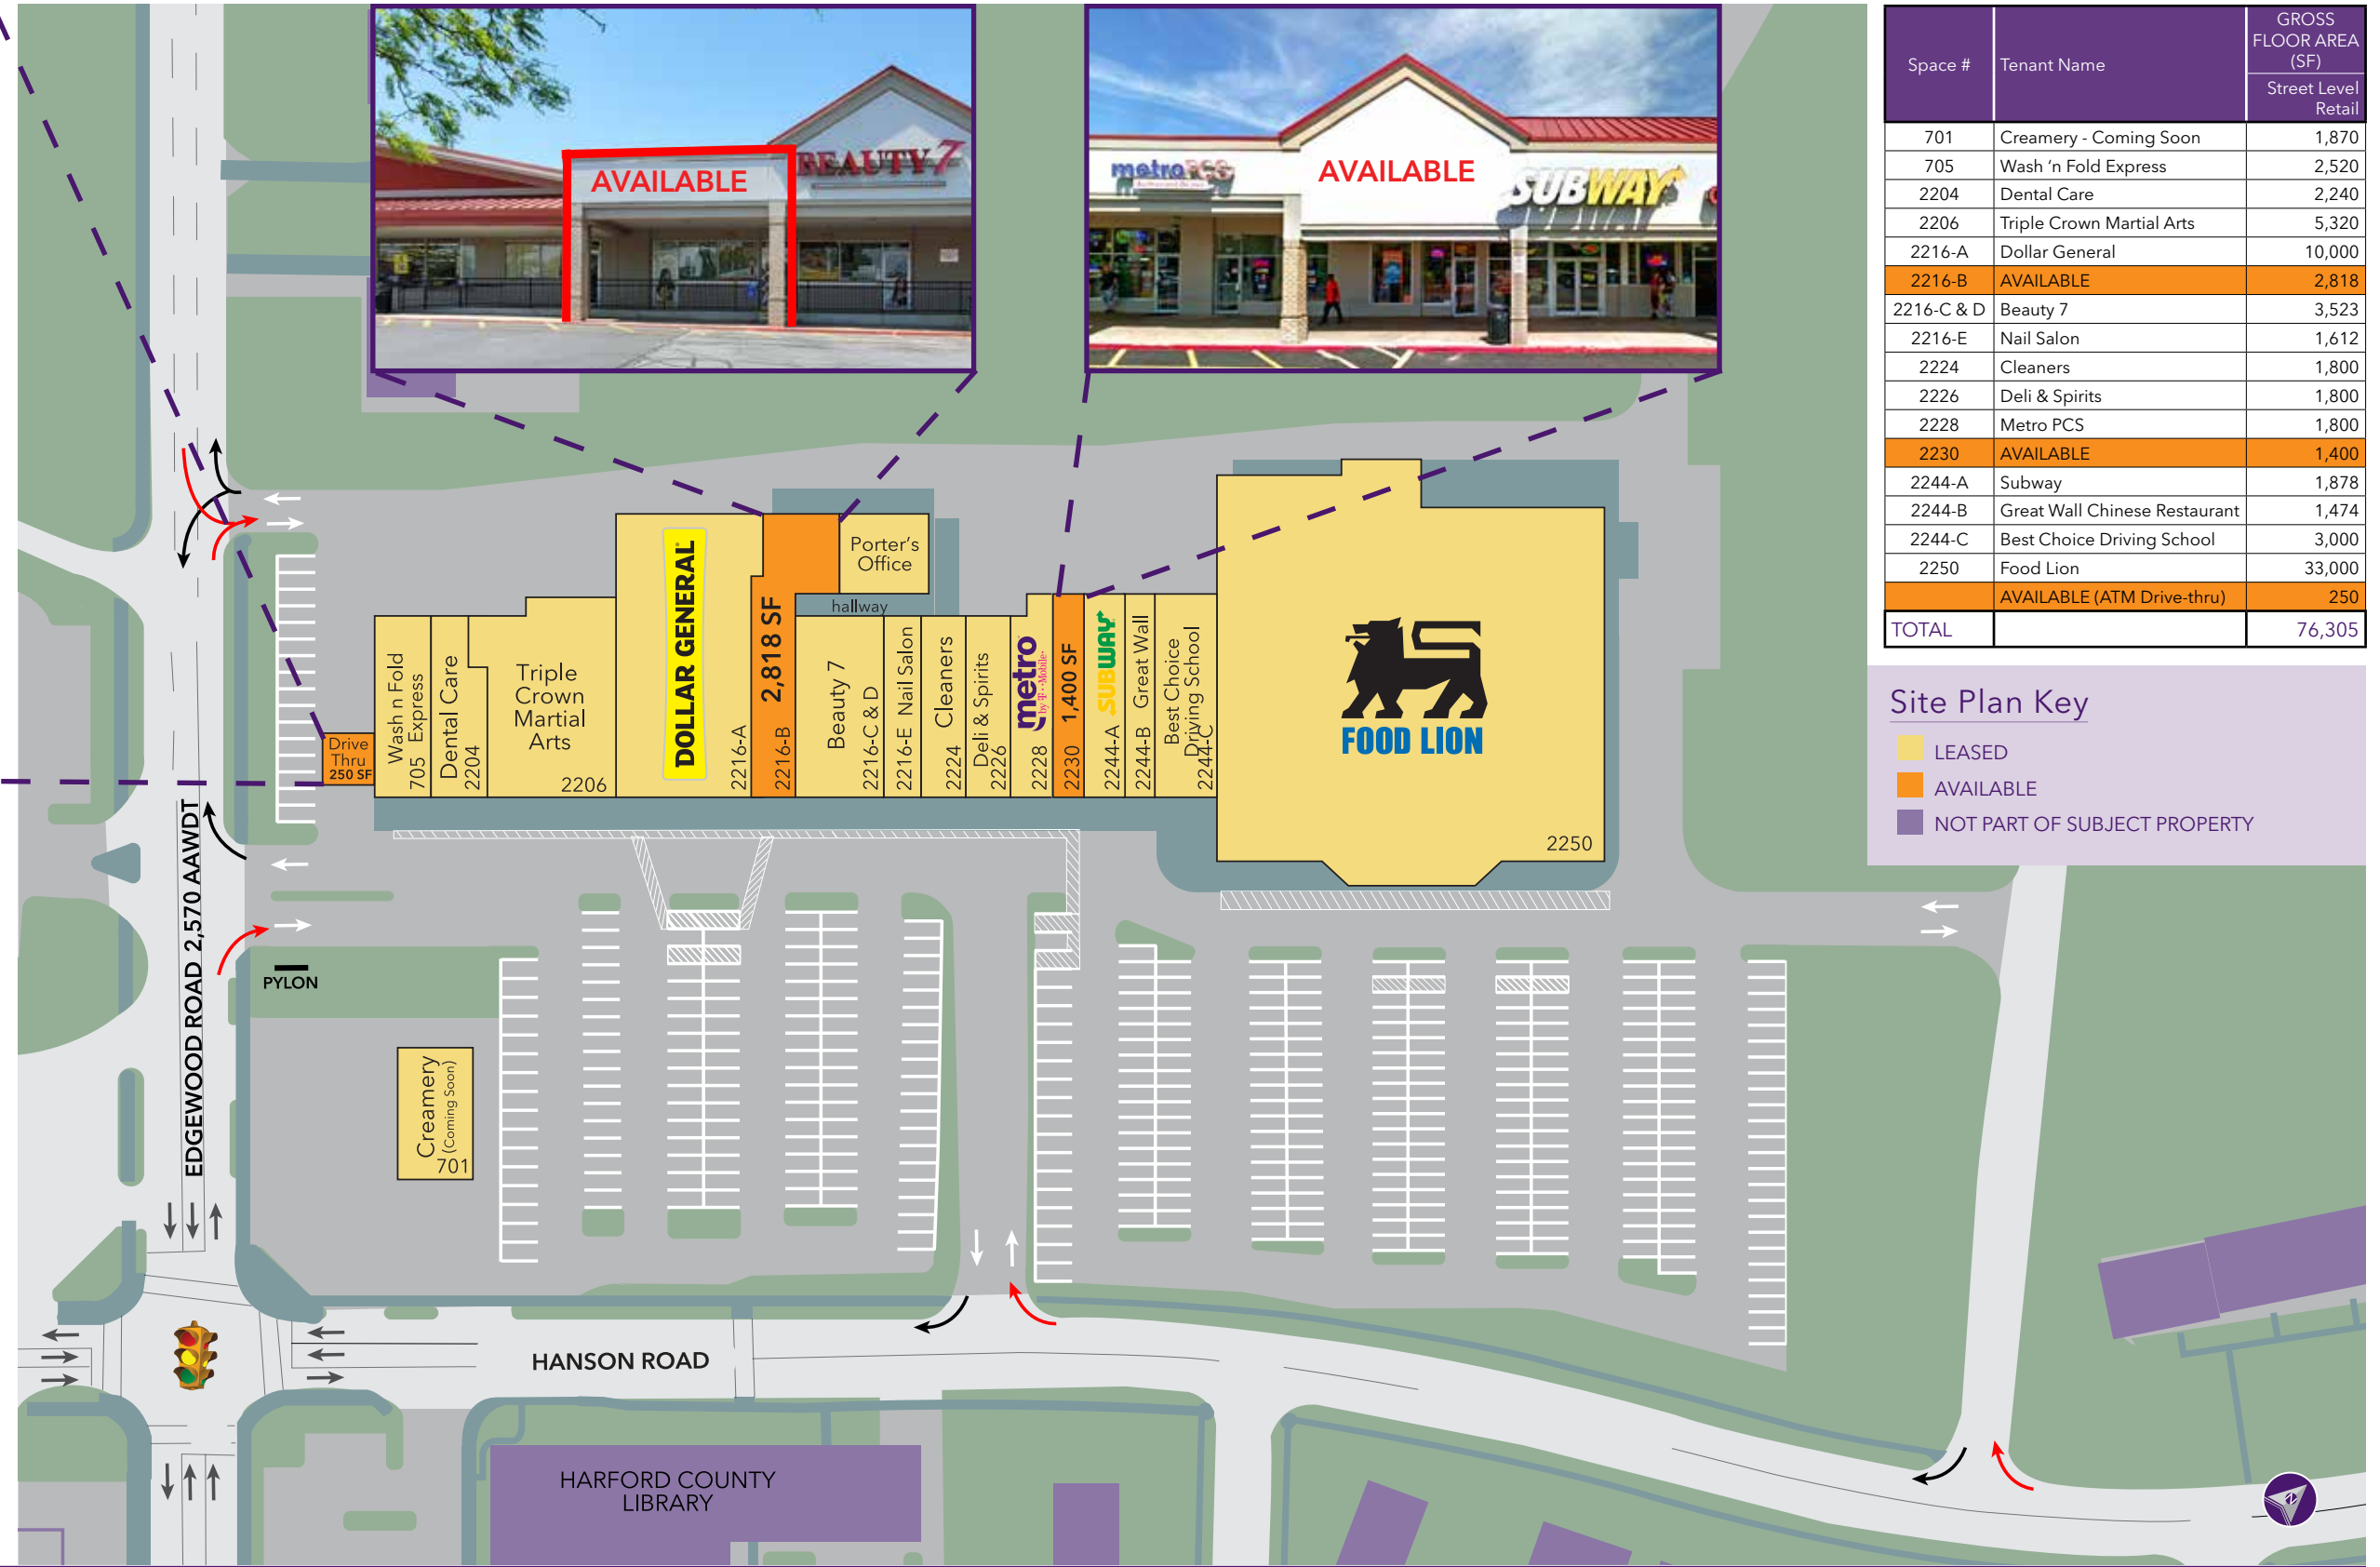

EDGEWOOD PLAZA ■ EDGEWOOD, MD

ATM DRIVE-THRU

PYLON SIGN AVAILABLE

Space #	Tenant Name	GROSS FLOOR AREA (SF)
		Street Level Retail
701	Creamery - Coming Soon	1,870
705	Wash 'n Fold Express	2,520
2204	Dental Care	2,240
2206	Triple Crown Martial Arts	5,320
2216-A	Dollar General	10,000
2216-B	AVAILABLE	2,818
2216-C & D	Beauty 7	3,523
2216-E	Nail Salon	1,612
2224	Cleaners	1,800
2226	Deli & Spirits	1,800
2228	Metro PCS	1,800
2230	AVAILABLE	1,400
2244-A	Subway	1,878
2244-B	Great Wall Chinese Restaurant	1,474
2244-C	Best Choice Driving School	3,000
2250	Food Lion	33,000
	AVAILABLE (ATM Drive-thru)	250
<b>TOTAL</b>		<b>76,305</b>

**Site Plan Key**

- LEASED
- AVAILABLE
- NOT PART OF SUBJECT PROPERTY