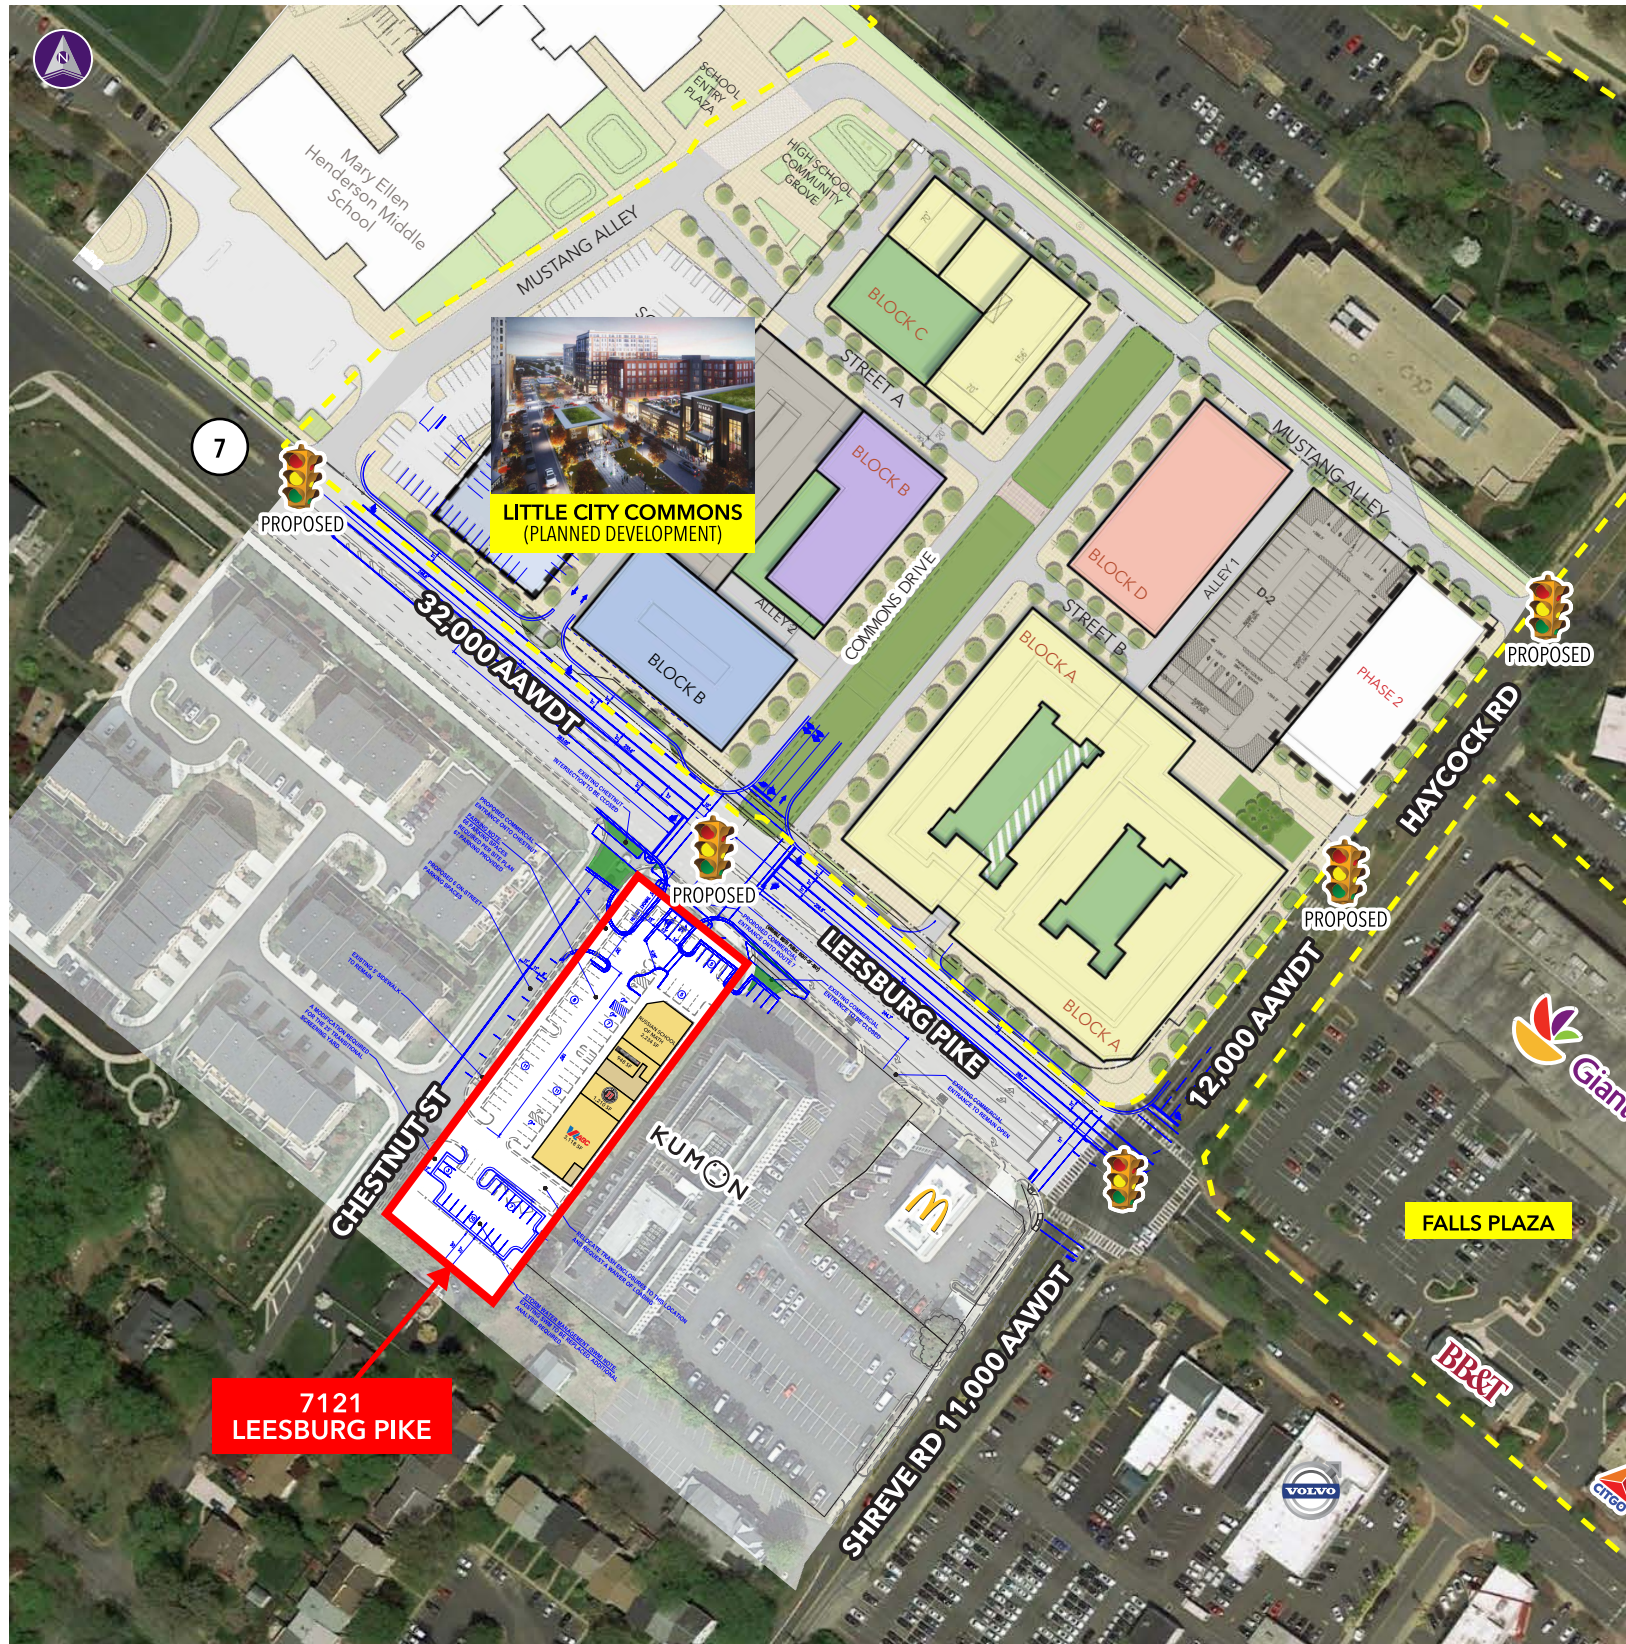

7121 LEESBURG PIKE ■ FALLS CHURCH, VA

Site Plan Key

Orange square	AVAILABLE	Yellow square	LEASED
---------------	-----------	---------------	--------