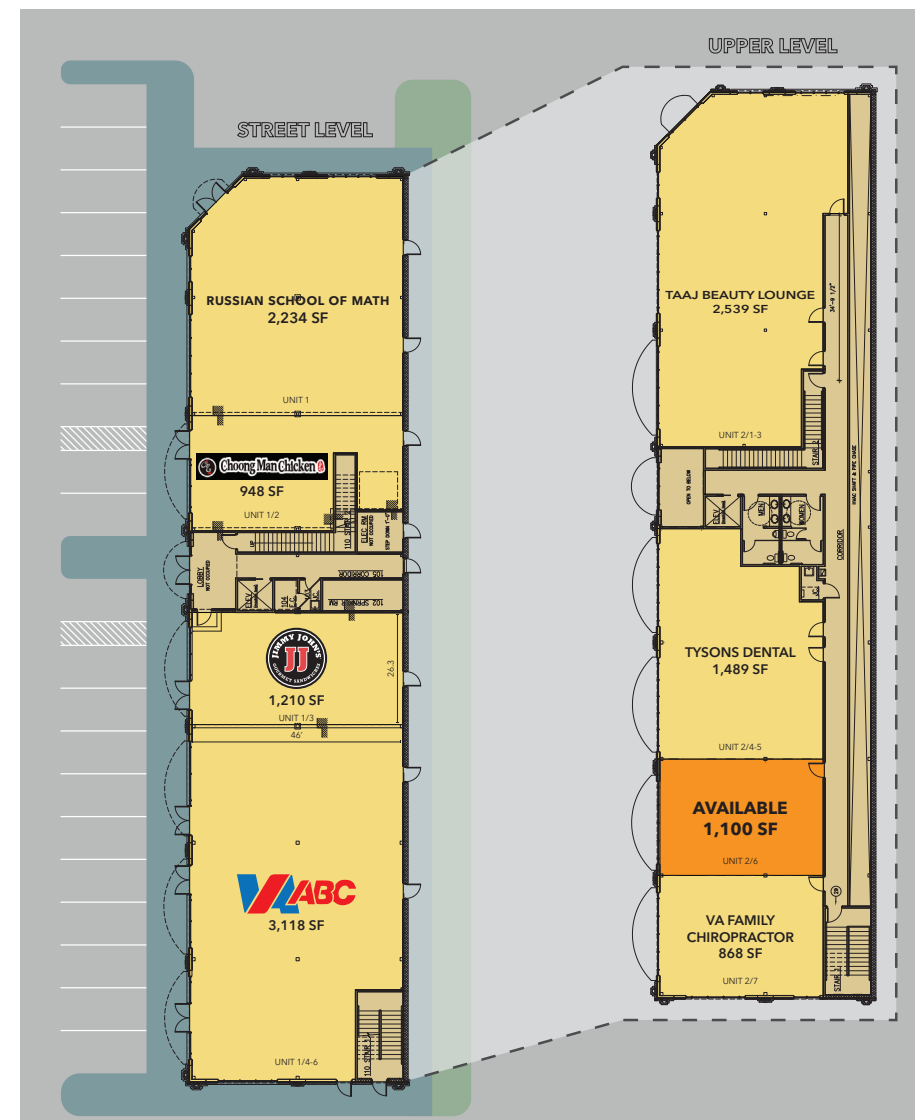

7121 LEESBURG PIKE ■ FALLS CHURCH, VA

Site Plan Key

Orange square	AVAILABLE	Yellow square	LEASED
---------------	-----------	---------------	--------