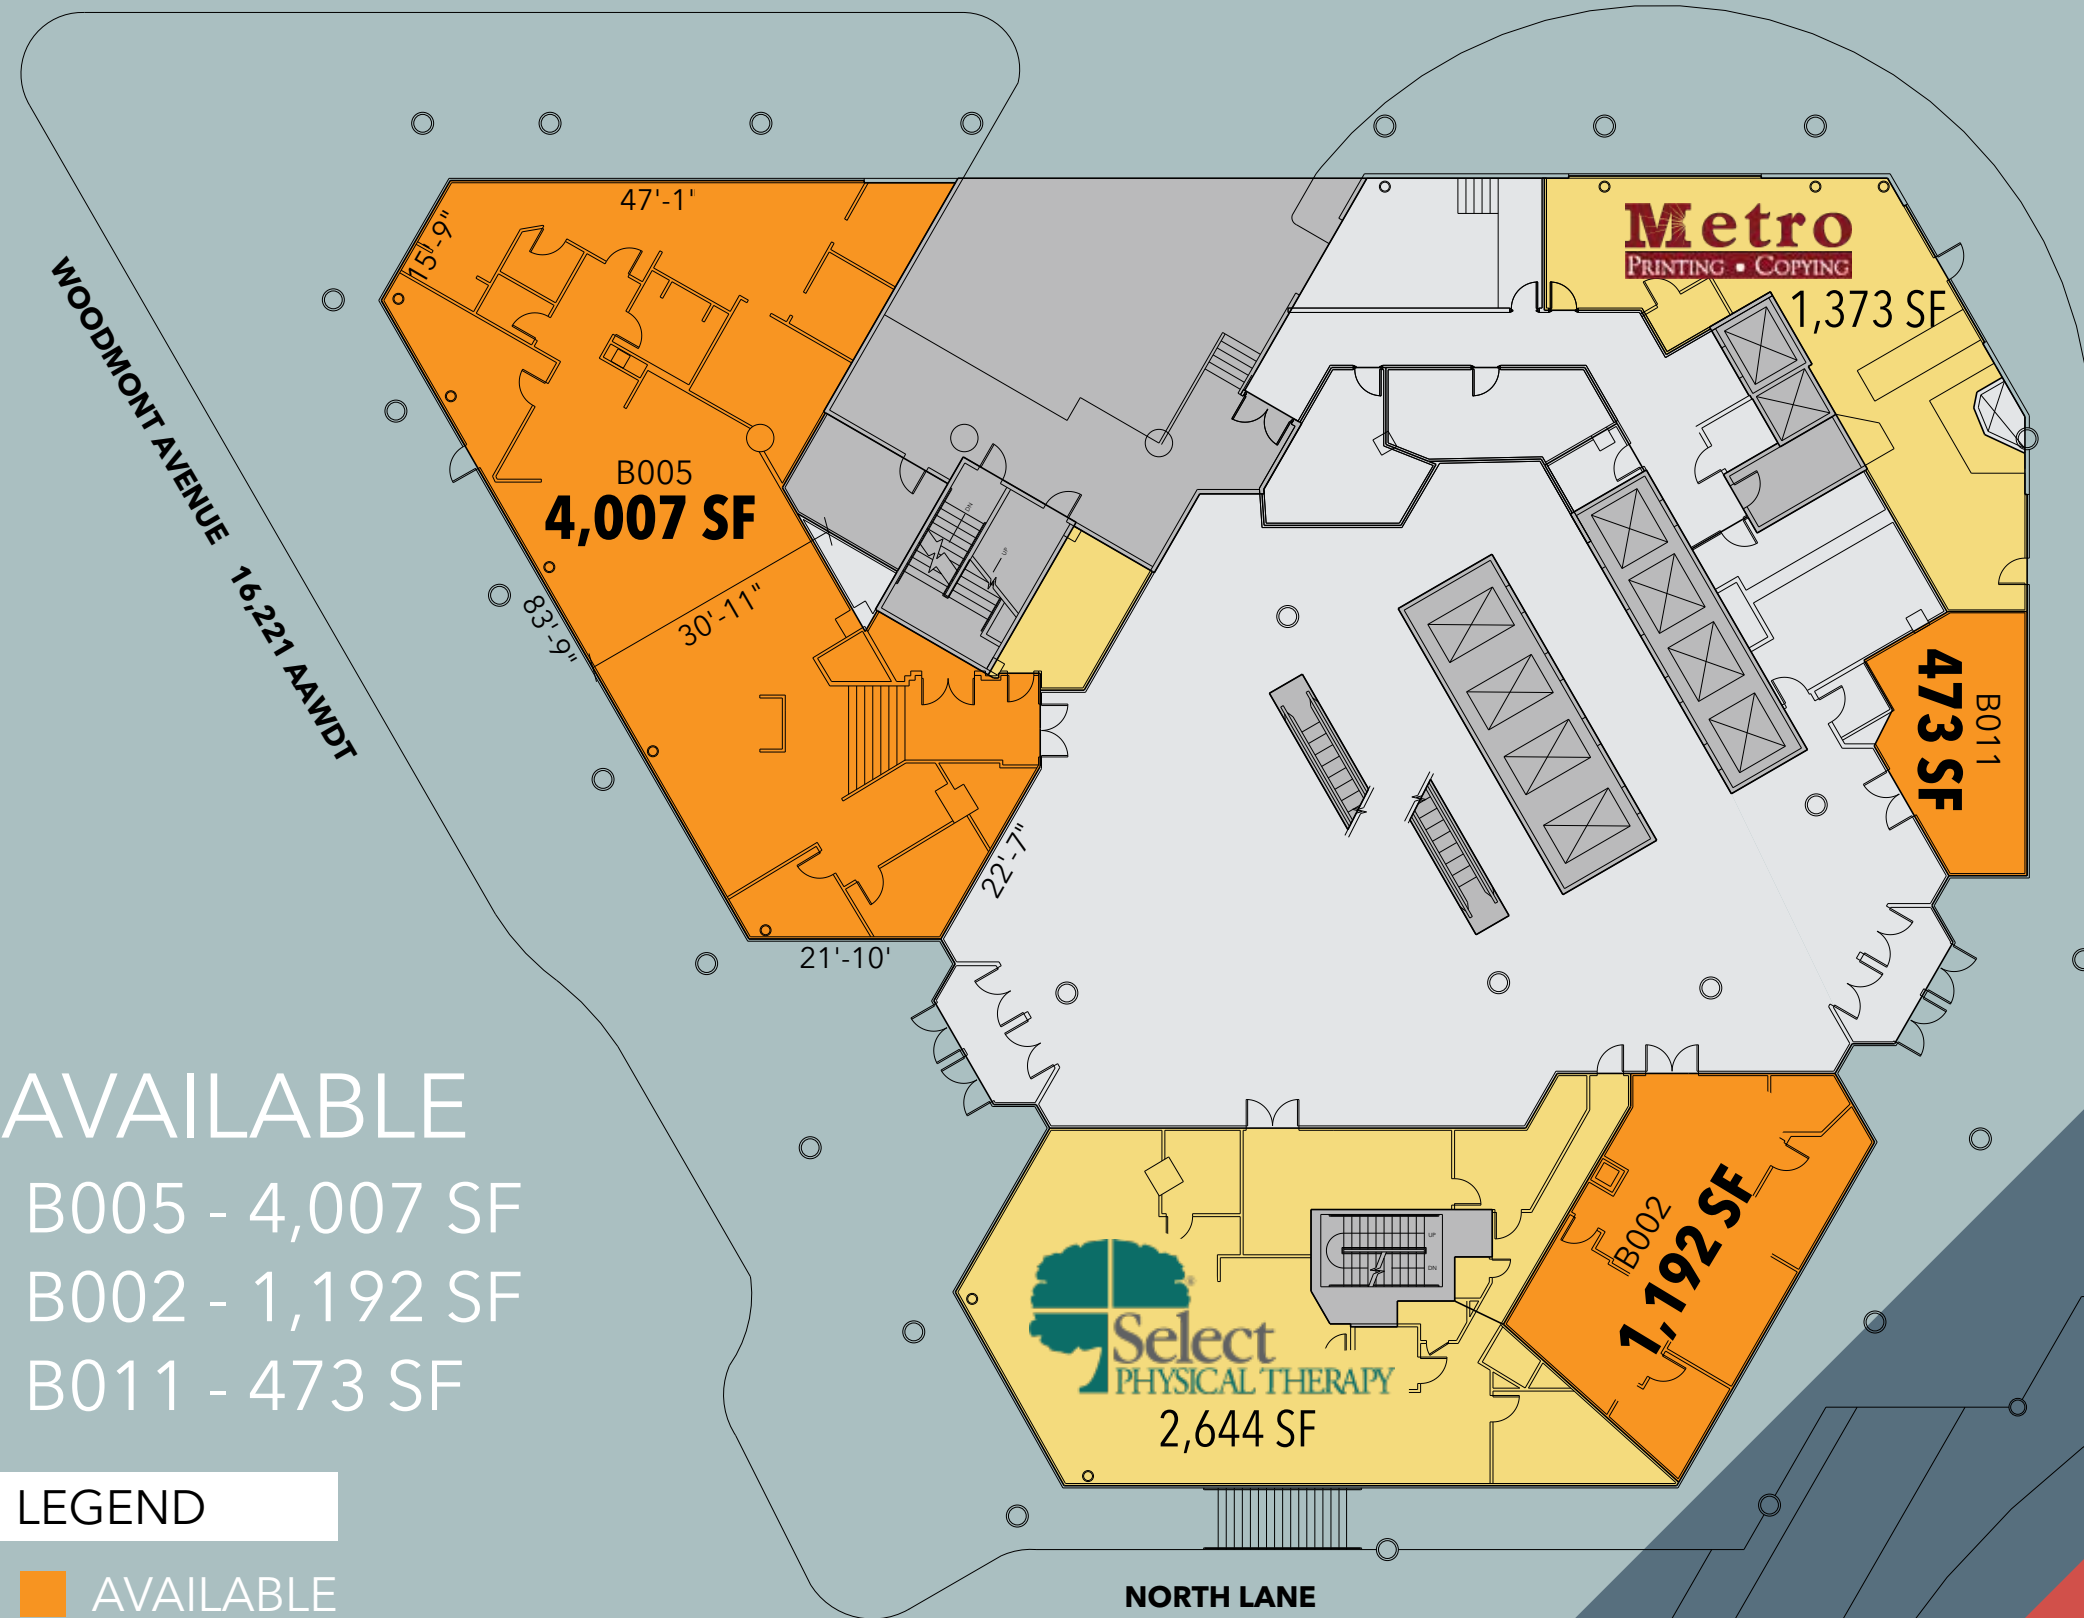

BETHESDA METRO CENTER

AVAILABLE

- B005 - 4,007 SF
- B002 - 1,192 SF
- B011 - 473 SF

LEGEND

- AVAILABLE
- LEASED