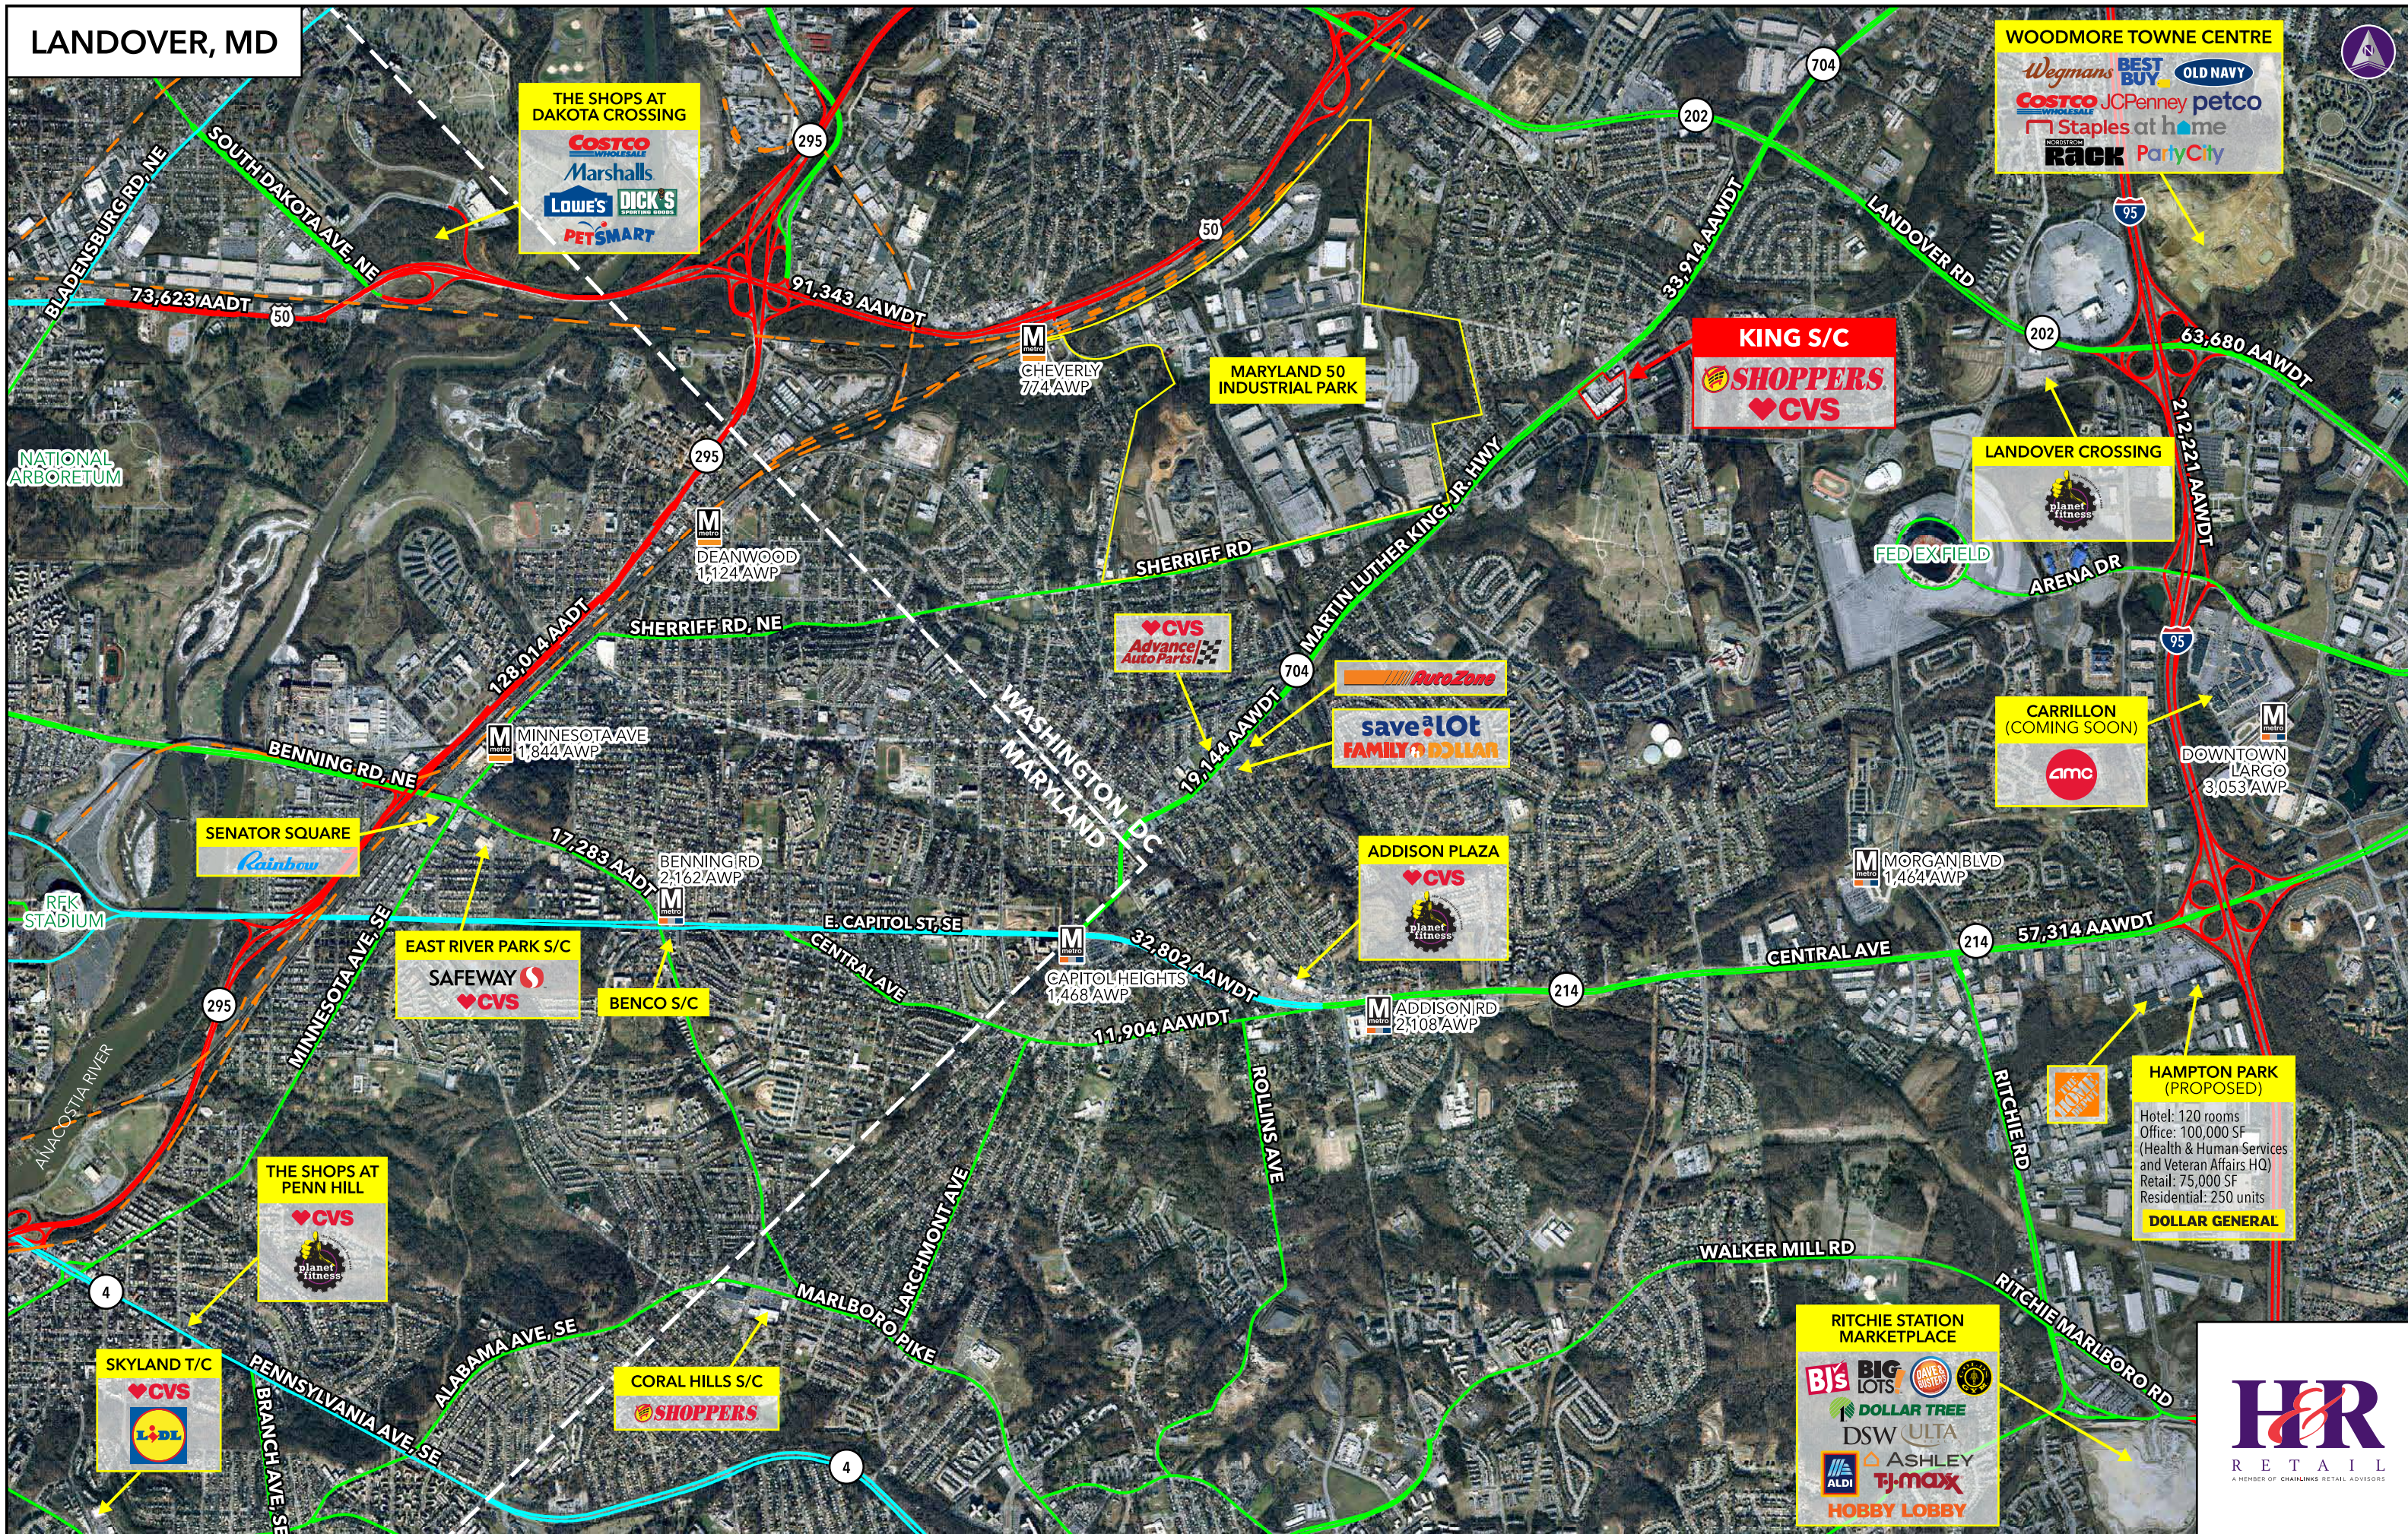

LANDOVER, MD

THE SHOPS AT DAKOTA CROSSING

- Costco
- Marshalls
- Lowe's
- DICK'S SPORTING GOODS
- PET SMART

WOODMORE TOWNE CENTRE

- Wegmans
- BEST BUY
- OLD NAVY
- Costco WHOLESALE
- JCPenney
- petco
- Staples at home
- RACK
- PartyCity

KING S/C

- SHOPPERS
- CVS

LANDOVER CROSSING

- planet fitness

CARRILLON (COMING SOON)

- amc

HAMPTON PARK (PROPOSED)

- Hotel: 120 rooms
- Office: 100,000 SF (Health & Human Services and Veteran Affairs HQ)
- Retail: 75,000 SF
- Residential: 250 units
- DOLLAR GENERAL

RITCHIE STATION MARKETPLACE

- BJ's
- BIG LOTS!
- DOLLAR TREE
- DSW
- ALDI
- ASHLEY
- TJ-maxx
- HOBBY LOBBY