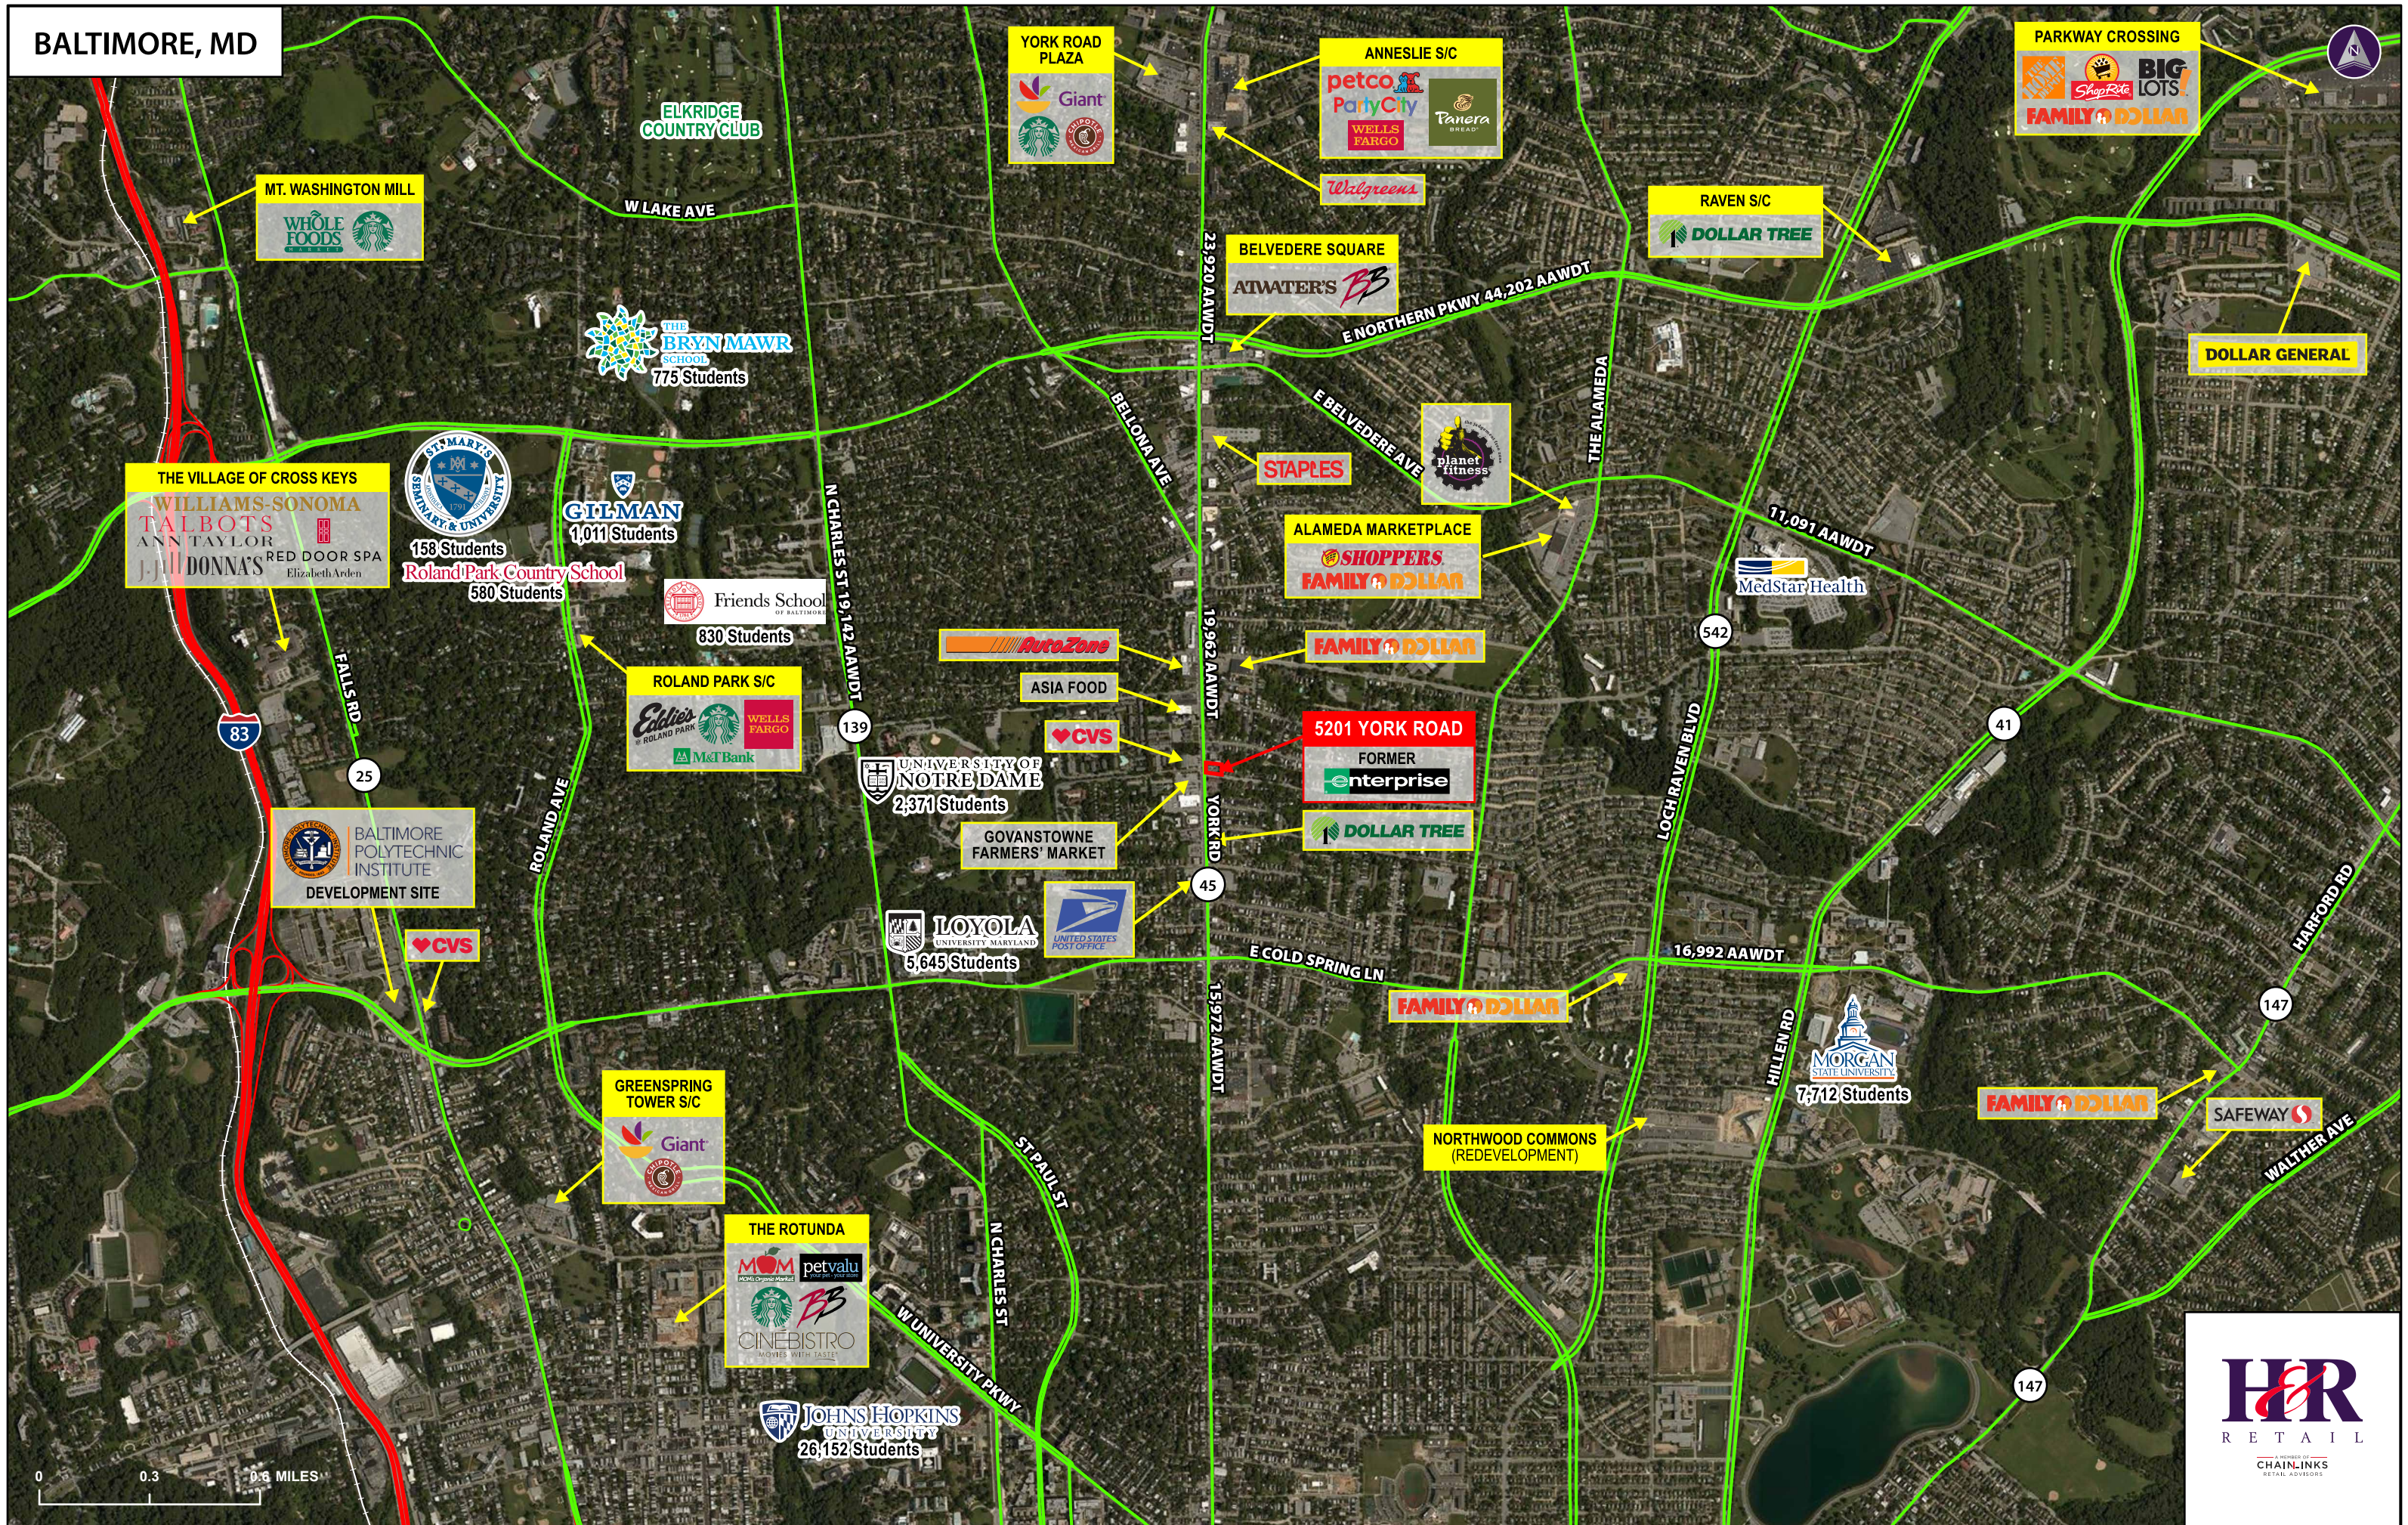

BALTIMORE, MD

MT. WASHINGTON MILL
WHOLE FOODS
Starbucks

YORK ROAD PLAZA
Giant
Starbucks
Panera Bread

ANNESLIE S/C
petco
PartyCity
Wells Fargo
Walgreens
Panera Bread

PARKWAY CROSSING
ShopRite
BIG LOTS!
FAMILY DOLLAR

RAVEN S/C
DOLLAR TREE

BELVEDERE SQUARE
ATWATER'S
BB

DOLLAR GENERAL

THE VILLAGE OF CROSS KEYS
WILLIAMS-SONOMA
TALBOTS
ANN TAYLOR
J.J. DONNA'S
RED DOOR SPA
Elizabeth Arden

**ST. MARY'S
SCHOOL**
158 Students

CVS

**UNIVERSITY OF
NOTRE DAME**
2,971 Students

AutoZone

ASIA FOOD

CVS

FAMILY DOLLAR

**5201 YORK ROAD
FORMER
enterprise**

DOLLAR TREE

**LOYOLA
UNIVERSITY MARYLAND**
5,645 Students

**UNITED STATES
POST OFFICE**

**GOVANSTOWNE
FARMERS' MARKET**

FAMILY DOLLAR

**GREENSPRING
TOWER S/C**
Giant
Starbucks
Panera Bread

THE ROTUNDA
MOM'S Organic Market
petvalu
Starbucks
BB
CINEBISTRO
MOVIES WITH TASTEY