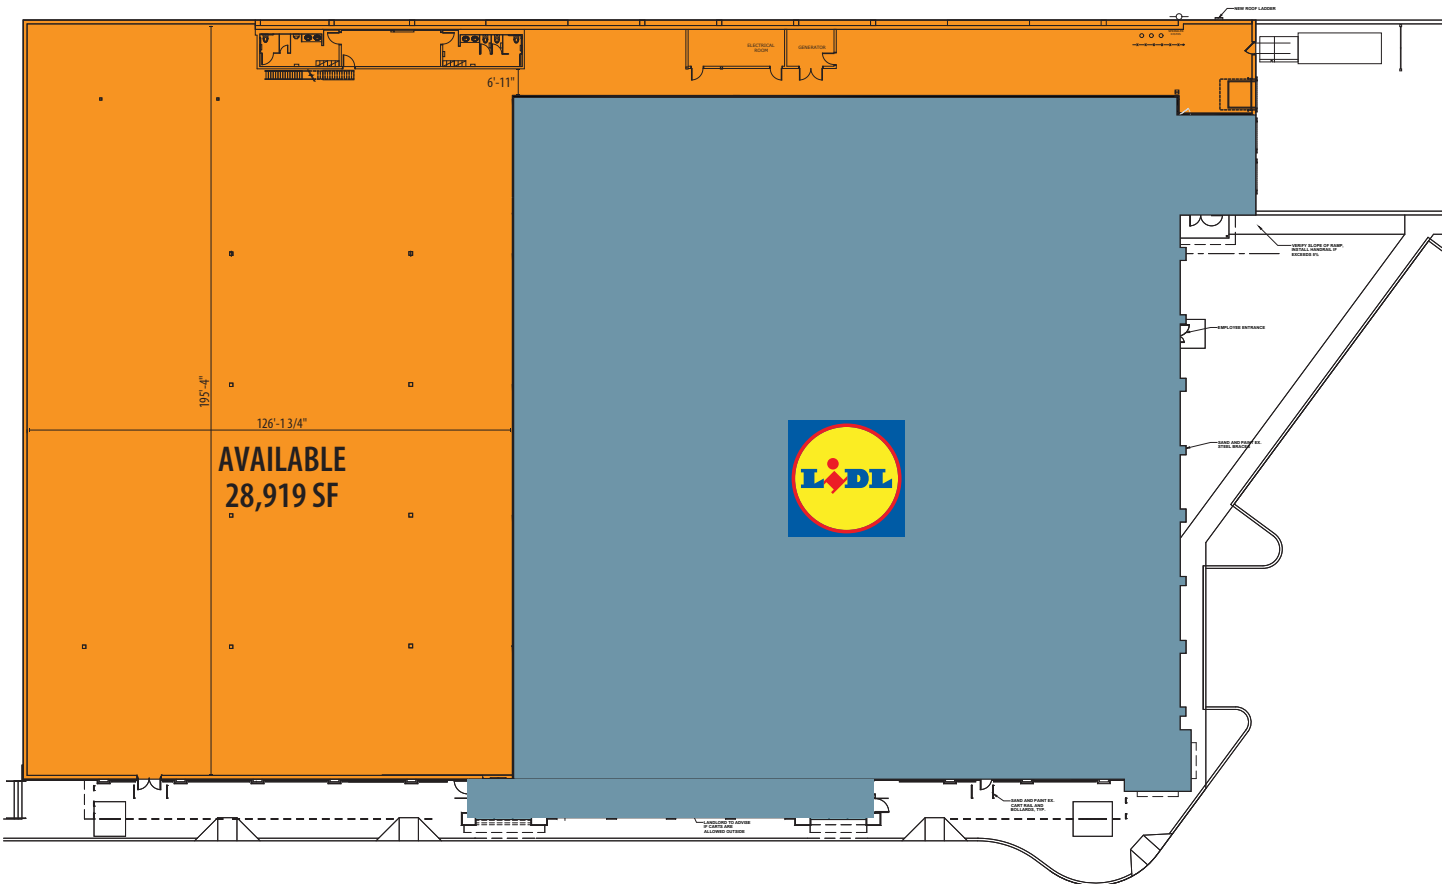

2201 RANDOLPH ROAD ■ WHEATON, MD

■ COMING SOON    ■ AVAILABLE

Information herein has been obtained from sources believed to be reliable. While we do not doubt its accuracy, we have not verified it and make no guarantee, warranty or representation about it. Independent confirmation of its accuracy and completeness is your responsibility. H&R Retail, Inc.